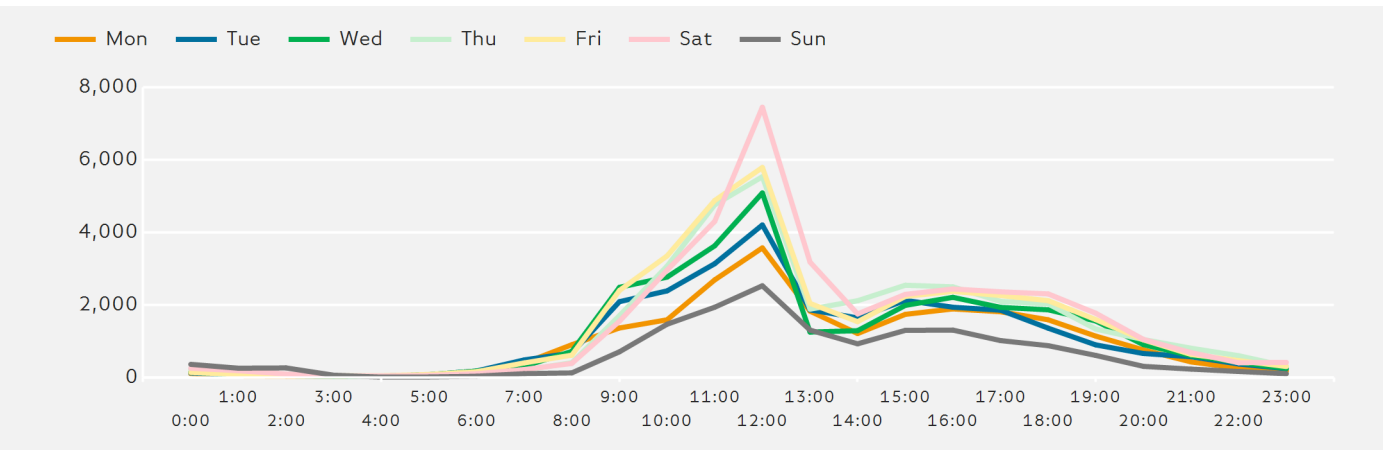

Ped Counts by Hour