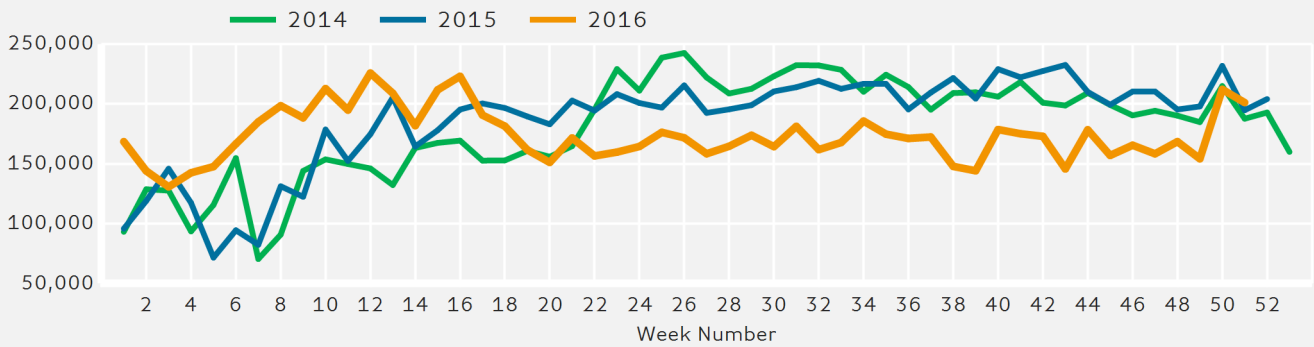

Ped Counts by Week

Year to Date % Change is the annual % change in footfall from January of this year compared to the same period last year.
Year on Year % Change is the % change in footfall for this week compared to the same week in the previous year.
Week on Week % Change is the % change in footfall for this week from the previous week.