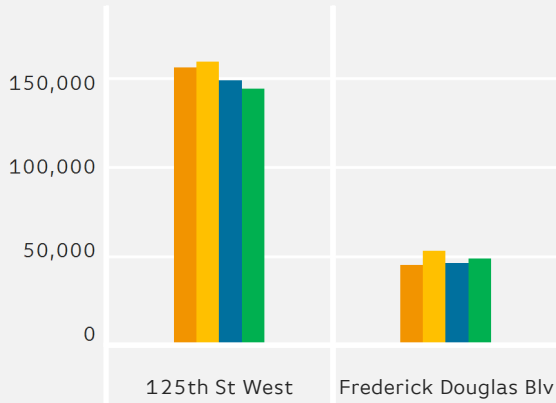

Ped Counts Totals

■ This Week
■ Previous Week
■ Previous Year
■ ...

	125th St West	Frederick Douglas Blv
This Week	155,860	45,264
Previous Week	159,172	52,935
Previous Year	148,594	46,182
2 Years Ago	143,959	48,878
Week on Week % Change	-2.1 %	-14.5 %
Year on Year % Change	4.9 %	-2.0 %