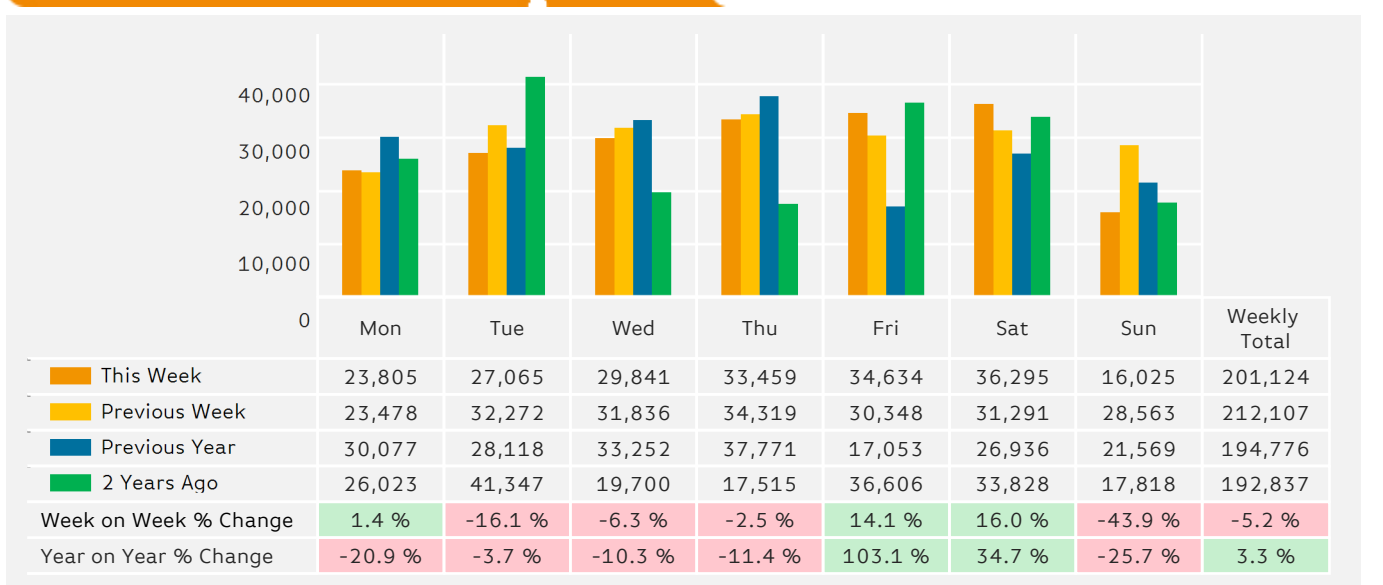

Ped Counts by Day