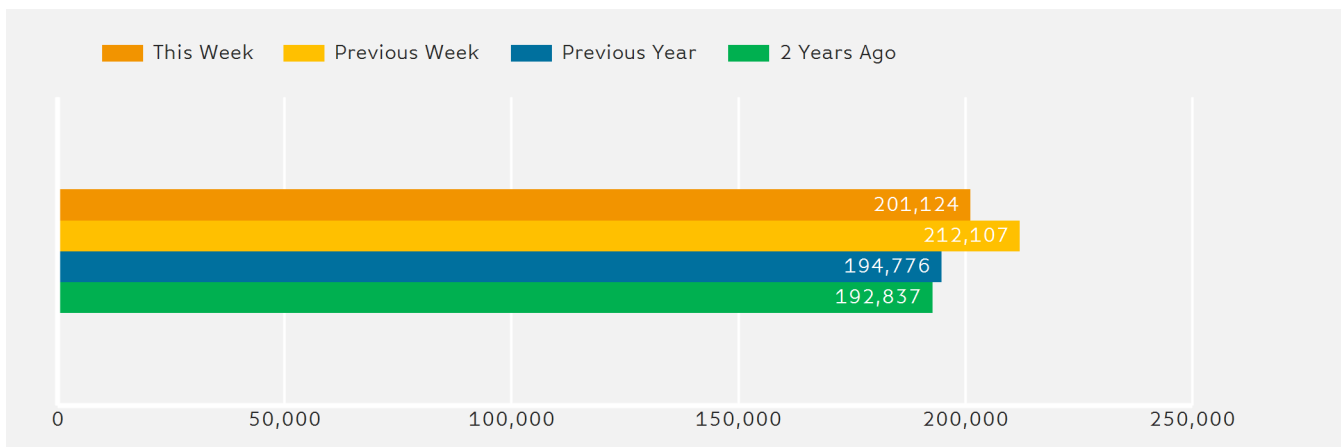

125th Street Bid

Week 51, 2016

12/19/2016 to 12/25/2016

Monday to Sunday

STATE - New York

COUNT TYPE: Ped Counts

Weekly Ped Counts

Benchmark calculations (Year on Year and Week on Week) have been calculated using like for like data sets (only those counters available in both comparison periods) to ensure statistical accuracy

	Year to Date % Change		Year on Year % Change		Week On Week % Change	
	2016	2015	2016	2015	2016	2015
125th Street Bid	▼ -6.7 %	▲ 1.8 %	▲ 3.3 %	▲ 1.0 %	▼ -5.2 %	▼ -15.9 %
New York	▼ -0.9 %	▲ 0.5 %	▲ 0.3 %	▲ 8.9 %	▼ -0.4 %	▼ -10.2 %
USA	▼ -0.6 %	▲ 1.5 %	▼ -5.6 %	▲ 7.4 %	▲ 1.9 %	▼ -10.2 %

Headlines

The total number of Pedestrians to 125th Street Bid for the last 52 weeks is 9,056,674 which is 6.1% down on the previous year.

The total number of Pedestrians for the year to date is 8,852,620 which is 6.7% down on the previous year.

The total number of Pedestrians to 125th Street Bid in week commencing 19 December 2016 was 201,124.

The busiest day in week commencing 19 December 2016 was Saturday with 36,295 Pedestrians.

Ped Counts Totals by Week