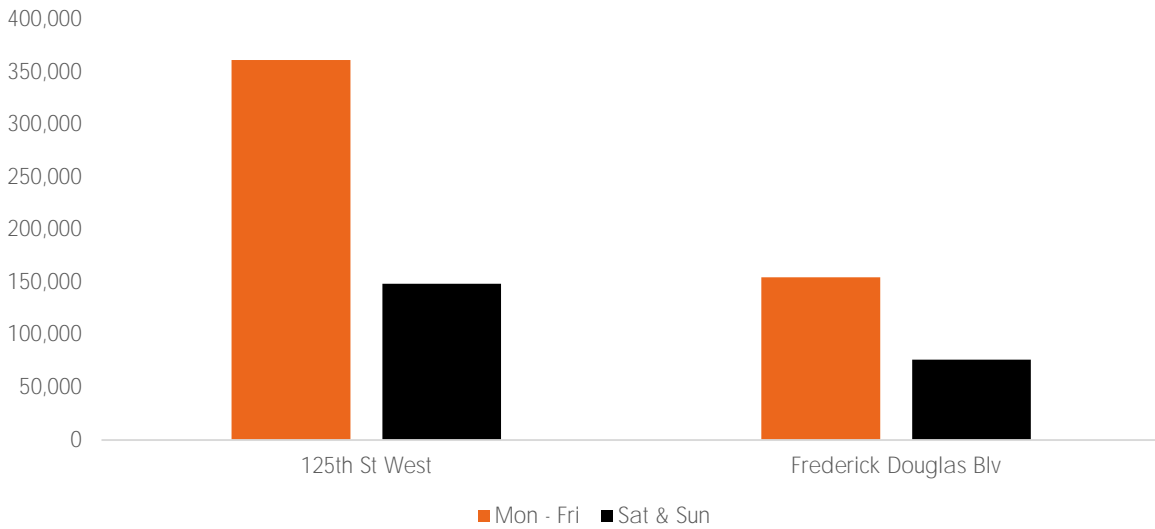

Pedestrian Counts 7am - 7pm

	Mon - Fri	Sat & Sun
125th St West	361,438	148,534
Frederick Douglas Blv	154,902	76,577

Pedestrian Counts by Day Part

	7am-11am	11am-2pm	2pm-6pm	6pm-12am
125th St West	88,111	140,237	228,982	157,470
Frederick Douglas Blv	42,483	66,503	96,919	82,299

## Pedestrian Counts by Hour

— 125th St West — Frederick Douglas Blv

	125th St West	Frederick Douglas Blv
00:00	1,891	1,393
01:00	1,175	650
02:00	741	280
03:00	426	150
04:00	363	104
05:00	518	303
06:00	879	386
07:00	2,177	1,144
08:00	4,108	2,029
09:00	5,652	3,471
10:00	8,733	5,542
11:00	11,874	6,922
12:00	15,746	9,267
13:00	16,434	9,667
14:00	17,215	8,048
15:00	18,348	7,924
16:00	17,805	7,997
17:00	16,006	7,476
18:00	14,436	7,090
19:00	11,836	6,051
20:00	8,014	3,720
21:00	4,577	2,908
22:00	3,049	1,870
23:00	2,063	1,188

## Map of Locations

(1) 125th St West      (2) Frederick Blv

\*All values shown in this report are the total pedestrian counts for the month.