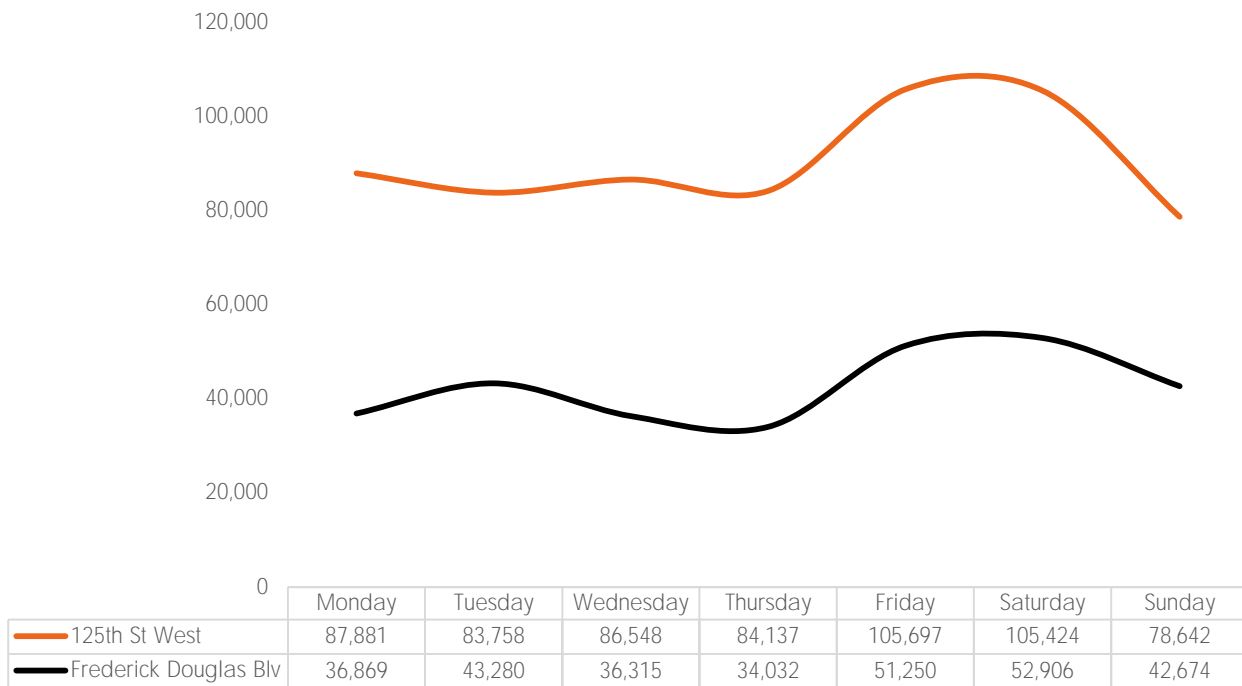

Pedestrian Counts 7am - 7pm

	Mon - Fri	Sat & Sun
125th St West	361,438	148,534
Frederick Douglas Blv	154,902	76,577

Pedestrian Counts by Day Part

	7am-11am	11am-2pm	2pm-6pm	6pm-12am
125th St West	88,111	140,237	228,982	157,470
Frederick Douglas Blv	42,483	66,503	96,919	82,299

## Pedestrian Counts by Hour

— 125th St West — Frederick Douglas Blv

	125th St West	Frederick Douglas Blv
00:00	1,891	1,393
01:00	1,175	650
02:00	741	280
03:00	426	150
04:00	363	104
05:00	518	303
06:00	879	386
07:00	2,177	1,144
08:00	4,108	2,029
09:00	5,652	3,471
10:00	8,733	5,542
11:00	11,874	6,922
12:00	15,746	9,267
13:00	16,434	9,667
14:00	17,215	8,048
15:00	18,348	7,924
16:00	17,805	7,997
17:00	16,006	7,476
18:00	14,436	7,090
19:00	11,836	6,051
20:00	8,014	3,720
21:00	4,577	2,908
22:00	3,049	1,870
23:00	2,063	1,188

## Pedestrian Counts by Weekday

## Map of Locations

(1) 125th St West      (2) Frederick Blv

\*All values shown in this report are the total pedestrian counts for the month.