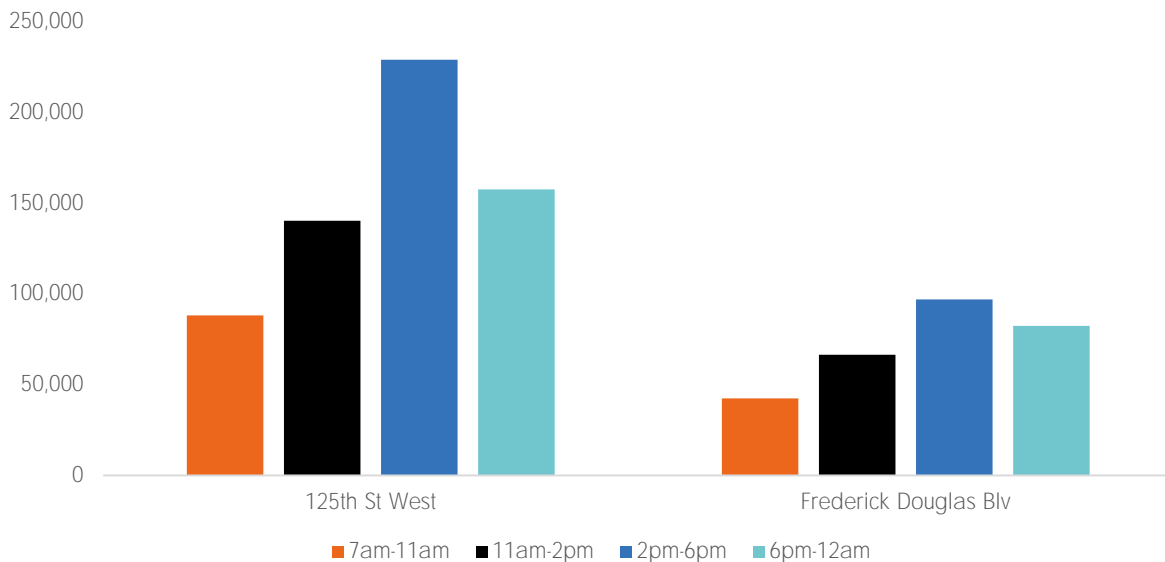

Pedestrian Counts 7am - 7pm

	Mon - Fri	Sat & Sun
125th St West	361,438	148,534
Frederick Douglas Blv	154,902	76,577

Pedestrian Counts by Day Part

	7am-11am	11am-2pm	2pm-6pm	6pm-12am
125th St West	88,111	140,237	228,982	157,470
Frederick Douglas Blv	42,483	66,503	96,919	82,299

## Pedestrian Counts by Hour

— 125th St West — Frederick Douglas Blv

	125th St West	Frederick Douglas Blv
00:00	1,891	1,393
01:00	1,175	650
02:00	741	280
03:00	426	150
04:00	363	104
05:00	518	303
06:00	879	386
07:00	2,177	1,144
08:00	4,108	2,029
09:00	5,652	3,471
10:00	8,733	5,542
11:00	11,874	6,922
12:00	15,746	9,267
13:00	16,434	9,667
14:00	17,215	8,048
15:00	18,348	7,924
16:00	17,805	7,997
17:00	16,006	7,476
18:00	14,436	7,090
19:00	11,836	6,051
20:00	8,014	3,720
21:00	4,577	2,908
22:00	3,049	1,870
23:00	2,063	1,188

## Pedestrian Counts by Weekday

## Map of Locations

(1) 125th St West      (2) Frederick Blv

\*All values shown in this report are the total pedestrian counts for the month.