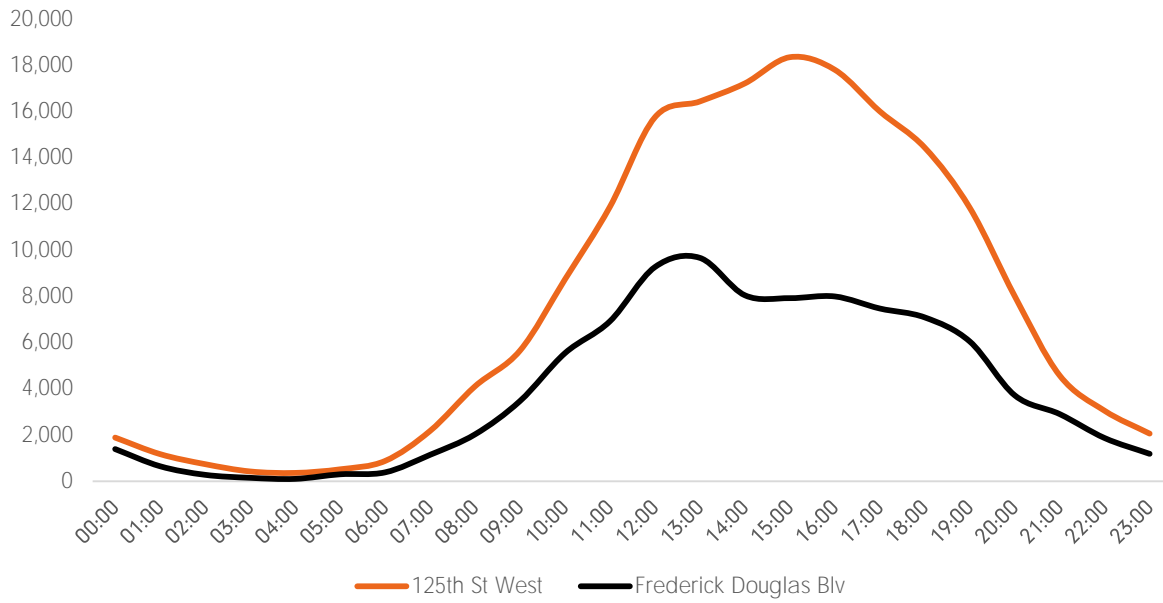

Pedestrian Counts 7am - 7pm

	Mon - Fri	Sat & Sun
125th St West	361,438	148,534
Frederick Douglas Blv	154,902	76,577

Pedestrian Counts by Day Part

	7am-11am	11am-2pm	2pm-6pm	6pm-12am
125th St West	88,111	140,237	228,982	157,470
Frederick Douglas Blv	42,483	66,503	96,919	82,299

## Pedestrian Counts by Hour

— 125th St West — Frederick Douglas Blv

	125th St West	Frederick Douglas Blv
00:00	1,891	1,393
01:00	1,175	650
02:00	741	280
03:00	426	150
04:00	363	104
05:00	518	303
06:00	879	386
07:00	2,177	1,144
08:00	4,108	2,029
09:00	5,652	3,471
10:00	8,733	5,542
11:00	11,874	6,922
12:00	15,746	9,267
13:00	16,434	9,667
14:00	17,215	8,048
15:00	18,348	7,924
16:00	17,805	7,997
17:00	16,006	7,476
18:00	14,436	7,090
19:00	11,836	6,051
20:00	8,014	3,720
21:00	4,577	2,908
22:00	3,049	1,870
23:00	2,063	1,188

## Pedestrian Counts by Weekday

## Map of Locations

(1) 125th St West      (2) Frederick Blv

\*All values shown in this report are the total pedestrian counts for the month.