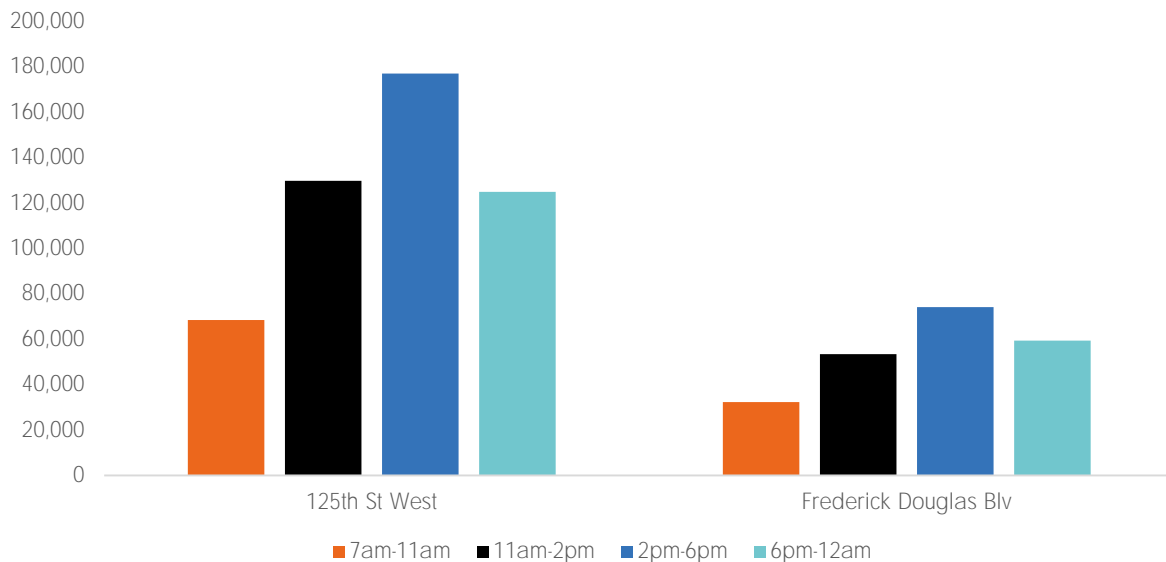

Pedestrian Counts 7am - 7pm

	Mon - Fri	Sat & Sun
125th St West	286,220	128,224
Frederick Douglas Blv	123,302	55,248

Pedestrian Counts by Day Part

	7am-11am	11am-2pm	2pm-6pm	6pm-12am
125th St West	68,514	129,736	177,111	124,878
Frederick Douglas Blv	32,309	53,444	74,138	59,383

Pedestrian Counts by Hour

— 125th St West — Frederick Douglas Blv

	125th St West	Frederick Douglas Blv
00:00	1,668	972
01:00	978	476
02:00	698	207
03:00	399	154
04:00	347	126
05:00	394	138
06:00	696	309
07:00	1,352	608
08:00	2,692	1,138
09:00	5,287	3,234
10:00	8,339	4,537
11:00	10,864	5,422
12:00	15,440	6,182
13:00	17,435	7,052
14:00	14,697	6,016
15:00	14,299	6,061
16:00	14,011	5,836
17:00	12,494	4,478
18:00	11,314	4,684
19:00	9,693	4,250
20:00	7,185	2,298
21:00	4,980	2,407
22:00	3,116	1,602
23:00	1,914	806

Pedestrian Counts by Weekday

Map of Locations

(1) 125th St West (2) Frederick Blv

*All values shown in this report are the total pedestrian counts for the month.