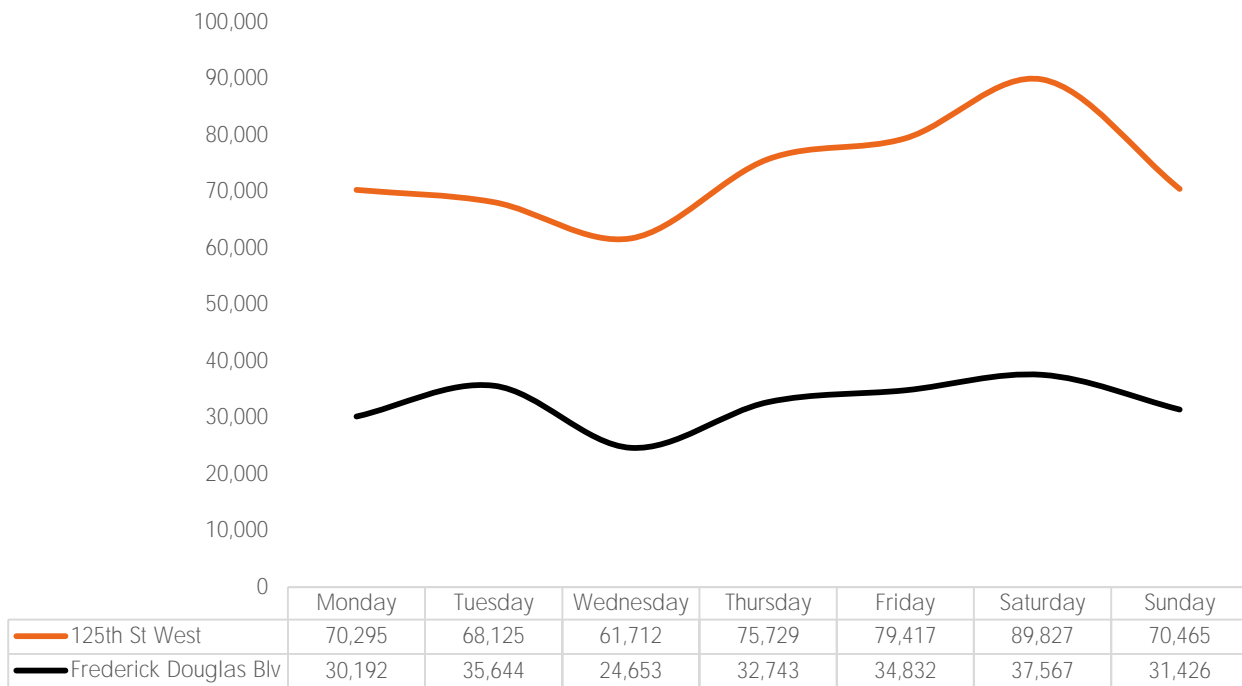

Pedestrian Counts 7am - 7pm

	Mon - Fri	Sat & Sun
125th St West	286,220	128,224
Frederick Douglas Blv	123,302	55,248

Pedestrian Counts by Day Part

	7am-11am	11am-2pm	2pm-6pm	6pm-12am
125th St West	68,514	129,736	177,111	124,878
Frederick Douglas Blv	32,309	53,444	74,138	59,383

Pedestrian Counts by Hour

— 125th St West — Frederick Douglas Blv

	125th St West	Frederick Douglas Blv
00:00	1,668	972
01:00	978	476
02:00	698	207
03:00	399	154
04:00	347	126
05:00	394	138
06:00	696	309
07:00	1,352	608
08:00	2,692	1,138
09:00	5,287	3,234
10:00	8,339	4,537
11:00	10,864	5,422
12:00	15,440	6,182
13:00	17,435	7,052
14:00	14,697	6,016
15:00	14,299	6,061
16:00	14,011	5,836
17:00	12,494	4,478
18:00	11,314	4,684
19:00	9,693	4,250
20:00	7,185	2,298
21:00	4,980	2,407
22:00	3,116	1,602
23:00	1,914	806

Pedestrian Counts by Weekday

Map of Locations

(1) 125th St West (2) Frederick Blv

*All values shown in this report are the total pedestrian counts for the month.