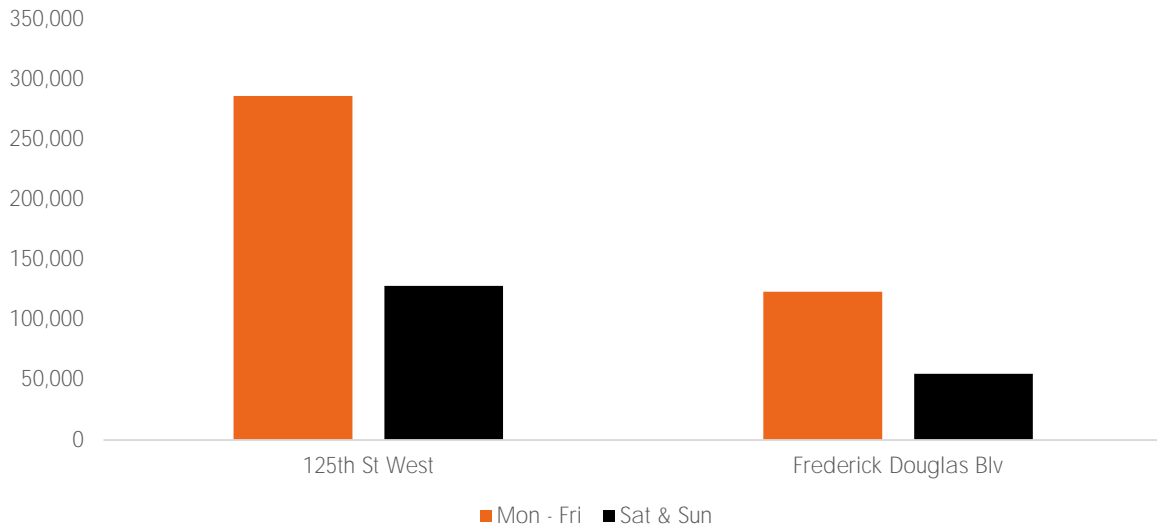

Pedestrian Counts 7am - 7pm

	Mon - Fri	Sat & Sun
125th St West	286,220	128,224
Frederick Douglas Blv	123,302	55,248

Pedestrian Counts by Day Part

	7am-11am	11am-2pm	2pm-6pm	6pm-12am
125th St West	68,514	129,736	177,111	124,878
Frederick Douglas Blv	32,309	53,444	74,138	59,383

Pedestrian Counts by Hour

— 125th St West — Frederick Douglas Blv

	125th St West	Frederick Douglas Blv
00:00	1,668	972
01:00	978	476
02:00	698	207
03:00	399	154
04:00	347	126
05:00	394	138
06:00	696	309
07:00	1,352	608
08:00	2,692	1,138
09:00	5,287	3,234
10:00	8,339	4,537
11:00	10,864	5,422
12:00	15,440	6,182
13:00	17,435	7,052
14:00	14,697	6,016
15:00	14,299	6,061
16:00	14,011	5,836
17:00	12,494	4,478
18:00	11,314	4,684
19:00	9,693	4,250
20:00	7,185	2,298
21:00	4,980	2,407
22:00	3,116	1,602
23:00	1,914	806

Pedestrian Counts by Weekday

Map of Locations

(1) 125th St West (2) Frederick Blv

*All values shown in this report are the total pedestrian counts for the month.