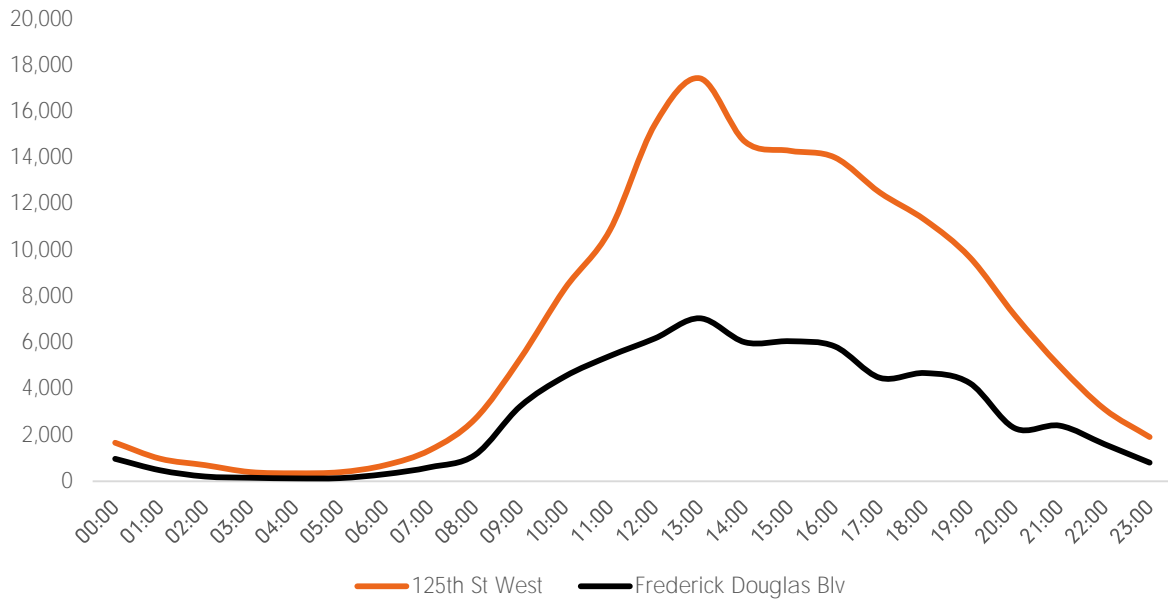

Pedestrian Counts 7am - 7pm

	Mon - Fri	Sat & Sun
125th St West	286,220	128,224
Frederick Douglas Blv	123,302	55,248

Pedestrian Counts by Day Part

	7am-11am	11am-2pm	2pm-6pm	6pm-12am
125th St West	68,514	129,736	177,111	124,878
Frederick Douglas Blv	32,309	53,444	74,138	59,383

Pedestrian Counts by Hour

— 125th St West — Frederick Douglas Blv

	125th St West	Frederick Douglas Blv
00:00	1,668	972
01:00	978	476
02:00	698	207
03:00	399	154
04:00	347	126
05:00	394	138
06:00	696	309
07:00	1,352	608
08:00	2,692	1,138
09:00	5,287	3,234
10:00	8,339	4,537
11:00	10,864	5,422
12:00	15,440	6,182
13:00	17,435	7,052
14:00	14,697	6,016
15:00	14,299	6,061
16:00	14,011	5,836
17:00	12,494	4,478
18:00	11,314	4,684
19:00	9,693	4,250
20:00	7,185	2,298
21:00	4,980	2,407
22:00	3,116	1,602
23:00	1,914	806

Pedestrian Counts by Weekday

Map of Locations

(1) 125th St West (2) Frederick Blv

*All values shown in this report are the total pedestrian counts for the month.