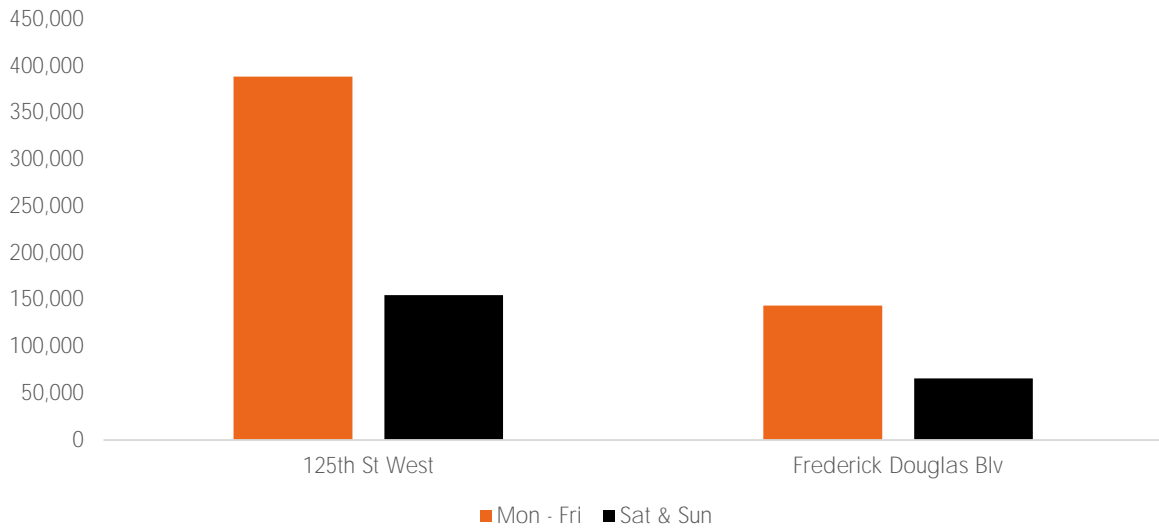

Pedestrian Counts 7am - 7pm

	Mon - Fri	Sat & Sun
125th St West	388,966	155,021
Frederick Douglas Blv	143,843	66,061

Pedestrian Counts by Day Part

	7am-11am	11am-2pm	2pm-6pm	6pm-12am
125th St West	97,430	178,788	219,224	142,457
Frederick Douglas Blv	44,571	61,405	83,697	61,090

Pedestrian Counts by Hour

— 125th St West — Frederick Douglas Blv

	125th St West	Frederick Douglas Blv
00:00	1,555	936
01:00	988	593
02:00	654	273
03:00	372	151
04:00	311	100
05:00	330	116
06:00	770	433
07:00	1,312	607
08:00	3,745	2,144
09:00	6,733	3,820
10:00	10,166	5,410
11:00	14,277	6,464
12:00	19,977	6,922
13:00	21,661	8,630
14:00	15,815	8,000
15:00	16,630	6,363
16:00	16,267	6,354
17:00	15,232	5,464
18:00	13,206	5,883
19:00	11,417	4,368
20:00	6,926	2,588
21:00	4,365	2,495
22:00	2,694	1,587
23:00	1,734	940

Pedestrian Counts by Weekday

Map of Locations

(1) 125th St West (2) Frederick Blv

*All values shown in this report are the total pedestrian counts for the month.