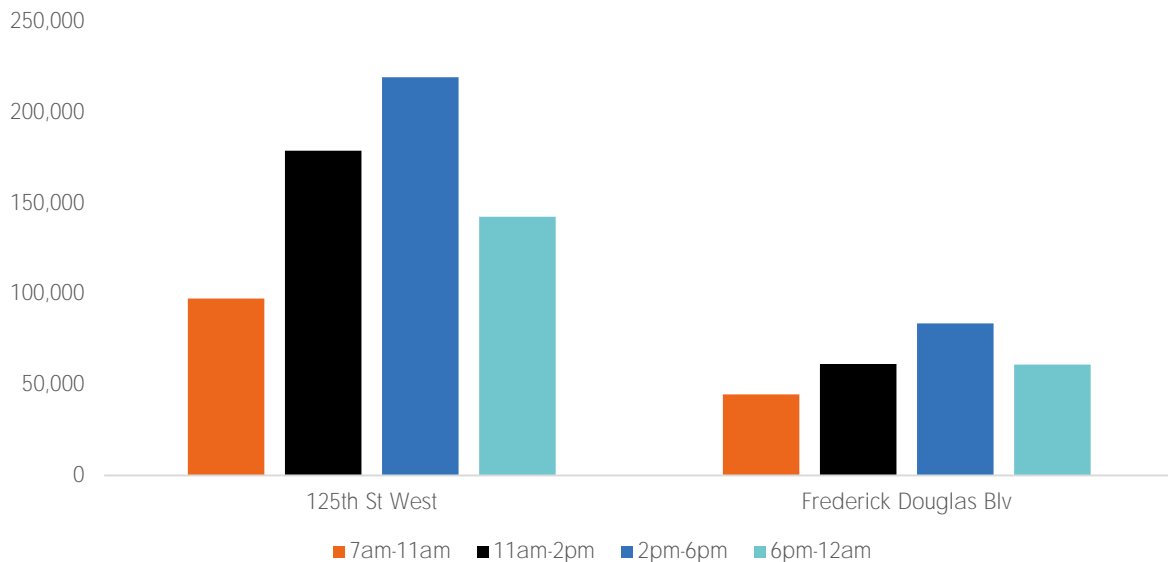

Pedestrian Counts 7am - 7pm

	Mon - Fri	Sat & Sun
125th St West	388,966	155,021
Frederick Douglas Blv	143,843	66,061

Pedestrian Counts by Day Part

	7am-11am	11am-2pm	2pm-6pm	6pm-12am
125th St West	97,430	178,788	219,224	142,457
Frederick Douglas Blv	44,571	61,405	83,697	61,090

Pedestrian Counts by Hour

— 125th St West — Frederick Douglas Blv

	125th St West	Frederick Douglas Blv
00:00	1,555	936
01:00	988	593
02:00	654	273
03:00	372	151
04:00	311	100
05:00	330	116
06:00	770	433
07:00	1,312	607
08:00	3,745	2,144
09:00	6,733	3,820
10:00	10,166	5,410
11:00	14,277	6,464
12:00	19,977	6,922
13:00	21,661	8,630
14:00	15,815	8,000
15:00	16,630	6,363
16:00	16,267	6,354
17:00	15,232	5,464
18:00	13,206	5,883
19:00	11,417	4,368
20:00	6,926	2,588
21:00	4,365	2,495
22:00	2,694	1,587
23:00	1,734	940

Pedestrian Counts by Weekday

Map of Locations

(1) 125th St West (2) Frederick Blv

*All values shown in this report are the total pedestrian counts for the month.