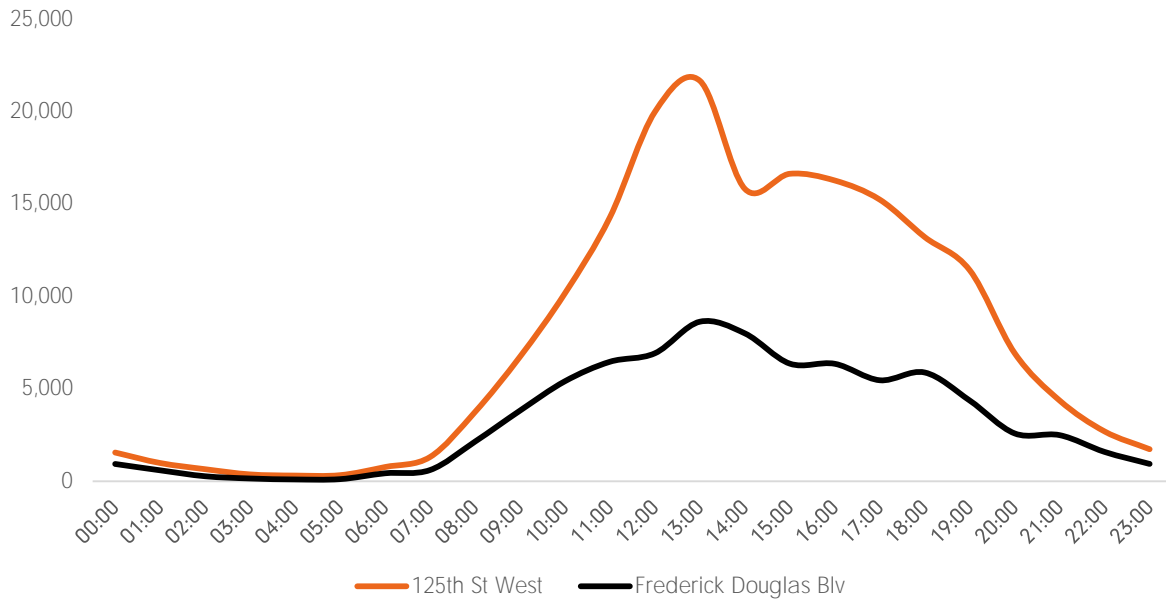

Pedestrian Counts 7am - 7pm

	Mon - Fri	Sat & Sun
125th St West	388,966	155,021
Frederick Douglas Blv	143,843	66,061

Pedestrian Counts by Day Part

	7am-11am	11am-2pm	2pm-6pm	6pm-12am
125th St West	97,430	178,788	219,224	142,457
Frederick Douglas Blv	44,571	61,405	83,697	61,090

Pedestrian Counts by Hour

— 125th St West — Frederick Douglas Blv

	125th St West	Frederick Douglas Blv
00:00	1,555	936
01:00	988	593
02:00	654	273
03:00	372	151
04:00	311	100
05:00	330	116
06:00	770	433
07:00	1,312	607
08:00	3,745	2,144
09:00	6,733	3,820
10:00	10,166	5,410
11:00	14,277	6,464
12:00	19,977	6,922
13:00	21,661	8,630
14:00	15,815	8,000
15:00	16,630	6,363
16:00	16,267	6,354
17:00	15,232	5,464
18:00	13,206	5,883
19:00	11,417	4,368
20:00	6,926	2,588
21:00	4,365	2,495
22:00	2,694	1,587
23:00	1,734	940

Pedestrian Counts by Weekday

Map of Locations

(1) 125th St West (2) Frederick Blv

*All values shown in this report are the total pedestrian counts for the month.