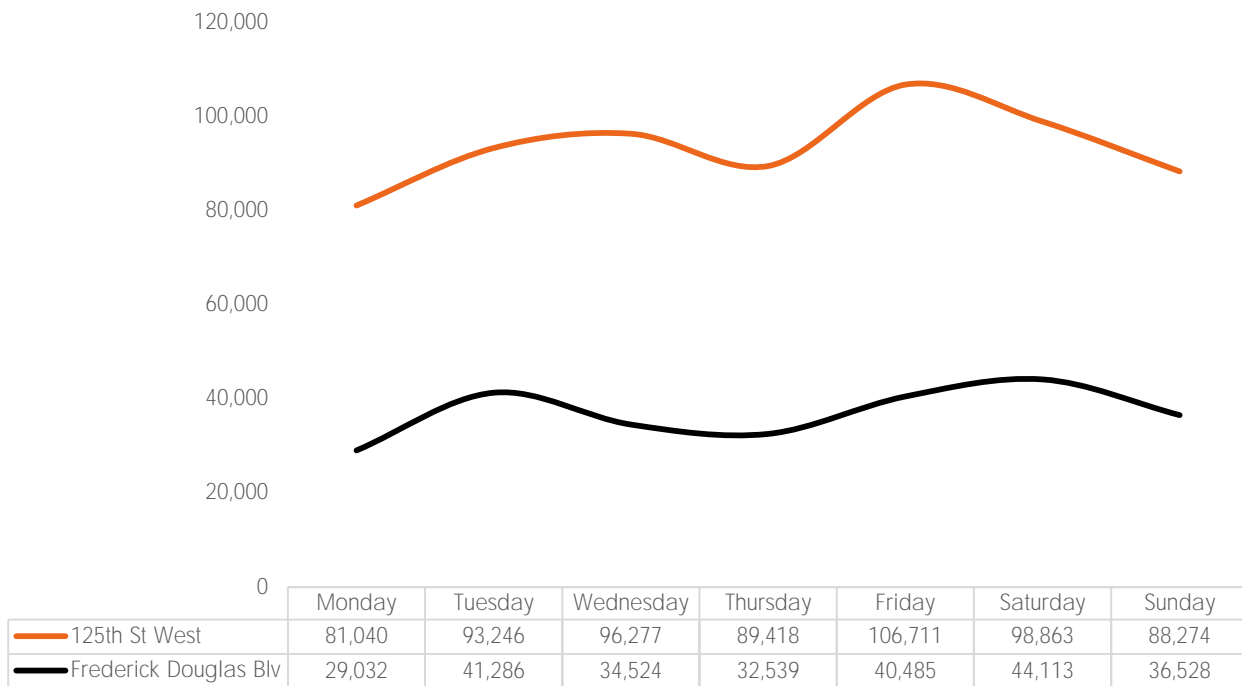

Pedestrian Counts 7am - 7pm

	Mon - Fri	Sat & Sun
125th St West	388,966	155,021
Frederick Douglas Blv	143,843	66,061

Pedestrian Counts by Day Part

	7am-11am	11am-2pm	2pm-6pm	6pm-12am
125th St West	97,430	178,788	219,224	142,457
Frederick Douglas Blv	44,571	61,405	83,697	61,090

Pedestrian Counts by Hour

— 125th St West — Frederick Douglas Blv

	125th St West	Frederick Douglas Blv
00:00	1,555	936
01:00	988	593
02:00	654	273
03:00	372	151
04:00	311	100
05:00	330	116
06:00	770	433
07:00	1,312	607
08:00	3,745	2,144
09:00	6,733	3,820
10:00	10,166	5,410
11:00	14,277	6,464
12:00	19,977	6,922
13:00	21,661	8,630
14:00	15,815	8,000
15:00	16,630	6,363
16:00	16,267	6,354
17:00	15,232	5,464
18:00	13,206	5,883
19:00	11,417	4,368
20:00	6,926	2,588
21:00	4,365	2,495
22:00	2,694	1,587
23:00	1,734	940

Pedestrian Counts by Weekday

Map of Locations

(1) 125th St West (2) Frederick Blv

*All values shown in this report are the total pedestrian counts for the month.