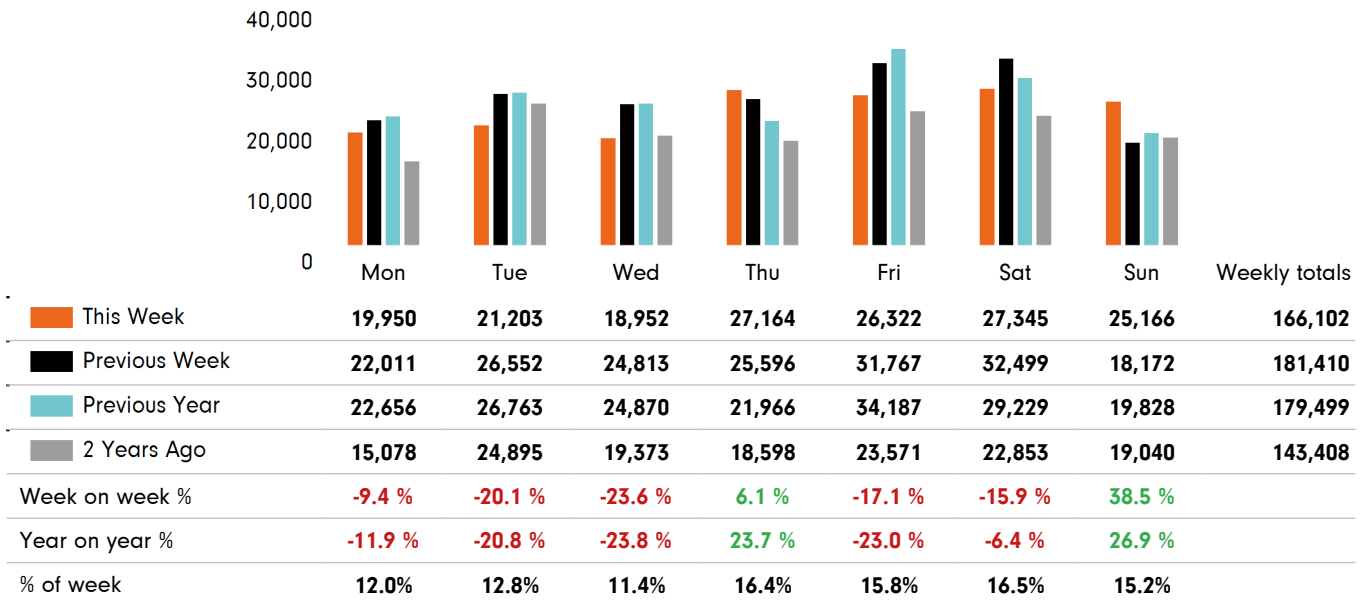

The change in footfall for 125th Street Bid over the last 52 weeks is 8.2% up on the previous year.

Footfall for the year to date is 2.6% up on the previous year.

The number of visitors counted for week commencing 7 October 2019 was 166,102.

The busiest day in week commencing 7 October 2019 was Saturday with 27,345 visitors.

The peak hour of the week was 13:00 on Saturday 12 October 2019 with footfall of 4,138

Ped Counts by week

■ This Week ■ Previous Year
■ Previous Week ■ 2 Years Ago

Weather

	Mon	Tue	Wed	Thu	Fri	Sat	Sun
This week	 78°	 68°	 57°	 64°	 60°	 69°	 66°
Previous week	 69°	 80°	 89°	 59°	 64°	 59°	 68°
Previous year	 73°	 75°	 78°	 73°	 60°	 55°	 59°

Ped Counts by day

Ped Counts by hour