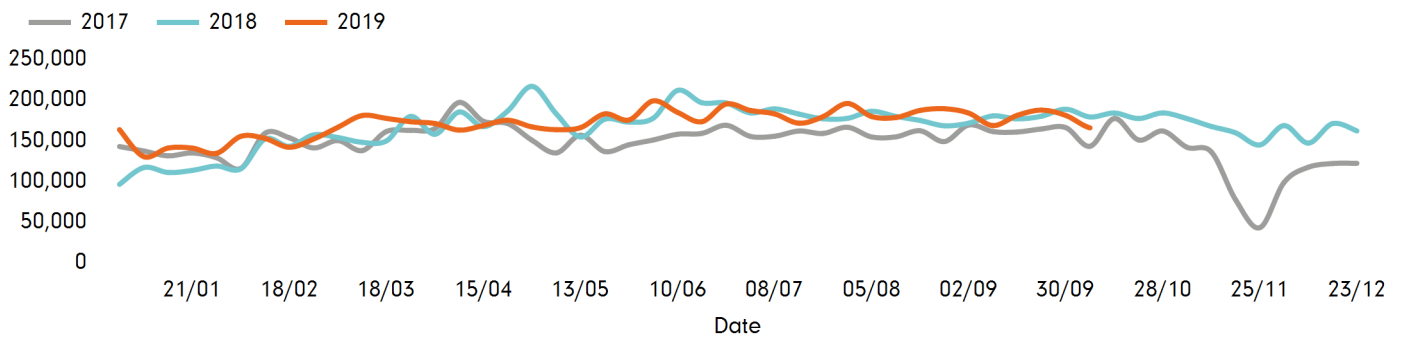

Ped Counts by week