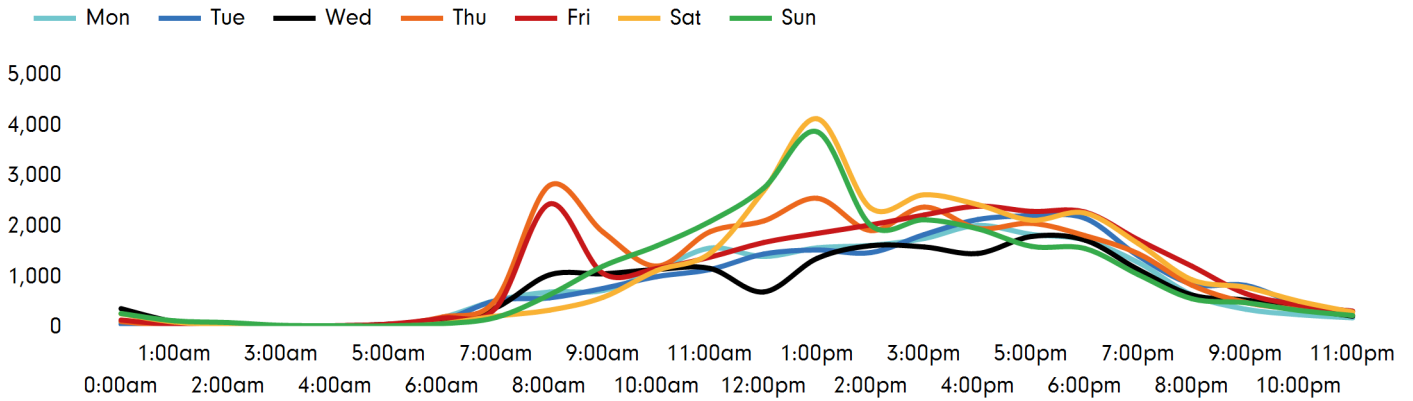

The change in footfall for 125th Street Bid over the last 52 weeks is 8.2% up on the previous year.

Footfall for the year to date is 2.6% up on the previous year.

The number of visitors counted for week commencing 7 October 2019 was 166,102.

The busiest day in week commencing 7 October 2019 was Saturday with 27,345 visitors.

The peak hour of the week was 13:00 on Saturday 12 October 2019 with footfall of 4,138

Ped Counts by week

■ This Week ■ Previous Year
■ Previous Week ■ 2 Years Ago

Weather

	Mon	Tue	Wed	Thu	Fri	Sat	Sun
This week	 78°	 68°	 57°	 64°	 60°	 69°	 66°
Previous week	 69°	 80°	 89°	 59°	 64°	 59°	 68°
Previous year	 73°	 75°	 78°	 73°	 60°	 55°	 59°

Ped Counts by day

Ped Counts by hour