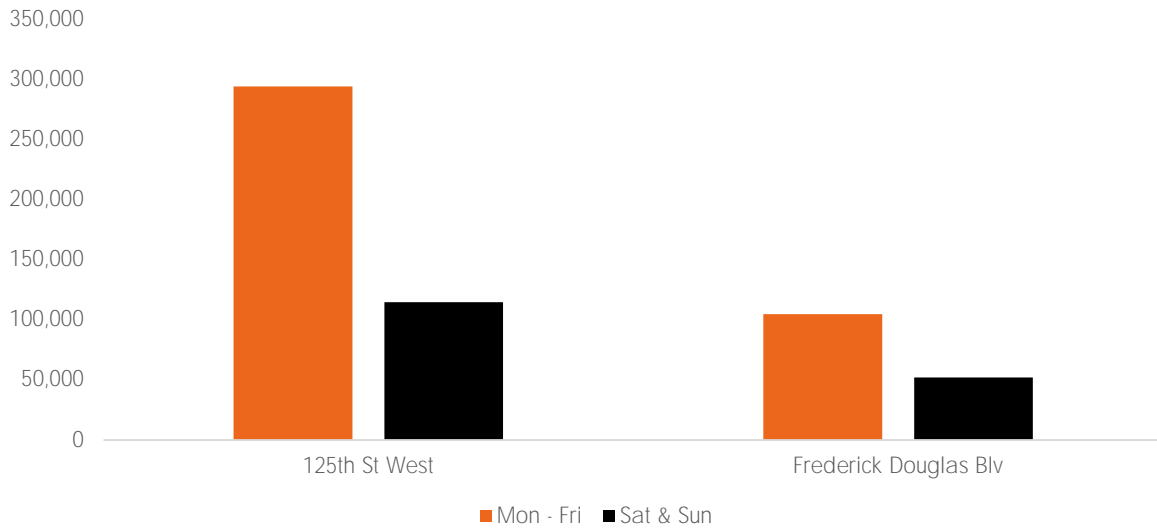

Pedestrian Counts 7am - 7pm

	Mon - Fri	Sat & Sun
125th St West	294,281	114,820
Frederick Douglas Blv	104,719	51,973

Pedestrian Counts by Day Part

	7am-11am	11am-2pm	2pm-6pm	6pm-12am
125th St West	87,658	150,088	142,246	75,063
Frederick Douglas Blv	32,413	52,181	60,748	33,593

Pedestrian Counts by Hour

— 125th St West — Frederick Douglas Blv

	125th St West	Frederick Douglas Blv
00:00	603	521
01:00	296	133
02:00	205	95
03:00	138	84
04:00	192	117
05:00	262	140
06:00	539	188
07:00	1,747	1,058
08:00	3,369	1,895
09:00	6,470	3,093
10:00	9,864	4,342
11:00	13,858	5,551
12:00	17,188	6,232
13:00	14,574	7,827
14:00	11,081	6,030
15:00	10,809	5,437
16:00	9,922	4,395
17:00	8,454	2,918
18:00	7,484	3,195
19:00	5,166	2,134
20:00	3,148	1,156
21:00	1,651	1,271
22:00	1,111	595
23:00	737	374

Pedestrian Counts by Weekday

Map of Locations

(1) 125th St West (2) Frederick Blv

*All values shown in this report are the total pedestrian counts for the month.