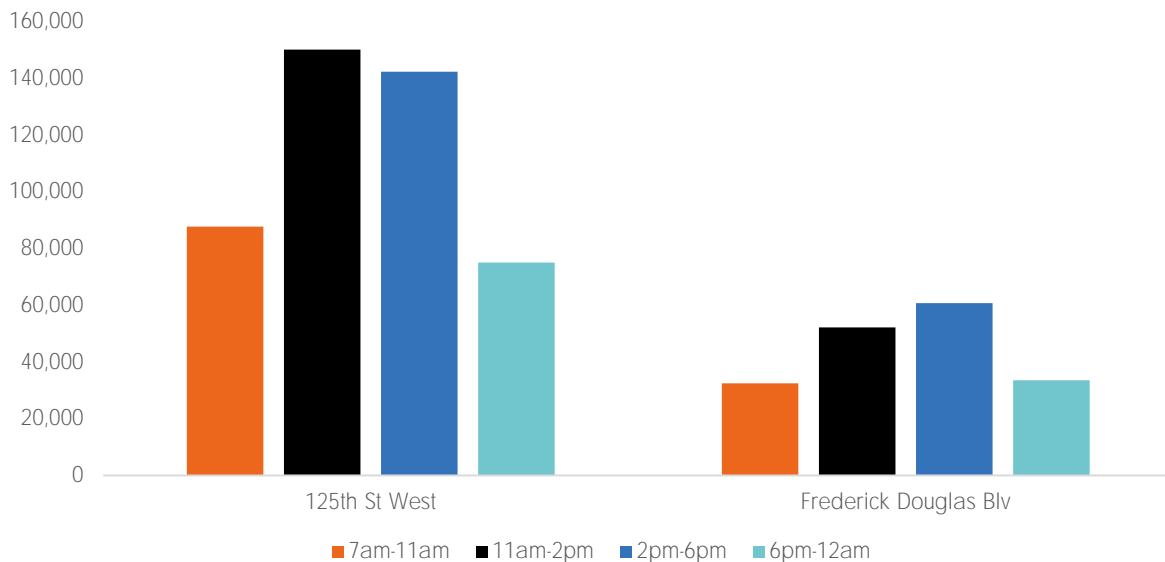

Pedestrian Counts 7am - 7pm

	Mon - Fri	Sat & Sun
125th St West	294,281	114,820
Frederick Douglas Blv	104,719	51,973

Pedestrian Counts by Day Part

	7am-11am	11am-2pm	2pm-6pm	6pm-12am
125th St West	87,658	150,088	142,246	75,063
Frederick Douglas Blv	32,413	52,181	60,748	33,593

Pedestrian Counts by Hour

— 125th St West — Frederick Douglas Blv

	125th St West	Frederick Douglas Blv
00:00	603	521
01:00	296	133
02:00	205	95
03:00	138	84
04:00	192	117
05:00	262	140
06:00	539	188
07:00	1,747	1,058
08:00	3,369	1,895
09:00	6,470	3,093
10:00	9,864	4,342
11:00	13,858	5,551
12:00	17,188	6,232
13:00	14,574	7,827
14:00	11,081	6,030
15:00	10,809	5,437
16:00	9,922	4,395
17:00	8,454	2,918
18:00	7,484	3,195
19:00	5,166	2,134
20:00	3,148	1,156
21:00	1,651	1,271
22:00	1,111	595
23:00	737	374

Pedestrian Counts by Weekday

Map of Locations

(1) 125th St West (2) Frederick Blv

*All values shown in this report are the total pedestrian counts for the month.