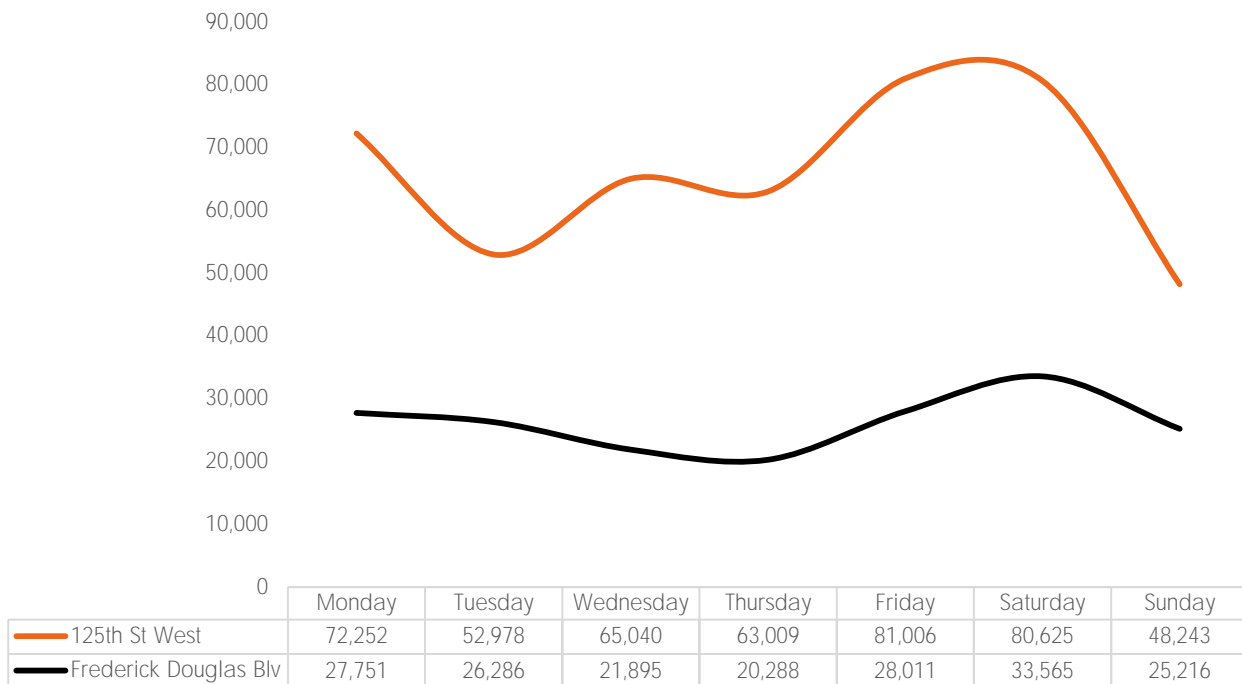

Pedestrian Counts 7am - 7pm

	Mon - Fri	Sat & Sun
125th St West	294,281	114,820
Frederick Douglas Blv	104,719	51,973

Pedestrian Counts by Day Part

	7am-11am	11am-2pm	2pm-6pm	6pm-12am
125th St West	87,658	150,088	142,246	75,063
Frederick Douglas Blv	32,413	52,181	60,748	33,593

Pedestrian Counts by Hour

— 125th St West — Frederick Douglas Blv

	125th St West	Frederick Douglas Blv
00:00	603	521
01:00	296	133
02:00	205	95
03:00	138	84
04:00	192	117
05:00	262	140
06:00	539	188
07:00	1,747	1,058
08:00	3,369	1,895
09:00	6,470	3,093
10:00	9,864	4,342
11:00	13,858	5,551
12:00	17,188	6,232
13:00	14,574	7,827
14:00	11,081	6,030
15:00	10,809	5,437
16:00	9,922	4,395
17:00	8,454	2,918
18:00	7,484	3,195
19:00	5,166	2,134
20:00	3,148	1,156
21:00	1,651	1,271
22:00	1,111	595
23:00	737	374

Pedestrian Counts by Weekday

Map of Locations

(1) 125th St West (2) Frederick Blv

*All values shown in this report are the total pedestrian counts for the month.