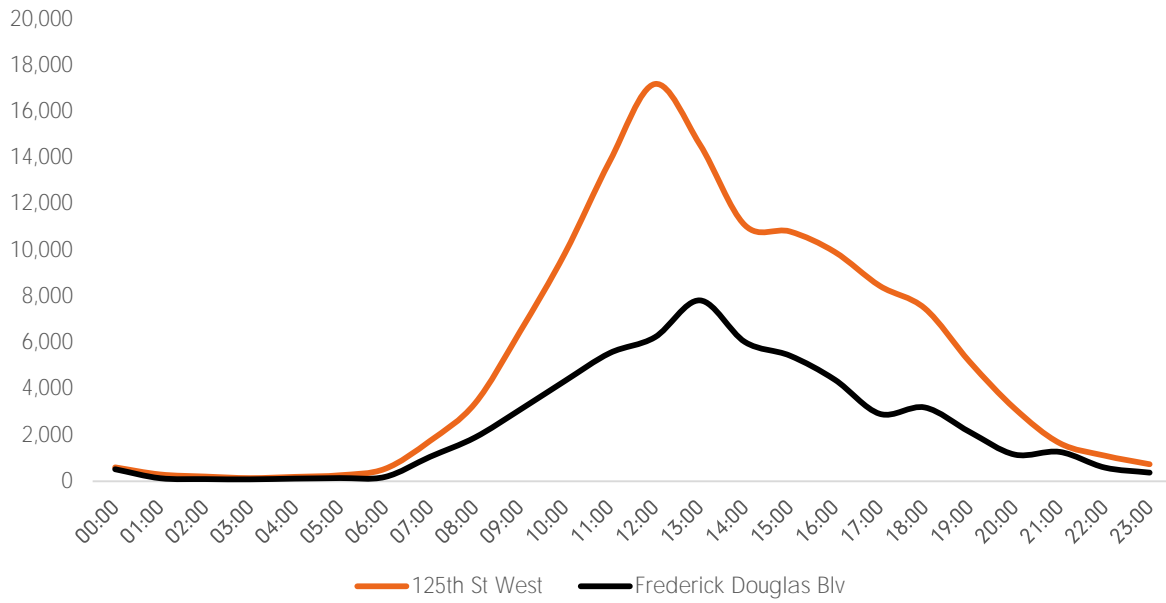

Pedestrian Counts 7am - 7pm

	Mon - Fri	Sat & Sun
125th St West	294,281	114,820
Frederick Douglas Blv	104,719	51,973

Pedestrian Counts by Day Part

	7am-11am	11am-2pm	2pm-6pm	6pm-12am
125th St West	87,658	150,088	142,246	75,063
Frederick Douglas Blv	32,413	52,181	60,748	33,593

Pedestrian Counts by Hour

— 125th St West — Frederick Douglas Blv

	125th St West	Frederick Douglas Blv
00:00	603	521
01:00	296	133
02:00	205	95
03:00	138	84
04:00	192	117
05:00	262	140
06:00	539	188
07:00	1,747	1,058
08:00	3,369	1,895
09:00	6,470	3,093
10:00	9,864	4,342
11:00	13,858	5,551
12:00	17,188	6,232
13:00	14,574	7,827
14:00	11,081	6,030
15:00	10,809	5,437
16:00	9,922	4,395
17:00	8,454	2,918
18:00	7,484	3,195
19:00	5,166	2,134
20:00	3,148	1,156
21:00	1,651	1,271
22:00	1,111	595
23:00	737	374

Pedestrian Counts by Weekday

Map of Locations

(1) 125th St West (2) Frederick Blv

*All values shown in this report are the total pedestrian counts for the month.