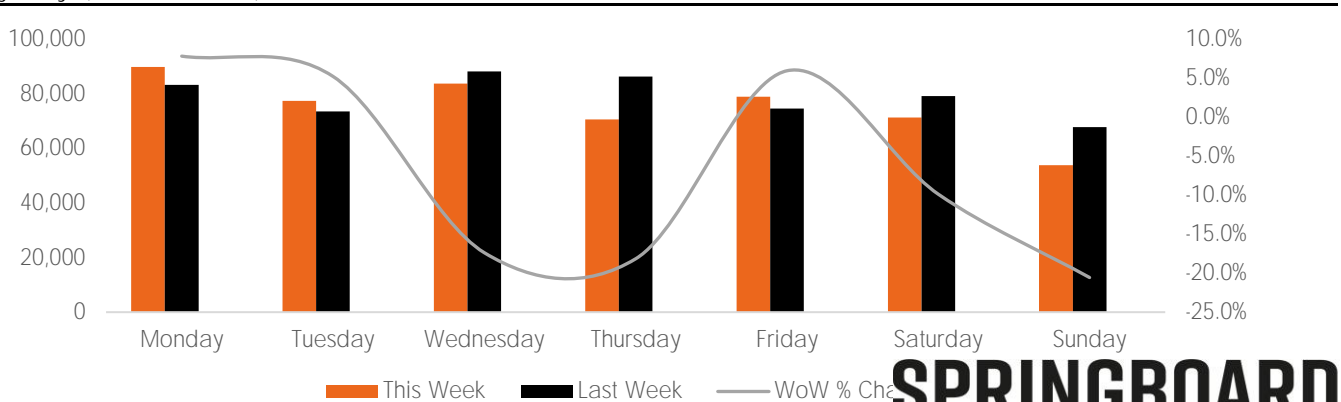

Visitor Totals

	Current Week	Previous Week	WoW % Change
Total Visitors	525,489	552,545	-4.9%

Key Stats

Monday was the busiest day this week with a total of 89,761 visits. The busiest hour was at 4:00 PM on Monday with 8,222 visits. The busiest location was SW Cor. Of Malcolm X & 125th with a total of 116,778 visits.

Note: Original Locations include 125th St and Frederick Douglas Blvd; NE

Visitors by Day (All Locations)

	Monday	Tuesday	Wednesday	Thursday	Friday	Saturday	Sunday	Total
Current Week	89,761	77,382	83,715	70,577	78,941	71,303	53,810	525,489
Previous Week	83,256	73,545	88,140	86,238	74,514	79,117	67,735	552,545
Change WoW	6,505	3,837	-4,425	-15,661	4,427	-7,814	-13,925	-27,056
% Change WoW	7.8%	5.2%	-17.4%	-18.2%	5.9%	-9.9%	-20.6%	-4.9%

Visitors by Day (Original Locations)

	Monday	Tuesday	Wednesday	Thursday	Friday	Saturday	Sunday	Total
Current Week	12,883	9,939	11,238	9,312	11,984	11,078	7,622	74,056
Previous Week	12,907	10,098	13,851	12,881	11,362	12,367	10,119	83,585
Previous Year	14,299	12,117	13,194	15,190	13,547	15,658	11,359	95,364
% Change WoW	-0.2%	-1.6%	-17.4%	-27.7%	5.5%	-10.4%	-24.7%	-11.4%
% Change YoY	-9.9%	-18.0%	-14.8%	-38.7%	-11.5%	-29.3%	-32.9%	-22.3%

Weather (High/Low F)

	Monday	Tuesday	Wednesday	Thursday	Friday	Saturday	Sunday
This Week	64 / 48	68 / 52	63 / 50	64 / 48	61 / 48	54 / 46	54 / 43
Last Week	70 / 50	66 / 48	68 / 50	57 / 50	55 / 48	54 / 45	57 / 48

Visitors by Day (All Locations)