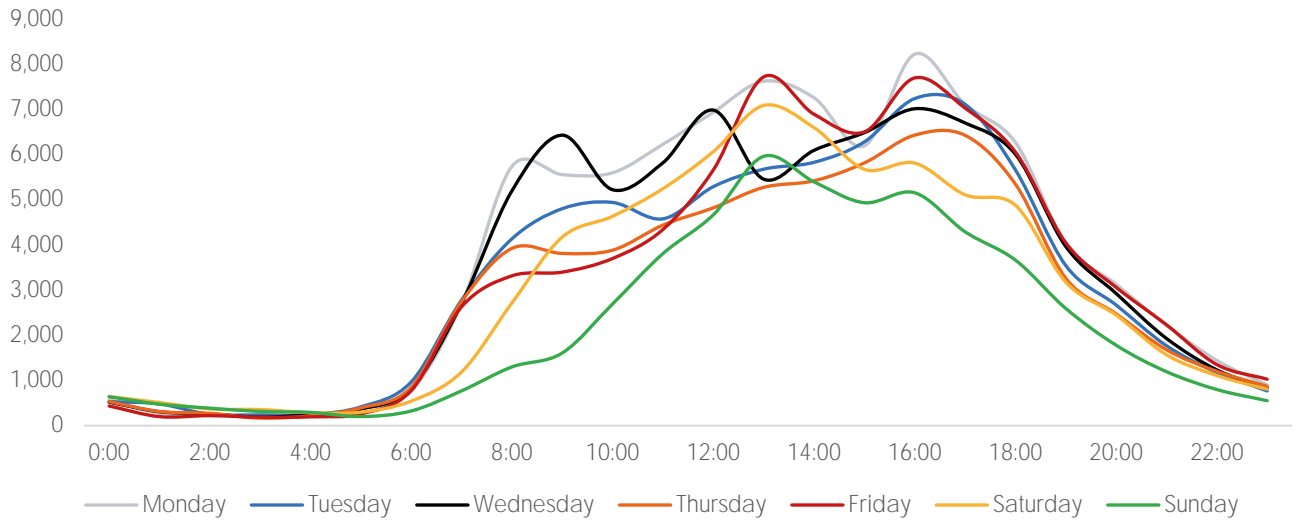

Visitors by Hour

	Monday	Tuesday	Wednesday	Thursday	Friday	Saturday	Sunday
6:00	777	969	829	851	776	544	326
7:00	2,690	2,780	2,704	2,748	2,631	1,189	771
8:00	5,737	4,135	5,196	3,924	3,316	2,716	1,300
9:00	5,555	4,802	6,429	3,811	3,398	4,174	1,608
10:00	5,597	4,940	5,221	3,884	3,700	4,634	2,695
11:00	6,227	4,578	5,819	4,439	4,342	5,245	3,809
12:00	6,936	5,290	6,984	4,821	5,660	6,064	4,666
13:00	7,623	5,676	5,455	5,274	7,719	7,087	5,961
14:00	7,257	5,828	6,094	5,419	6,892	6,596	5,396
15:00	6,193	6,281	6,485	5,815	6,501	5,673	4,934
16:00	8,222	7,239	7,014	6,430	7,696	5,811	5,154
17:00	7,107	7,110	6,699	6,425	7,028	5,109	4,291
18:00	6,268	5,660	6,006	5,345	6,055	4,877	3,664
19:00	4,029	3,544	3,965	3,262	4,048	3,177	2,594
20:00	3,128	2,670	2,926	2,475	3,062	2,447	1,780
21:00	2,218	1,769	1,930	1,680	2,233	1,569	1,195
22:00	1,444	1,177	1,235	1,204	1,352	1,110	800
23:00	900	769	829	871	1,028	807	552

Visitors by Day by Location

Entrances	Monday	Tuesday	Wednesday	Thursday	Friday	Saturday	Sunday	Total	WoW % Change
125th St West	9,287	7,349	8,137	7,116	8,887	7,767	5,299	53,842	-11%
Frederick Douglas Blv	3,596	2,590	3,101	2,196	3,097	3,311	2,323	20,214	-13%
NW Cor. of Malcolm X & 125th	5,356	4,957	5,122	4,791	4,913	4,397	3,405	32,941	-5%
NW Cor. of 125th & Malcolm X	11,253	8,902	9,339	6,962	8,658	8,039	5,561	58,714	-7%
SE Cor. of Malcolm X & 125th	8,581	8,155	8,315	8,362	8,856	6,025	5,214	53,508	-2%
SE Cor. of 125th & Malcolm X	7,686	8,107	8,079	6,838	7,565	5,291	3,962	47,528	-6%
NE Cor. of Malcolm X & 125th	7,618	8,679	7,698	8,758	7,963	6,401	5,874	52,991	-3%
NE Cor. of 125th & Malcolm X	4,971	5,272	4,957	5,077	4,417	4,355	3,740	32,789	-2%
SW Cor. Of Malcolm X & 125th	21,533	15,847	20,358	13,524	15,630	17,322	12,564	116,778	0%
SW Cor. Of 125th & Malcolm X	9,880	7,524	8,609	6,953	8,955	8,395	5,868	56,184	-7%
Total	89,761	77,382	83,715	70,577	78,941	71,303	53,810	525,489	-4.9%