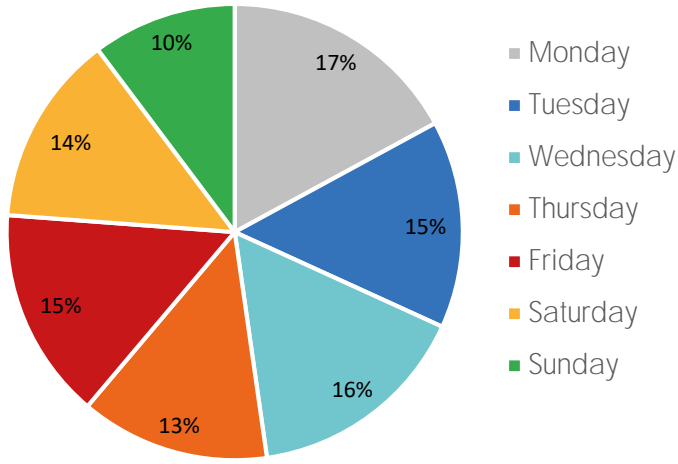

Visitor Totals

	Current Week	Previous Week	WoW % Change
Total Visitors	525,489	552,545	-4.9%

Key Stats

Monday was the busiest day this week with a total of 89,761 visits. The busiest hour was at 4:00 PM on Monday with 8,222 visits. The busiest location was SW Cor. Of Malcolm X & 125th with a total of 116,778 visits.

Note: Original Locations include 125th St and Frederick Douglas Blvd; NE

Visitors by Day (All Locations)

	Monday	Tuesday	Wednesday	Thursday	Friday	Saturday	Sunday	Total
Current Week	89,761	77,382	83,715	70,577	78,941	71,303	53,810	525,489
Previous Week	83,256	73,545	88,140	86,238	74,514	79,117	67,735	552,545
Change WoW	6,505	3,837	-4,425	-15,661	4,427	-7,814	-13,925	-27,056
% Change WoW	7.8%	5.2%	-17.4%	-18.2%	5.9%	-9.9%	-20.6%	-4.9%

Visitors by Day (Original Locations)

	Monday	Tuesday	Wednesday	Thursday	Friday	Saturday	Sunday	Total
Current Week	12,883	9,939	11,238	9,312	11,984	11,078	7,622	74,056
Previous Week	12,907	10,098	13,851	12,881	11,362	12,367	10,119	83,585
Previous Year	14,299	12,117	13,194	15,190	13,547	15,658	11,359	95,364
% Change WoW	-0.2%	-1.6%	-17.4%	-27.7%	5.5%	-10.4%	-24.7%	-11.4%
% Change YoY	-9.9%	-18.0%	-14.8%	-38.7%	-11.5%	-29.3%	-32.9%	-22.3%

Visitors by Day (All Locations)

% Share of Visitors by Day

Visitors by Day Part - Weekend

Morning	9,979
Lunch	16,416
Afternoon	16,782
Early Eve	11,856
Evening	5,130

Visitors by Day Part - Weekday

Morning	17,480
Lunch	17,369
Afternoon	19,873
Early Eve	16,510
Evening	6,980