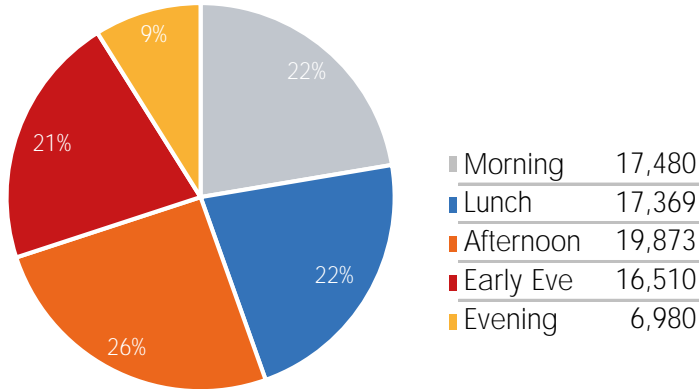

Visitor Totals

	Current Week	Previous Week	WoW % Change
Total Visitors	525,489	552,545	-4.9%

Key Stats

Monday was the busiest day this week with a total of 89,761 visits. The busiest hour was at 4:00 PM on Monday with 8,222 visits. The busiest location was SW Cor. Of Malcolm X & 125th with a total of 116,778 visits.

Visitors by Day (Original Locations)

	Monday	Tuesday	Wednesday	Thursday	Friday	Saturday	Sunday	Total
Current Week	12,883	9,939	11,238	9,312	11,984	11,078	7,622	74,056
Previous Week	12,907	10,098	13,851	12,881	11,362	12,367	10,119	83,585
Previous Year	14,299	12,117	13,194	15,190	13,547	15,658	11,359	95,364
% Change WoW	-0.2%	-1.6%	-17.4%	-27.7%	5.5%	-10.4%	-24.7%	-11.4%
% Change YoY	-9.9%	-18.0%	-14.8%	-38.7%	-11.5%	-29.3%	-32.9%	-22.3%

Visitors by Day (All Locations)

% Share of Visitors by Day

Visitors by Day Part - Weekend

Morning	9,979
Lunch	16,416
Afternoon	16,782
Early Eve	11,856
Evening	5,130

Visitors by Day Part - Weekday

Morning	17,480
Lunch	17,369
Afternoon	19,873
Early Eve	16,510
Evening	6,980

Day Parts are calculated using the following time periods:
 Morning 06:00AM - 10:59AM
 Lunch 11:00AM - 1:59PM
 Afternoon 2:00PM - 4:59PM
 Early Evening 5:00PM - 7:59PM
 Evening 8:00PM - 11:59PM

Long Term Trend by Week