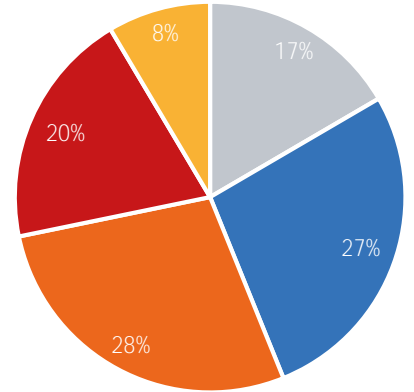

Visitor Totals

	Current Week	Previous Week	WoW % Change
Total Visitors	525,489	552,545	-4.9%

Key Stats

Monday was the busiest day this week with a total of 89,761 visits. The busiest hour was at 4:00 PM on Monday with 8,222 visits. The busiest location was SW Cor. Of Malcolm X & 125th with a total of 116,778 visits.

Visitors by Day (Original Locations)

	Monday	Tuesday	Wednesday	Thursday	Friday	Saturday	Sunday	Total
Current Week	12,883	9,939	11,238	9,312	11,984	11,078	7,622	74,056
Previous Week	12,907	10,098	13,851	12,881	11,362	12,367	10,119	83,585
Previous Year	14,299	12,117	13,194	15,190	13,547	15,658	11,359	95,364
% Change WoW	-0.2%	-1.6%	-17.4%	-27.7%	5.5%	-10.4%	-24.7%	-11.4%
% Change YoY	-9.9%	-18.0%	-14.8%	-38.7%	-11.5%	-29.3%	-32.9%	-22.3%

Visitors by Day (All Locations)

% Share of Visitors by Day

Visitors by Day Part - Weekend

Morning	9,979
Lunch	16,416
Afternoon	16,782
Early Eve	11,856
Evening	5,130

Visitors by Day Part - Weekday

Morning	17,480
Lunch	17,369
Afternoon	19,873
Early Eve	16,510
Evening	6,980

Day Parts are calculated using the following time periods:
 Morning 06:00AM - 10:59AM
 Lunch 11:00AM - 1:59PM
 Afternoon 2:00PM - 4:59PM
 Early Evening 5:00PM - 7:59PM
 Evening 8:00PM - 11:59PM

Long Term Trend by Week