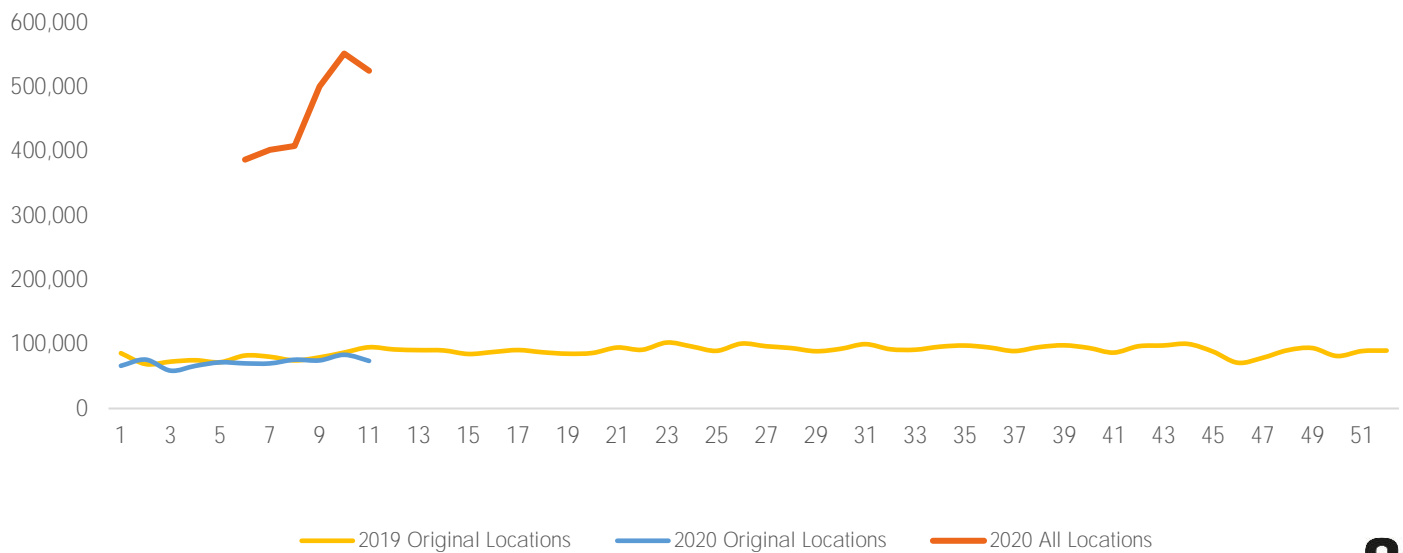

Visitor Totals

	Current Week	Previous Week	WoW % Change
Total Visitors	525,489	552,545	-4.9%

Key Stats

Monday was the busiest day this week with a total of 89,761 visits. The busiest hour was at 4:00 PM on Monday with 8,222 visits. The busiest location was SW Cor. Of Malcolm X & 125th with a total of 116,778 visits.

Visitors by Day (Original Locations)

	Monday	Tuesday	Wednesday	Thursday	Friday	Saturday	Sunday	Total
Current Week	12,883	9,939	11,238	9,312	11,984	11,078	7,622	74,056
Previous Week	12,907	10,098	13,851	12,881	11,362	12,367	10,119	83,585
Previous Year	14,299	12,117	13,194	15,190	13,547	15,658	11,359	95,364
% Change WoW	-0.2%	-1.6%	-17.4%	-27.7%	5.5%	-10.4%	-24.7%	-11.4%
% Change YoY	-9.9%	-18.0%	-14.8%	-38.7%	-11.5%	-29.3%	-32.9%	-22.3%

Visitors by Day (All Locations)

% Share of Visitors by Day

Visitors by Day Part - Weekend

Morning	9,979
Lunch	16,416
Afternoon	16,782
Early Eve	11,856
Evening	5,130

Visitors by Day Part - Weekday

Morning	17,480
Lunch	17,369
Afternoon	19,873
Early Eve	16,510
Evening	6,980

Day Parts are calculated using the following time periods:
 Morning 06:00AM - 10:59AM
 Lunch 11:00AM - 1:59PM
 Afternoon 2:00PM - 4:59PM
 Early Evening 5:00PM - 7:59PM
 Evening 8:00PM - 11:59PM

Long Term Trend by Week