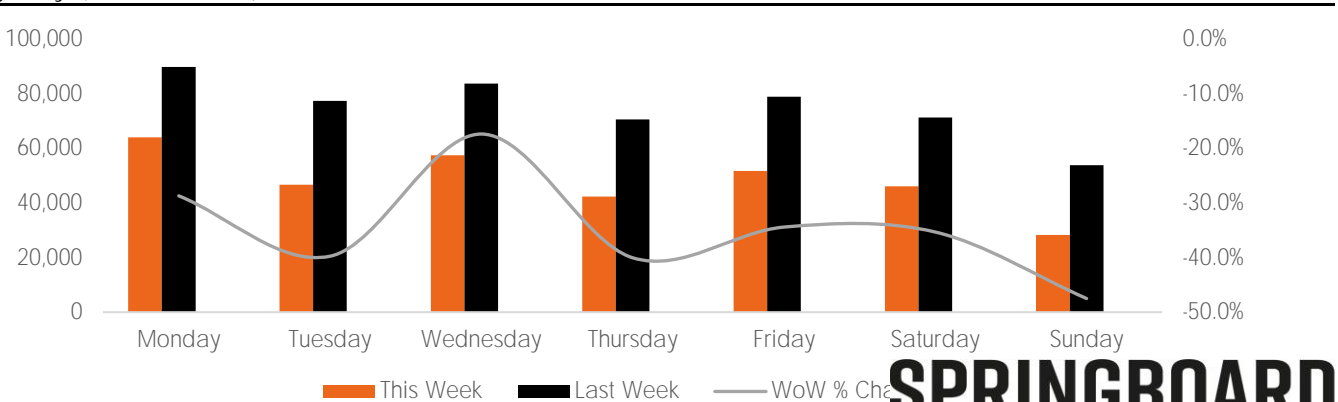

Visitor Totals

	Current Week	Previous Week	WoW % Change
Total Visitors	336,514	525,489	-36.0%

Key Stats

Monday was the busiest day this week with a total of 63,999 visits. The busiest hour was at 1:00 PM on Monday with 6,600 visits. The busiest location was SW Cor. Of Malcolm X & 125th with a total of 73,858 visits.

Note: Original Locations include 125th St and Frederick Douglas Blvd; NE

Visitors by Day (All Locations)

	Monday	Tuesday	Wednesday	Thursday	Friday	Saturday	Sunday	Total
Current Week	63,999	46,616	57,449	42,317	51,769	46,115	28,249	336,514
Previous Week	89,761	77,382	83,715	70,577	78,941	71,303	53,810	525,489
Change WoW	-25,762	-30,766	-26,266	-28,260	-27,172	-25,188	-25,561	-188,975
% Change WoW	-28.7%	-39.8%	-17.4%	-40.0%	-34.4%	-35.3%	-47.5%	-36.0%

Visitors by Day (Original Locations)

	Monday	Tuesday	Wednesday	Thursday	Friday	Saturday	Sunday	Total
Current Week	8,084	4,940	6,861	5,294	5,209	5,536	2,319	38,243
Previous Week	12,883	9,939	11,238	9,312	11,984	11,078	7,622	74,056
Previous Year	12,725	13,324	14,136	10,767	14,013	13,411	13,564	91,940
% Change WoW	-37.3%	-50.3%	-17.4%	-43.1%	-56.5%	-50.0%	-69.6%	-48.4%
% Change YoY	-36.5%	-62.9%	-51.5%	-50.8%	-62.8%	-58.7%	-82.9%	-58.4%

Visitors by Day (All Locations)