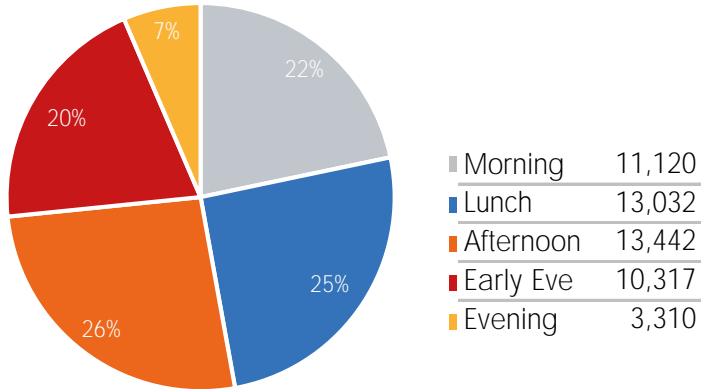

Visitors by Day Part - Weekday

Morning	11,120
Lunch	13,032
Afternoon	13,442
Early Eve	10,317
Evening	3,310

Day Parts are calculated using the following time periods:
Morning 06:00AM - 10:59AM
Lunch 11:00AM - 1:59PM
Afternoon 2:00PM - 4:59PM
Early Evening 5:00PM - 7:59PM
Evening 8:00PM - 11:59PM