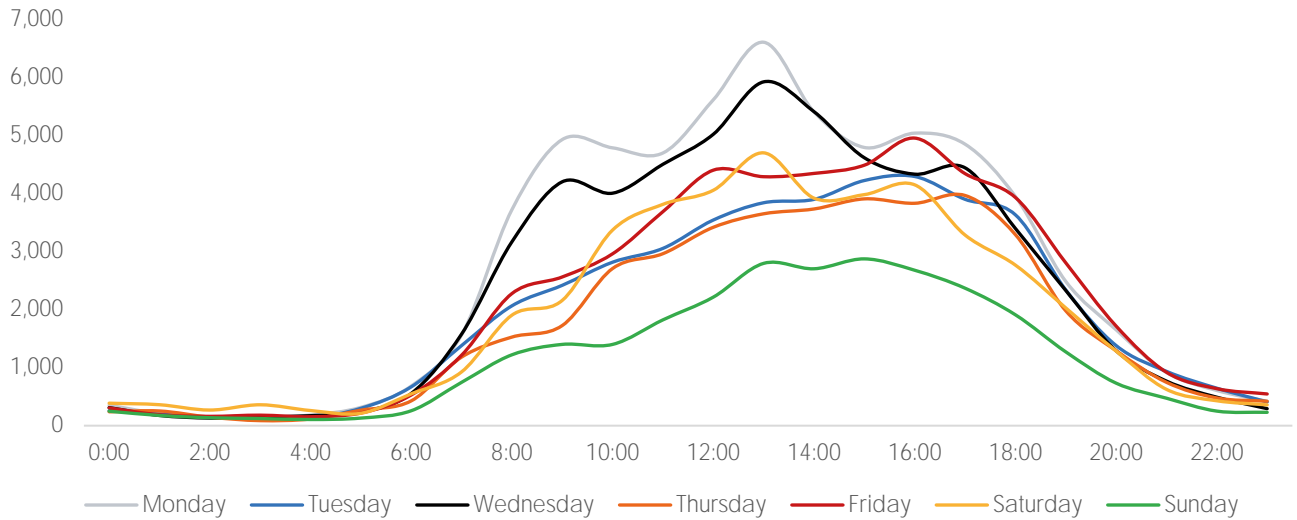

Visitors by Hour

	Monday	Tuesday	Wednesday	Thursday	Friday	Saturday	Sunday
6:00	682	668	554	427	528	548	257
7:00	1,562	1,379	1,576	1,180	1,213	926	746
8:00	3,718	2,063	3,165	1,525	2,274	1,902	1,220
9:00	4,925	2,416	4,198	1,724	2,560	2,157	1,399
10:00	4,782	2,814	4,002	2,706	2,959	3,368	1,399
11:00	4,694	3,052	4,500	2,961	3,685	3,810	1,822
12:00	5,610	3,540	5,016	3,415	4,398	4,052	2,213
13:00	6,600	3,837	5,918	3,647	4,285	4,696	2,794
14:00	5,401	3,895	5,404	3,730	4,342	3,916	2,701
15:00	4,788	4,220	4,611	3,904	4,484	3,977	2,871
16:00	5,035	4,289	4,329	3,828	4,950	4,145	2,675
17:00	4,845	3,896	4,438	3,962	4,338	3,281	2,366
18:00	3,944	3,629	3,394	3,288	3,927	2,763	1,908
19:00	2,483	2,336	2,327	1,977	2,803	2,027	1,270
20:00	1,650	1,379	1,290	1,291	1,714	1,283	732
21:00	915	935	767	746	919	625	473
22:00	606	645	490	477	637	429	251
23:00	419	409	293	421	546	358	230

Visitors by Day by Location

Entrances	Monday	Tuesday	Wednesday	Thursday	Friday	Saturday	Sunday	Total	WoW % Change
125th St West	6,086	3,868	5,225	3,728	3,860	3,867	1,664	28,298	-47%
Frederick Douglas Blv	1,998	1,072	1,636	1,566	1,349	1,669	655	9,945	-51%
NW Cor. of Malcolm X & 125th	3,755	3,277	3,476	2,988	3,471	2,903	1,795	21,665	-34%
NW Cor. of 125th & Malcolm X	7,602	4,784	7,080	4,297	5,320	4,970	3,062	37,115	-37%
SE Cor. of Malcolm X & 125th	6,240	5,273	5,547	4,259	5,702	4,741	3,596	35,358	-34%
SE Cor. of 125th & Malcolm X	4,753	4,835	4,046	4,097	5,315	3,645	2,650	29,341	-38%
NE Cor. of Malcolm X & 125th	5,879	5,932	5,146	5,105	6,879	5,052	3,946	37,939	-28%
NE Cor. of 125th & Malcolm X	4,590	3,709	4,226	3,273	3,910	3,184	1,975	24,867	-24%
SW Cor. Of Malcolm X & 125th	16,051	9,772	15,266	8,568	9,346	9,389	5,466	73,858	-37%
SW Cor. Of 125th & Malcolm X	7,045	4,094	5,801	4,436	6,617	6,695	3,440	38,128	-32%
Total	63,999	46,616	57,449	42,317	51,769	46,115	28,249	336,514	-36.0%