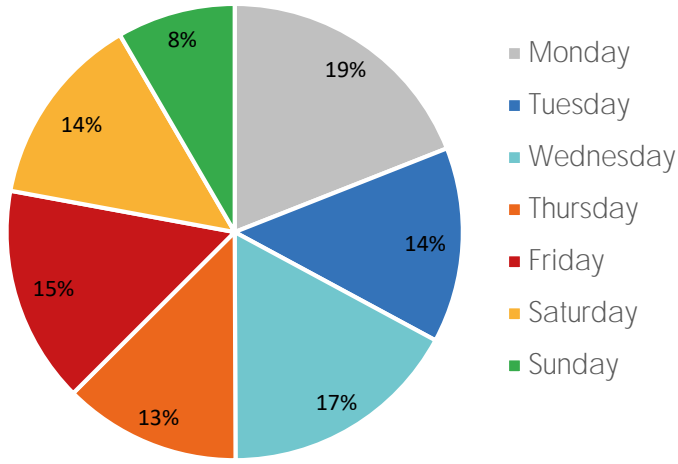

% Share of Visitors by Day