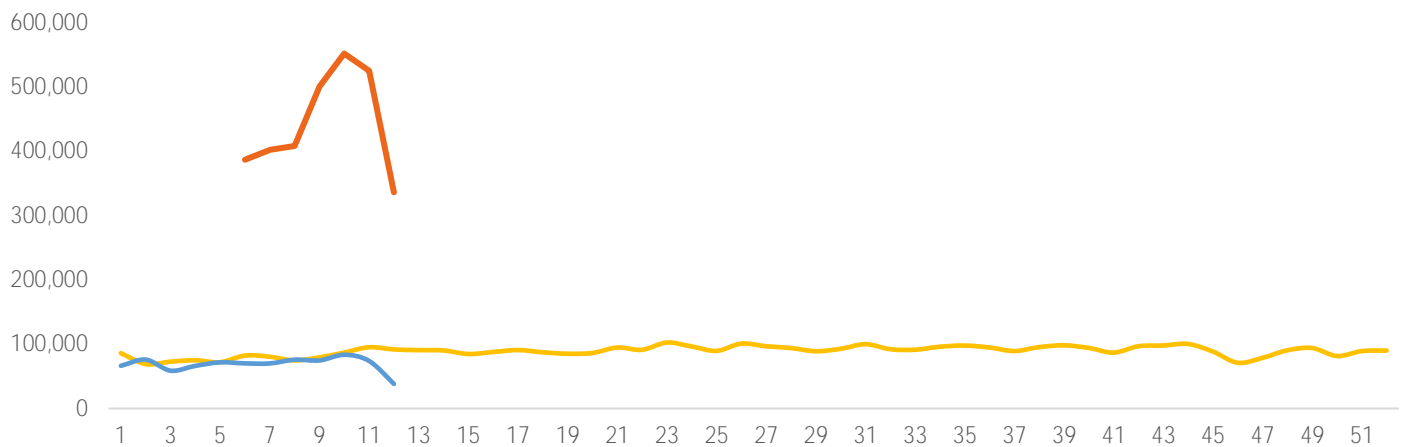

Long Term Trend by Week

— 2019 Original Locations — 2020 Original Locations — 2020 All Locations