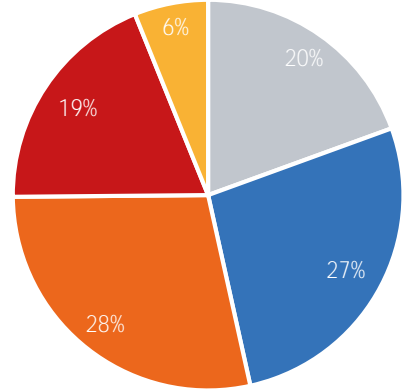

Visitors by Day Part - Weekend

Morning	6,961
Lunch	9,694
Afternoon	10,143
Early Eve	6,808
Evening	2,191