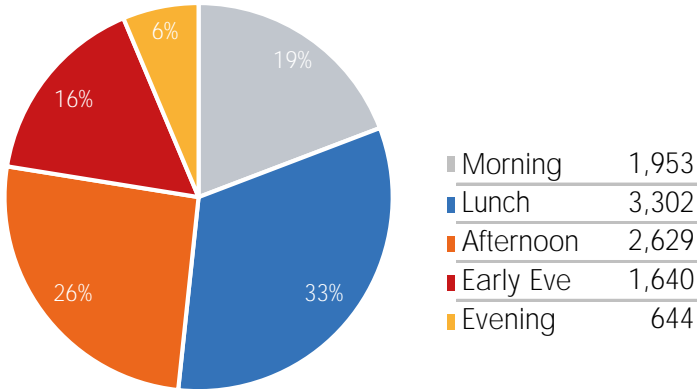

Visitor Totals

	Current Week	Previous Week	Previous Year	WoW % Change	YoY % Change
Total Visitors	76,079	66,454	69,090	14.5%	10.1%

Key Stats

Friday was the busiest day this week with a total of 12,732 visits. The busiest hour was at 1:00 PM on Friday with 2,529 visits. The busiest location was 125th St West with a total of 51,051 visits.

Note: 2 Locations

Visitors by Day (All Locations)

	Monday	Tuesday	Wednesday	Thursday	Friday	Saturday	Sunday	Total
Current Week	9,962	8,881	9,687	11,827	11,104	13,348	11,270	76,079
Previous Week	13,552	14,121	6,013	14,430	4,713	4,617	9,008	66,454
Previous Year	11,326	7,466	10,538	7,545	13,402	9,410	9,403	69,090
Change WoW	-3,590	-5,240	3,674	-2,603	6,391	8,731	2,262	9,625
% Change WoW	-26.5%	-37.1%	-17.4%	-18.0%	135.6%	189.1%	25.1%	14.5%
% Change YoY	-12.0%	19.0%	30.4%	56.8%	-17.1%	41.8%	19.9%	10.1%

Visitors by Day (All Locations)

% Share of Visitors by Day

Visitors by Day Part - Weekend

Visitors by Day Part - Weekday

Day Parts are calculated using the following time periods:
 Morning 06:00AM - 10:59AM
 Lunch 11:00AM - 1:59PM
 Afternoon 2:00PM - 4:59PM
 Early Evening 5:00PM - 7:59PM
 Evening 8:00PM - 11:59PM

Long Term Trend by Week

Visitors by Hour

	Monday	Tuesday	Wednesday	Thursday	Friday	Saturday	Sunday
6:00	68	92	85	81	61	21	15
7:00	228	254	234	204	248	94	69
8:00	363	447	402	379	417	206	133
9:00	398	444	501	819	464	644	429
10:00	579	520	751	1,176	549	1,236	634
11:00	1,093	654	616	1,277	676	1,039	1,118
12:00	1,159	767	916	1,370	937	1,806	1,498
13:00	797	845	1,671	1,991	1,742	1,517	2,170
14:00	819	780	929	693	898	1,305	989
15:00	884	810	886	783	1,181	1,417	964
16:00	984	804	771	835	1,088	1,137	944
17:00	753	681	536	614	706	707	500
18:00	652	603	518	581	606	577	462
19:00	452	389	248	381	481	520	333
20:00	326	235	217	212	383	352	171
21:00	145	263	121	182	289	329	126
22:00	90	96	80	77	169	125	86
23:00	58	85	37	68	87	110	44