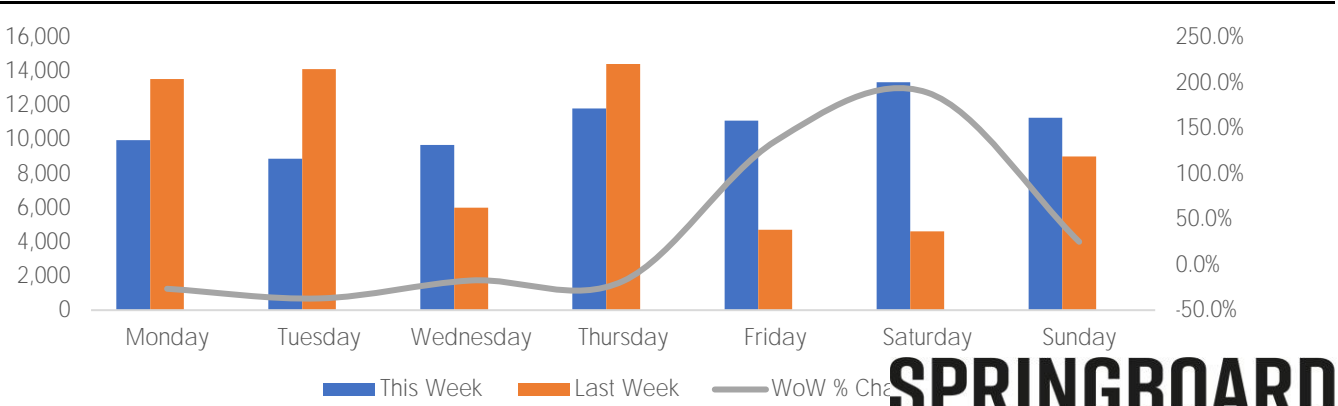

Visitor Totals

	Current Week	Previous Week	Previous Year	WoW % Change	YoY % Change
Total Visitors	76,079	66,454	69,090	14.5%	10.1%

Key Stats

Friday was the busiest day this week with a total of 12,732 visits. The busiest hour was at 1:00 PM on Friday with 2,529 visits. The busiest location was 125th St West with a total of 51,051 visits.

Note: 2 Locations

Visitors by Day (All Locations)

	Monday	Tuesday	Wednesday	Thursday	Friday	Saturday	Sunday	Total
Current Week	9,962	8,881	9,687	11,827	11,104	13,348	11,270	76,079
Previous Week	13,552	14,121	6,013	14,430	4,713	4,617	9,008	66,454
Previous Year	11,326	7,466	10,538	7,545	13,402	9,410	9,403	69,090
Change WoW	-3,590	-5,240	3,674	-2,603	6,391	8,731	2,262	9,625
% Change WoW	-26.5%	-37.1%	-17.4%	-18.0%	135.6%	189.1%	25.1%	14.5%
% Change YoY	-12.0%	19.0%	30.4%	56.8%	-17.1%	41.8%	19.9%	10.1%

Visitors by Day (All Locations)

% Share of Visitors by Day

Visitors by Day Part - Weekend

Visitors by Day Part - Weekday

Day Parts are calculated using the following time periods:
 Morning 06:00AM - 10:59AM
 Lunch 11:00AM - 1:59PM
 Afternoon 2:00PM - 4:59PM
 Early Evening 5:00PM - 7:59PM
 Evening 8:00PM - 11:59PM

Long Term Trend by Week

Visitors by Hour

	Monday	Tuesday	Wednesday	Thursday	Friday	Saturday	Sunday
6:00	68	92	85	81	61	21	15
7:00	228	254	234	204	248	94	69
8:00	363	447	402	379	417	206	133
9:00	398	444	501	819	464	644	429
10:00	579	520	751	1,176	549	1,236	634
11:00	1,093	654	616	1,277	676	1,039	1,118
12:00	1,159	767	916	1,370	937	1,806	1,498
13:00	797	845	1,671	1,991	1,742	1,517	2,170
14:00	819	780	929	693	898	1,305	989
15:00	884	810	886	783	1,181	1,417	964
16:00	984	804	771	835	1,088	1,137	944
17:00	753	681	536	614	706	707	500
18:00	652	603	518	581	606	577	462
19:00	452	389	248	381	481	520	333
20:00	326	235	217	212	383	352	171
21:00	145	263	121	182	289	329	126
22:00	90	96	80	77	169	125	86
23:00	58	85	37	68	87	110	44