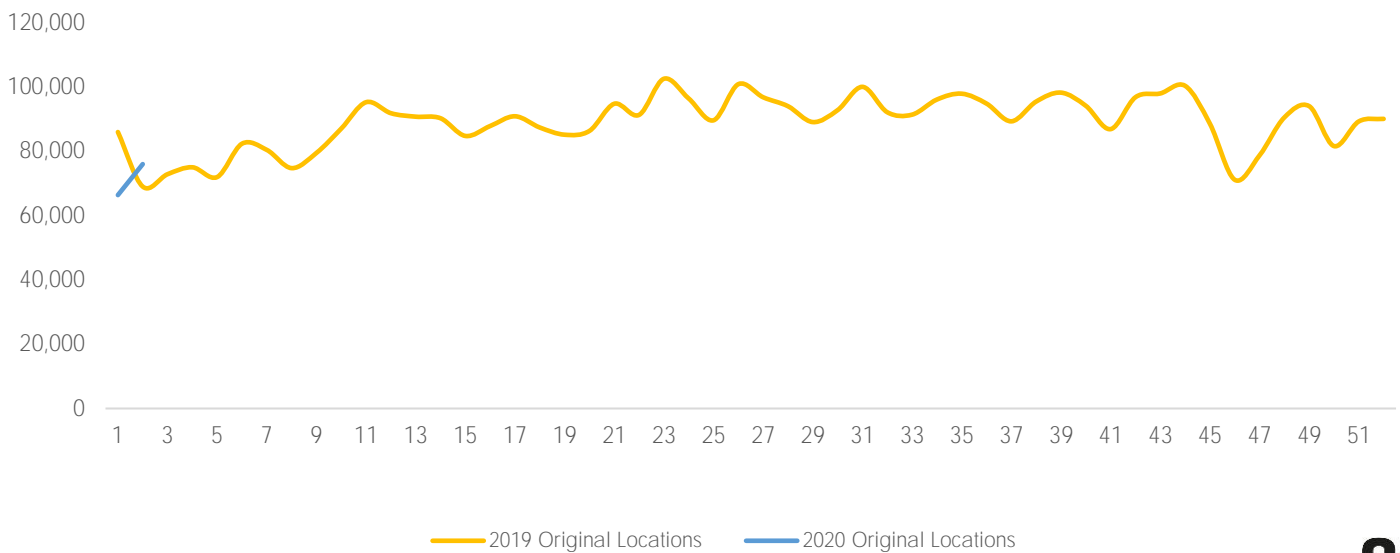

Visitor Totals

	Current Week	Previous Week	Previous Year	WoW % Change	YoY % Change
Total Visitors	76,079	66,454	69,090	14.5%	10.1%

Key Stats

Friday was the busiest day this week with a total of 12,732 visits. The busiest hour was at 1:00 PM on Friday with 2,529 visits. The busiest location was 125th St West with a total of 51,051 visits.

Note: 2 Locations

Visitors by Day (All Locations)

	Monday	Tuesday	Wednesday	Thursday	Friday	Saturday	Sunday	Total
Current Week	9,962	8,881	9,687	11,827	11,104	13,348	11,270	76,079
Previous Week	13,552	14,121	6,013	14,430	4,713	4,617	9,008	66,454
Previous Year	11,326	7,466	10,538	7,545	13,402	9,410	9,403	69,090
Change WoW	-3,590	-5,240	3,674	-2,603	6,391	8,731	2,262	9,625
% Change WoW	-26.5%	-37.1%	-17.4%	-18.0%	135.6%	189.1%	25.1%	14.5%
% Change YoY	-12.0%	19.0%	30.4%	56.8%	-17.1%	41.8%	19.9%	10.1%

Visitors by Day (All Locations)

% Share of Visitors by Day

Visitors by Day Part - Weekend

Visitors by Day Part - Weekday

Day Parts are calculated using the following time periods:
 Morning 06:00AM - 10:59AM
 Lunch 11:00AM - 1:59PM
 Afternoon 2:00PM - 4:59PM
 Early Evening 5:00PM - 7:59PM
 Evening 8:00PM - 11:59PM

Long Term Trend by Week

Visitors by Hour

	Monday	Tuesday	Wednesday	Thursday	Friday	Saturday	Sunday
6:00	68	92	85	81	61	21	15
7:00	228	254	234	204	248	94	69
8:00	363	447	402	379	417	206	133
9:00	398	444	501	819	464	644	429
10:00	579	520	751	1,176	549	1,236	634
11:00	1,093	654	616	1,277	676	1,039	1,118
12:00	1,159	767	916	1,370	937	1,806	1,498
13:00	797	845	1,671	1,991	1,742	1,517	2,170
14:00	819	780	929	693	898	1,305	989
15:00	884	810	886	783	1,181	1,417	964
16:00	984	804	771	835	1,088	1,137	944
17:00	753	681	536	614	706	707	500
18:00	652	603	518	581	606	577	462
19:00	452	389	248	381	481	520	333
20:00	326	235	217	212	383	352	171
21:00	145	263	121	182	289	329	126
22:00	90	96	80	77	169	125	86
23:00	58	85	37	68	87	110	44