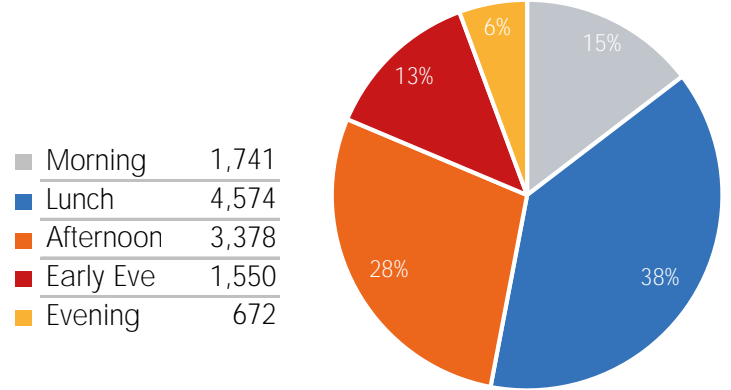

Visitor Totals

	Current Week	Previous Week	Previous Year	WoW % Change	YoY % Change
Total Visitors	76,079	66,454	69,090	14.5%	10.1%

Key Stats

Friday was the busiest day this week with a total of 12,732 visits. The busiest hour was at 1:00 PM on Friday with 2,529 visits. The busiest location was 125th St West with a total of 51,051 visits.

Note: 2 Locations

Visitors by Day (All Locations)

	Monday	Tuesday	Wednesday	Thursday	Friday	Saturday	Sunday	Total
Current Week	9,962	8,881	9,687	11,827	11,104	13,348	11,270	76,079
Previous Week	13,552	14,121	6,013	14,430	4,713	4,617	9,008	66,454
Previous Year	11,326	7,466	10,538	7,545	13,402	9,410	9,403	69,090
Change WoW	-3,590	-5,240	3,674	-2,603	6,391	8,731	2,262	9,625
% Change WoW	-26.5%	-37.1%	-17.4%	-18.0%	135.6%	189.1%	25.1%	14.5%
% Change YoY	-12.0%	19.0%	30.4%	56.8%	-17.1%	41.8%	19.9%	10.1%

Weather (High/Low F)

	Monday	Tuesday	Wednesday	Thursday	Friday	Saturday	Sunday
This Week	57 / 41	55 / 48	55 / 48	55 / 41	55 / 48	55 / 45	55 / 46
							
Last Week	57 / 45	59 / 46	59 / 46	61 / 43	59 / 50	57 / 46	59 / 43
							

Visitors by Day (All Locations)

% Share of Visitors by Day

Visitors by Day Part - Weekend

Visitors by Day Part - Weekday

Day Parts are calculated using the following time periods:
 Morning 06:00AM - 10:59AM
 Lunch 11:00AM - 1:59PM
 Afternoon 2:00PM - 4:59PM
 Early Evening 5:00PM - 7:59PM
 Evening 8:00PM - 11:59PM