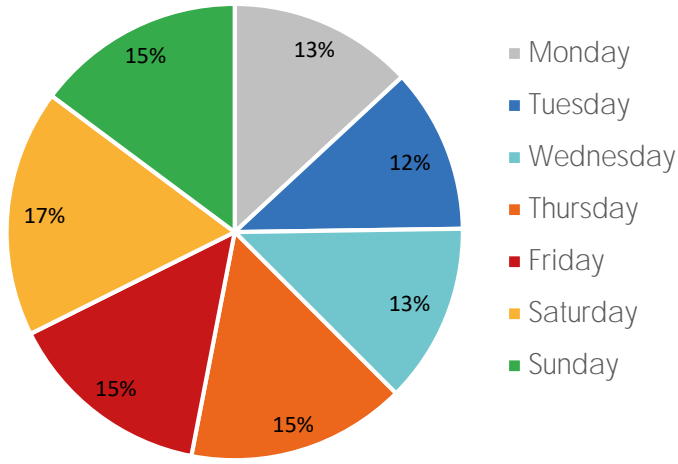

Visitor Totals

	Current Week	Previous Week	Previous Year	WoW % Change	YoY % Change
Total Visitors	76,079	66,454	69,090	14.5%	10.1%

Key Stats

Friday was the busiest day this week with a total of 12,732 visits. The busiest hour was at 1:00 PM on Friday with 2,529 visits. The busiest location was 125th St West with a total of 51,051 visits.

Note: 2 Locations

Visitors by Day (All Locations)

	Monday	Tuesday	Wednesday	Thursday	Friday	Saturday	Sunday	Total
Current Week	9,962	8,881	9,687	11,827	11,104	13,348	11,270	76,079
Previous Week	13,552	14,121	6,013	14,430	4,713	4,617	9,008	66,454
Previous Year	11,326	7,466	10,538	7,545	13,402	9,410	9,403	69,090
Change WoW	-3,590	-5,240	3,674	-2,603	6,391	8,731	2,262	9,625
% Change WoW	-26.5%	-37.1%	-17.4%	-18.0%	135.6%	189.1%	25.1%	14.5%
% Change YoY	-12.0%	19.0%	30.4%	56.8%	-17.1%	41.8%	19.9%	10.1%

Visitors by Day (All Locations)

% Share of Visitors by Day

Visitors by Day Part - Weekend

Visitors by Day Part - Weekday

Day Parts are calculated using the following time periods:
 Morning 06:00AM - 10:59AM
 Lunch 11:00AM - 1:59PM
 Afternoon 2:00PM - 4:59PM
 Early Evening 5:00PM - 7:59PM
 Evening 8:00PM - 11:59PM

Long Term Trend by Week

Visitors by Hour

	Monday	Tuesday	Wednesday	Thursday	Friday	Saturday	Sunday
6:00	68	92	85	81	61	21	15
7:00	228	254	234	204	248	94	69
8:00	363	447	402	379	417	206	133
9:00	398	444	501	819	464	644	429
10:00	579	520	751	1,176	549	1,236	634
11:00	1,093	654	616	1,277	676	1,039	1,118
12:00	1,159	767	916	1,370	937	1,806	1,498
13:00	797	845	1,671	1,991	1,742	1,517	2,170
14:00	819	780	929	693	898	1,305	989
15:00	884	810	886	783	1,181	1,417	964
16:00	984	804	771	835	1,088	1,137	944
17:00	753	681	536	614	706	707	500
18:00	652	603	518	581	606	577	462
19:00	452	389	248	381	481	520	333
20:00	326	235	217	212	383	352	171
21:00	145	263	121	182	289	329	126
22:00	90	96	80	77	169	125	86
23:00	58	85	37	68	87	110	44