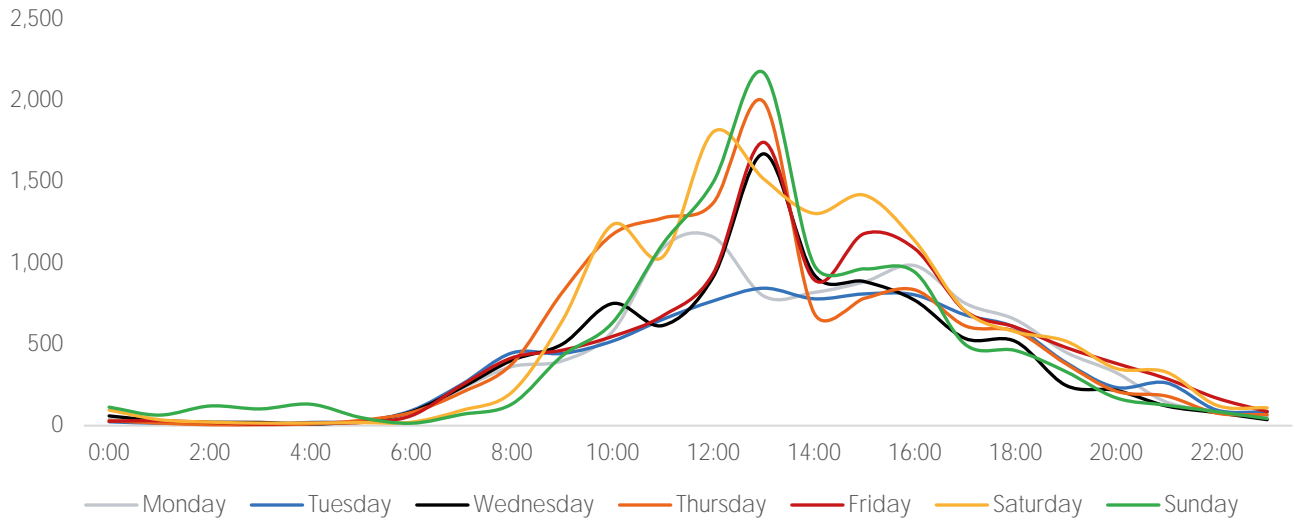

Visitor Totals

	Current Week	Previous Week	Previous Year	WoW % Change	YoY % Change
Total Visitors	76,079	66,454	69,090	14.5%	10.1%

Key Stats

Friday was the busiest day this week with a total of 12,732 visits. The busiest hour was at 1:00 PM on Friday with 2,529 visits. The busiest location was 125th St West with a total of 51,051 visits.

Weather (High/Low F)

	Monday	Tuesday	Wednesday	Thursday	Friday	Saturday	Sunday
This Week	57 / 41	55 / 48	55 / 48	55 / 41	55 / 48	55 / 45	55 / 46
							
Last Week	57 / 45	59 / 46	59 / 46	61 / 43	59 / 50	57 / 46	59 / 43
							

Visitors by Day (All Locations)

% Share of Visitors by Day

Visitors by Day Part - Weekend

Visitors by Day Part - Weekday

Day Parts are calculated using the following time periods:
 Morning 06:00AM - 10:59AM
 Lunch 11:00AM - 1:59PM
 Afternoon 2:00PM - 4:59PM
 Early Evening 5:00PM - 7:59PM
 Evening 8:00PM - 11:59PM

Long Term Trend by Week

Visitors by Hour

	Monday	Tuesday	Wednesday	Thursday	Friday	Saturday	Sunday
6:00	68	92	85	81	61	21	15
7:00	228	254	234	204	248	94	69
8:00	363	447	402	379	417	206	133
9:00	398	444	501	819	464	644	429
10:00	579	520	751	1,176	549	1,236	634
11:00	1,093	654	616	1,277	676	1,039	1,118
12:00	1,159	767	916	1,370	937	1,806	1,498
13:00	797	845	1,671	1,991	1,742	1,517	2,170
14:00	819	780	929	693	898	1,305	989
15:00	884	810	886	783	1,181	1,417	964
16:00	984	804	771	835	1,088	1,137	944
17:00	753	681	536	614	706	707	500
18:00	652	603	518	581	606	577	462
19:00	452	389	248	381	481	520	333
20:00	326	235	217	212	383	352	171
21:00	145	263	121	182	289	329	126
22:00	90	96	80	77	169	125	86
23:00	58	85	37	68	87	110	44