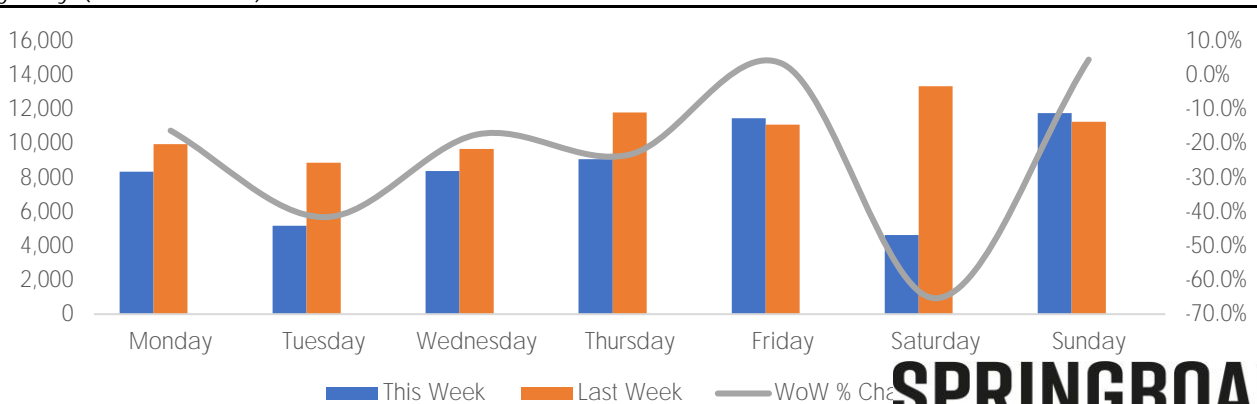

Visitor Totals

	Current Week	Previous Week	Previous Year	WoW % Change	YoY % Change
Total Visitors	58,882	76,079	72,942	-22.6%	-19.3%

Key Stats

Friday was the busiest day this week with a total of 12,732 visits. The busiest hour was at 1:00 PM on Friday with 2,529 visits. The busiest location was 125th St West with a total of 51,051 visits.

Note: Last week before new locations added

Visitors by Day (All Locations)

	Monday	Tuesday	Wednesday	Thursday	Friday	Saturday	Sunday	Total
Current Week	8,346	5,189	8,385	9,077	11,471	4,628	11,786	58,882
Previous Week	9,962	8,881	9,687	11,827	11,104	13,348	11,270	76,079
Previous Year	11,722	12,170	8,444	10,786	8,957	8,420	12,443	72,942
Change WoW	-1,616	-3,692	-1,302	-2,750	367	-8,720	516	-17,197
% Change WoW	-16.2%	-41.6%	-17.4%	-23.3%	3.3%	-65.3%	4.6%	-22.6%
% Change YoY	-28.8%	-57.4%	30.4%	-15.8%	28.1%	-45.0%	-5.3%	-19.3%

Weather (High/Low F)

	Monday	Tuesday	Wednesday	Thursday	Friday	Saturday	Sunday
This Week	55 / 46	54 / 41	54 / 46	50 / 43	54 / 43	52 / 41	54 / 45
Last Week	57 / 41	55 / 48	55 / 48	55 / 41	55 / 48	55 / 45	55 / 46

Visitors by Day (All Locations)