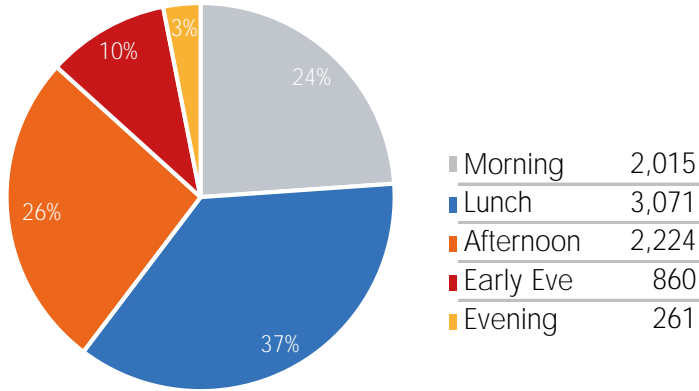

Visitor Totals

	Current Week	Previous Week	Previous Year	WoW % Change	YoY % Change
Total Visitors	58,882	76,079	72,942	-22.6%	-19.3%

Key Stats

Friday was the busiest day this week with a total of 12,732 visits. The busiest hour was at 1:00 PM on Friday with 2,529 visits. The busiest location was 125th St West with a total of 51,051 visits.

Note: Last week before new locations added

Visitors by Day (All Locations)

	Monday	Tuesday	Wednesday	Thursday	Friday	Saturday	Sunday	Total
Current Week	8,346	5,189	8,385	9,077	11,471	4,628	11,786	58,882
Previous Week	9,962	8,881	9,687	11,827	11,104	13,348	11,270	76,079
Previous Year	11,722	12,170	8,444	10,786	8,957	8,420	12,443	72,942
Change WoW	-1,616	-3,692	-1,302	-2,750	367	-8,720	516	-17,197
% Change WoW	-16.2%	-41.6%	-17.4%	-23.3%	3.3%	-65.3%	4.6%	-22.6%
% Change YoY	-28.8%	-57.4%	30.4%	-15.8%	28.1%	-45.0%	-5.3%	-19.3%

Visitors by Day (All Locations)

% Share of Visitors by Day

Visitors by Day Part - Weekend

Morning	1,992
Lunch	3,553
Afternoon	1,837
Early Eve	633
Evening	126

Visitors by Day Part - Weekday

Morning	2,015
Lunch	3,071
Afternoon	2,224
Early Eve	860
Evening	261

Day Parts are calculated using the following time periods:
 Morning 06:00AM - 10:59AM
 Lunch 11:00AM - 1:59PM
 Afternoon 2:00PM - 4:59PM
 Early Evening 5:00PM - 7:59PM
 Evening 8:00PM - 11:59PM

Long Term Trend by Week