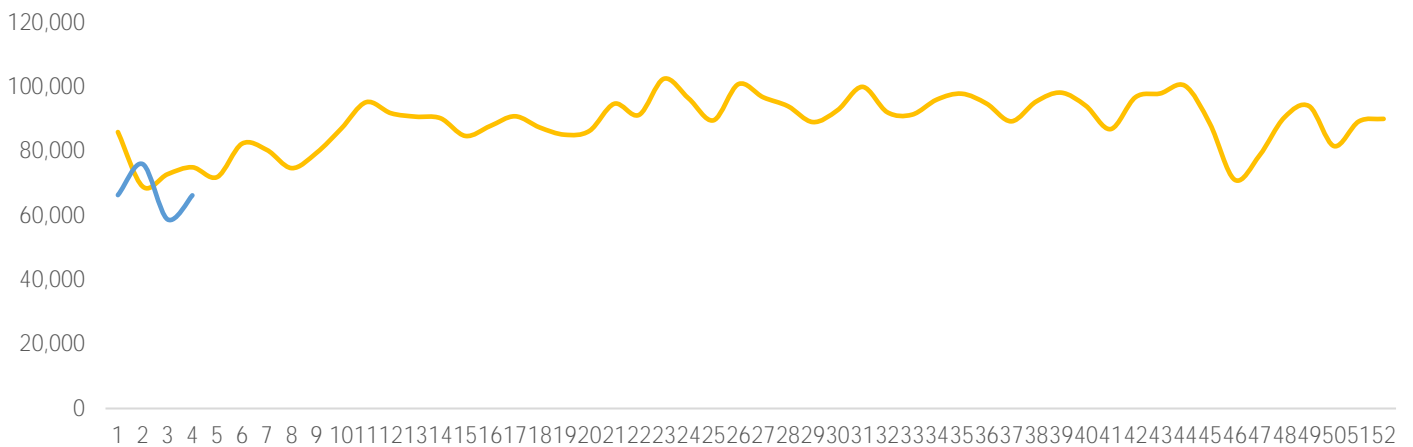

Visitor Totals

	Current Week	Previous Week	Previous Year	WoW % Change	YoY % Change
Total Visitors	58,882	76,079	72,942	-22.6%	-19.3%

Key Stats

Friday was the busiest day this week with a total of 12,732 visits. The busiest hour was at 1:00 PM on Friday with 2,529 visits. The busiest location was 125th St West with a total of 51,051 visits.

Visitors by Day (All Locations)

% Share of Visitors by Day

Visitors by Day Part - Weekend

Morning	1,992
Lunch	3,553
Afternoon	1,837
Early Eve	633
Evening	126

Visitors by Day Part - Weekday

Morning	2,015
Lunch	3,071
Afternoon	2,224
Early Eve	860
Evening	261

Day Parts are calculated using the following time periods:
 Morning 06:00AM - 10:59AM
 Lunch 11:00AM - 1:59PM
 Afternoon 2:00PM - 4:59PM
 Early Evening 5:00PM - 7:59PM
 Evening 8:00PM - 11:59PM

Long Term Trend by Week

— 2019 Original Locations — 2020 Original Locations

Visitors by Hour

	Monday	Tuesday	Wednesday	Thursday	Friday	Saturday	Sunday
6:00	68	63	9	17	43	12	4
7:00	290	249	153	175	164	58	84
8:00	501	416	263	290	372	139	500
9:00	582	427	662	732	876	237	961
10:00	549	420	856	756	1,142	424	1,565
11:00	564	491	1,004	792	1,336	570	2,161
12:00	662	581	1,485	945	1,543	684	1,269
13:00	763	640	1,502	771	2,278	527	1,895
14:00	737	613	497	1,088	681	428	738
15:00	902	704	635	1,328	759	477	827
16:00	776	381	548	718	755	484	720
17:00	490	9	231	428	452	313	329
18:00	480	14	200	474	370	69	317
19:00	361	12	169	295	314	51	186
20:00	238	24	65	121	112	37	67
21:00	152	21	70	69	108	10	70
22:00	80	9	18	43	61	0	40
23:00	48	8	3	21	36	8	20