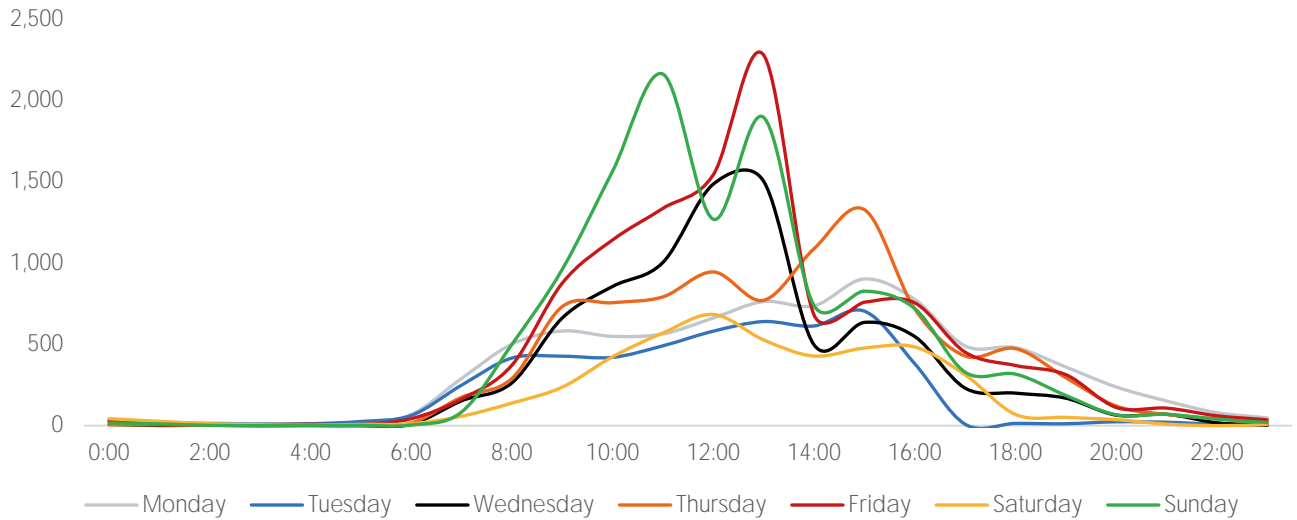

Visitor Totals

	Current Week	Previous Week	Previous Year	WoW % Change	YoY % Change
Total Visitors	58,882	76,079	72,942	-22.6%	-19.3%

Key Stats

Friday was the busiest day this week with a total of 12,732 visits. The busiest hour was at 1:00 PM on Friday with 2,529 visits. The busiest location was 125th St West with a total of 51,051 visits.

Visitors by Day (All Locations)

% Share of Visitors by Day

Visitors by Day Part - Weekend

Morning	1,992
Lunch	3,553
Afternoon	1,837
Early Eve	633
Evening	126

Visitors by Day Part - Weekday

Morning	2,015
Lunch	3,071
Afternoon	2,224
Early Eve	860
Evening	261

Day Parts are calculated using the following time periods:
 Morning 06:00AM - 10:59AM
 Lunch 11:00AM - 1:59PM
 Afternoon 2:00PM - 4:59PM
 Early Evening 5:00PM - 7:59PM
 Evening 8:00PM - 11:59PM

Long Term Trend by Week

— 2019 Original Locations — 2020 Original Locations

Visitors by Hour

	Monday	Tuesday	Wednesday	Thursday	Friday	Saturday	Sunday
6:00	68	63	9	17	43	12	4
7:00	290	249	153	175	164	58	84
8:00	501	416	263	290	372	139	500
9:00	582	427	662	732	876	237	961
10:00	549	420	856	756	1,142	424	1,565
11:00	564	491	1,004	792	1,336	570	2,161
12:00	662	581	1,485	945	1,543	684	1,269
13:00	763	640	1,502	771	2,278	527	1,895
14:00	737	613	497	1,088	681	428	738
15:00	902	704	635	1,328	759	477	827
16:00	776	381	548	718	755	484	720
17:00	490	9	231	428	452	313	329
18:00	480	14	200	474	370	69	317
19:00	361	12	169	295	314	51	186
20:00	238	24	65	121	112	37	67
21:00	152	21	70	69	108	10	70
22:00	80	9	18	43	61	0	40
23:00	48	8	3	21	36	8	20