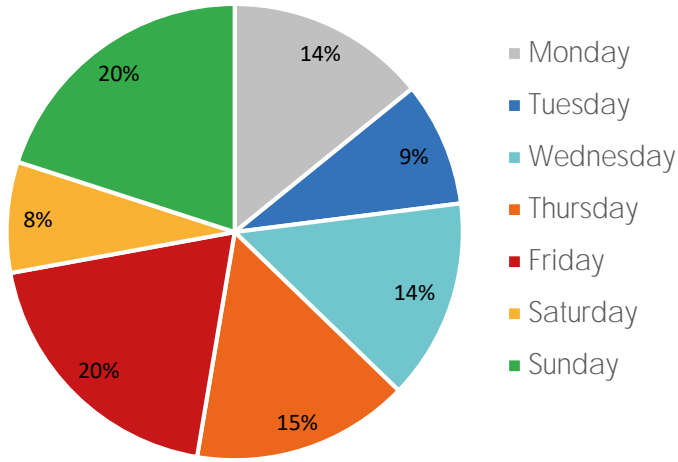

Visitor Totals

	Current Week	Previous Week	Previous Year	WoW % Change	YoY % Change
Total Visitors	58,882	76,079	72,942	-22.6%	-19.3%

Key Stats

Friday was the busiest day this week with a total of 12,732 visits. The busiest hour was at 1:00 PM on Friday with 2,529 visits. The busiest location was 125th St West with a total of 51,051 visits.

Note: Last week before new locations added

Visitors by Day (All Locations)

	Monday	Tuesday	Wednesday	Thursday	Friday	Saturday	Sunday	Total
Current Week	8,346	5,189	8,385	9,077	11,471	4,628	11,786	58,882
Previous Week	9,962	8,881	9,687	11,827	11,104	13,348	11,270	76,079
Previous Year	11,722	12,170	8,444	10,786	8,957	8,420	12,443	72,942
Change WoW	-1,616	-3,692	-1,302	-2,750	367	-8,720	516	-17,197
% Change WoW	-16.2%	-41.6%	-17.4%	-23.3%	3.3%	-65.3%	4.6%	-22.6%
% Change YoY	-28.8%	-57.4%	30.4%	-15.8%	28.1%	-45.0%	-5.3%	-19.3%

Visitors by Day (All Locations)

% Share of Visitors by Day

Visitors by Day Part - Weekend

Morning	1,992
Lunch	3,553
Afternoon	1,837
Early Eve	633
Evening	126

Visitors by Day Part - Weekday

Morning	2,015
Lunch	3,071
Afternoon	2,224
Early Eve	860
Evening	261

— 2019 Original Locations — 2020 Original Locations

Visitors by Hour

	Monday	Tuesday	Wednesday	Thursday	Friday	Saturday	Sunday
6:00	68	63	9	17	43	12	4
7:00	290	249	153	175	164	58	84
8:00	501	416	263	290	372	139	500
9:00	582	427	662	732	876	237	961
10:00	549	420	856	756	1,142	424	1,565
11:00	564	491	1,004	792	1,336	570	2,161
12:00	662	581	1,485	945	1,543	684	1,269
13:00	763	640	1,502	771	2,278	527	1,895
14:00	737	613	497	1,088	681	428	738
15:00	902	704	635	1,328	759	477	827
16:00	776	381	548	718	755	484	720
17:00	490	9	231	428	452	313	329
18:00	480	14	200	474	370	69	317
19:00	361	12	169	295	314	51	186
20:00	238	24	65	121	112	37	67
21:00	152	21	70	69	108	10	70
22:00	80	9	18	43	61	0	40
23:00	48	8	3	21	36	8	20