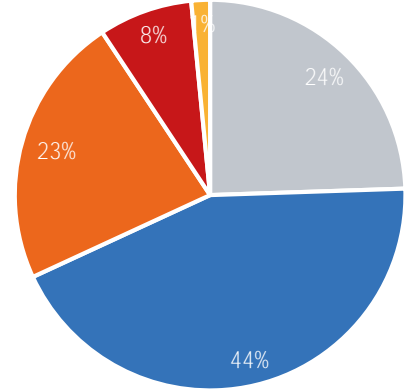

Visitor Totals

	Current Week	Previous Week	Previous Year	WoW % Change	YoY % Change
Total Visitors	58,882	76,079	72,942	-22.6%	-19.3%

Key Stats

Friday was the busiest day this week with a total of 12,732 visits. The busiest hour was at 1:00 PM on Friday with 2,529 visits. The busiest location was 125th St West with a total of 51,051 visits.

Note: Last week before new locations added

Visitors by Day (All Locations)

	Monday	Tuesday	Wednesday	Thursday	Friday	Saturday	Sunday	Total
Current Week	8,346	5,189	8,385	9,077	11,471	4,628	11,786	58,882
Previous Week	9,962	8,881	9,687	11,827	11,104	13,348	11,270	76,079
Previous Year	11,722	12,170	8,444	10,786	8,957	8,420	12,443	72,942
Change WoW	-1,616	-3,692	-1,302	-2,750	367	-8,720	516	-17,197
% Change WoW	-16.2%	-41.6%	-17.4%	-23.3%	3.3%	-65.3%	4.6%	-22.6%
% Change YoY	-28.8%	-57.4%	30.4%	-15.8%	28.1%	-45.0%	-5.3%	-19.3%

Visitors by Day (All Locations)

% Share of Visitors by Day

Visitors by Day Part - Weekend

Morning	1,992
Lunch	3,553
Afternoon	1,837
Early Eve	633
Evening	126

Visitors by Day Part - Weekday

Morning	2,015
Lunch	3,071
Afternoon	2,224
Early Eve	860
Evening	261

Day Parts are calculated using the following time periods:
 Morning 06:00AM - 10:59AM
 Lunch 11:00AM - 1:59PM
 Afternoon 2:00PM - 4:59PM
 Early Evening 5:00PM - 7:59PM
 Evening 8:00PM - 11:59PM

Long Term Trend by Week