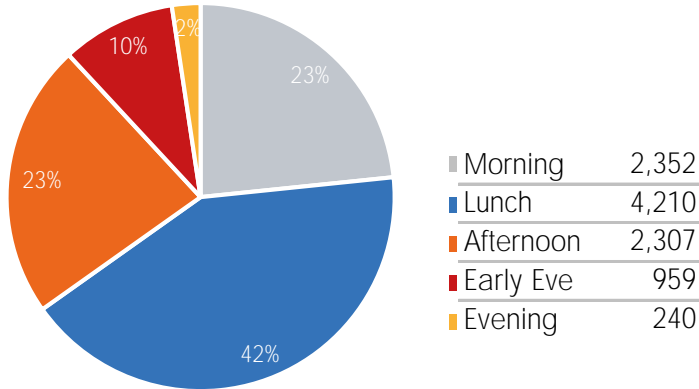

Visitors by Day Part - Weekday

Morning	2,352
Lunch	4,210
Afternoon	2,307
Early Eve	959
Evening	240

Day Parts are calculated using the following time periods:
Morning 06:00AM - 10:59AM
Lunch 11:00AM - 1:59PM
Afternoon 2:00PM - 4:59PM
Early Evening 5:00PM - 7:59PM
Evening 8:00PM - 11:59PM