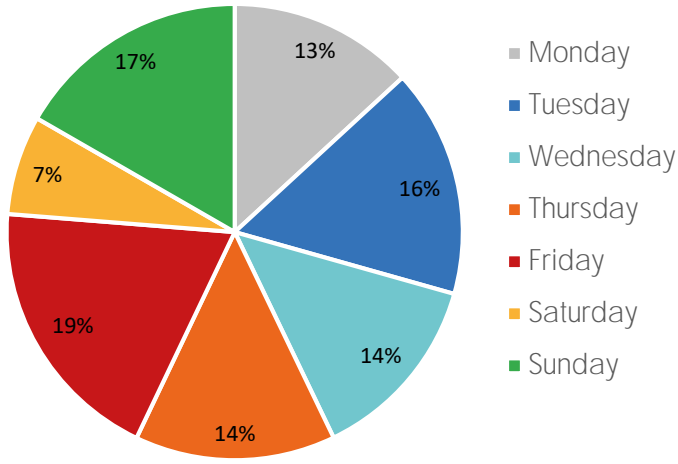

% Share of Visitors by Day