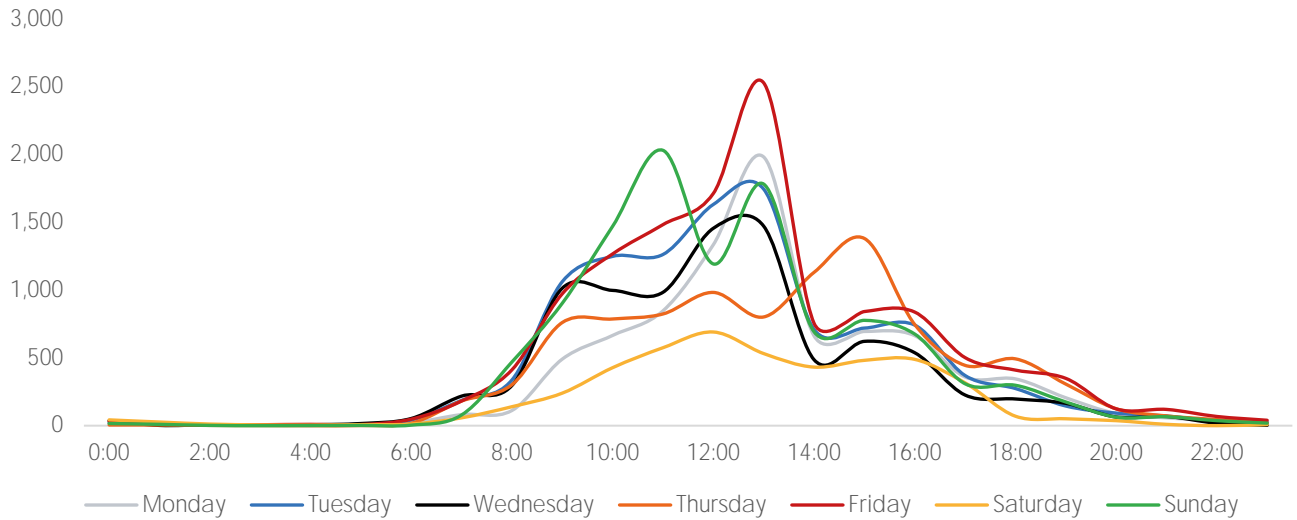

## Visitors by Day Part - Weekend

Morning	1,903
Lunch	3,402
Afternoon	1,775
Early Eve	610
Evening	120

## Visitors by Day Part - Weekday

Morning	2,352
Lunch	4,210
Afternoon	2,307
Early Eve	959
Evening	240

Day Parts are calculated using the following time periods:  
 Morning 06:00AM - 10:59AM  
 Lunch 11:00AM - 1:59PM  
 Afternoon 2:00PM - 4:59PM  
 Early Evening 5:00PM - 7:59PM  
 Evening 8:00PM - 11:59PM

## Long Term Trend by Week

— 2019 Original Locations — 2020 Original Locations

## Visitors by Hour

	Monday	Tuesday	Wednesday	Thursday	Friday	Saturday	Sunday
6:00	21	42	53	18	48	12	4
7:00	82	187	218	182	182	58	79
8:00	112	337	296	302	412	140	470
9:00	491	1,062	1,014	761	973	240	903
10:00	666	1,249	998	787	1,267	428	1,471
11:00	847	1,263	984	824	1,483	575	2,031
12:00	1,335	1,632	1,456	983	1,713	691	1,193
13:00	1,982	1,745	1,472	802	2,529	532	1,782
14:00	663	710	487	1,131	756	432	693
15:00	695	720	622	1,381	842	482	777
16:00	664	742	538	746	838	489	676
17:00	359	370	226	445	502	316	309
18:00	345	274	197	493	410	70	298
19:00	206	145	165	307	349	51	175
20:00	90	93	64	125	124	37	63
21:00	58	71	68	72	120	10	66
22:00	36	35	18	45	68	0	37
23:00	20	27	3	21	40	8	19