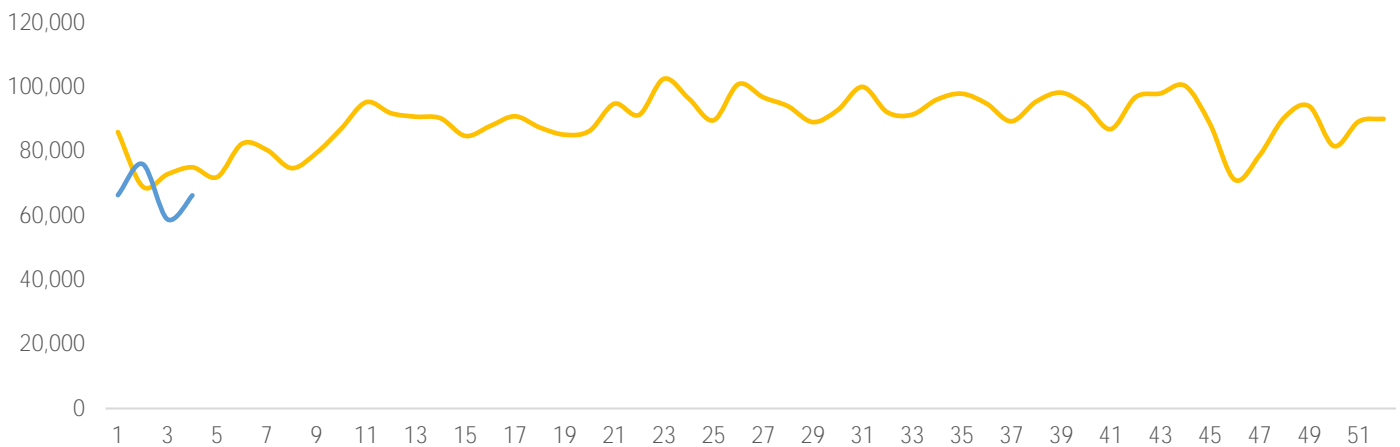

Long Term Trend by Week

— 2019 Original Locations — 2020 Original Locations