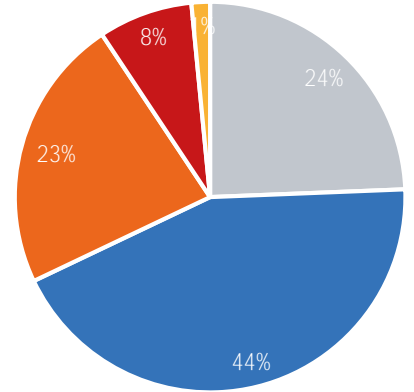

Visitors by Day Part - Weekend

Morning	1,903
Lunch	3,402
Afternoon	1,775
Early Eve	610
Evening	120