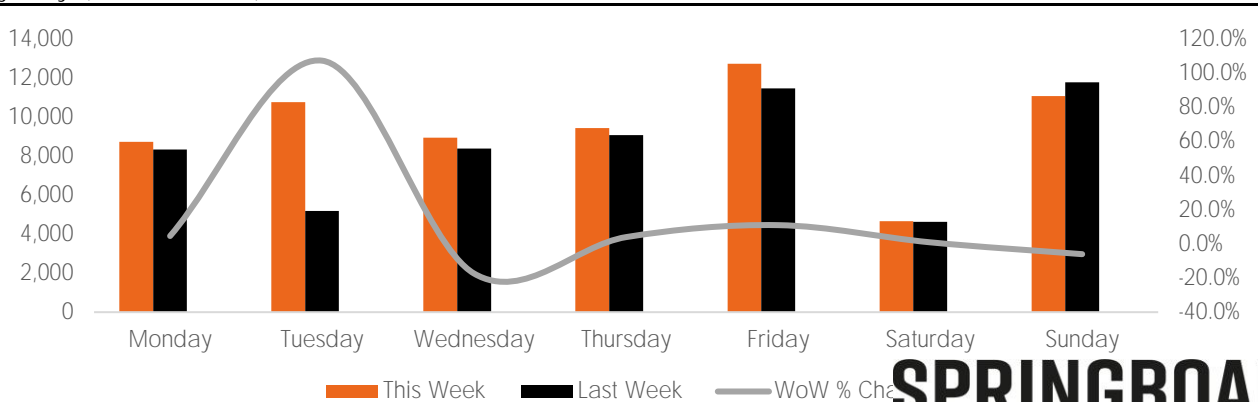

Visitor Totals

	Current Week	Previous Week	Previous Year	WoW % Change	YoY % Change
Total Visitors	66,362	58,882	75,093	12.7%	-11.6%

Key Stats

Friday was the busiest day this week with a total of 12,732 visits. The busiest hour was at 1:00 PM on Friday with 2,529 visits. The busiest location was 125th St West with a total of 51,051 visits.

**Note: Last week before new locations added**

Visitors by Day (All Locations)

	Monday	Tuesday	Wednesday	Thursday	Friday	Saturday	Sunday	Total
Current Week	8,732	10,760	8,951	9,439	12,732	4,671	11,077	66,362
Previous Week	8,346	5,189	8,385	9,077	11,471	4,628	11,786	58,882
Previous Year	6,698	11,789	8,242	10,100	14,354	14,628	9,282	75,093
Change WoW	386	5,571	566	362	1,261	43	-709	7,480
% Change WoW	4.6%	107.4%	-17.4%	4.0%	11.0%	0.9%	-6.0%	12.7%
% Change YoY	30.4%	-8.7%	30.4%	-6.5%	-11.3%	-68.1%	19.3%	-11.6%

Weather (High/Low F)

	Monday	Tuesday	Wednesday	Thursday	Friday	Saturday	Sunday
This Week	57 / 48	55 / 48	57 / 46	57 / 48	59 / 52	59 / 52	57 / 46
							
Last Week	55 / 46	54 / 41	54 / 46	50 / 43	54 / 43	52 / 41	54 / 45
							

Visitors by Day (All Locations)