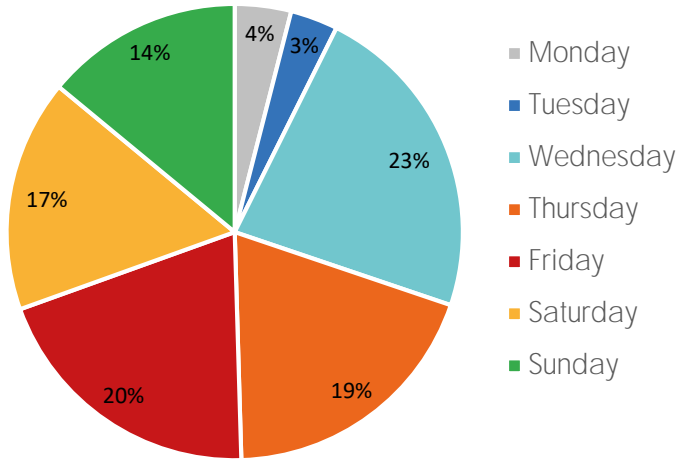

% Share of Visitors by Day