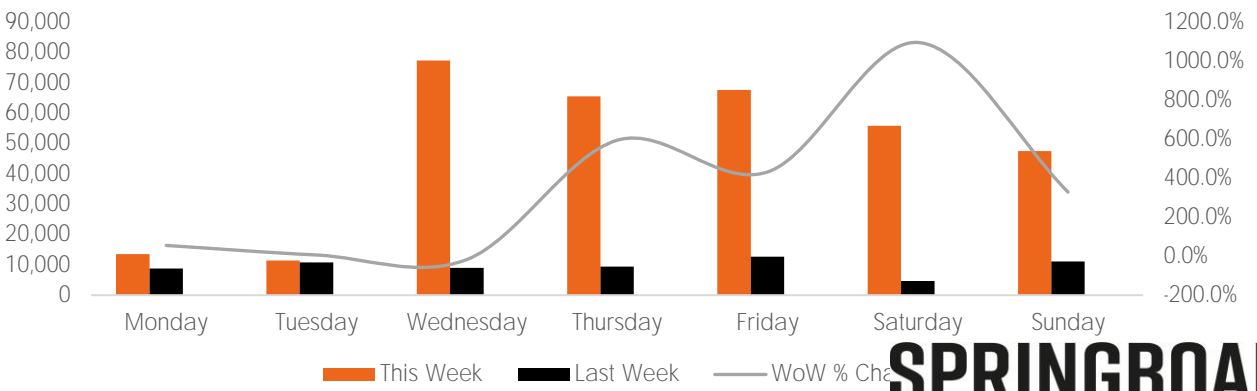

Key Stats

Wednesday was the busiest day this week with a total of 77,347 visits. The busiest hour was at 1:00 PM on Wednesday with 10,014 visits. The busiest location was SW Cor. Of Malcolm X & 125th with a total of 72,651 visits.

Note: First Week with new locations. WoW information for "All Locations" sections will be inflated, and show new counters' impact "Original Locations" describes 125th St and Frederick Douglas

Visitors by Day (All Locations)

	Monday	Tuesday	Wednesday	Thursday	Friday	Saturday	Sunday	Total
Current Week	13,536	11,408	77,347	65,534	67,661	55,844	47,468	338,798
Previous Week	8,732	10,760	8,951	9,439	12,732	4,671	11,077	66,362
Change WoW	4,804	648	68,396	56,095	54,929	51,173	36,391	272,436
% Change WoW	55.0%	6.0%	-17.4%	594.3%	431.4%	1095.5%	328.5%	410.5%

Visitors by Day (Original Locations)

	Monday	Tuesday	Wednesday	Thursday	Friday	Saturday	Sunday	Total
Current Week	13,536	11,408	9,308	9,439	12,606	5,790	9,746	71,833
Previous Week	8,732	10,760	8,951	9,439	12,732	4,671	11,077	66,362
Previous Year	9,795	7,446	9,445	8,749	11,725	14,083	10,814	72,057
% Change WoW	55.0%	6.0%	-17.4%	0.0%	-1.0%	24.0%	-12.0%	8.2%
% Change YoY	38.2%	53.2%	-1.5%	7.9%	7.5%	-58.9%	-9.9%	-0.3%

Weather (High/Low F)

	Monday	Tuesday	Wednesday	Thursday	Friday	Saturday	Sunday
This Week	57 / 50	57 / 45	61 / 50	63 / 50	63 / 48	61 / 50	54 / 41
Last Week	57 / 48	55 / 48	57 / 46	57 / 48	59 / 52	59 / 52	57 / 46

Visitors by Day (All Locations)