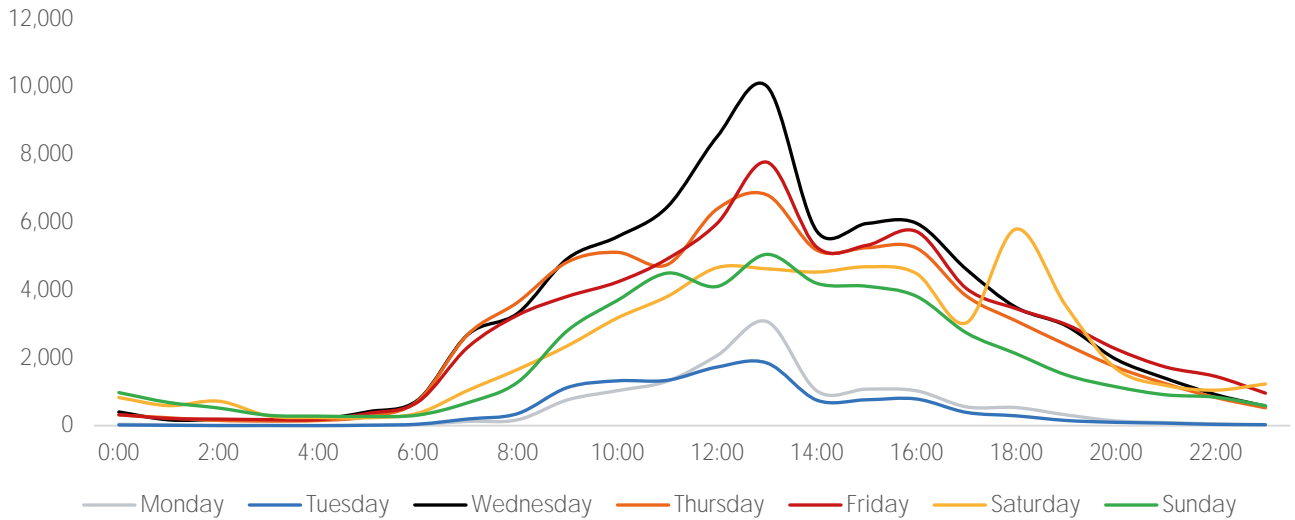

Weather (High/Low F)

	Monday	Tuesday	Wednesday	Thursday	Friday	Saturday	Sunday
This Week	57 / 50	57 / 45	61 / 50	63 / 50	63 / 48	61 / 50	54 / 41
							
Last Week	57 / 48	55 / 48	57 / 46	57 / 48	59 / 52	59 / 52	57 / 46
							

Visitors by Day (All Locations)

% Share of Visitors by Day

Visitors by Day Part - Weekend

Morning	8,690
Lunch	13,383
Afternoon	12,921
Early Eve	9,365
Evening	4,323

Visitors by Day Part - Weekday

Morning	10,758
Lunch	14,596
Afternoon	11,020
Early Eve	6,619
Evening	3,228

Day Parts are calculated using the following time periods:
 Morning 06:00AM - 10:59AM
 Lunch 11:00AM - 1:59PM
 Afternoon 2:00PM - 4:59PM
 Early Evening 5:00PM - 7:59PM
 Evening 8:00PM - 11:59PM

Long Term Trend by Week

— 2019 Original Locations — 2020 Original Locations

Visitors by Hour

	Monday	Tuesday	Wednesday	Thursday	Friday	Saturday	Sunday
6:00	33	44	760	735	700	368	313
7:00	127	198	2,689	2,692	2,314	1,041	678
8:00	173	357	3,316	3,642	3,262	1,660	1,282
9:00	761	1,126	4,929	4,831	3,816	2,357	2,806
10:00	1,033	1,324	5,575	5,114	4,239	3,178	3,696
11:00	1,312	1,339	6,453	4,751	4,919	3,810	4,502
12:00	2,069	1,730	8,526	6,393	5,968	4,664	4,107
13:00	3,072	1,850	10,014	6,810	7,775	4,628	5,055
14:00	1,028	753	5,740	5,179	5,266	4,532	4,201
15:00	1,078	764	5,965	5,250	5,321	4,688	4,114
16:00	1,029	787	5,972	5,240	5,730	4,488	3,818
17:00	556	392	4,614	3,828	4,049	3,034	2,741
18:00	535	291	3,489	3,090	3,452	5,802	2,123
19:00	319	154	2,950	2,391	2,987	3,532	1,498
20:00	140	99	1,962	1,731	2,264	1,687	1,149
21:00	90	75	1,394	1,239	1,730	1,188	911
22:00	56	37	917	831	1,454	1,048	841
23:00	31	29	574	526	960	1,231	590