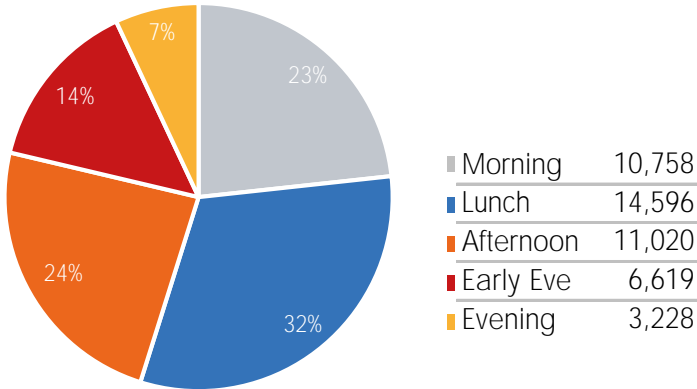

Visitor Totals

	Current Week	Previous Week	WoW % Change
Total Visitors	338,798	66,362	410.5%

Key Stats

Wednesday was the busiest day this week with a total of 77,347 visits. The busiest hour was at 1:00 PM on Wednesday with 10,014 visits. The busiest location was SW Cor. Of Malcolm X & 125th with a total of 72,651 visits.

Visitors by Day (Original Locations)

	Monday	Tuesday	Wednesday	Thursday	Friday	Saturday	Sunday	Total
Current Week	13,536	11,408	9,308	9,439	12,606	5,790	9,746	71,833
Previous Week	8,732	10,760	8,951	9,439	12,732	4,671	11,077	66,362
Previous Year	9,795	7,446	9,445	8,749	11,725	14,083	10,814	72,057
% Change WoW	55.0%	6.0%	-17.4%	0.0%	-1.0%	24.0%	-12.0%	8.2%
% Change YoY	38.2%	53.2%	-1.5%	7.9%	7.5%	-58.9%	-9.9%	-0.3%

Visitors by Day (All Locations)

% Share of Visitors by Day

Visitors by Day Part - Weekend

Morning	8,690
Lunch	13,383
Afternoon	12,921
Early Eve	9,365
Evening	4,323

Visitors by Day Part - Weekday

Morning	10,758
Lunch	14,596
Afternoon	11,020
Early Eve	6,619
Evening	3,228

Day Parts are calculated using the following time periods:
 Morning 06:00AM - 10:59AM
 Lunch 11:00AM - 1:59PM
 Afternoon 2:00PM - 4:59PM
 Early Evening 5:00PM - 7:59PM
 Evening 8:00PM - 11:59PM

Long Term Trend by Week