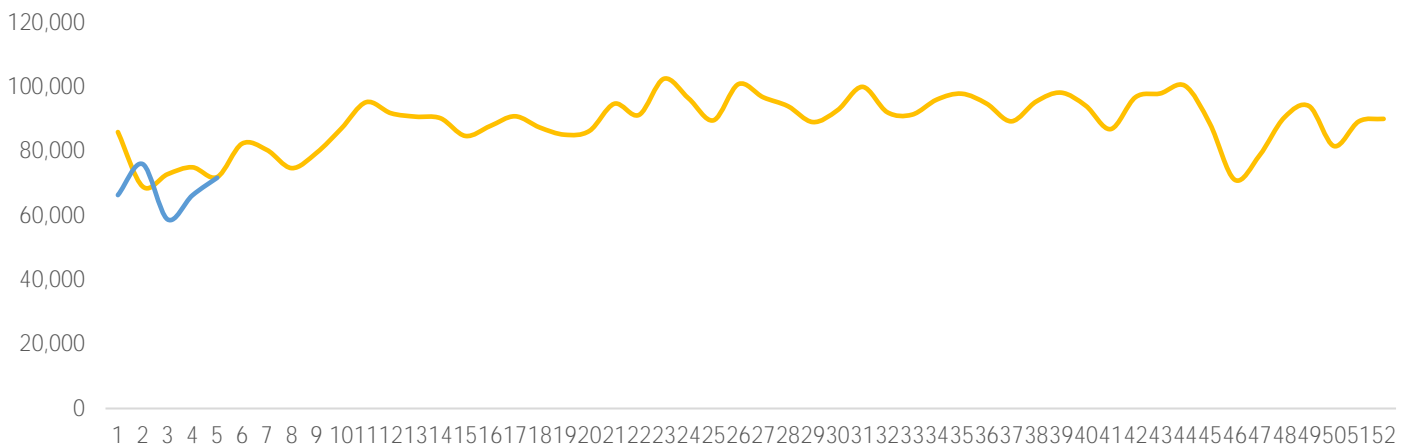

Visitor Totals

	Current Week	Previous Week	WoW % Change
Total Visitors	338,798	66,362	410.5%

Key Stats

Wednesday was the busiest day this week with a total of 77,347 visits. The busiest hour was at 1:00 PM on Wednesday with 10,014 visits. The busiest location was SW Cor. Of Malcolm X & 125th with a total of 72,651 visits.

Visitors by Day (All Locations)

% Share of Visitors by Day

Visitors by Day Part - Weekend

Morning	8,690
Lunch	13,383
Afternoon	12,921
Early Eve	9,365
Evening	4,323

Visitors by Day Part - Weekday

Morning	10,758
Lunch	14,596
Afternoon	11,020
Early Eve	6,619
Evening	3,228

Day Parts are calculated using the following time periods:
 Morning 06:00AM - 10:59AM
 Lunch 11:00AM - 1:59PM
 Afternoon 2:00PM - 4:59PM
 Early Evening 5:00PM - 7:59PM
 Evening 8:00PM - 11:59PM

Long Term Trend by Week

— 2019 Original Locations — 2020 Original Locations

Visitors by Hour

	Monday	Tuesday	Wednesday	Thursday	Friday	Saturday	Sunday
6:00	33	44	760	735	700	368	313
7:00	127	198	2,689	2,692	2,314	1,041	678
8:00	173	357	3,316	3,642	3,262	1,660	1,282
9:00	761	1,126	4,929	4,831	3,816	2,357	2,806
10:00	1,033	1,324	5,575	5,114	4,239	3,178	3,696
11:00	1,312	1,339	6,453	4,751	4,919	3,810	4,502
12:00	2,069	1,730	8,526	6,393	5,968	4,664	4,107
13:00	3,072	1,850	10,014	6,810	7,775	4,628	5,055
14:00	1,028	753	5,740	5,179	5,266	4,532	4,201
15:00	1,078	764	5,965	5,250	5,321	4,688	4,114
16:00	1,029	787	5,972	5,240	5,730	4,488	3,818
17:00	556	392	4,614	3,828	4,049	3,034	2,741
18:00	535	291	3,489	3,090	3,452	5,802	2,123
19:00	319	154	2,950	2,391	2,987	3,532	1,498
20:00	140	99	1,962	1,731	2,264	1,687	1,149
21:00	90	75	1,394	1,239	1,730	1,188	911
22:00	56	37	917	831	1,454	1,048	841
23:00	31	29	574	526	960	1,231	590