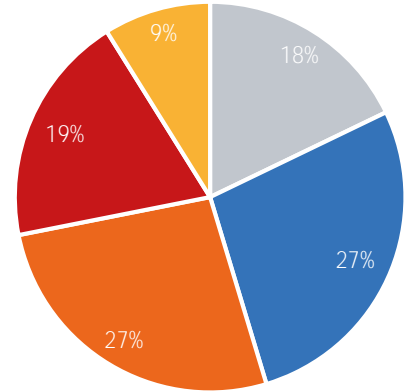

Visitor Totals

	Current Week	Previous Week	WoW % Change
Total Visitors	338,798	66,362	410.5%

Key Stats

Wednesday was the busiest day this week with a total of 77,347 visits. The busiest hour was at 1:00 PM on Wednesday with 10,014 visits. The busiest location was SW Cor. Of Malcolm X & 125th with a total of 72,651 visits.

Visitors by Day (Original Locations)

	Monday	Tuesday	Wednesday	Thursday	Friday	Saturday	Sunday	Total
Current Week	13,536	11,408	9,308	9,439	12,606	5,790	9,746	71,833
Previous Week	8,732	10,760	8,951	9,439	12,732	4,671	11,077	66,362
Previous Year	9,795	7,446	9,445	8,749	11,725	14,083	10,814	72,057
% Change WoW	55.0%	6.0%	-17.4%	0.0%	-1.0%	24.0%	-12.0%	8.2%
% Change YoY	38.2%	53.2%	-1.5%	7.9%	7.5%	-58.9%	-9.9%	-0.3%

Visitors by Day (All Locations)

% Share of Visitors by Day

Visitors by Day Part - Weekend

Morning	8,690
Lunch	13,383
Afternoon	12,921
Early Eve	9,365
Evening	4,323

Visitors by Day Part - Weekday

Morning	10,758
Lunch	14,596
Afternoon	11,020
Early Eve	6,619
Evening	3,228

Day Parts are calculated using the following time periods:
 Morning 06:00AM - 10:59AM
 Lunch 11:00AM - 1:59PM
 Afternoon 2:00PM - 4:59PM
 Early Evening 5:00PM - 7:59PM
 Evening 8:00PM - 11:59PM

Long Term Trend by Week