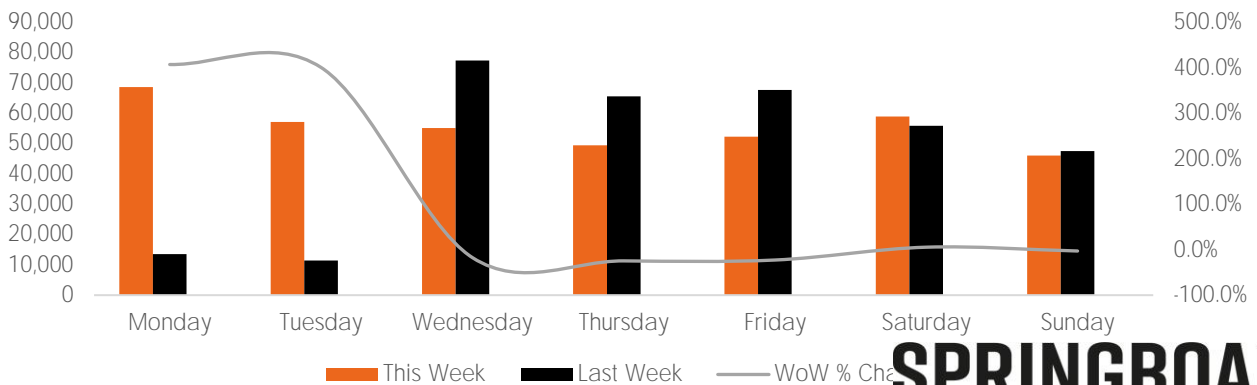

Key Stats

Monday was the busiest day this week with a total of 68,600 visits. The busiest hour was at 1:00 PM on Monday with 7,844 visits. The busiest location was SW Cor. Of Malcolm X & 125th with a total of 91,832 visits.

Note: NW Corner of 125th & Malcolm X / NW Corner of Malcolm X & 125th not yet active locations, Locations* describes 125th St and Frederick Douglas

*Original

Visitors by Day (All Locations)

	Monday	Tuesday	Wednesday	Thursday	Friday	Saturday	Sunday	Total
Current Week	68,600	57,087	55,136	49,369	52,243	58,871	46,061	387,367
Previous Week	13,536	11,408	77,347	65,534	67,661	55,844	47,468	338,798
Change WoW	55,064	45,679	-22,211	-16,165	-15,418	3,027	-1,407	48,569
% Change WoW	406.8%	400.4%	-17.4%	-24.7%	-22.8%	5.4%	-3.0%	14.3%

Visitors by Day (Original Locations)

	Monday	Tuesday	Wednesday	Thursday	Friday	Saturday	Sunday	Total
Current Week	13,364	8,652	8,324	8,325	12,099	11,242	8,240	70,246
Previous Week	13,536	11,408	9,308	9,439	12,606	5,790	9,746	71,833
Previous Year	14,250	13,527	10,758	8,764	11,766	14,338	9,039	82,442
% Change WoW	-1.3%	-24.2%	-17.4%	-11.8%	-4.0%	94.2%	-15.5%	-2.2%
% Change YoY	-6.2%	-36.0%	-22.6%	-5.0%	2.8%	-21.6%	-8.8%	-14.8%

Weather (High/Low F)

	Monday	Tuesday	Wednesday	Thursday	Friday	Saturday	Sunday
This Week	55 / 43	57 / 41	57 / 45	59 / 45	57 / 46	59 / 46	63 / 50
Last Week	57 / 50	57 / 45	61 / 50	63 / 50	63 / 48	61 / 50	54 / 41

Visitors by Day (All Locations)