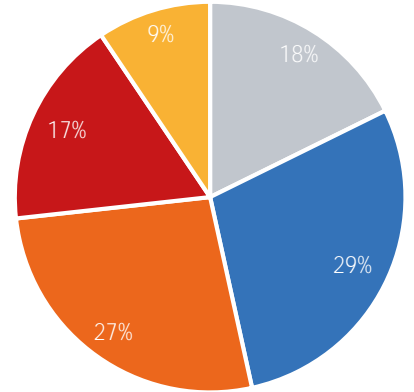

Visitor Totals

	Current Week	Previous Week	WoW % Change
Total Visitors	387,367	338,798	14.3%

Key Stats

Monday was the busiest day this week with a total of 68,600 visits. The busiest hour was at 1:00 PM on Monday with 7,844 visits. The busiest location was SW Cor. Of Malcolm X & 125th with a total of 91,832 visits.

Visitors by Day (Original Locations)

	Monday	Tuesday	Wednesday	Thursday	Friday	Saturday	Sunday	Total
Current Week	13,364	8,652	8,324	8,325	12,099	11,242	8,240	70,246
Previous Week	13,536	11,408	9,308	9,439	12,606	5,790	9,746	71,833
Previous Year	14,250	13,527	10,758	8,764	11,766	14,338	9,039	82,442
% Change WoW	-1.3%	-24.2%	-17.4%	-11.8%	-4.0%	94.2%	-15.5%	-2.2%
% Change YoY	-6.2%	-36.0%	-22.6%	-5.0%	2.8%	-21.6%	-8.8%	-14.8%

Visitors by Day (All Locations)

% Share of Visitors by Day

Visitors by Day Part - Weekend

Morning	8,911
Lunch	14,517
Afternoon	13,437
Early Eve	8,714
Evening	4,746

Visitors by Day Part - Weekday

Morning	10,858
Lunch	14,264
Afternoon	15,231
Early Eve	9,824
Evening	4,887

Day Parts are calculated using the following time periods:
 Morning 06:00AM - 10:59AM
 Lunch 11:00AM - 1:59PM
 Afternoon 2:00PM - 4:59PM
 Early Evening 5:00PM - 7:59PM
 Evening 8:00PM - 11:59PM

Long Term Trend by Week