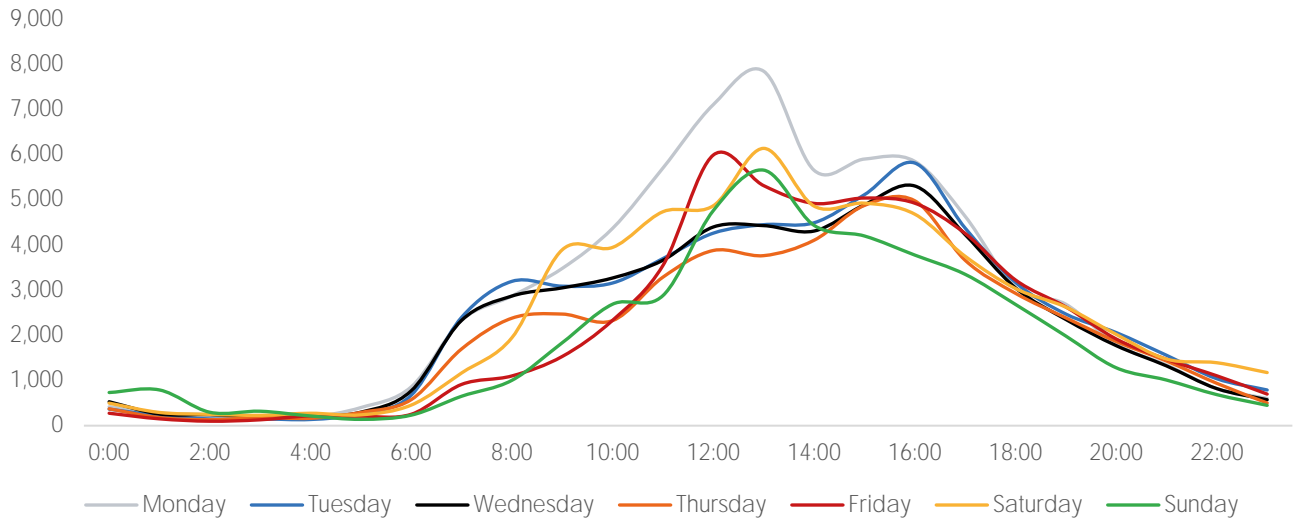

Visitors by Day (All Locations)

% Share of Visitors by Day

Visitors by Day Part - Weekend

Morning	8,911
Lunch	14,517
Afternoon	13,437
Early Eve	8,714
Evening	4,746

Visitors by Day Part - Weekday

Morning	10,858
Lunch	14,264
Afternoon	15,231
Early Eve	9,824
Evening	4,887

Day Parts are calculated using the following time periods:
 Morning 06:00AM - 10:59AM
 Lunch 11:00AM - 1:59PM
 Afternoon 2:00PM - 4:59PM
 Early Evening 5:00PM - 7:59PM
 Evening 8:00PM - 11:59PM

Long Term Trend by Week

— 2019 Original Locations — 2020 Original Locations —●— 2020 All Locations

Visitors by Hour

	Monday	Tuesday	Wednesday	Thursday	Friday	Saturday	Sunday
6:00	858	675	772	576	252	456	233
7:00	2,331	2,397	2,330	1,698	913	1,166	651
8:00	2,870	3,194	2,869	2,379	1,101	1,947	1,004
9:00	3,481	3,087	3,050	2,470	1,532	3,893	1,836
10:00	4,368	3,158	3,269	2,326	2,333	3,946	2,689
11:00	5,703	3,699	3,661	3,288	3,547	4,735	2,880
12:00	7,105	4,261	4,397	3,877	5,989	4,867	4,760
13:00	7,844	4,448	4,427	3,763	5,312	6,137	5,655
14:00	5,653	4,490	4,307	4,103	4,919	4,860	4,434
15:00	5,900	5,111	4,889	4,874	5,038	4,925	4,198
16:00	5,850	5,813	5,305	4,978	4,924	4,681	3,776
17:00	4,635	4,375	4,229	3,662	4,256	3,750	3,350
18:00	3,063	3,171	3,050	2,930	3,225	3,035	2,684
19:00	2,688	2,471	2,351	2,387	2,629	2,624	1,985
20:00	1,804	2,061	1,772	1,863	1,919	2,021	1,282
21:00	1,343	1,558	1,323	1,431	1,469	1,473	1,010
22:00	820	1,039	820	937	1,104	1,393	687
23:00	605	790	574	503	699	1,176	450