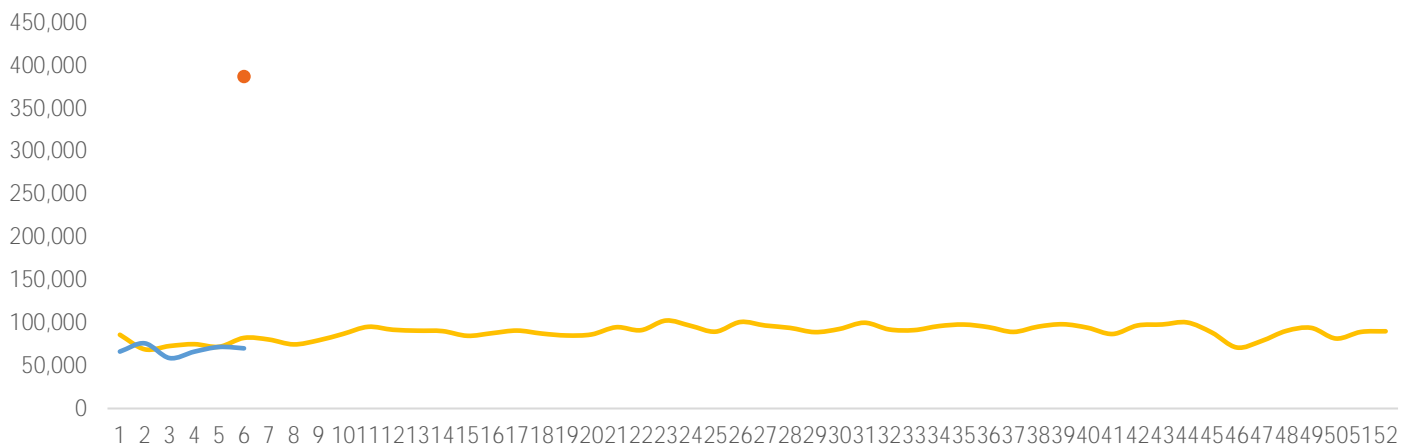

Visitor Totals

	Current Week	Previous Week	WoW % Change
Total Visitors	387,367	338,798	14.3%

Key Stats

Monday was the busiest day this week with a total of 68,600 visits. The busiest hour was at 1:00 PM on Monday with 7,844 visits. The busiest location was SW Cor. Of Malcolm X & 125th with a total of 91,832 visits.

Visitors by Day (All Locations)

% Share of Visitors by Day

Visitors by Day Part - Weekend

Morning	8,911
Lunch	14,517
Afternoon	13,437
Early Eve	8,714
Evening	4,746

Visitors by Day Part - Weekday

Morning	10,858
Lunch	14,264
Afternoon	15,231
Early Eve	9,824
Evening	4,887

Day Parts are calculated using the following time periods:
 Morning 06:00AM - 10:59AM
 Lunch 11:00AM - 1:59PM
 Afternoon 2:00PM - 4:59PM
 Early Evening 5:00PM - 7:59PM
 Evening 8:00PM - 11:59PM

Long Term Trend by Week

— 2019 Original Locations — 2020 Original Locations —●— 2020 All Locations

Visitors by Hour

	Monday	Tuesday	Wednesday	Thursday	Friday	Saturday	Sunday
6:00	858	675	772	576	252	456	233
7:00	2,331	2,397	2,330	1,698	913	1,166	651
8:00	2,870	3,194	2,869	2,379	1,101	1,947	1,004
9:00	3,481	3,087	3,050	2,470	1,532	3,893	1,836
10:00	4,368	3,158	3,269	2,326	2,333	3,946	2,689
11:00	5,703	3,699	3,661	3,288	3,547	4,735	2,880
12:00	7,105	4,261	4,397	3,877	5,989	4,867	4,760
13:00	7,844	4,448	4,427	3,763	5,312	6,137	5,655
14:00	5,653	4,490	4,307	4,103	4,919	4,860	4,434
15:00	5,900	5,111	4,889	4,874	5,038	4,925	4,198
16:00	5,850	5,813	5,305	4,978	4,924	4,681	3,776
17:00	4,635	4,375	4,229	3,662	4,256	3,750	3,350
18:00	3,063	3,171	3,050	2,930	3,225	3,035	2,684
19:00	2,688	2,471	2,351	2,387	2,629	2,624	1,985
20:00	1,804	2,061	1,772	1,863	1,919	2,021	1,282
21:00	1,343	1,558	1,323	1,431	1,469	1,473	1,010
22:00	820	1,039	820	937	1,104	1,393	687
23:00	605	790	574	503	699	1,176	450