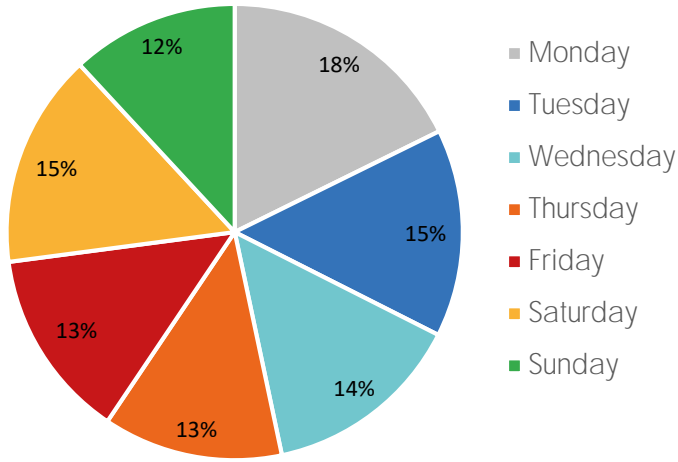

% Share of Visitors by Day