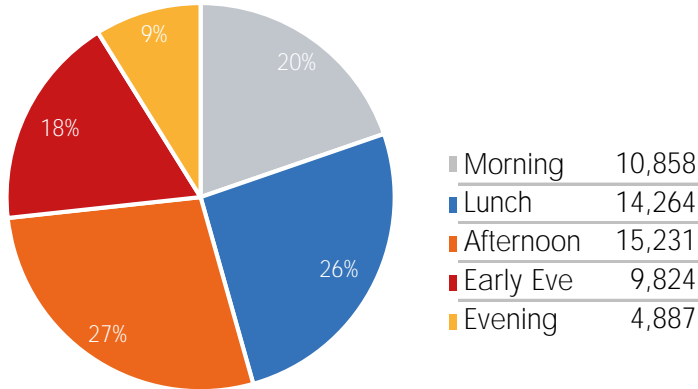

Visitor Totals

	Current Week	Previous Week	WoW % Change
Total Visitors	387,367	338,798	14.3%

Key Stats

Monday was the busiest day this week with a total of 68,600 visits. The busiest hour was at 1:00 PM on Monday with 7,844 visits. The busiest location was SW Cor. Of Malcolm X & 125th with a total of 91,832 visits.

Visitors by Day (Original Locations)

	Monday	Tuesday	Wednesday	Thursday	Friday	Saturday	Sunday	Total
Current Week	13,364	8,652	8,324	8,325	12,099	11,242	8,240	70,246
Previous Week	13,536	11,408	9,308	9,439	12,606	5,790	9,746	71,833
Previous Year	14,250	13,527	10,758	8,764	11,766	14,338	9,039	82,442
% Change WoW	-1.3%	-24.2%	-17.4%	-11.8%	-4.0%	94.2%	-15.5%	-2.2%
% Change YoY	-6.2%	-36.0%	-22.6%	-5.0%	2.8%	-21.6%	-8.8%	-14.8%

Visitors by Day (All Locations)

% Share of Visitors by Day

Visitors by Day Part - Weekend

Morning	8,911
Lunch	14,517
Afternoon	13,437
Early Eve	8,714
Evening	4,746

Visitors by Day Part - Weekday

Morning	10,858
Lunch	14,264
Afternoon	15,231
Early Eve	9,824
Evening	4,887

Day Parts are calculated using the following time periods:
 Morning 06:00AM - 10:59AM
 Lunch 11:00AM - 1:59PM
 Afternoon 2:00PM - 4:59PM
 Early Evening 5:00PM - 7:59PM
 Evening 8:00PM - 11:59PM

Long Term Trend by Week