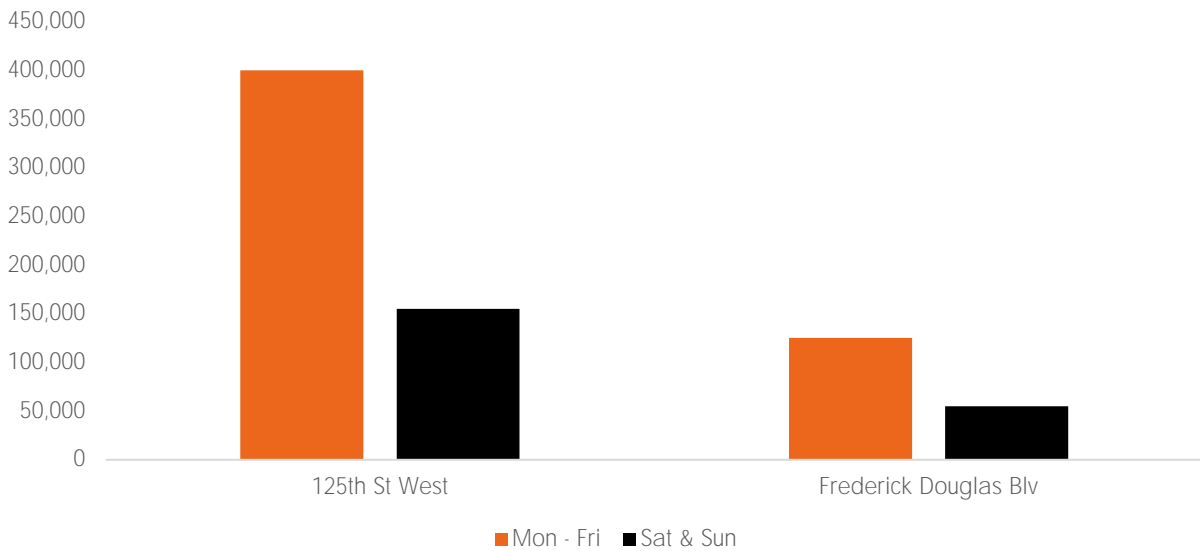

Pedestrian Counts 7am - 7pm

	Mon - Fri	Sat & Sun
125th St West	400,032	155,085
Frederick Douglas Blv	125,174	55,082

Pedestrian Counts by Day Part

	7am-11am	11am-2pm	2pm-6pm	6pm-12am
125th St West	110,261	227,298	183,146	101,237
Frederick Douglas Blv	33,386	62,931	70,730	43,462

Pedestrian Counts by Hour

— 125th St West — Frederick Douglas Blv

	125th St West	Frederick Douglas Blv
00:00	1,108	829
01:00	719	493
02:00	476	141
03:00	297	91
04:00	283	104
05:00	305	75
06:00	442	116
07:00	1,194	601
08:00	2,497	848
09:00	8,094	3,193
10:00	14,563	4,595
11:00	19,749	4,983
12:00	23,375	6,517
13:00	21,911	7,974
14:00	15,043	6,015
15:00	15,258	6,969
16:00	13,537	5,585
17:00	10,886	3,849
18:00	8,978	3,953
19:00	8,044	3,258
20:00	5,420	1,969
21:00	3,474	2,047
22:00	2,507	1,909
23:00	1,742	1,008

Pedestrian Counts by Weekday

Map of Locations

(1) 125th St West (2) Frederick Blv

*All values shown in this report are the total pedestrian counts for the month.