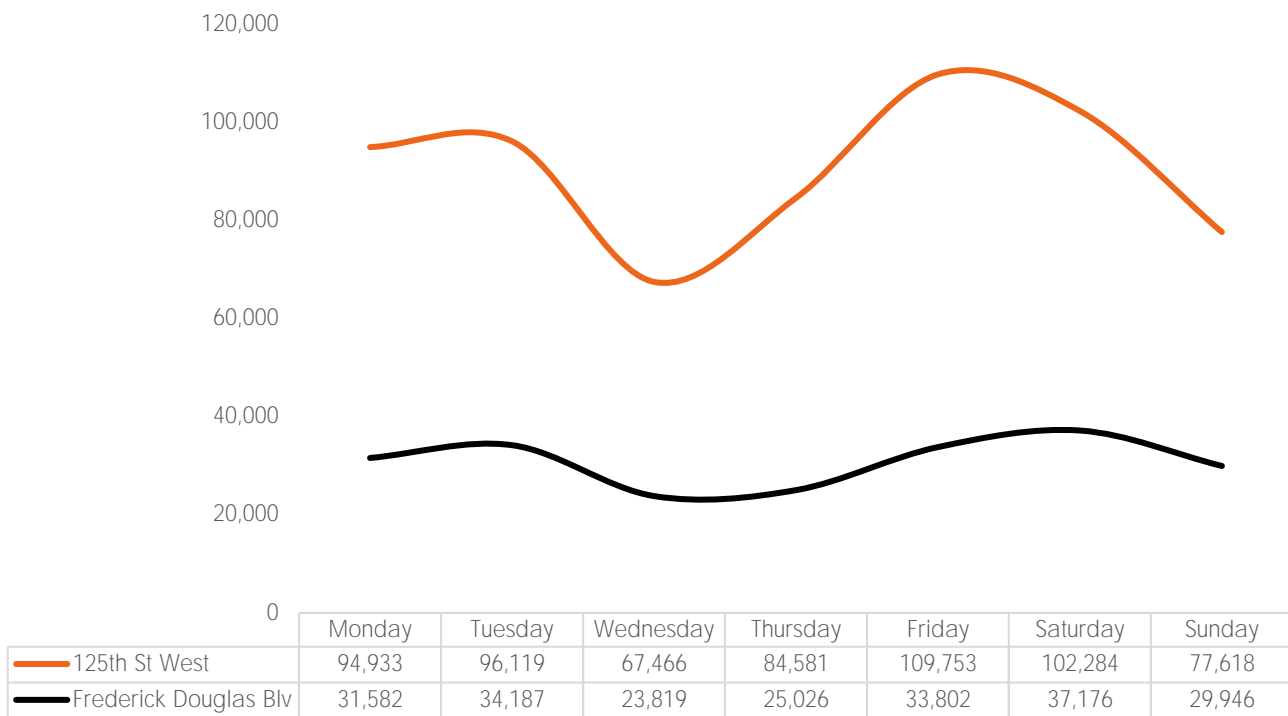

Pedestrian Counts 7am - 7pm

	Mon - Fri	Sat & Sun
125th St West	400,032	155,085
Frederick Douglas Blv	125,174	55,082

Pedestrian Counts by Day Part

	7am-11am	11am-2pm	2pm-6pm	6pm-12am
125th St West	110,261	227,298	183,146	101,237
Frederick Douglas Blv	33,386	62,931	70,730	43,462

Pedestrian Counts by Hour

— 125th St West — Frederick Douglas Blv

	125th St West	Frederick Douglas Blv
00:00	1,108	829
01:00	719	493
02:00	476	141
03:00	297	91
04:00	283	104
05:00	305	75
06:00	442	116
07:00	1,194	601
08:00	2,497	848
09:00	8,094	3,193
10:00	14,563	4,595
11:00	19,749	4,983
12:00	23,375	6,517
13:00	21,911	7,974
14:00	15,043	6,015
15:00	15,258	6,969
16:00	13,537	5,585
17:00	10,886	3,849
18:00	8,978	3,953
19:00	8,044	3,258
20:00	5,420	1,969
21:00	3,474	2,047
22:00	2,507	1,909
23:00	1,742	1,008

Pedestrian Counts by Weekday

Map of Locations

(1) 125th St West (2) Frederick Blv

*All values shown in this report are the total pedestrian counts for the month.