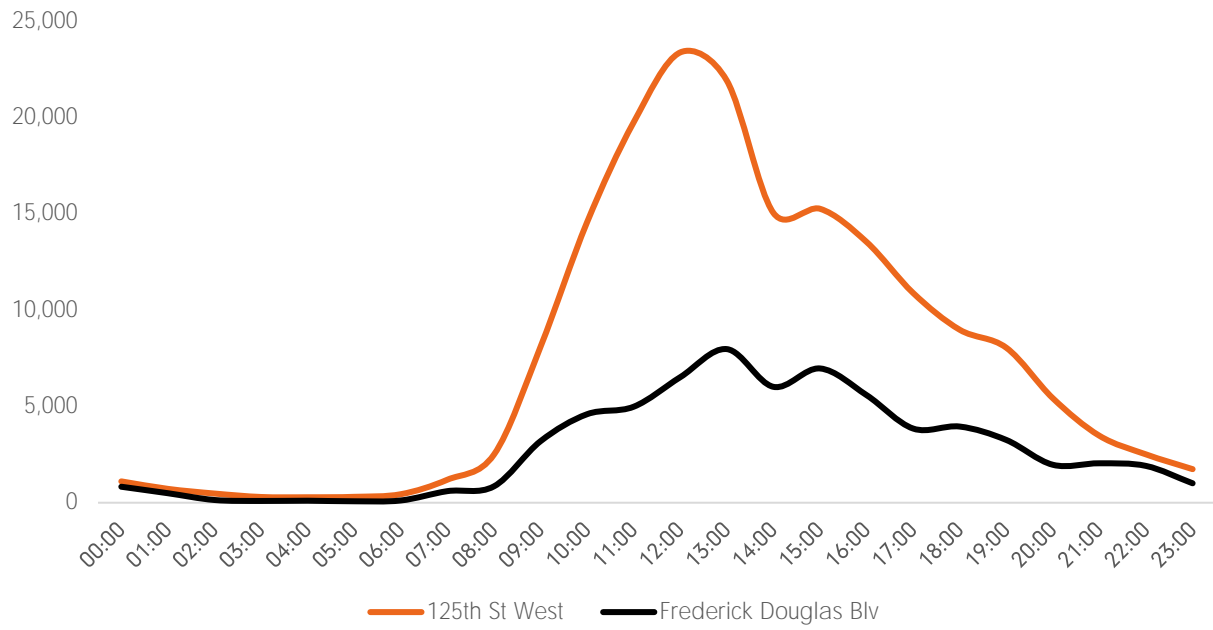

Pedestrian Counts 7am - 7pm

	Mon - Fri	Sat & Sun
125th St West	400,032	155,085
Frederick Douglas Blv	125,174	55,082

Pedestrian Counts by Day Part

	7am-11am	11am-2pm	2pm-6pm	6pm-12am
125th St West	110,261	227,298	183,146	101,237
Frederick Douglas Blv	33,386	62,931	70,730	43,462

Pedestrian Counts by Hour

— 125th St West — Frederick Douglas Blv

	125th St West	Frederick Douglas Blv
00:00	1,108	829
01:00	719	493
02:00	476	141
03:00	297	91
04:00	283	104
05:00	305	75
06:00	442	116
07:00	1,194	601
08:00	2,497	848
09:00	8,094	3,193
10:00	14,563	4,595
11:00	19,749	4,983
12:00	23,375	6,517
13:00	21,911	7,974
14:00	15,043	6,015
15:00	15,258	6,969
16:00	13,537	5,585
17:00	10,886	3,849
18:00	8,978	3,953
19:00	8,044	3,258
20:00	5,420	1,969
21:00	3,474	2,047
22:00	2,507	1,909
23:00	1,742	1,008

Pedestrian Counts by Weekday

Map of Locations

(1) 125th St West (2) Frederick Blv

*All values shown in this report are the total pedestrian counts for the month.