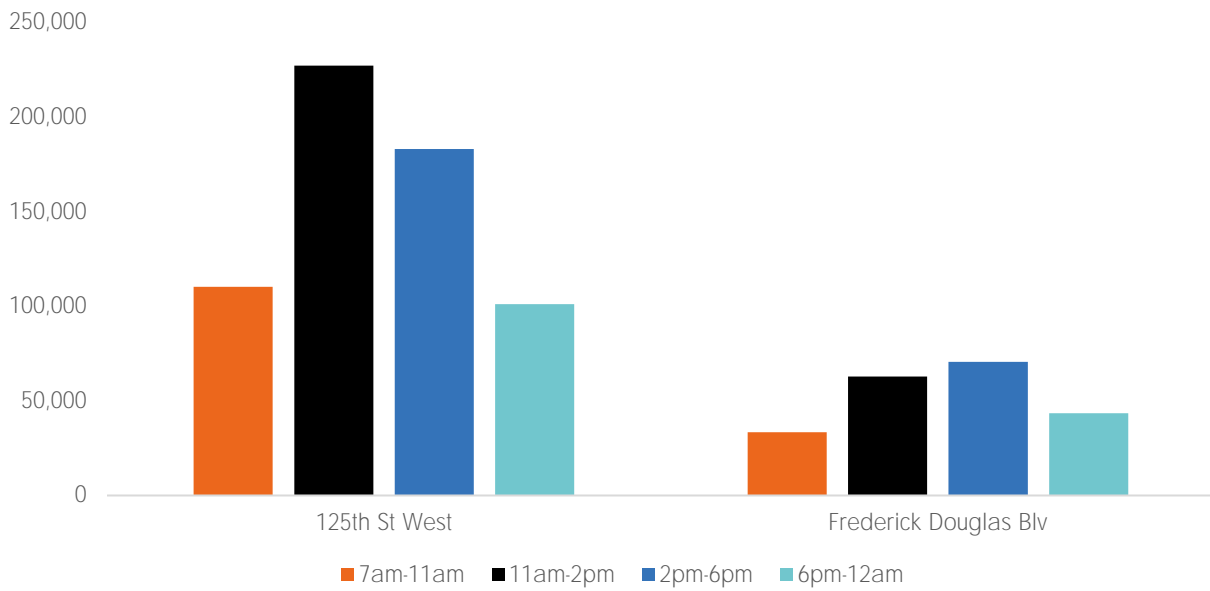

Pedestrian Counts 7am - 7pm

	Mon - Fri	Sat & Sun
125th St West	400,032	155,085
Frederick Douglas Blv	125,174	55,082

Pedestrian Counts by Day Part

	7am-11am	11am-2pm	2pm-6pm	6pm-12am
125th St West	110,261	227,298	183,146	101,237
Frederick Douglas Blv	33,386	62,931	70,730	43,462

Pedestrian Counts by Hour

— 125th St West — Frederick Douglas Blv

	125th St West	Frederick Douglas Blv
00:00	1,108	829
01:00	719	493
02:00	476	141
03:00	297	91
04:00	283	104
05:00	305	75
06:00	442	116
07:00	1,194	601
08:00	2,497	848
09:00	8,094	3,193
10:00	14,563	4,595
11:00	19,749	4,983
12:00	23,375	6,517
13:00	21,911	7,974
14:00	15,043	6,015
15:00	15,258	6,969
16:00	13,537	5,585
17:00	10,886	3,849
18:00	8,978	3,953
19:00	8,044	3,258
20:00	5,420	1,969
21:00	3,474	2,047
22:00	2,507	1,909
23:00	1,742	1,008

Pedestrian Counts by Weekday

Map of Locations

(1) 125th St West (2) Frederick Blv

*All values shown in this report are the total pedestrian counts for the month.