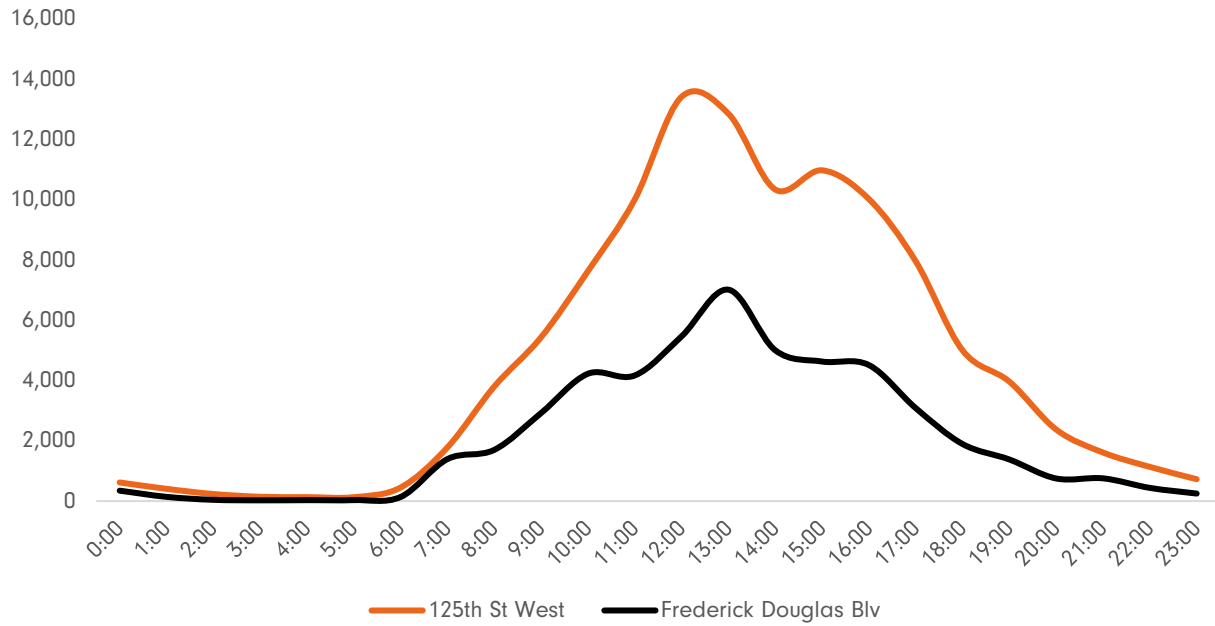

### Pedestrian Counts 7am - 7pm

	Mon - Fri	Sat & Sun
125th St West	<b>254,081</b>	<b>99,162</b>
Frederick Douglas Blv	<b>99,773</b>	<b>45,995</b>

### Pedestrian Counts by Day Part

	7am-11am	11am-2pm	2pm-6pm	6pm-12am
125th St West	<b>76,530</b>	<b>124,950</b>	<b>133,175</b>	<b>54,882</b>
Frederick Douglas Blv	<b>33,561</b>	<b>47,987</b>	<b>57,077</b>	<b>19,545</b>

## Pedestrian Counts by Hour

	125th St West	Frederick Douglas Blv
0:00	618	346
1:00	406	141
2:00	235	42
3:00	144	25
4:00	132	31
5:00	130	33
6:00	450	137
7:00	1,781	1,394
8:00	3,800	1,699
9:00	5,433	2,921
10:00	7,626	4,223
11:00	10,001	4,166
12:00	13,405	5,463
13:00	12,847	7,011
14:00	10,332	5,002
15:00	10,969	4,628
16:00	10,016	4,511
17:00	7,953	3,084
18:00	4,999	1,893
19:00	3,962	1,380
20:00	2,373	750
21:00	1,611	755
22:00	1,134	438
23:00	726	250

### Map of Locations

(1) 125th St West      (2) Frederick Blv

\*All values shown in this report are the total pedestrian counts for the month.