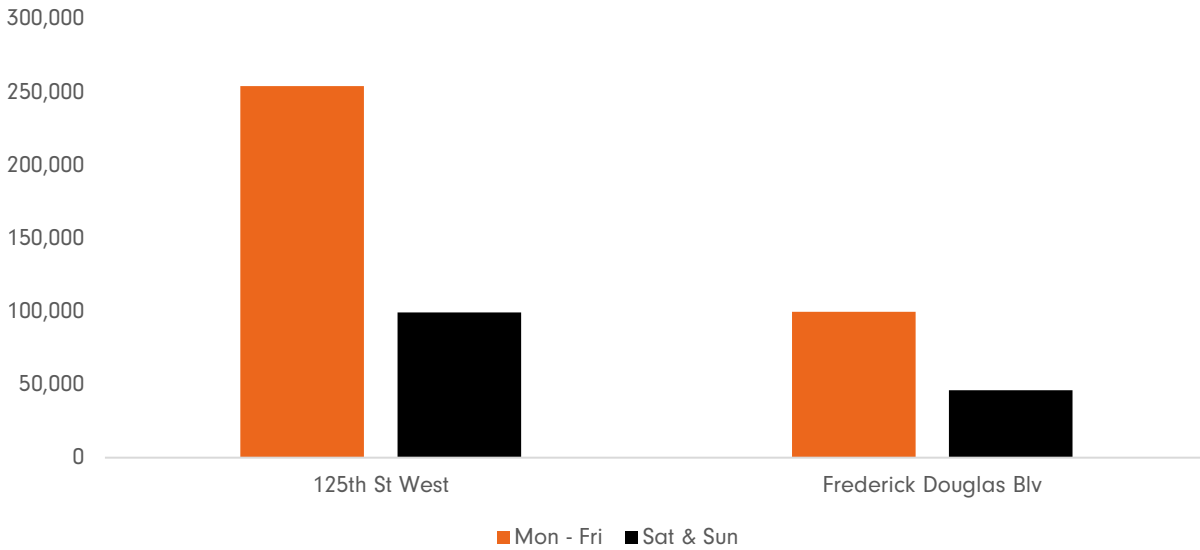

### Pedestrian Counts 7am - 7pm

	Mon - Fri	Sat & Sun
125th St West	<b>254,081</b>	<b>99,162</b>
Frederick Douglas Blv	<b>99,773</b>	<b>45,995</b>

### Pedestrian Counts by Day Part

	7am-11am	11am-2pm	2pm-6pm	6pm-12am
125th St West	<b>76,530</b>	<b>124,950</b>	<b>133,175</b>	<b>54,882</b>
Frederick Douglas Blv	<b>33,561</b>	<b>47,987</b>	<b>57,077</b>	<b>19,545</b>

## Pedestrian Counts by Hour

	125th St West	Frederick Douglas Blv
0:00	618	346
1:00	406	141
2:00	235	42
3:00	144	25
4:00	132	31
5:00	130	33
6:00	450	137
7:00	1,781	1,394
8:00	3,800	1,699
9:00	5,433	2,921
10:00	7,626	4,223
11:00	10,001	4,166
12:00	13,405	5,463
13:00	12,847	7,011
14:00	10,332	5,002
15:00	10,969	4,628
16:00	10,016	4,511
17:00	7,953	3,084
18:00	4,999	1,893
19:00	3,962	1,380
20:00	2,373	750
21:00	1,611	755
22:00	1,134	438
23:00	726	250

### Map of Locations

(1) 125th St West      (2) Frederick Blv

\*All values shown in this report are the total pedestrian counts for the month.