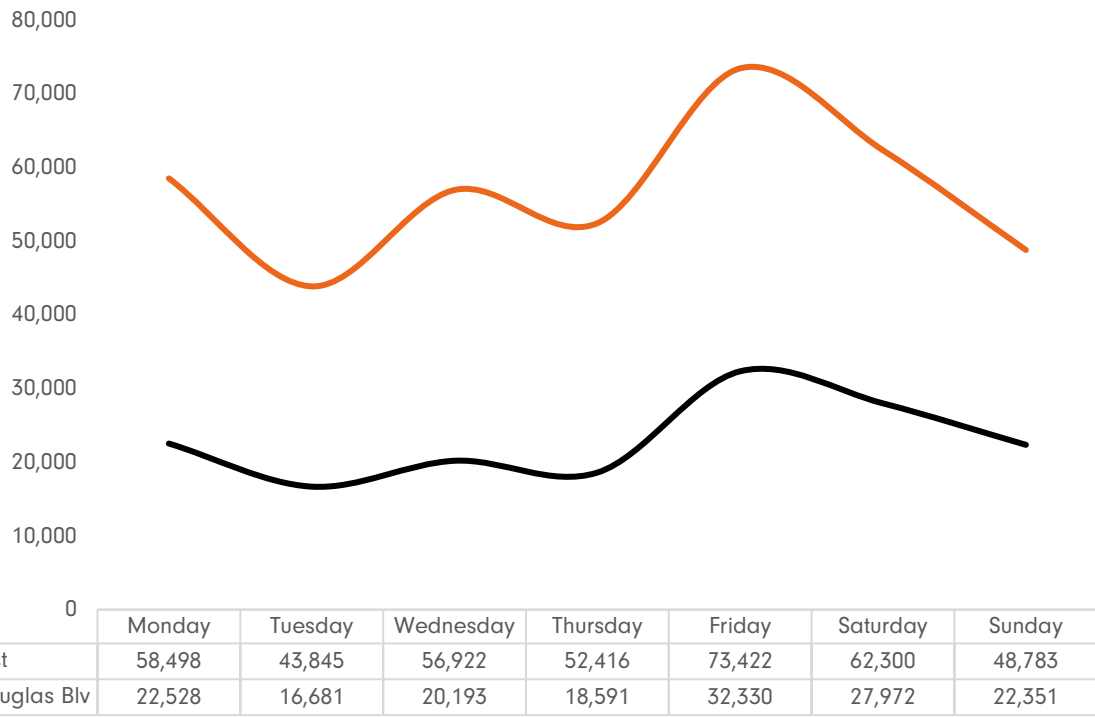

### Pedestrian Counts 7am - 7pm

	Mon - Fri	Sat & Sun
125th St West	<b>254,081</b>	<b>99,162</b>
Frederick Douglas Blv	<b>99,773</b>	<b>45,995</b>

### Pedestrian Counts by Day Part

	7am-11am	11am-2pm	2pm-6pm	6pm-12am
125th St West	<b>76,530</b>	<b>124,950</b>	<b>133,175</b>	<b>54,882</b>
Frederick Douglas Blv	<b>33,561</b>	<b>47,987</b>	<b>57,077</b>	<b>19,545</b>

## Pedestrian Counts by Hour

	125th St West	Frederick Douglas Blv
0:00	618	346
1:00	406	141
2:00	235	42
3:00	144	25
4:00	132	31
5:00	130	33
6:00	450	137
7:00	1,781	1,394
8:00	3,800	1,699
9:00	5,433	2,921
10:00	7,626	4,223
11:00	10,001	4,166
12:00	13,405	5,463
13:00	12,847	7,011
14:00	10,332	5,002
15:00	10,969	4,628
16:00	10,016	4,511
17:00	7,953	3,084
18:00	4,999	1,893
19:00	3,962	1,380
20:00	2,373	750
21:00	1,611	755
22:00	1,134	438
23:00	726	250

### Map of Locations

(1) 125th St West      (2) Frederick Blv

\*All values shown in this report are the total pedestrian counts for the month.