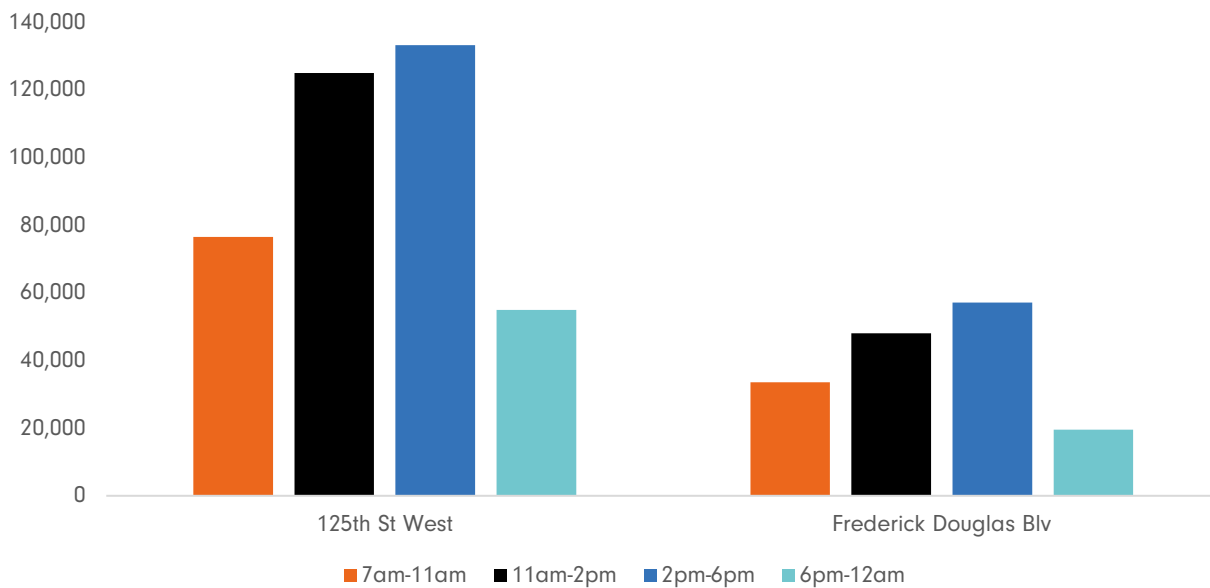

### Pedestrian Counts 7am - 7pm

	Mon - Fri	Sat & Sun
125th St West	<b>254,081</b>	<b>99,162</b>
Frederick Douglas Blv	<b>99,773</b>	<b>45,995</b>

### Pedestrian Counts by Day Part

	7am-11am	11am-2pm	2pm-6pm	6pm-12am
125th St West	<b>76,530</b>	<b>124,950</b>	<b>133,175</b>	<b>54,882</b>
Frederick Douglas Blv	<b>33,561</b>	<b>47,987</b>	<b>57,077</b>	<b>19,545</b>

## Pedestrian Counts by Hour

	125th St West	Frederick Douglas Blv
0:00	618	346
1:00	406	141
2:00	235	42
3:00	144	25
4:00	132	31
5:00	130	33
6:00	450	137
7:00	1,781	1,394
8:00	3,800	1,699
9:00	5,433	2,921
10:00	7,626	4,223
11:00	10,001	4,166
12:00	13,405	5,463
13:00	12,847	7,011
14:00	10,332	5,002
15:00	10,969	4,628
16:00	10,016	4,511
17:00	7,953	3,084
18:00	4,999	1,893
19:00	3,962	1,380
20:00	2,373	750
21:00	1,611	755
22:00	1,134	438
23:00	726	250

### Map of Locations

(1) 125th St West      (2) Frederick Blv

\*All values shown in this report are the total pedestrian counts for the month.