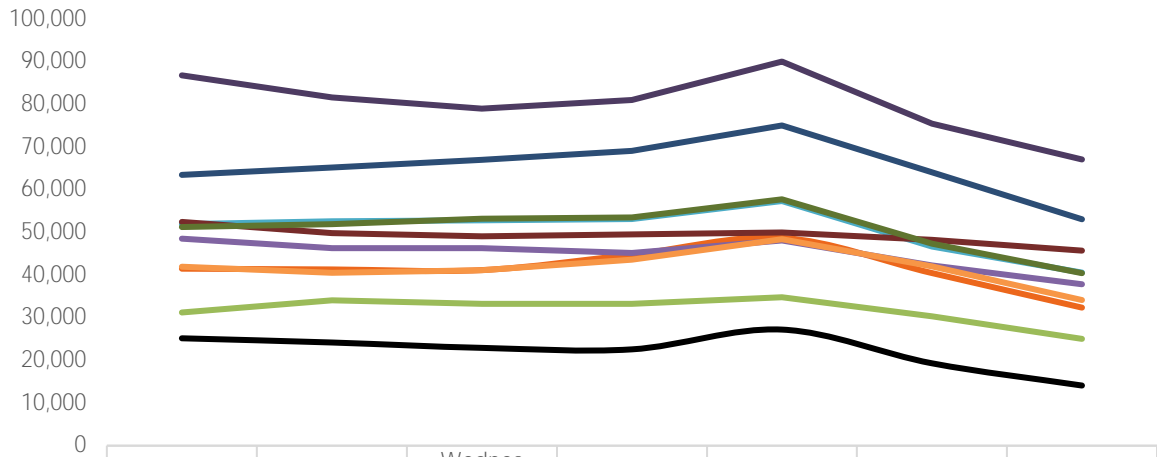

Pedestrian Counts by Weekday

	Monday	Tuesday	Wednesday	Thursday	Friday	Saturday	Sunday
125th St West	41,477	41,304	41,150	44,773	48,708	40,455	32,354
Frederick Douglas Blv	25,170	24,180	22,925	22,578	27,204	19,311	14,094
NE Cor. 125th / Malcolm X	31,234	34,093	33,253	33,267	34,788	30,331	25,031
NW Cor. 125th / Malcolm X	48,514	46,295	46,315	45,139	48,096	42,264	37,829
SE Cor. 125th / Malcolm X	51,896	52,580	52,787	53,133	57,331	46,681	40,564
SW Cor. 125th / Malcolm X	41,924	40,550	41,092	43,570	48,383	41,979	34,132
NE Cor. Malcolm X / 125th	63,427	65,172	66,987	69,076	75,039	64,076	53,054
NW Cor. Malcolm X / 125th	52,438	49,828	49,058	49,503	49,940	48,203	45,706
SE Cor. Malcolm X / 125th	51,269	51,924	53,183	53,502	57,738	47,351	40,427
SW Cor. Malcolm X / 125th	86,753	81,608	78,959	80,978	90,009	75,475	67,073