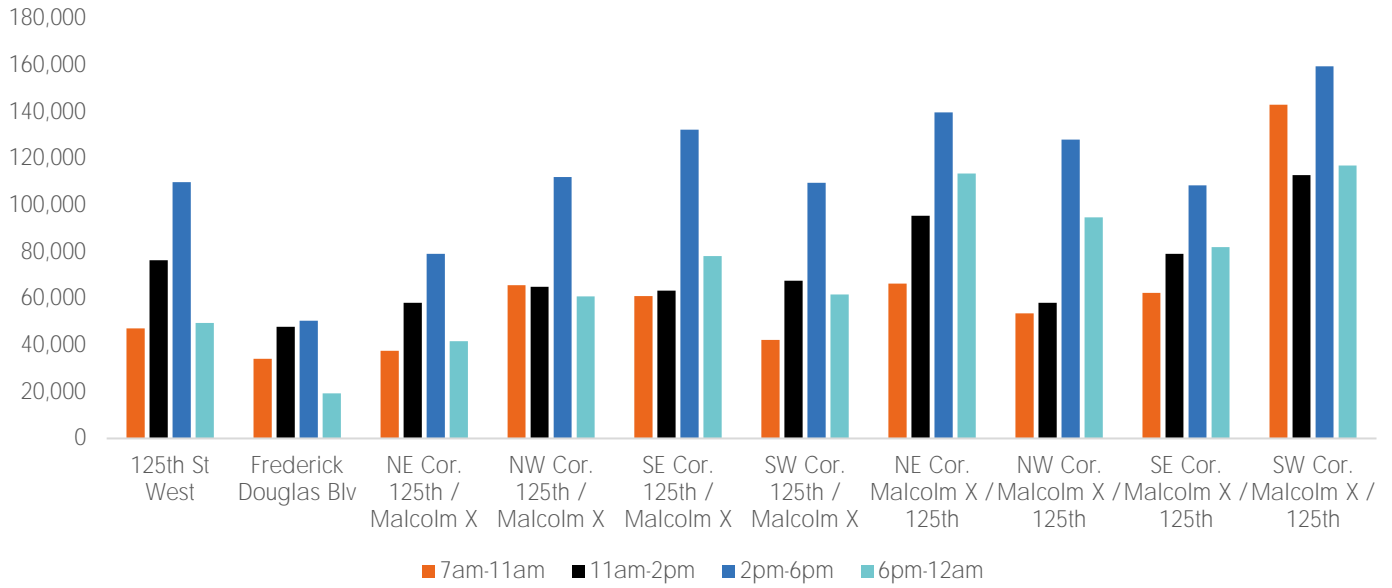

Pedestrian Counts 7am - 7pm

	Mon - Fri	Sat & Sun
125th St West	189,944	63,388
Frederick Douglas Blv	110,966	29,460
NE Cor. 125th / Malcolm X	144,971	47,272
NW Cor. 125th / Malcolm X	201,236	67,243
SE Cor. 125th / Malcolm X	215,279	66,930
SW Cor. 125th / Malcolm X	178,489	63,342
NE Cor. Malcolm X / 125th	253,512	84,368
NW Cor. Malcolm X / 125th	208,615	76,327
SE Cor. Malcolm X / 125th	208,698	65,692
SW Cor. Malcolm X / 125th	339,104	112,217

Pedestrian Counts by Day Part

	7am-11am	11am-2pm	2pm-6pm	6pm-12am
125th St West	47,226	76,411	109,896	49,496
Frederick Douglas Blv	34,197	47,859	50,468	19,378
NE Cor. 125th / Malcolm X	37,515	58,106	79,156	41,726
NW Cor. 125th / Malcolm X	65,628	65,003	112,066	60,836
SE Cor. 125th / Malcolm X	61,070	63,402	132,315	78,217
SW Cor. 125th / Malcolm X	42,191	67,554	109,527	61,734
NE Cor. Malcolm X / 125th	66,435	95,470	139,789	113,618
NW Cor. Malcolm X / 125th	53,601	58,113	128,130	94,764
SE Cor. Malcolm X / 125th	62,372	79,079	108,523	82,079
SW Cor. Malcolm X / 125th	143,000	112,846	159,468	116,937