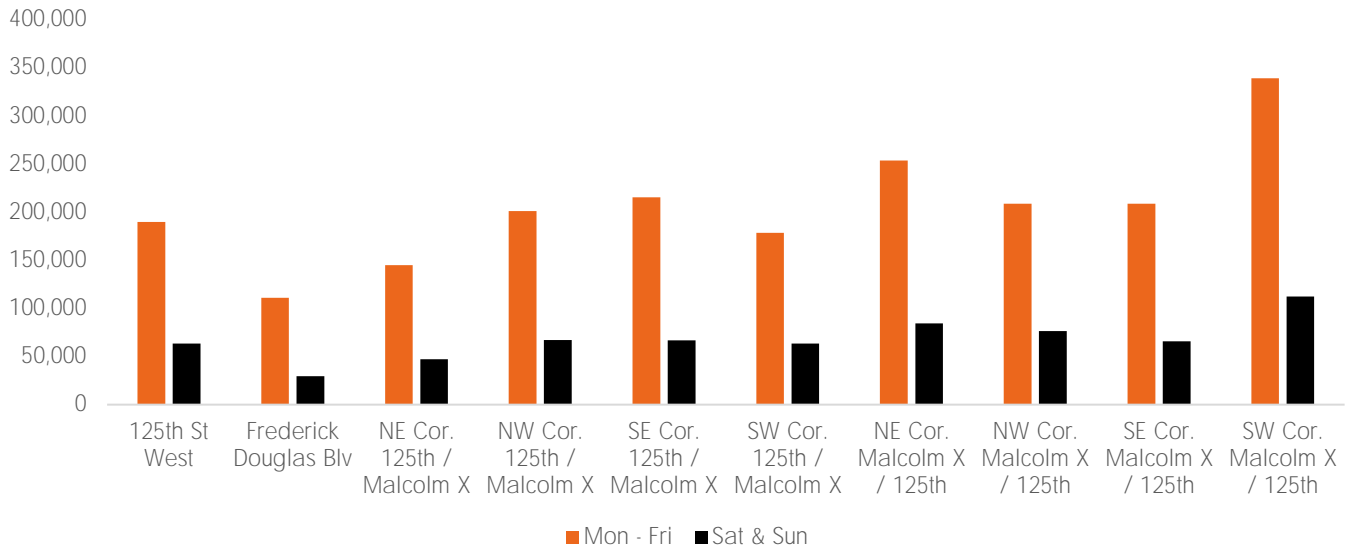

Pedestrian Counts 7am - 7pm

	Mon - Fri	Sat & Sun
125th St West	189,944	63,388
Frederick Douglas Blv	110,966	29,460
NE Cor. 125th / Malcolm X	144,971	47,272
NW Cor. 125th / Malcolm X	201,236	67,243
SE Cor. 125th / Malcolm X	215,279	66,930
SW Cor. 125th / Malcolm X	178,489	63,342
NE Cor. Malcolm X / 125th	253,512	84,368
NW Cor. Malcolm X / 125th	208,615	76,327
SE Cor. Malcolm X / 125th	208,698	65,692
SW Cor. Malcolm X / 125th	339,104	112,217

Pedestrian Counts by Day Part

	7am-11am	11am-2pm	2pm-6pm	6pm-12am
125th St West	47,226	76,411	109,896	49,496
Frederick Douglas Blv	34,197	47,859	50,468	19,378
NE Cor. 125th / Malcolm X	37,515	58,106	79,156	41,726
NW Cor. 125th / Malcolm X	65,628	65,003	112,066	60,836
SE Cor. 125th / Malcolm X	61,070	63,402	132,315	78,217
SW Cor. 125th / Malcolm X	42,191	67,554	109,527	61,734
NE Cor. Malcolm X / 125th	66,435	95,470	139,789	113,618
NW Cor. Malcolm X / 125th	53,601	58,113	128,130	94,764
SE Cor. Malcolm X / 125th	62,372	79,079	108,523	82,079
SW Cor. Malcolm X / 125th	143,000	112,846	159,468	116,937