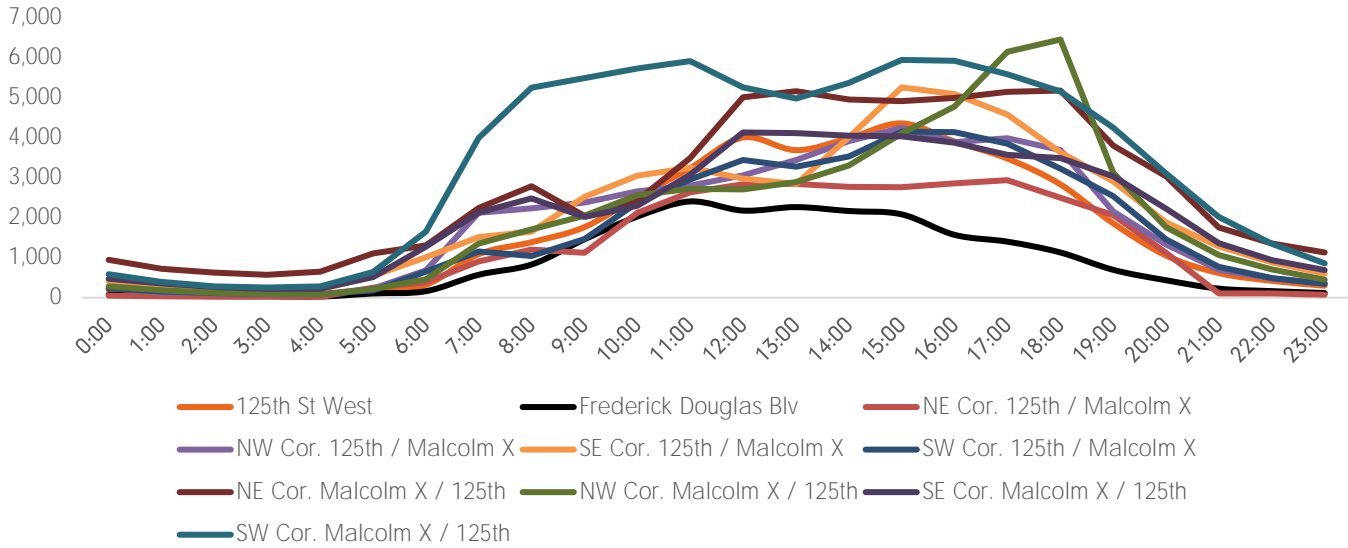

Average Pedestrian Counts by Hour

	125th St West	Frederick Douglas Blv	NE Cor. 125th / Malcolm X	NW Cor. 125th / Malcolm X	SE Cor. 125th / Malcolm X	SW Cor. 125th / Malcolm X	NE Cor. Malcolm X / 125th	NW Cor. Malcolm X / 125th	SE Cor. Malcolm X / 125th	SW Cor. Malcolm X / 125th
0:00	196	78	53	243	416	234	946	284	476	583
1:00	117	57	32	134	271	157	722	188	354	397
2:00	85	38	27	108	227	115	629	121	269	281
3:00	61	36	23	79	182	94	572	91	220	255
4:00	66	30	18	82	203	94	647	78	228	279
5:00	180	106	247	229	547	178	1,108	219	516	642
6:00	323	163	386	685	1,008	646	1,308	458	1,271	1,649
7:00	1,086	573	908	2,117	1,513	1,152	2,240	1,353	2,126	3,985
8:00	1,386	829	1,204	2,231	1,648	1,037	2,778	1,700	2,476	5,240
9:00	1,762	1,458	1,125	2,371	2,518	1,460	2,043	2,044	2,017	5,484
10:00	2,513	2,025	2,123	2,657	3,046	2,378	2,429	2,559	2,292	5,719
11:00	3,235	2,402	2,630	2,796	3,246	2,946	3,483	2,718	3,066	5,906
12:00	3,999	2,174	2,831	3,055	2,976	3,436	5,000	2,702	4,124	5,248
13:00	3,682	2,261	2,840	3,436	2,835	3,268	5,156	2,882	4,107	4,967
14:00	3,980	2,163	2,766	3,905	4,003	3,524	4,948	3,304	4,043	5,361
15:00	4,350	2,080	2,757	4,241	5,249	4,144	4,905	4,099	4,026	5,934
16:00	3,898	1,569	2,853	3,885	5,078	4,134	4,983	4,770	3,872	5,910
17:00	3,471	1,398	2,933	3,979	4,573	3,844	5,134	6,132	3,563	5,577
18:00	2,828	1,129	2,495	3,683	3,632	3,223	5,169	6,443	3,488	5,144
19:00	1,856	696	2,060	2,150	2,904	2,535	3,798	3,117	3,029	4,246
20:00	1,052	435	1,117	1,325	1,881	1,457	3,029	1,758	2,222	3,099
21:00	614	226	105	699	1,277	769	1,753	1,065	1,359	2,013
22:00	421	165	108	479	877	492	1,350	702	935	1,348
23:00	299	117	75	356	603	344	1,130	453	693	855