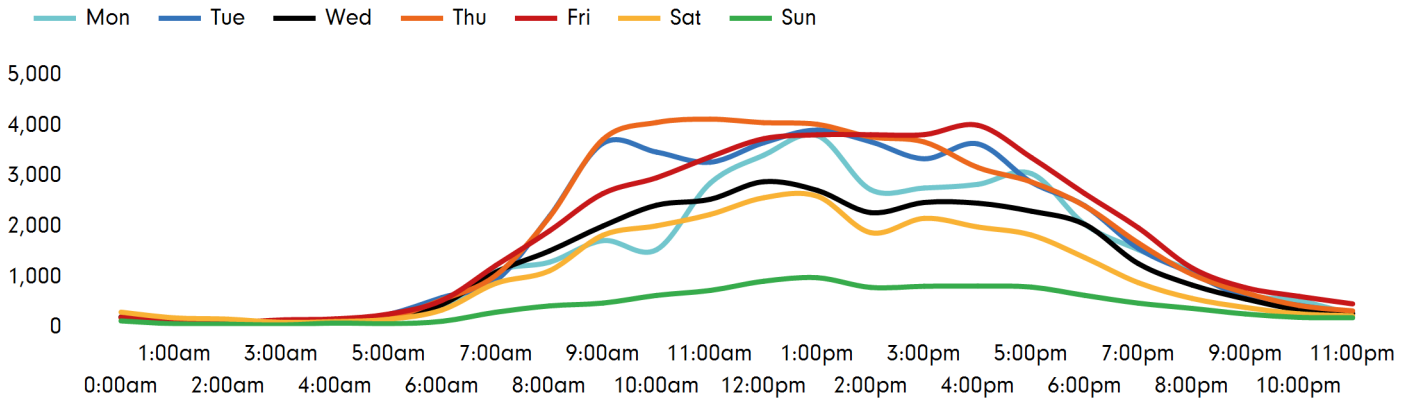

The change in footfall for 125th Street Bid over the last 52 weeks is 5% down on the previous year.

Footfall for the year to date is 19.2% down on the previous year.

The number of visitors counted for week commencing 23 March 2020 was 234,255.

The busiest day in week commencing 23 March 2020 was Thursday with 44,733 visitors.

The peak hour of the week was 11:00 on Thursday 26 March 2020 with footfall of 4,130

Ped Counts by week

■ This Week ■ Previous Year
■ Previous Week ■ 2 Years Ago

Weather

	Mon	Tue	Wed	Thu	Fri	Sat	Sun
This week	 42°	 55°	 46°	 55°	 64°	 51°	 53°
Previous week	 44°	 57°	 53°	 53°	 75°	 50°	 42°
Previous year	 51°	 46°	 48°	 53°	 62°	 59°	 66°

Ped Counts by day

Ped Counts by hour