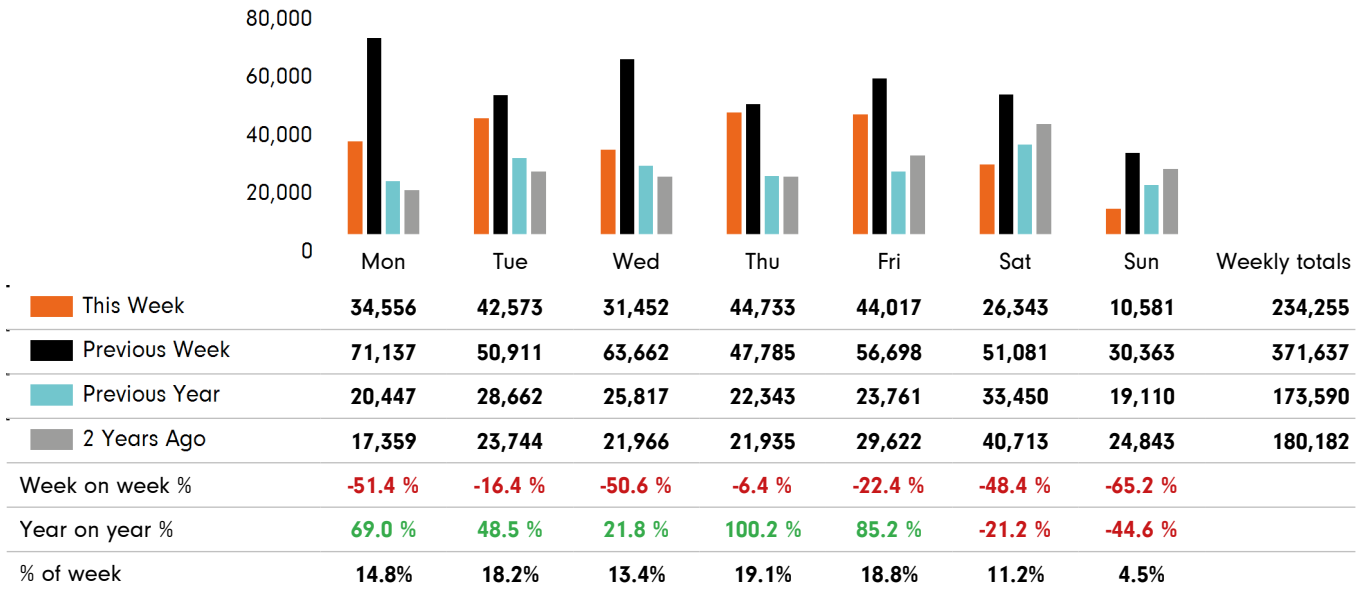

The change in footfall for 125th Street Bid over the last 52 weeks is 5% down on the previous year.

Footfall for the year to date is 19.2% down on the previous year.

The number of visitors counted for week commencing 23 March 2020 was 234,255.

The busiest day in week commencing 23 March 2020 was Thursday with 44,733 visitors.

The peak hour of the week was 11:00 on Thursday 26 March 2020 with footfall of 4,130

Ped Counts by week

■ This Week ■ Previous Year
■ Previous Week ■ 2 Years Ago

Weather

	Mon	Tue	Wed	Thu	Fri	Sat	Sun
This week	 42°	 55°	 46°	 55°	 64°	 51°	 53°
Previous week	 44°	 57°	 53°	 53°	 75°	 50°	 42°
Previous year	 51°	 46°	 48°	 53°	 62°	 59°	 66°

Ped Counts by day

Ped Counts by hour