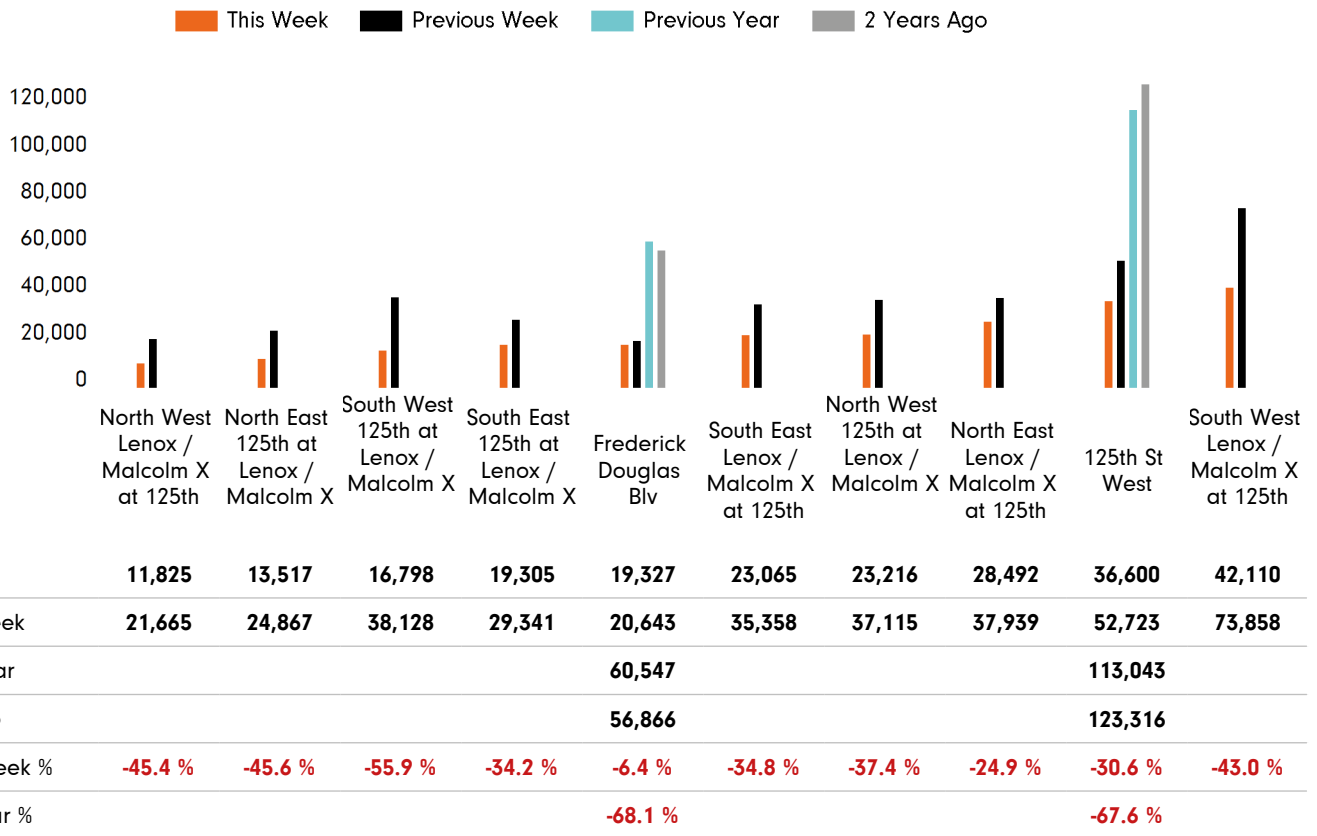

The change in footfall for 125th Street Bid over the last 52 weeks is 5% down on the previous year.

Footfall for the year to date is 19.2% down on the previous year.

The number of visitors counted for week commencing 23 March 2020 was 234,255.

The busiest day in week commencing 23 March 2020 was Thursday with 44,733 visitors.

The peak hour of the week was 11:00 on Thursday 26 March 2020 with footfall of 4,130

Ped Counts by week

■ This Week ■ Previous Year
■ Previous Week ■ 2 Years Ago

Weather

	Mon	Tue	Wed	Thu	Fri	Sat	Sun
This week	 42°	 55°	 46°	 55°	 64°	 51°	 53°
Previous week	 44°	 57°	 53°	 53°	 75°	 50°	 42°
Previous year	 51°	 46°	 48°	 53°	 62°	 59°	 66°

Ped Counts by day

Ped Counts by hour

Ped Counts by week

Ped Counts by location

Notes

Year to Date % Change is the annual % change in footfall from January of this year compared to the same period last year. Week1, 2020 to Week 13, 2020 Vs Week 1, 2019 to Week 13, 2019