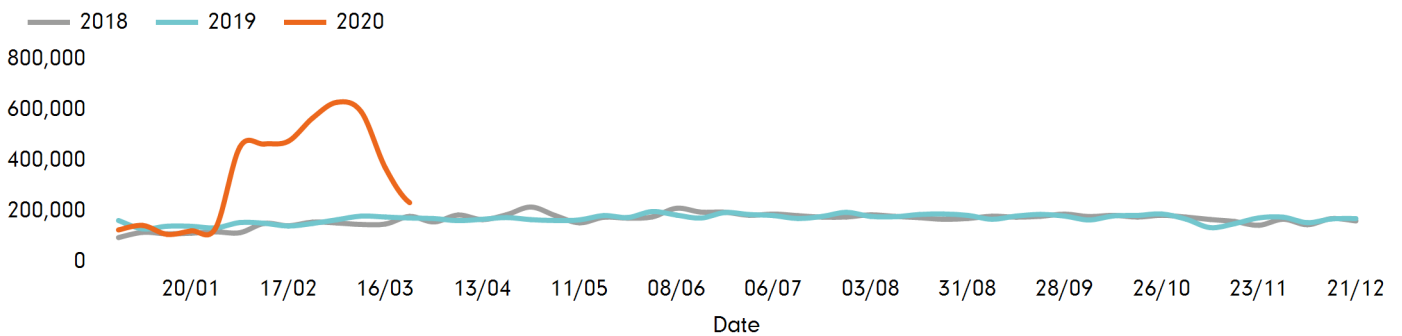

The change in footfall for 125th Street Bid over the last 52 weeks is 5% down on the previous year.

Footfall for the year to date is 19.2% down on the previous year.

The number of visitors counted for week commencing 23 March 2020 was 234,255.

The busiest day in week commencing 23 March 2020 was Thursday with 44,733 visitors.

The peak hour of the week was 11:00 on Thursday 26 March 2020 with footfall of 4,130

Ped Counts by week

■ This Week ■ Previous Year
■ Previous Week ■ 2 Years Ago

Weather

	Mon	Tue	Wed	Thu	Fri	Sat	Sun
This week	 42°	 55°	 46°	 55°	 64°	 51°	 53°
Previous week	 44°	 57°	 53°	 53°	 75°	 50°	 42°
Previous year	 51°	 46°	 48°	 53°	 62°	 59°	 66°

Ped Counts by day

Ped Counts by hour

Ped Counts by week

Ped Counts by location

Notes

Year to Date % Change is the annual % change in footfall from January of this year compared to the same period last year. Week1, 2020 to Week 13, 2020 Vs Week 1, 2019 to Week 13, 2019