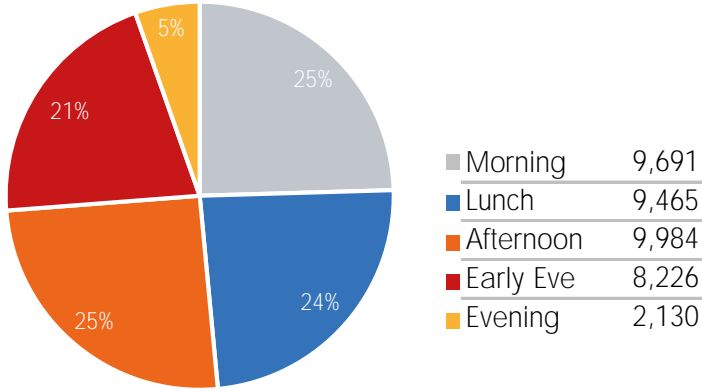

Visitor Totals

	Current Week	Previous Week	WoW % Change
Total Visitors	278,207	267,143	4.1%

Key Stats

Monday was the busiest day this week with a total of 44,092 visits. The busiest hour was at 5:00 PM on Thursday with 4,043 visits. The busiest location was SW Cor. Of Malcolm X & 125th with a total of 51,783 visits.

Visitors by Day (Original Locations)

	Monday	Tuesday	Wednesday	Thursday	Friday	Saturday	Sunday	Total
Current Week	5,320	4,293	4,506	5,625	4,332	4,645	3,162	31,883
Previous Week	2,281	4,566	4,819	3,787	4,308	6,157	2,920	28,838
Previous Year	14,482	16,046	13,071	13,208	15,457	17,052	13,344	102,660
% Change WoW	133.2%	-6.0%	-17.4%	48.5%	0.6%	-24.6%	8.3%	10.6%
% Change YoY	-63.3%	-73.2%	-65.5%	-57.4%	-72.0%	-72.8%	-76.3%	-68.9%

Visitors by Day (All Locations)

% Share of Visitors by Day

Visitors by Day Part - Weekend

Morning	7,278
Lunch	8,895
Afternoon	9,829
Early Eve	8,070
Evening	2,423

Visitors by Day Part - Weekday

Morning	9,691
Lunch	9,465
Afternoon	9,984
Early Eve	8,226
Evening	2,130

Day Parts are calculated using the following time periods:
 Morning 06:00AM - 10:59AM
 Lunch 11:00AM - 1:59PM
 Afternoon 2:00PM - 4:59PM
 Early Evening 5:00PM - 7:59PM
 Evening 8:00PM - 11:59PM

Long Term Trend by Week