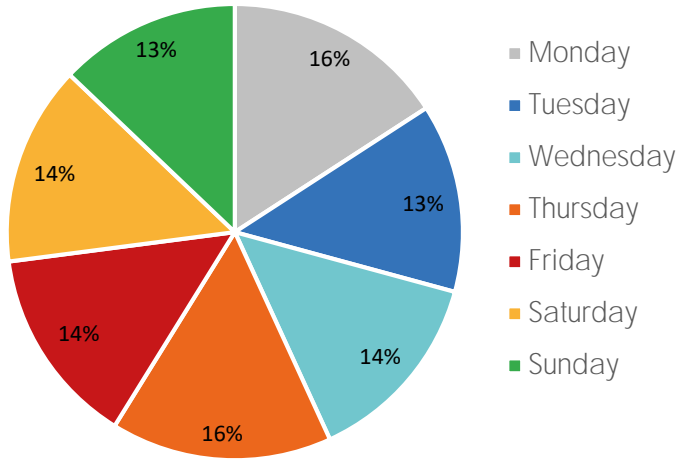

Visitor Totals

	Current Week	Previous Week	WoW % Change
Total Visitors	278,207	267,143	4.1%

Key Stats

Monday was the busiest day this week with a total of 44,092 visits. The busiest hour was at 5:00 PM on Thursday with 4,043 visits. The busiest location was SW Cor. Of Malcolm X & 125th with a total of 51,783 visits.

Note: Original Locations include 125th St and Frederick Douglas Blvd: NE

Visitors by Day (All Locations)

	Monday	Tuesday	Wednesday	Thursday	Friday	Saturday	Sunday	Total
Current Week	44,092	37,209	38,750	43,634	39,238	39,438	35,846	278,207
Previous Week	30,723	41,612	40,094	34,772	39,737	47,306	32,899	267,143
Change WoW	13,369	-4,403	-1,344	8,862	-499	-7,868	2,947	11,064
% Change WoW	43.5%	-10.6%	-17.4%	25.5%	-1.3%	-16.6%	9.0%	4.1%

Visitors by Day (Original Locations)

	Monday	Tuesday	Wednesday	Thursday	Friday	Saturday	Sunday	Total
Current Week	5,320	4,293	4,506	5,625	4,332	4,645	3,162	31,883
Previous Week	2,281	4,566	4,819	3,787	4,308	6,157	2,920	28,838
Previous Year	14,482	16,046	13,071	13,208	15,457	17,052	13,344	102,660
% Change WoW	133.2%	-6.0%	-17.4%	48.5%	0.6%	-24.6%	8.3%	10.6%
% Change YoY	-63.3%	-73.2%	-65.5%	-57.4%	-72.0%	-72.8%	-76.3%	-68.9%

Visitors by Day (All Locations)

% Share of Visitors by Day

Visitors by Day Part - Weekend

Morning	7,278
Lunch	8,895
Afternoon	9,829
Early Eve	8,070
Evening	2,423

Visitors by Day Part - Weekday

Morning	9,691
Lunch	9,465
Afternoon	9,984
Early Eve	8,226
Evening	2,130