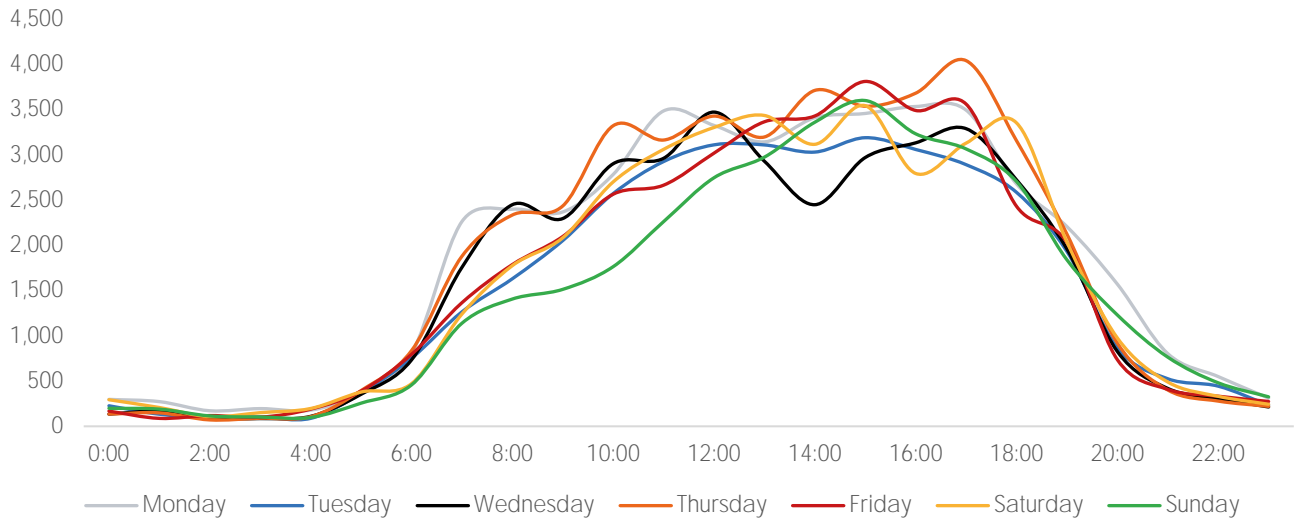

Visitors by Hour

	Monday	Tuesday	Wednesday	Thursday	Friday	Saturday	Sunday
6:00	802	753	733	836	795	471	457
7:00	2,263	1,265	1,756	1,879	1,366	1,240	1,139
8:00	2,400	1,631	2,450	2,336	1,788	1,776	1,407
9:00	2,370	2,053	2,297	2,436	2,098	2,084	1,514
10:00	2,784	2,573	2,903	3,323	2,566	2,702	1,765
11:00	3,487	2,927	2,963	3,165	2,666	3,062	2,263
12:00	3,327	3,112	3,474	3,430	3,020	3,304	2,748
13:00	3,145	3,111	2,931	3,199	3,367	3,437	2,976
14:00	3,412	3,032	2,450	3,714	3,431	3,118	3,362
15:00	3,459	3,191	2,972	3,539	3,813	3,545	3,602
16:00	3,536	3,061	3,134	3,683	3,492	2,796	3,234
17:00	3,496	2,893	3,291	4,043	3,563	3,131	3,067
18:00	2,680	2,587	2,725	3,158	2,433	3,355	2,707
19:00	2,208	1,933	1,961	2,125	2,032	2,038	1,841
20:00	1,572	868	827	920	737	977	1,231
21:00	804	526	419	402	408	490	765
22:00	550	444	306	279	333	332	481
23:00	312	234	214	221	275	244	326

Visitors by Day by Location

Entrances	Monday	Tuesday	Wednesday	Thursday	Friday	Saturday	Sunday	Total	WoW % Change
125th St West	3,454	2,736	2,812	3,666	2,865	3,157	2,319	21,009	15%
Frederick Douglas Blv	1,866	1,557	1,694	1,959	1,467	1,488	843	10,874	3%
NW Cor. of Malcolm X & 125th	4,126	2,831	3,514	4,513	2,716	4,414	4,085	26,199	-6%
NW Cor. of 125th & Malcolm X	4,574	3,043	3,956	4,512	3,253	4,039	4,127	27,504	5%
SE Cor. of Malcolm X & 125th	5,199	4,878	5,078	4,865	5,359	4,550	4,125	34,054	2%
SE Cor. of 125th & Malcolm X	4,266	3,969	3,943	4,027	4,009	3,529	3,627	27,370	4%
NE Cor. of Malcolm X & 125th	6,023	6,066	5,689	5,470	6,416	5,089	4,347	39,100	-2%
NE Cor. of 125th & Malcolm X	3,128	3,324	2,920	2,956	3,385	2,886	2,402	21,001	7%
SW Cor. Of Malcolm X & 125th	8,510	6,291	6,920	8,602	6,522	7,264	7,674	51,783	7%
SW Cor. Of 125th & Malcolm X	2,946	2,514	2,224	3,064	3,246	3,022	2,297	19,313	16%
Total	44,092	37,209	38,750	43,634	39,238	39,438	35,846	278,207	4.1%