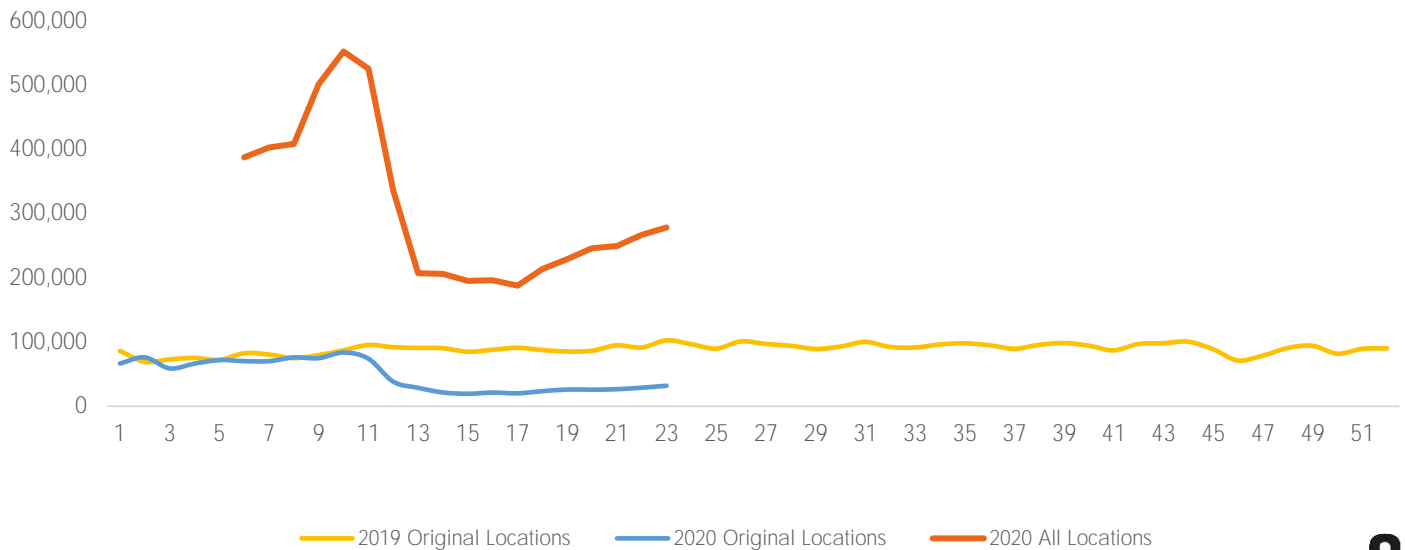

Visitor Totals

	Current Week	Previous Week	WoW % Change
Total Visitors	278,207	267,143	4.1%

Key Stats

Monday was the busiest day this week with a total of 44,092 visits. The busiest hour was at 5:00 PM on Thursday with 4,043 visits. The busiest location was SW Cor. Of Malcolm X & 125th with a total of 51,783 visits.

Note: Original Locations include 125th St and Frederick Douglas Blvd: NE

Visitors by Day (All Locations)

	Monday	Tuesday	Wednesday	Thursday	Friday	Saturday	Sunday	Total
Current Week	44,092	37,209	38,750	43,634	39,238	39,438	35,846	278,207
Previous Week	30,723	41,612	40,094	34,772	39,737	47,306	32,899	267,143
Change WoW	13,369	-4,403	-1,344	8,862	-499	-7,868	2,947	11,064
% Change WoW	43.5%	-10.6%	-17.4%	25.5%	-1.3%	-16.6%	9.0%	4.1%

Visitors by Day (All Locations)

% Share of Visitors by Day

Visitors by Day Part - Weekend

Morning	7,278
Lunch	8,895
Afternoon	9,829
Early Eve	8,070
Evening	2,423

Visitors by Day Part - Weekday

Morning	9,691
Lunch	9,465
Afternoon	9,984
Early Eve	8,226
Evening	2,130

Day Parts are calculated using the following time periods:
 Morning 06:00AM - 10:59AM
 Lunch 11:00AM - 1:59PM
 Afternoon 2:00PM - 4:59PM
 Early Evening 5:00PM - 7:59PM
 Evening 8:00PM - 11:59PM

Long Term Trend by Week