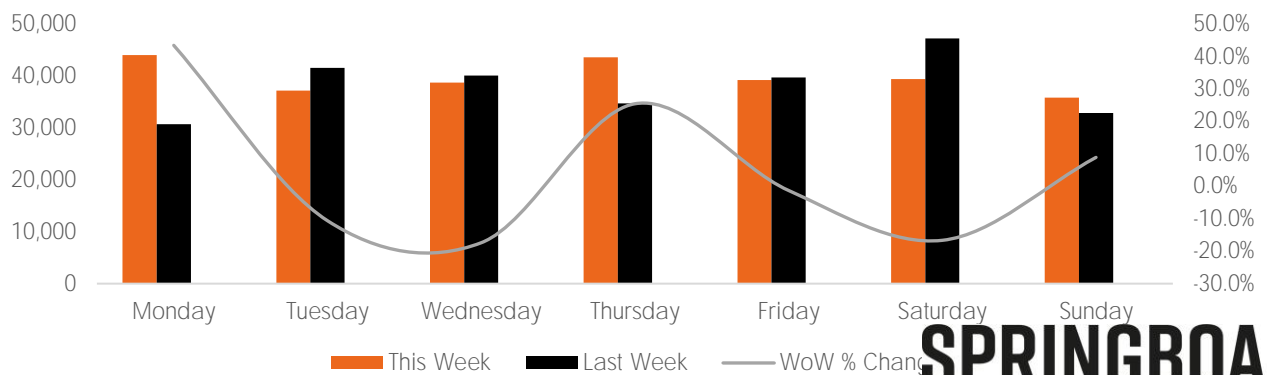

Visitor Totals

	Current Week	Previous Week	WoW % Change
Total Visitors	278,207	267,143	4.1%

Key Stats

Monday was the busiest day this week with a total of 44,092 visits. The busiest hour was at 5:00 PM on Thursday with 4,043 visits. The busiest location was SW Cor. Of Malcolm X & 125th with a total of 51,783 visits.

Note: Original Locations include 125th St and Frederick Douglas Blvd: NE

Visitors by Day (All Locations)

	Monday	Tuesday	Wednesday	Thursday	Friday	Saturday	Sunday	Total
Current Week	44,092	37,209	38,750	43,634	39,238	39,438	35,846	278,207
Previous Week	30,723	41,612	40,094	34,772	39,737	47,306	32,899	267,143
Change WoW	13,369	-4,403	-1,344	8,862	-499	-7,868	2,947	11,064
% Change WoW	43.5%	-10.6%	-17.4%	25.5%	-1.3%	-16.6%	9.0%	4.1%

Visitors by Day (Original Locations)

	Monday	Tuesday	Wednesday	Thursday	Friday	Saturday	Sunday	Total
Current Week	5,320	4,293	4,506	5,625	4,332	4,645	3,162	31,883
Previous Week	2,281	4,566	4,819	3,787	4,308	6,157	2,920	28,838
Previous Year	14,482	16,046	13,071	13,208	15,457	17,052	13,344	102,660
% Change WoW	133.2%	-6.0%	-17.4%	48.5%	0.6%	-24.6%	8.3%	10.6%
% Change YoY	-63.3%	-73.2%	-65.5%	-57.4%	-72.0%	-72.8%	-76.3%	-68.9%

Weather (High/Low F)

	Monday	Tuesday	Wednesday	Thursday	Friday	Saturday	Sunday
This Week	64 / 52	75 / 54	73 / 52	72 / 55	63 / 54	64 / 54	64 / 52
Last Week	73 / 54	77 / 55	75 / 54	70 / 54	68 / 59	68 / 55	64 / 52

Visitors by Day (All Locations)