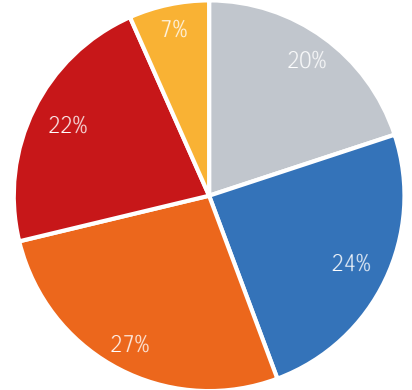

Visitor Totals

	Current Week	Previous Week	WoW % Change
Total Visitors	278,207	267,143	4.1%

Key Stats

Monday was the busiest day this week with a total of 44,092 visits. The busiest hour was at 5:00 PM on Thursday with 4,043 visits. The busiest location was SW Cor. Of Malcolm X & 125th with a total of 51,783 visits.

Visitors by Day (Original Locations)

	Monday	Tuesday	Wednesday	Thursday	Friday	Saturday	Sunday	Total
Current Week	5,320	4,293	4,506	5,625	4,332	4,645	3,162	31,883
Previous Week	2,281	4,566	4,819	3,787	4,308	6,157	2,920	28,838
Previous Year	14,482	16,046	13,071	13,208	15,457	17,052	13,344	102,660
% Change WoW	133.2%	-6.0%	-17.4%	48.5%	0.6%	-24.6%	8.3%	10.6%
% Change YoY	-63.3%	-73.2%	-65.5%	-57.4%	-72.0%	-72.8%	-76.3%	-68.9%

Visitors by Day (All Locations)

% Share of Visitors by Day

Visitors by Day Part - Weekend

Morning	7,278
Lunch	8,895
Afternoon	9,829
Early Eve	8,070
Evening	2,423

Visitors by Day Part - Weekday

Morning	9,691
Lunch	9,465
Afternoon	9,984
Early Eve	8,226
Evening	2,130

Day Parts are calculated using the following time periods:
 Morning 06:00AM - 10:59AM
 Lunch 11:00AM - 1:59PM
 Afternoon 2:00PM - 4:59PM
 Early Evening 5:00PM - 7:59PM
 Evening 8:00PM - 11:59PM

Long Term Trend by Week