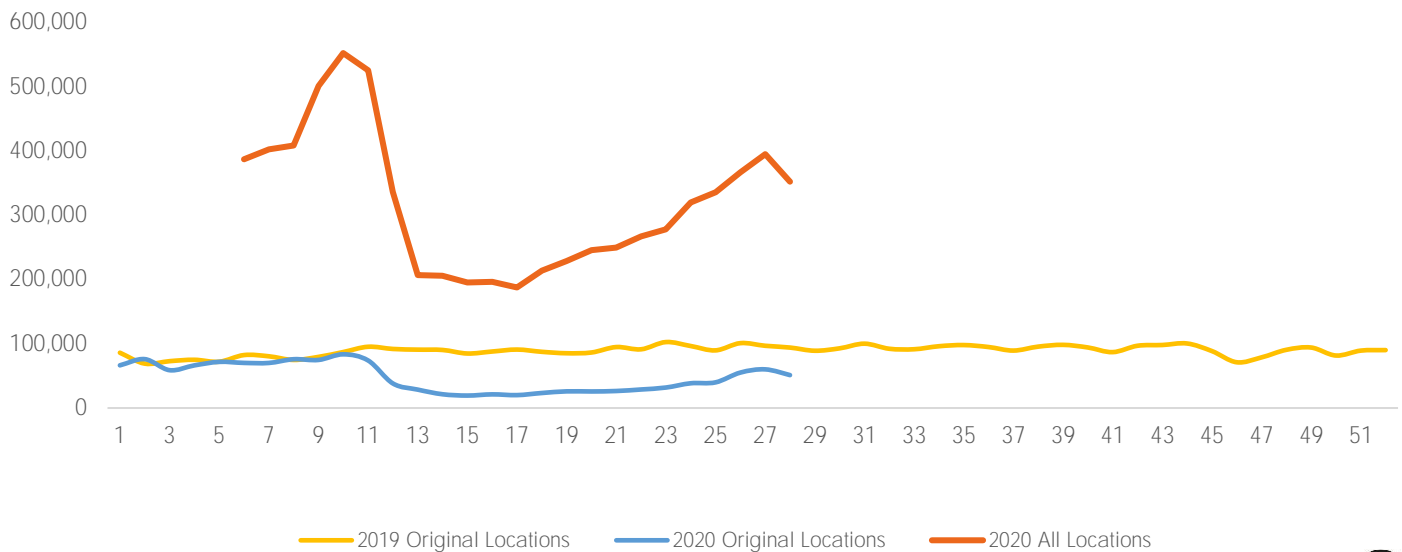

Week 28 2020. 06 Jul 2020 to 12 Jul 2020

Footfall Report 125th St BID

Visitor Totals

	Current Week	Previous Week	WoW % Change
Total Visitors	352,150	395,154	-10.9%

Key Stats

Thursday was the busiest day this week with a total of 61,777 visits. The busiest hour was at 6:00 PM on Thursday with 5,820 visits. The busiest location was SW Cor. Of Malcolm X & 125th with a total of 61,361 visits.

Visitors by Day (All Locations)

% Share of Visitors by Day

Visitors by Day Part - Weekend

Visitors by Day Part - Weekday

Day Parts are calculated using the following time periods:
 Morning 06:00AM - 10:59AM
 Lunch 11:00AM - 1:59PM
 Afternoon 2:00PM - 4:59PM
 Early Evening 5:00PM - 7:59PM
 Evening 8:00PM - 11:59PM

Long Term Trend by Week

Visitors by Hour

	Monday	Tuesday	Wednesday	Thursday	Friday	Saturday	Sunday
6:00	839	977	952	807	840	559	370
7:00	2,012	1,641	1,729	2,220	1,463	1,608	1,292
8:00	2,744	2,509	2,253	2,761	1,884	2,016	1,706
9:00	2,724	2,639	2,584	2,669	2,385	2,463	1,679
10:00	3,008	3,224	3,226	3,190	2,912	2,913	2,233
11:00	3,592	3,810	3,852	3,895	3,112	3,421	3,008
12:00	3,924	4,418	4,151	4,213	3,241	3,925	3,421
13:00	4,014	4,462	3,984	4,196	2,699	3,721	3,597
14:00	4,105	4,571	4,138	4,444	2,182	3,545	4,209
15:00	4,647	5,071	4,327	5,349	2,017	3,765	4,408
16:00	2,798	4,789	3,771	5,201	1,986	4,277	4,656
17:00	2,440	4,631	3,656	5,705	2,756	4,672	4,412
18:00	2,637	3,733	3,688	5,820	2,408	3,969	4,522
19:00	2,330	3,156	3,187	3,859	1,612	2,908	2,858
20:00	1,760	2,040	2,098	2,502	885	2,241	2,188
21:00	1,084	1,170	1,330	1,500	426	1,297	1,430
22:00	705	811	755	947	257	1,083	946
23:00	539	599	590	633	237	754	661