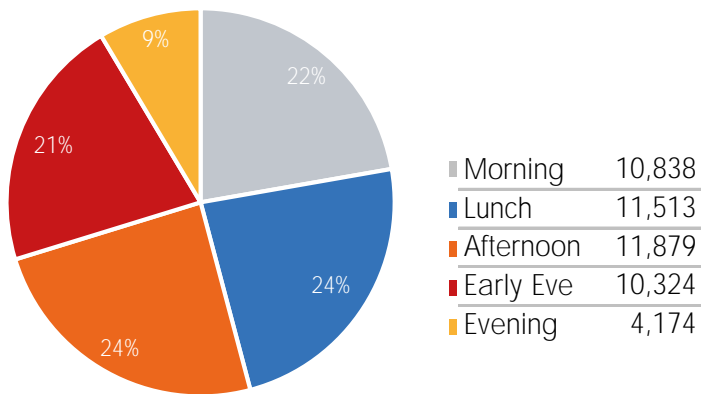

Week 28 2020. 06 Jul 2020 to 12 Jul 2020

Footfall Report 125th St BID

Visitor Totals

	Current Week	Previous Week	WoW % Change
Total Visitors	352,150	395,154	-10.9%

Key Stats

Thursday was the busiest day this week with a total of 61,777 visits. The busiest hour was at 6:00 PM on Thursday with 5,820 visits. The busiest location was SW Cor. Of Malcolm X & 125th with a total of 61,361 visits.

Visitors by Day (All Locations)

% Share of Visitors by Day

Visitors by Day Part - Weekend

Visitors by Day Part - Weekday

Day Parts are calculated using the following time periods:
 Morning 06:00AM - 10:59AM
 Lunch 11:00AM - 1:59PM
 Afternoon 2:00PM - 4:59PM
 Early Evening 5:00PM - 7:59PM
 Evening 8:00PM - 11:59PM

Long Term Trend by Week

Visitors by Hour

	Monday	Tuesday	Wednesday	Thursday	Friday	Saturday	Sunday
6:00	839	977	952	807	840	559	370
7:00	2,012	1,641	1,729	2,220	1,463	1,608	1,292
8:00	2,744	2,509	2,253	2,761	1,884	2,016	1,706
9:00	2,724	2,639	2,584	2,669	2,385	2,463	1,679
10:00	3,008	3,224	3,226	3,190	2,912	2,913	2,233
11:00	3,592	3,810	3,852	3,895	3,112	3,421	3,008
12:00	3,924	4,418	4,151	4,213	3,241	3,925	3,421
13:00	4,014	4,462	3,984	4,196	2,699	3,721	3,597
14:00	4,105	4,571	4,138	4,444	2,182	3,545	4,209
15:00	4,647	5,071	4,327	5,349	2,017	3,765	4,408
16:00	2,798	4,789	3,771	5,201	1,986	4,277	4,656
17:00	2,440	4,631	3,656	5,705	2,756	4,672	4,412
18:00	2,637	3,733	3,688	5,820	2,408	3,969	4,522
19:00	2,330	3,156	3,187	3,859	1,612	2,908	2,858
20:00	1,760	2,040	2,098	2,502	885	2,241	2,188
21:00	1,084	1,170	1,330	1,500	426	1,297	1,430
22:00	705	811	755	947	257	1,083	946
23:00	539	599	590	633	237	754	661