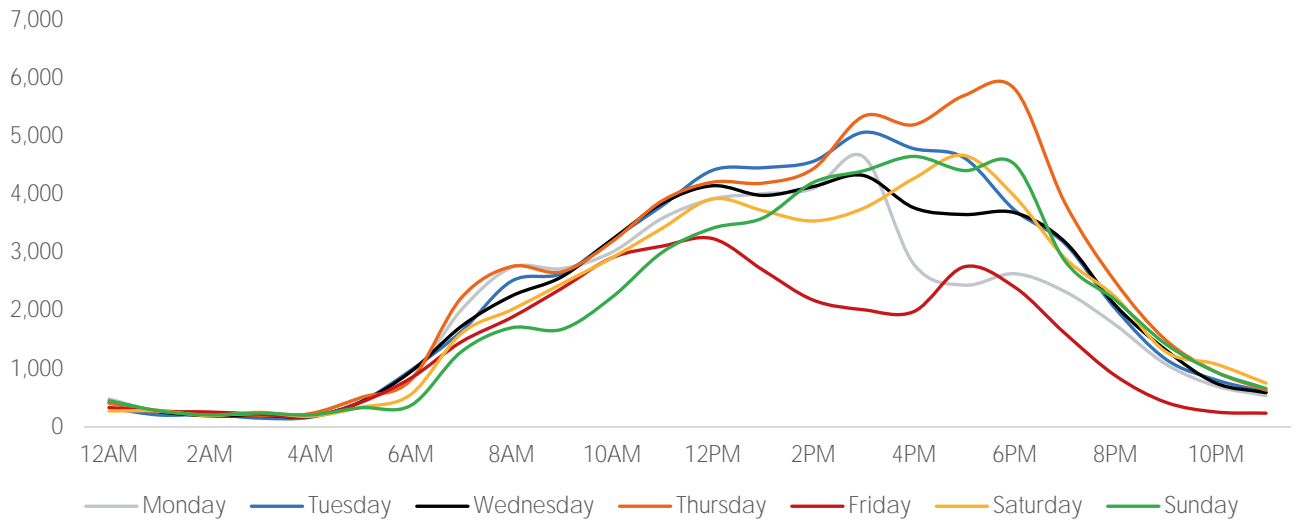

Visitors by Day (All Locations)

% Share of Visitors by Day

Visitors by Day Part - Weekend

Visitors by Day Part - Weekday

Day Parts are calculated using the following time periods:
 Morning 06:00AM - 10:59AM
 Lunch 11:00AM - 1:59PM
 Afternoon 2:00PM - 4:59PM
 Early Evening 5:00PM - 7:59PM
 Evening 8:00PM - 11:59PM

Long Term Trend by Week

Visitors by Hour

	Monday	Tuesday	Wednesday	Thursday	Friday	Saturday	Sunday
6:00	839	977	952	807	840	559	370
7:00	2,012	1,641	1,729	2,220	1,463	1,608	1,292
8:00	2,744	2,509	2,253	2,761	1,884	2,016	1,706
9:00	2,724	2,639	2,584	2,669	2,385	2,463	1,679
10:00	3,008	3,224	3,226	3,190	2,912	2,913	2,233
11:00	3,592	3,810	3,852	3,895	3,112	3,421	3,008
12:00	3,924	4,418	4,151	4,213	3,241	3,925	3,421
13:00	4,014	4,462	3,984	4,196	2,699	3,721	3,597
14:00	4,105	4,571	4,138	4,444	2,182	3,545	4,209
15:00	4,647	5,071	4,327	5,349	2,017	3,765	4,408
16:00	2,798	4,789	3,771	5,201	1,986	4,277	4,656
17:00	2,440	4,631	3,656	5,705	2,756	4,672	4,412
18:00	2,637	3,733	3,688	5,820	2,408	3,969	4,522
19:00	2,330	3,156	3,187	3,859	1,612	2,908	2,858
20:00	1,760	2,040	2,098	2,502	885	2,241	2,188
21:00	1,084	1,170	1,330	1,500	426	1,297	1,430
22:00	705	811	755	947	257	1,083	946
23:00	539	599	590	633	237	754	661