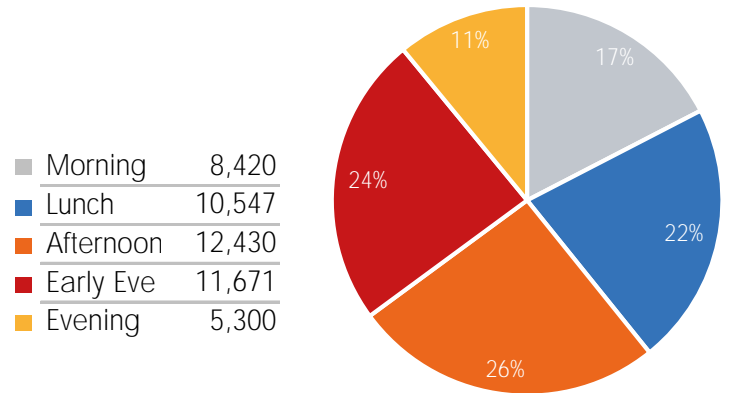

Week 28 2020. 06 Jul 2020 to 12 Jul 2020

Footfall Report 125th St BID

Visitor Totals

	Current Week	Previous Week	WoW % Change
Total Visitors	352,150	395,154	-10.9%

Key Stats

Thursday was the busiest day this week with a total of 61,777 visits. The busiest hour was at 6:00 PM on Thursday with 5,820 visits. The busiest location was SW Cor. Of Malcolm X & 125th with a total of 61,361 visits.

Visitors by Day (Original Locations)

	Monday	Tuesday	Wednesday	Thursday	Friday	Saturday	Sunday	Total
Current Week	6,971	8,872	7,531	9,642	4,453	6,832	6,906	51,207
Previous Week	8,675	8,035	8,827	11,174	9,582	7,704	6,196	60,193
Previous Year	11,785	13,863	12,918	14,103	14,911	15,511	11,023	94,114
% Change WoW	-19.6%	10.4%	-17.4%	-13.7%	-53.5%	-11.3%	11.5%	-14.9%
% Change YoY	-40.8%	-36.0%	-41.7%	-31.6%	-70.1%	-56.0%	-37.3%	-45.6%

Weather (High/Low F)

	Monday	Tuesday	Wednesday	Thursday	Friday	Saturday	Sunday
This Week	68 / 55	72 / 55	70 / 54	73 / 52	70 / 54	70 / 52	70 / 54
Last Week	72 / 52	68 / 55	68 / 54	66 / 54	63 / 52	72 / 54	70 / 54

Visitors by Day (All Locations)

% Share of Visitors by Day

Visitors by Day Part - Weekend

Visitors by Day Part - Weekday

Day Parts are calculated using the following time periods:
 Morning 06:00AM - 10:59AM
 Lunch 11:00AM - 1:59PM
 Afternoon 2:00PM - 4:59PM
 Early Evening 5:00PM - 7:59PM
 Evening 8:00PM - 11:59PM