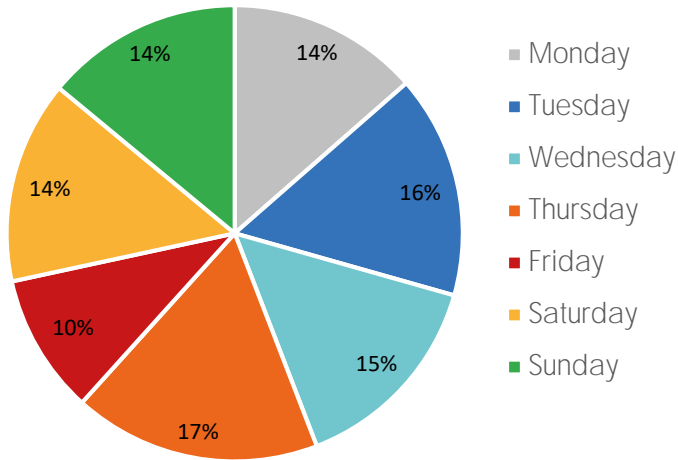

% Share of Visitors by Day