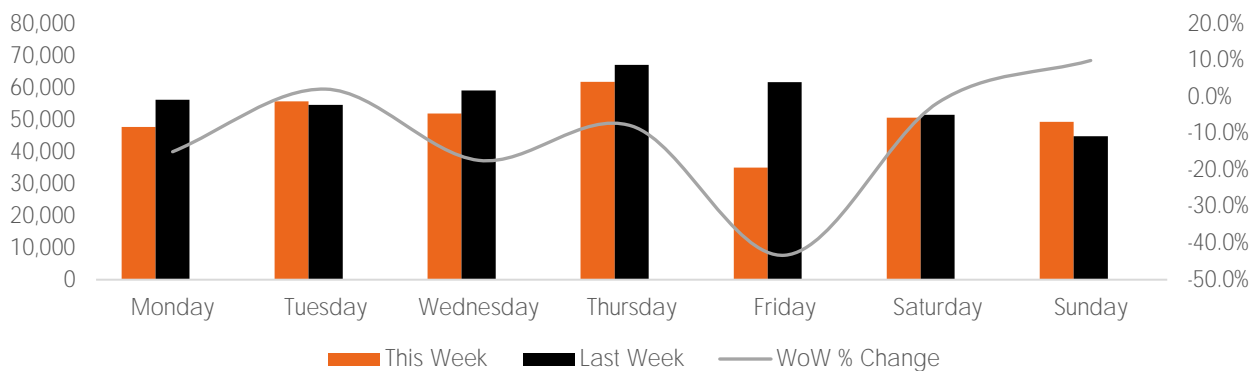

Visitors by Day (All Locations)