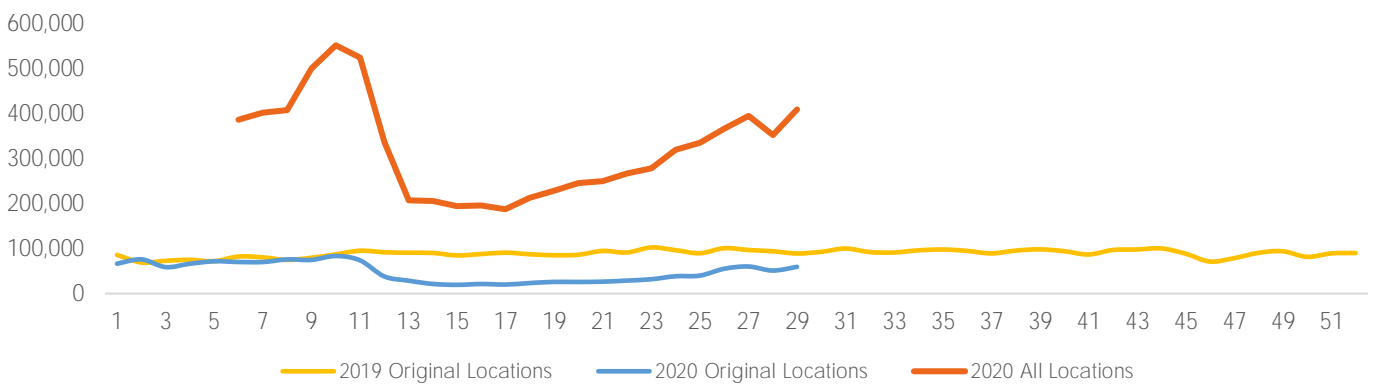

Footfall Report 125th St BID

Visitor Totals

	Current Week	Previous Week	WoW % Change
Total Visitors	409,965	352,150	16.4%

Key Stats

Tuesday was the busiest day this week with a total of 63,713 visits. The busiest hour was at 6:00 PM on Thursday with 5,876 visits. The busiest location was SW Cor. Of Malcolm X & 125th with a total of 71,650 visits.

Visitors by Day (All Locations)

■ This Week
 ■ Last Week
 — WoW % Change

% Share of Visitors by Day

Visitors by Day Part - Weekend

Visitors by Day Part - Weekday

Day Parts are calculated using the following time periods:
 Morning 06:00AM - 10:59AM
 Lunch 11:00AM - 1:59PM
 Afternoon 2:00PM - 4:59PM
 Early Evening 5:00PM - 7:59PM
 Evening 8:00PM - 11:59PM

Long Term Trend by Week

Visitors by Hour

	Monday	Tuesday	Wednesday	Thursday	Friday	Saturday	Sunday
6:00	806	805	817	865	831	501	414
7:00	2,240	2,350	1,544	1,606	1,235	1,422	1,138
8:00	2,674	2,975	1,910	2,403	1,906	2,003	1,582
9:00	2,568	2,811	2,474	2,552	2,341	2,345	2,015
10:00	2,965	3,162	3,247	3,138	3,134	2,850	2,222
11:00	3,809	3,987	4,105	3,726	3,523	3,934	2,518
12:00	4,113	4,794	4,617	4,261	4,240	4,282	2,989
13:00	4,361	4,974	4,751	4,661	4,365	4,149	3,396
14:00	4,555	5,159	5,104	4,763	4,573	4,342	3,595
15:00	4,835	5,603	5,339	5,167	5,271	5,203	3,949
16:00	5,027	5,124	5,343	5,608	5,384	5,531	4,153
17:00	5,480	5,758	5,364	5,706	5,656	5,123	4,255
18:00	4,858	5,442	5,687	5,876	5,723	5,243	3,802
19:00	3,464	3,679	3,829	4,312	4,004	3,622	2,651
20:00	2,449	2,418	2,612	2,340	2,568	2,650	1,907
21:00	1,500	1,403	1,427	1,322	1,498	1,498	1,180
22:00	1,046	946	927	964	1,105	1,120	944
23:00	610	652	705	630	808	852	592