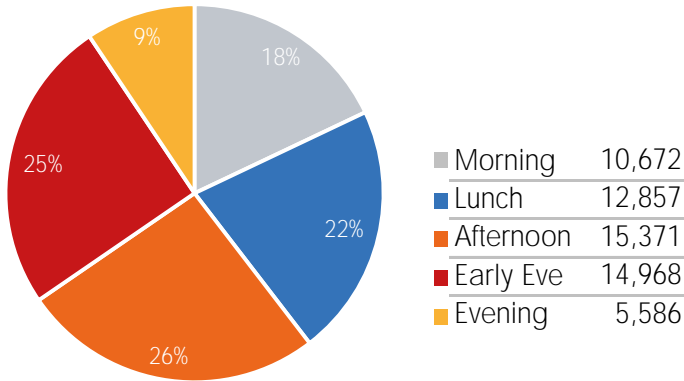

Footfall Report 125th St BID

Visitor Totals

	Current Week	Previous Week	WoW % Change
Total Visitors	409,965	352,150	16.4%

Key Stats

Tuesday was the busiest day this week with a total of 63,713 visits. The busiest hour was at 6:00 PM on Thursday with 5,876 visits. The busiest location was SW Cor. Of Malcolm X & 125th with a total of 71,650 visits.

Visitors by Day (All Locations)

■ This Week
 ■ Last Week
 — WoW % Change

% Share of Visitors by Day

Visitors by Day Part - Weekend

Visitors by Day Part - Weekday

Day Parts are calculated using the following time periods:
 Morning 06:00AM - 10:59AM
 Lunch 11:00AM - 1:59PM
 Afternoon 2:00PM - 4:59PM
 Early Evening 5:00PM - 7:59PM
 Evening 8:00PM - 11:59PM

Long Term Trend by Week

Visitors by Hour

	Monday	Tuesday	Wednesday	Thursday	Friday	Saturday	Sunday
6:00	806	805	817	865	831	501	414
7:00	2,240	2,350	1,544	1,606	1,235	1,422	1,138
8:00	2,674	2,975	1,910	2,403	1,906	2,003	1,582
9:00	2,568	2,811	2,474	2,552	2,341	2,345	2,015
10:00	2,965	3,162	3,247	3,138	3,134	2,850	2,222
11:00	3,809	3,987	4,105	3,726	3,523	3,934	2,518
12:00	4,113	4,794	4,617	4,261	4,240	4,282	2,989
13:00	4,361	4,974	4,751	4,661	4,365	4,149	3,396
14:00	4,555	5,159	5,104	4,763	4,573	4,342	3,595
15:00	4,835	5,603	5,339	5,167	5,271	5,203	3,949
16:00	5,027	5,124	5,343	5,608	5,384	5,531	4,153
17:00	5,480	5,758	5,364	5,706	5,656	5,123	4,255
18:00	4,858	5,442	5,687	5,876	5,723	5,243	3,802
19:00	3,464	3,679	3,829	4,312	4,004	3,622	2,651
20:00	2,449	2,418	2,612	2,340	2,568	2,650	1,907
21:00	1,500	1,403	1,427	1,322	1,498	1,498	1,180
22:00	1,046	946	927	964	1,105	1,120	944
23:00	610	652	705	630	808	852	592