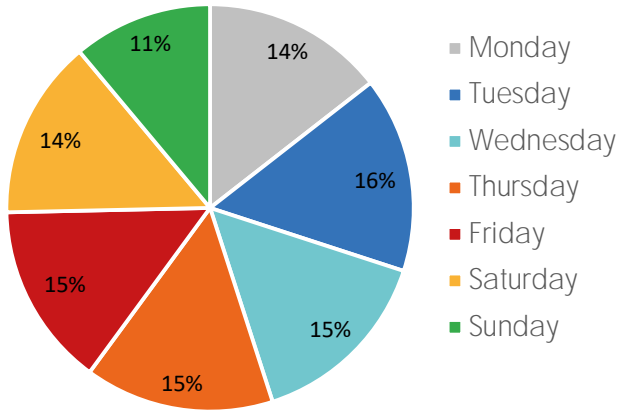

Footfall Report 125th St BID

Visitor Totals

	Current Week	Previous Week	WoW % Change
Total Visitors	409,965	352,150	16.4%

Key Stats

Tuesday was the busiest day this week with a total of 63,713 visits. The busiest hour was at 6:00 PM on Thursday with 5,876 visits. The busiest location was SW Cor. Of Malcolm X & 125th with a total of 71,650 visits.

Visitors by Day (Original Locations)

	Monday	Tuesday	Wednesday	Thursday	Friday	Saturday	Sunday	Total
Current Week	8,363	10,489	8,547	8,443	7,956	9,106	6,537	59,441
Previous Week	6,971	8,872	7,531	9,642	4,453	6,832	6,906	51,207
Previous Year	12,714	14,254	11,412	10,706	16,311	13,264	10,511	89,172
% Change WoW	20.0%	18.2%	-17.4%	-12.4%	78.7%	33.3%	-5.3%	16.1%
% Change YoY	-34.2%	-26.4%	-25.1%	-21.1%	-51.2%	-31.3%	-37.8%	-33.3%

Weather (High/Low F)

	Monday	Tuesday	Wednesday	Thursday	Friday	Saturday	Sunday
This Week	64 / 55	64 / 54	66 / 57	64 / 57	66 / 55	66 / 57	64 / 55
Last Week	68 / 55	72 / 55	70 / 54	73 / 52	70 / 54	70 / 52	70 / 54

Visitors by Day (All Locations)

■ This Week
 ■ Last Week
 — WoW % Change

% Share of Visitors by Day

Visitors by Day Part - Weekend

Visitors by Day Part - Weekday

Day Parts are calculated using the following time periods:
 Morning 06:00AM - 10:59AM
 Lunch 11:00AM - 1:59PM
 Afternoon 2:00PM - 4:59PM
 Early Evening 5:00PM - 7:59PM
 Evening 8:00PM - 11:59PM