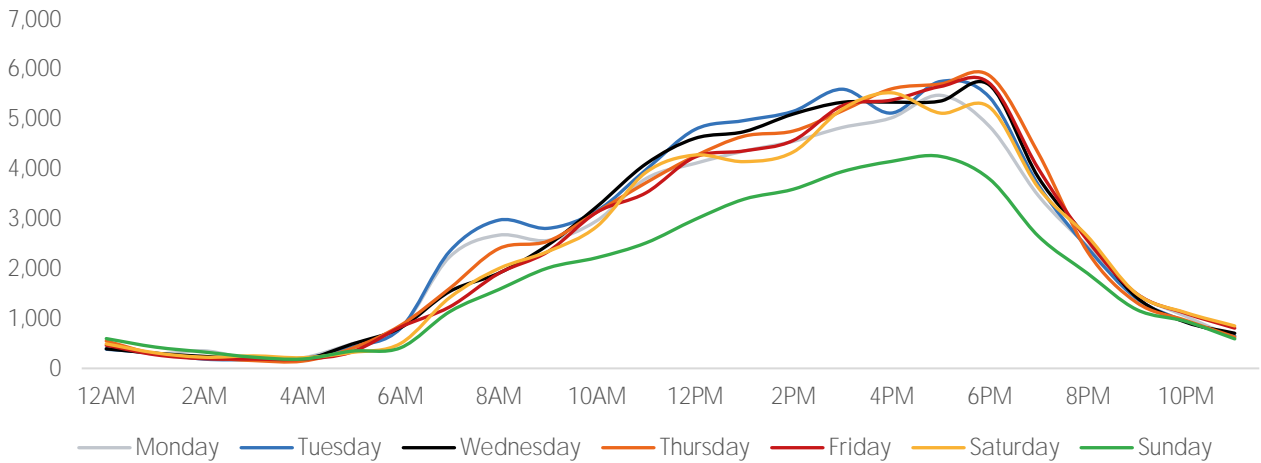

Visitors by Day (All Locations)

■ This Week
 ■ Last Week
 — WoW % Change

% Share of Visitors by Day

Visitors by Day Part - Weekend

Visitors by Day Part - Weekday

Day Parts are calculated using the following time periods:
 Morning 06:00AM - 10:59AM
 Lunch 11:00AM - 1:59PM
 Afternoon 2:00PM - 4:59PM
 Early Evening 5:00PM - 7:59PM
 Evening 8:00PM - 11:59PM

Long Term Trend by Week

Visitors by Hour

	Monday	Tuesday	Wednesday	Thursday	Friday	Saturday	Sunday
6:00	806	805	817	865	831	501	414
7:00	2,240	2,350	1,544	1,606	1,235	1,422	1,138
8:00	2,674	2,975	1,910	2,403	1,906	2,003	1,582
9:00	2,568	2,811	2,474	2,552	2,341	2,345	2,015
10:00	2,965	3,162	3,247	3,138	3,134	2,850	2,222
11:00	3,809	3,987	4,105	3,726	3,523	3,934	2,518
12:00	4,113	4,794	4,617	4,261	4,240	4,282	2,989
13:00	4,361	4,974	4,751	4,661	4,365	4,149	3,396
14:00	4,555	5,159	5,104	4,763	4,573	4,342	3,595
15:00	4,835	5,603	5,339	5,167	5,271	5,203	3,949
16:00	5,027	5,124	5,343	5,608	5,384	5,531	4,153
17:00	5,480	5,758	5,364	5,706	5,656	5,123	4,255
18:00	4,858	5,442	5,687	5,876	5,723	5,243	3,802
19:00	3,464	3,679	3,829	4,312	4,004	3,622	2,651
20:00	2,449	2,418	2,612	2,340	2,568	2,650	1,907
21:00	1,500	1,403	1,427	1,322	1,498	1,498	1,180
22:00	1,046	946	927	964	1,105	1,120	944
23:00	610	652	705	630	808	852	592