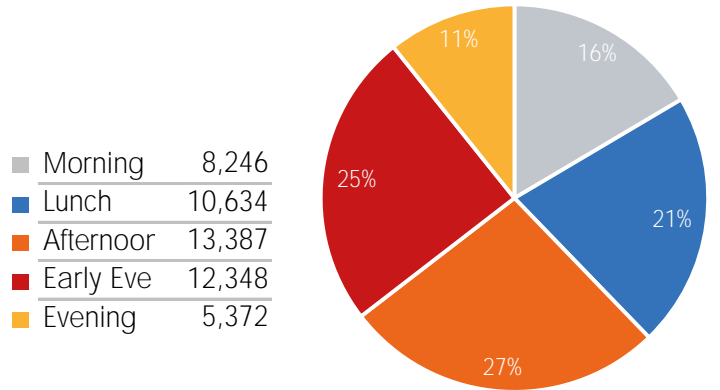

Footfall Report 125th St BID

Visitor Totals

	Current Week	Previous Week	WoW % Change
Total Visitors	409,965	352,150	16.4%

Key Stats

Tuesday was the busiest day this week with a total of 63,713 visits. The busiest hour was at 6:00 PM on Thursday with 5,876 visits. The busiest location was SW Cor. Of Malcolm X & 125th with a total of 71,650 visits.

Visitors by Day (All Locations)

■ This Week
 ■ Last Week
 — WoW % Change

% Share of Visitors by Day

Visitors by Day Part - Weekend

Visitors by Day Part - Weekday

Day Parts are calculated using the following time periods:
 Morning 06:00AM - 10:59AM
 Lunch 11:00AM - 1:59PM
 Afternoon 2:00PM - 4:59PM
 Early Evening 5:00PM - 7:59PM
 Evening 8:00PM - 11:59PM

Long Term Trend by Week

Visitors by Hour

	Monday	Tuesday	Wednesday	Thursday	Friday	Saturday	Sunday
6:00	806	805	817	865	831	501	414
7:00	2,240	2,350	1,544	1,606	1,235	1,422	1,138
8:00	2,674	2,975	1,910	2,403	1,906	2,003	1,582
9:00	2,568	2,811	2,474	2,552	2,341	2,345	2,015
10:00	2,965	3,162	3,247	3,138	3,134	2,850	2,222
11:00	3,809	3,987	4,105	3,726	3,523	3,934	2,518
12:00	4,113	4,794	4,617	4,261	4,240	4,282	2,989
13:00	4,361	4,974	4,751	4,661	4,365	4,149	3,396
14:00	4,555	5,159	5,104	4,763	4,573	4,342	3,595
15:00	4,835	5,603	5,339	5,167	5,271	5,203	3,949
16:00	5,027	5,124	5,343	5,608	5,384	5,531	4,153
17:00	5,480	5,758	5,364	5,706	5,656	5,123	4,255
18:00	4,858	5,442	5,687	5,876	5,723	5,243	3,802
19:00	3,464	3,679	3,829	4,312	4,004	3,622	2,651
20:00	2,449	2,418	2,612	2,340	2,568	2,650	1,907
21:00	1,500	1,403	1,427	1,322	1,498	1,498	1,180
22:00	1,046	946	927	964	1,105	1,120	944
23:00	610	652	705	630	808	852	592