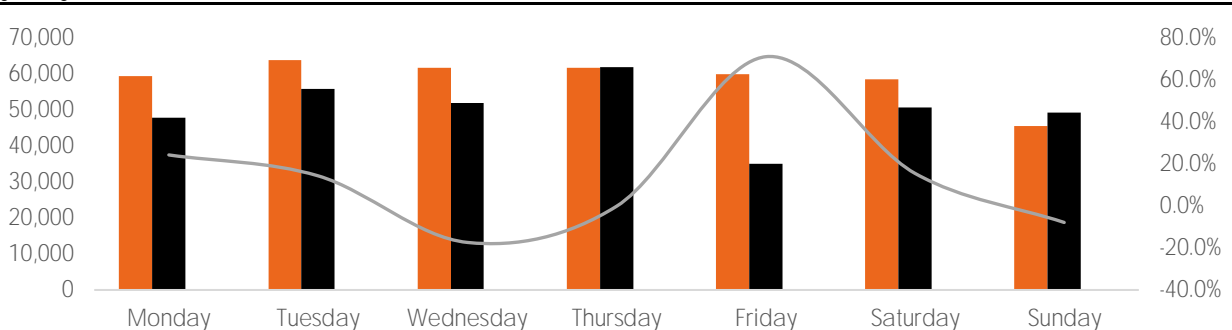

Visitors by Day (All Locations)