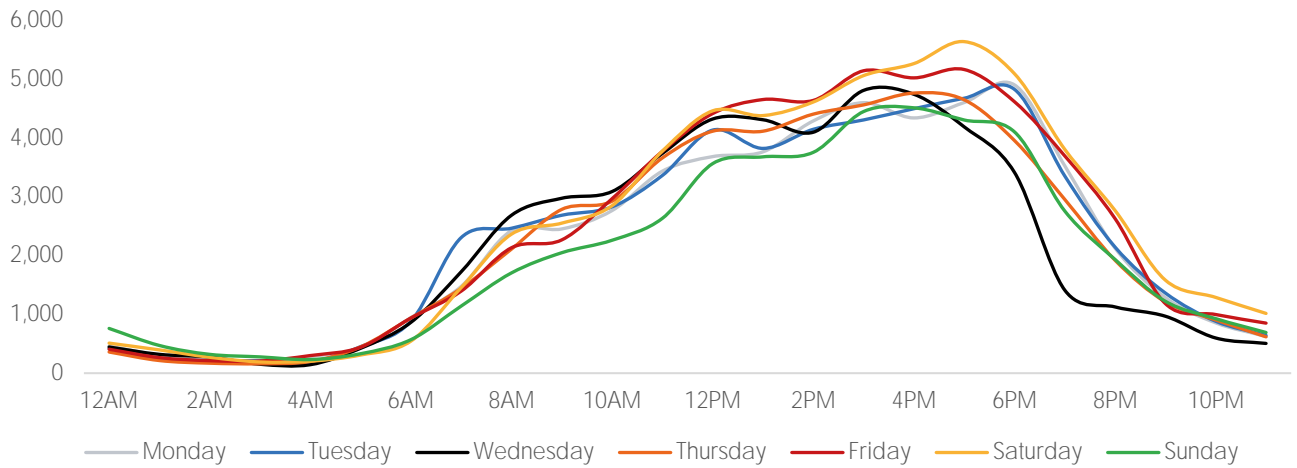

Visitors by Day (All Locations)

% Share of Visitors by Day

Visitors by Day Part - Weekend

Visitors by Day Part - Weekday

Day Parts are calculated using the following time periods:
 Morning 06:00AM - 10:59AM
 Lunch 11:00AM - 1:59PM
 Afternoon 2:00PM - 4:59PM
 Early Evening 5:00PM - 7:59PM
 Evening 8:00PM - 11:59PM

Long Term Trend by Week

Visitors by Hour

	Monday	Tuesday	Wednesday	Thursday	Friday	Saturday	Sunday
6:00	946	883	864	937	938	545	570
7:00	1,475	2,305	1,724	1,442	1,395	1,455	1,141
8:00	2,424	2,464	2,685	2,110	2,133	2,364	1,705
9:00	2,452	2,685	2,974	2,785	2,266	2,551	2,048
10:00	2,765	2,828	3,088	2,924	2,967	2,848	2,260
11:00	3,435	3,362	3,736	3,660	3,772	3,776	2,633
12:00	3,682	4,133	4,321	4,114	4,414	4,460	3,563
13:00	3,763	3,821	4,308	4,114	4,652	4,379	3,678
14:00	4,289	4,146	4,096	4,404	4,637	4,610	3,755
15:00	4,599	4,305	4,808	4,561	5,141	5,059	4,448
16:00	4,339	4,496	4,741	4,762	5,020	5,263	4,511
17:00	4,601	4,674	4,187	4,647	5,162	5,636	4,304
18:00	4,900	4,824	3,412	3,954	4,614	5,090	4,101
19:00	3,523	3,350	1,410	2,952	3,692	3,803	2,755
20:00	2,124	2,142	1,126	1,918	2,626	2,764	1,932
21:00	1,285	1,362	968	1,212	1,182	1,581	1,222
22:00	855	882	598	905	997	1,288	927
23:00	625	643	506	618	851	1,016	692