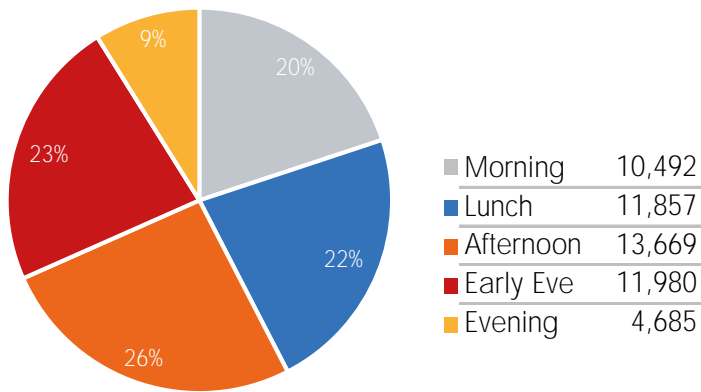

Week 30 2020. 20 Jul 2020 to 26 Jul 2020

Footfall Report 125th St BID

Visitor Totals

	Current Week	Previous Week	WoW % Change
Total Visitors	381,222	409,965	-7.0%

Key Stats

Saturday was the busiest day this week with a total of 60,370 visits. The busiest hour was at 5:00 PM on Saturday with 5,636 visits. The busiest location was SW Cor. Of Malcolm X & 125th with a total of 68,898 visits.

Visitors by Day (All Locations)

% Share of Visitors by Day

Visitors by Day Part - Weekend

Visitors by Day Part - Weekday

Day Parts are calculated using the following time periods:
 Morning 06:00AM - 10:59AM
 Lunch 11:00AM - 1:59PM
 Afternoon 2:00PM - 4:59PM
 Early Evening 5:00PM - 7:59PM
 Evening 8:00PM - 11:59PM

Long Term Trend by Week

Visitors by Hour

	Monday	Tuesday	Wednesday	Thursday	Friday	Saturday	Sunday
6:00	946	883	864	937	938	545	570
7:00	1,475	2,305	1,724	1,442	1,395	1,455	1,141
8:00	2,424	2,464	2,685	2,110	2,133	2,364	1,705
9:00	2,452	2,685	2,974	2,785	2,266	2,551	2,048
10:00	2,765	2,828	3,088	2,924	2,967	2,848	2,260
11:00	3,435	3,362	3,736	3,660	3,772	3,776	2,633
12:00	3,682	4,133	4,321	4,114	4,414	4,460	3,563
13:00	3,763	3,821	4,308	4,114	4,652	4,379	3,678
14:00	4,289	4,146	4,096	4,404	4,637	4,610	3,755
15:00	4,599	4,305	4,808	4,561	5,141	5,059	4,448
16:00	4,339	4,496	4,741	4,762	5,020	5,263	4,511
17:00	4,601	4,674	4,187	4,647	5,162	5,636	4,304
18:00	4,900	4,824	3,412	3,954	4,614	5,090	4,101
19:00	3,523	3,350	1,410	2,952	3,692	3,803	2,755
20:00	2,124	2,142	1,126	1,918	2,626	2,764	1,932
21:00	1,285	1,362	968	1,212	1,182	1,581	1,222
22:00	855	882	598	905	997	1,288	927
23:00	625	643	506	618	851	1,016	692