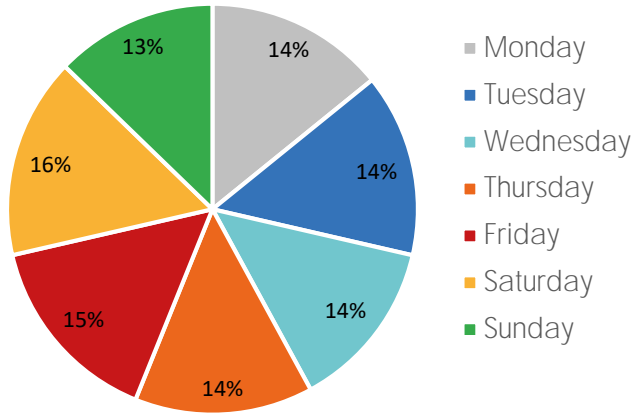

% Share of Visitors by Day