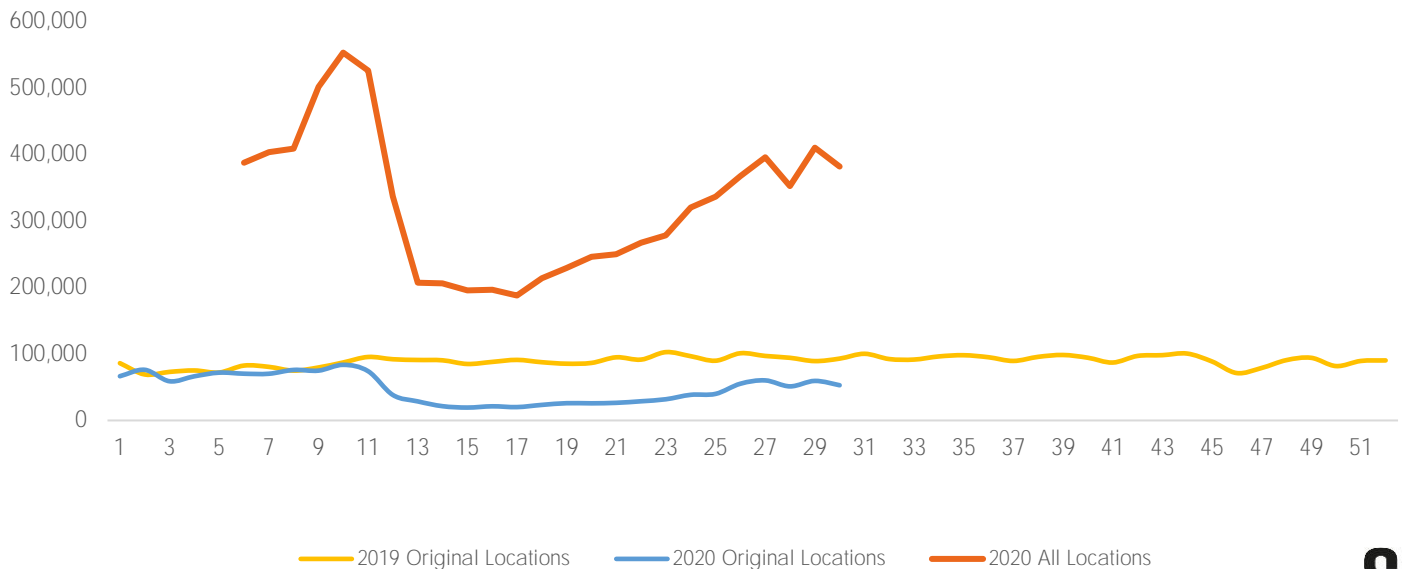

Week 30 2020. 20 Jul 2020 to 26 Jul 2020

Footfall Report 125th St BID

Visitor Totals

	Current Week	Previous Week	WoW % Change
Total Visitors	381,222	409,965	-7.0%

Key Stats

Saturday was the busiest day this week with a total of 60,370 visits. The busiest hour was at 5:00 PM on Saturday with 5,636 visits. The busiest location was SW Cor. Of Malcolm X & 125th with a total of 68,898 visits.

Visitors by Day (All Locations)

% Share of Visitors by Day

Visitors by Day Part - Weekend

Visitors by Day Part - Weekday

Day Parts are calculated using the following time periods:
 Morning 06:00AM - 10:59AM
 Lunch 11:00AM - 1:59PM
 Afternoon 2:00PM - 4:59PM
 Early Evening 5:00PM - 7:59PM
 Evening 8:00PM - 11:59PM

Long Term Trend by Week

Visitors by Hour

	Monday	Tuesday	Wednesday	Thursday	Friday	Saturday	Sunday
6:00	946	883	864	937	938	545	570
7:00	1,475	2,305	1,724	1,442	1,395	1,455	1,141
8:00	2,424	2,464	2,685	2,110	2,133	2,364	1,705
9:00	2,452	2,685	2,974	2,785	2,266	2,551	2,048
10:00	2,765	2,828	3,088	2,924	2,967	2,848	2,260
11:00	3,435	3,362	3,736	3,660	3,772	3,776	2,633
12:00	3,682	4,133	4,321	4,114	4,414	4,460	3,563
13:00	3,763	3,821	4,308	4,114	4,652	4,379	3,678
14:00	4,289	4,146	4,096	4,404	4,637	4,610	3,755
15:00	4,599	4,305	4,808	4,561	5,141	5,059	4,448
16:00	4,339	4,496	4,741	4,762	5,020	5,263	4,511
17:00	4,601	4,674	4,187	4,647	5,162	5,636	4,304
18:00	4,900	4,824	3,412	3,954	4,614	5,090	4,101
19:00	3,523	3,350	1,410	2,952	3,692	3,803	2,755
20:00	2,124	2,142	1,126	1,918	2,626	2,764	1,932
21:00	1,285	1,362	968	1,212	1,182	1,581	1,222
22:00	855	882	598	905	997	1,288	927
23:00	625	643	506	618	851	1,016	692