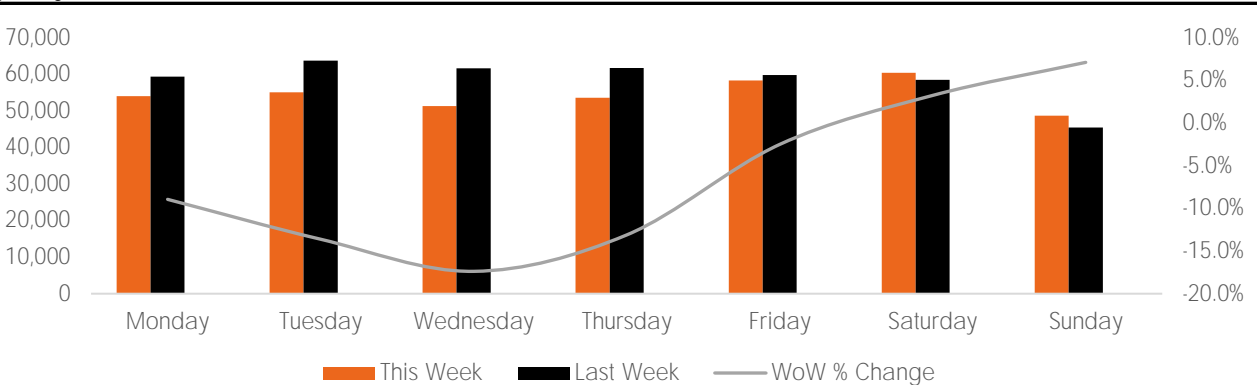

Visitors by Day (All Locations)