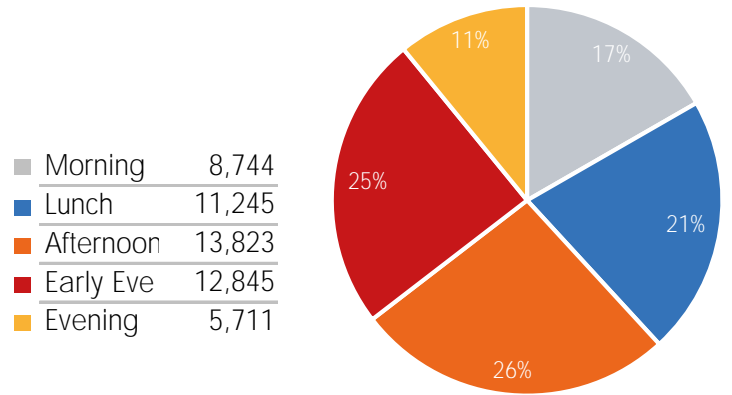

Week 30 2020. 20 Jul 2020 to 26 Jul 2020

Footfall Report 125th St BID

Visitor Totals

	Current Week	Previous Week	WoW % Change
Total Visitors	381,222	409,965	-7.0%

Key Stats

Saturday was the busiest day this week with a total of 60,370 visits. The busiest hour was at 5:00 PM on Saturday with 5,636 visits. The busiest location was SW Cor. Of Malcolm X & 125th with a total of 68,898 visits.

Visitors by Day (Original Locations)

	Monday	Tuesday	Wednesday	Thursday	Friday	Saturday	Sunday	Total
Current Week	7,056	6,881	7,308	7,565	8,090	9,368	6,617	52,885
Previous Week	8,363	10,489	8,547	8,443	7,956	9,106	6,537	59,441
Previous Year	9,702	12,125	14,263	12,790	15,791	16,063	12,161	92,895
% Change WoW	-15.6%	-34.4%	-17.4%	-10.4%	1.7%	2.9%	1.2%	-11.0%
% Change YoY	-27.3%	-43.2%	-48.8%	-40.9%	-48.8%	-41.7%	-45.6%	-43.1%

Weather (High/Low F)

	Monday	Tuesday	Wednesday	Thursday	Friday	Saturday	Sunday
This Week	64 / 55	64 / 57	66 / 55	66 / 55	63 / 55	66 / 55	64 / 54
Last Week	64 / 55	64 / 54	66 / 57	64 / 57	66 / 55	66 / 57	64 / 55

Visitors by Day (All Locations)

% Share of Visitors by Day

Visitors by Day Part - Weekend

Visitors by Day Part - Weekday

Day Parts are calculated using the following time periods:
 Morning 06:00AM - 10:59AM
 Lunch 11:00AM - 1:59PM
 Afternoon 2:00PM - 4:59PM
 Early Evening 5:00PM - 7:59PM
 Evening 8:00PM - 11:59PM