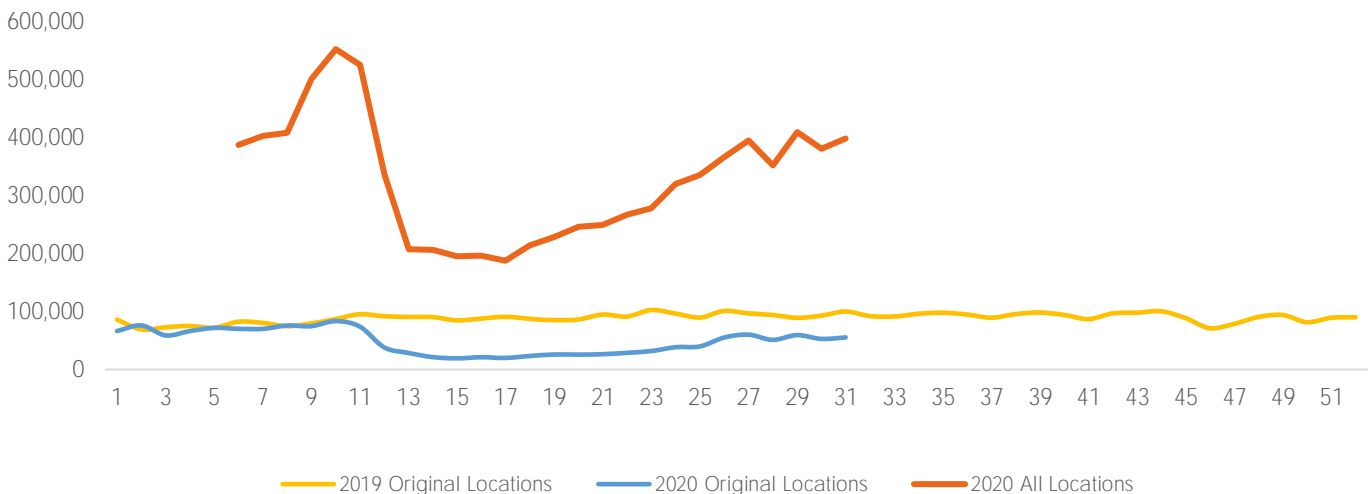

Footfall Report 125th St BID

Visitor Totals

	Current Week	Previous Week	WoW % Change
Total Visitors	398,984	381,222	4.7%

Key Stats

Saturday was the busiest day this week with a total of 63,720 visits. The busiest hour was at 6:00 PM on Friday with 5,854 visits. The busiest location was SW Cor. Of Malcolm X & 125th with a total of 73,100 visits.

Visitors by Day (All Locations)

% Share of Visitors by Day

Visitors by Day Part - Weekend

Visitors by Day Part - Weekday

Day Parts are calculated using the following time periods:
 Morning 06:00AM - 10:59AM
 Lunch 11:00AM - 1:59PM
 Afternoon 2:00PM - 4:59PM
 Early Evening 5:00PM - 7:59PM
 Evening 8:00PM - 11:59PM

Long Term Trend by Week

Visitors by Hour

	Monday	Tuesday	Wednesday	Thursday	Friday	Saturday	Sunday
6:00	871	763	710	875	1,004	622	571
7:00	1,941	1,894	1,896	1,884	1,624	1,497	838
8:00	2,748	2,777	2,797	3,035	2,167	2,336	1,165
9:00	2,691	2,680	2,759	3,250	2,655	2,688	1,571
10:00	3,138	3,033	3,208	3,602	3,344	3,234	2,060
11:00	3,442	3,518	4,157	4,195	3,922	4,189	2,539
12:00	3,891	4,067	4,303	4,341	4,452	4,567	2,972
13:00	4,207	4,048	4,289	4,180	4,960	5,127	3,059
14:00	4,186	4,147	4,315	4,193	4,708	4,929	3,565
15:00	4,503	5,002	4,698	4,560	4,757	5,762	4,058
16:00	4,642	4,864	4,948	4,556	5,476	5,699	4,105
17:00	4,885	4,862	5,208	4,836	5,741	5,431	3,925
18:00	4,789	4,057	5,110	4,085	5,854	5,244	3,902
19:00	3,458	3,121	3,410	3,390	3,877	3,526	2,513
20:00	2,302	2,156	2,362	1,978	2,792	2,579	1,810
21:00	1,354	1,420	1,389	1,255	1,481	1,719	1,124
22:00	882	847	847	856	1,466	1,257	793
23:00	622	576	699	726	1,022	1,006	618