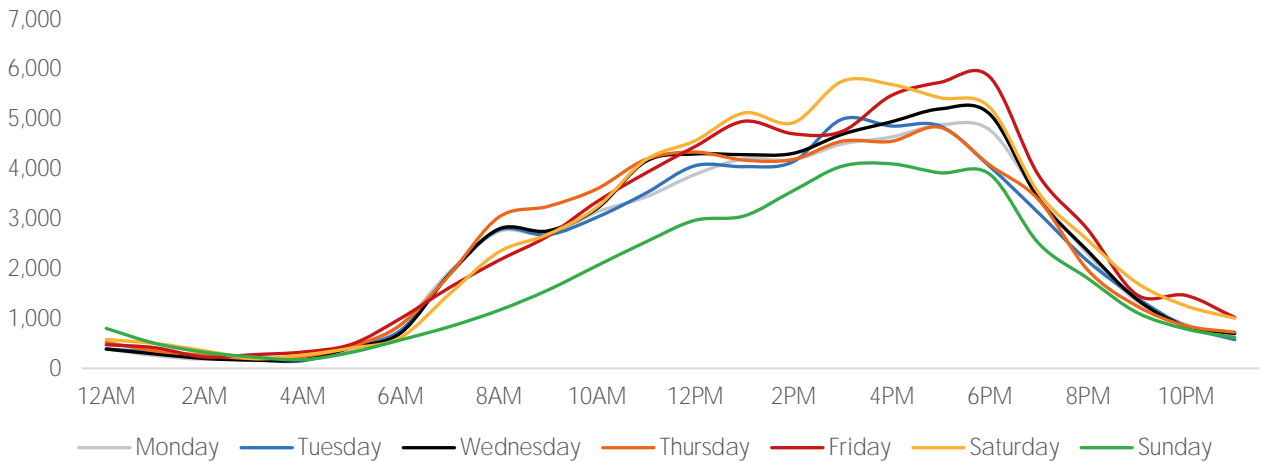

Visitors by Day (All Locations)

% Share of Visitors by Day

Visitors by Day Part - Weekend

Visitors by Day Part - Weekday

Day Parts are calculated using the following time periods:
 Morning 06:00AM - 10:59AM
 Lunch 11:00AM - 1:59PM
 Afternoon 2:00PM - 4:59PM
 Early Evening 5:00PM - 7:59PM
 Evening 8:00PM - 11:59PM

Long Term Trend by Week

Visitors by Hour

	Monday	Tuesday	Wednesday	Thursday	Friday	Saturday	Sunday
6:00	871	763	710	875	1,004	622	571
7:00	1,941	1,894	1,896	1,884	1,624	1,497	838
8:00	2,748	2,777	2,797	3,035	2,167	2,336	1,165
9:00	2,691	2,680	2,759	3,250	2,655	2,688	1,571
10:00	3,138	3,033	3,208	3,602	3,344	3,234	2,060
11:00	3,442	3,518	4,157	4,195	3,922	4,189	2,539
12:00	3,891	4,067	4,303	4,341	4,452	4,567	2,972
13:00	4,207	4,048	4,289	4,180	4,960	5,127	3,059
14:00	4,186	4,147	4,315	4,193	4,708	4,929	3,565
15:00	4,503	5,002	4,698	4,560	4,757	5,762	4,058
16:00	4,642	4,864	4,948	4,556	5,476	5,699	4,105
17:00	4,885	4,862	5,208	4,836	5,741	5,431	3,925
18:00	4,789	4,057	5,110	4,085	5,854	5,244	3,902
19:00	3,458	3,121	3,410	3,390	3,877	3,526	2,513
20:00	2,302	2,156	2,362	1,978	2,792	2,579	1,810
21:00	1,354	1,420	1,389	1,255	1,481	1,719	1,124
22:00	882	847	847	856	1,466	1,257	793
23:00	622	576	699	726	1,022	1,006	618