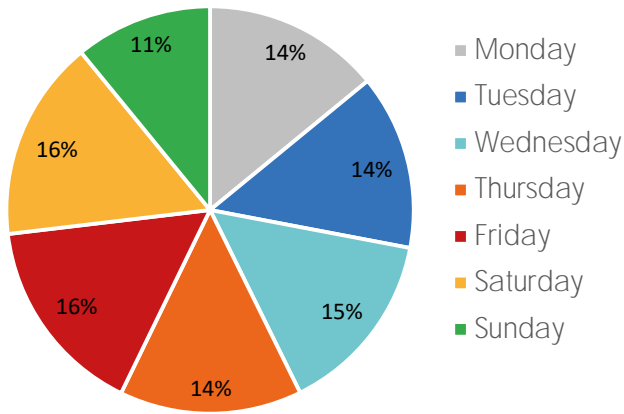

% Share of Visitors by Day