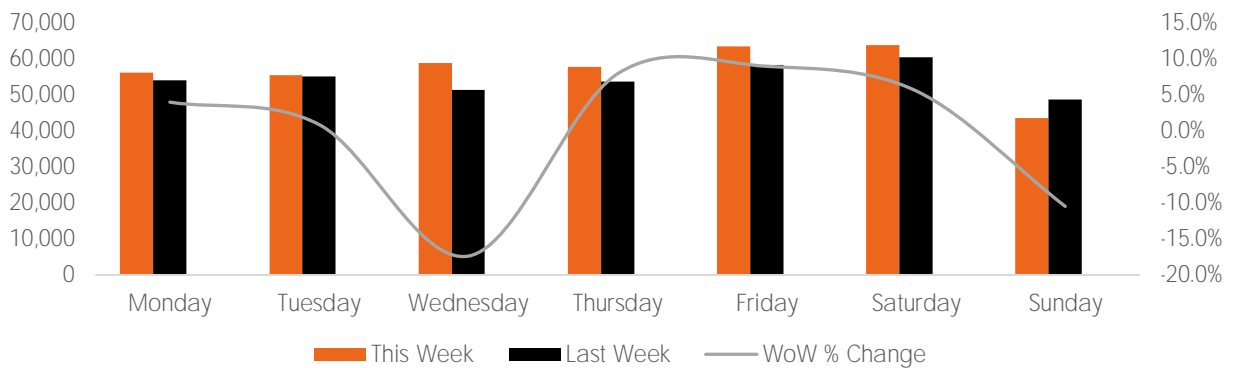

Visitors by Day (All Locations)