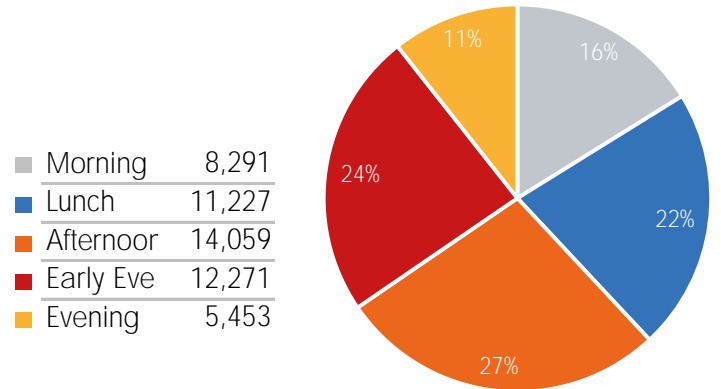

Footfall Report 125th St BID

Visitor Totals

	Current Week	Previous Week	WoW % Change
Total Visitors	398,984	381,222	4.7%

Key Stats

Saturday was the busiest day this week with a total of 63,720 visits. The busiest hour was at 6:00 PM on Friday with 5,854 visits. The busiest location was SW Cor. Of Malcolm X & 125th with a total of 73,100 visits.

Visitors by Day (Original Locations)

	Monday	Tuesday	Wednesday	Thursday	Friday	Saturday	Sunday	Total
Current Week	7,877	7,805	7,924	8,338	7,881	9,997	5,615	55,437
Previous Week	7,056	6,881	7,308	7,565	8,090	9,368	6,617	52,885
Previous Year	12,316	13,814	11,315	15,371	16,565	16,614	14,151	100,146
% Change WoW	11.6%	13.4%	-17.4%	10.2%	-2.6%	6.7%	-15.1%	4.8%
% Change YoY	-36.0%	-43.5%	-30.0%	-45.8%	-52.4%	-39.8%	-60.3%	-44.6%

Weather (High/Low F)

	Monday	Tuesday	Wednesday	Thursday	Friday	Saturday	Sunday
This Week	64 / 55	64 / 54	64 / 55	66 / 54	68 / 55	70 / 55	70 / 57
Last Week	64 / 55	64 / 57	66 / 55	66 / 55	63 / 55	66 / 55	64 / 54

Visitors by Day (All Locations)

% Share of Visitors by Day

Visitors by Day Part - Weekend

Visitors by Day Part - Weekday

Day Parts are calculated using the following time periods:
 Morning 06:00AM - 10:59AM
 Lunch 11:00AM - 1:59PM
 Afternoon 2:00PM - 4:59PM
 Early Evening 5:00PM - 7:59PM
 Evening 8:00PM - 11:59PM