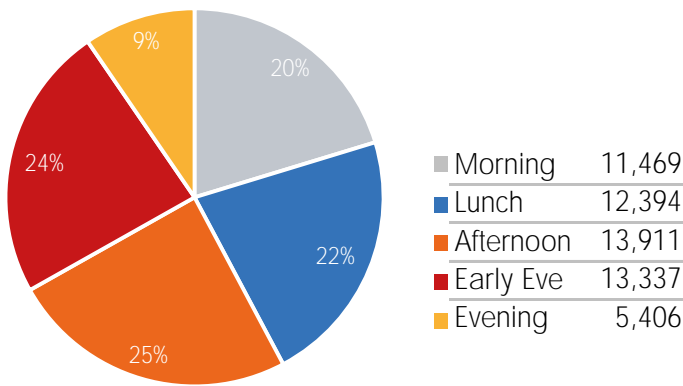

Footfall Report 125th St BID

Visitor Totals

	Current Week	Previous Week	WoW % Change
Total Visitors	398,984	381,222	4.7%

Key Stats

Saturday was the busiest day this week with a total of 63,720 visits. The busiest hour was at 6:00 PM on Friday with 5,854 visits. The busiest location was SW Cor. Of Malcolm X & 125th with a total of 73,100 visits.

Visitors by Day (All Locations)

% Share of Visitors by Day

Visitors by Day Part - Weekend

Visitors by Day Part - Weekday

Day Parts are calculated using the following time periods:
 Morning 06:00AM - 10:59AM
 Lunch 11:00AM - 1:59PM
 Afternoon 2:00PM - 4:59PM
 Early Evening 5:00PM - 7:59PM
 Evening 8:00PM - 11:59PM

Long Term Trend by Week

Visitors by Hour

	Monday	Tuesday	Wednesday	Thursday	Friday	Saturday	Sunday
6:00	871	763	710	875	1,004	622	571
7:00	1,941	1,894	1,896	1,884	1,624	1,497	838
8:00	2,748	2,777	2,797	3,035	2,167	2,336	1,165
9:00	2,691	2,680	2,759	3,250	2,655	2,688	1,571
10:00	3,138	3,033	3,208	3,602	3,344	3,234	2,060
11:00	3,442	3,518	4,157	4,195	3,922	4,189	2,539
12:00	3,891	4,067	4,303	4,341	4,452	4,567	2,972
13:00	4,207	4,048	4,289	4,180	4,960	5,127	3,059
14:00	4,186	4,147	4,315	4,193	4,708	4,929	3,565
15:00	4,503	5,002	4,698	4,560	4,757	5,762	4,058
16:00	4,642	4,864	4,948	4,556	5,476	5,699	4,105
17:00	4,885	4,862	5,208	4,836	5,741	5,431	3,925
18:00	4,789	4,057	5,110	4,085	5,854	5,244	3,902
19:00	3,458	3,121	3,410	3,390	3,877	3,526	2,513
20:00	2,302	2,156	2,362	1,978	2,792	2,579	1,810
21:00	1,354	1,420	1,389	1,255	1,481	1,719	1,124
22:00	882	847	847	856	1,466	1,257	793
23:00	622	576	699	726	1,022	1,006	618