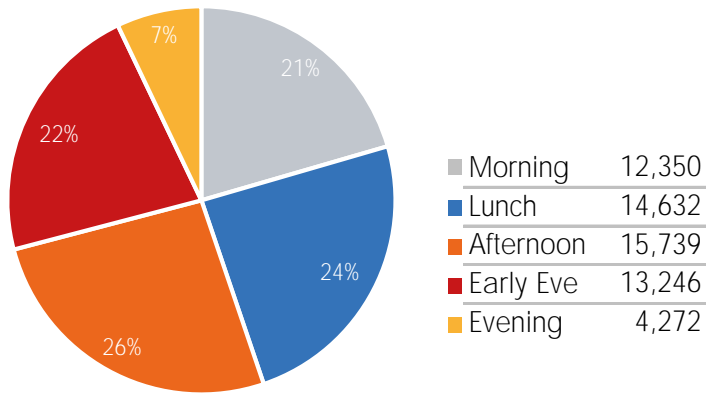

Visitors by Day Part - Weekday