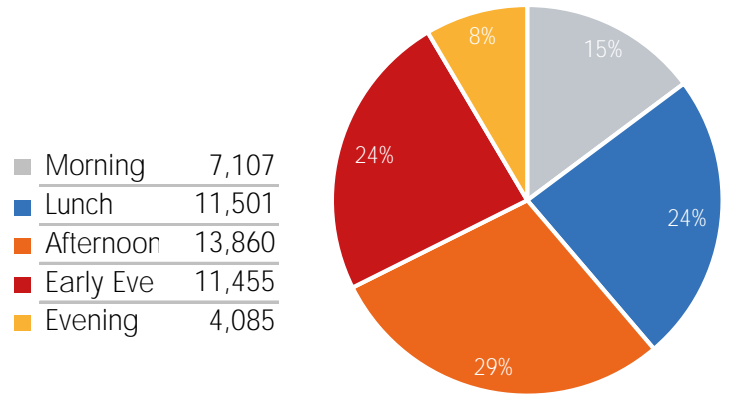

Visitors by Day Part - Weekend