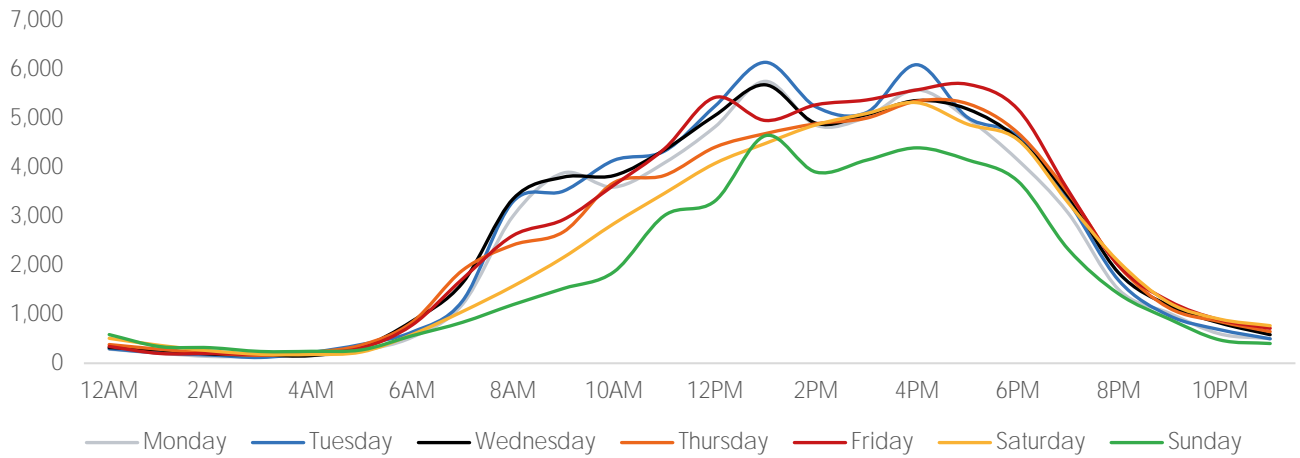

## Visitors by Day Part - Weekend

## Visitors by Day Part - Weekday

Day Parts are calculated using the following time periods:  
 Morning 06:00AM - 10:59AM  
 Lunch 11:00AM - 1:59PM  
 Afternoon 2:00PM - 4:59PM  
 Early Evening 5:00PM - 7:59PM  
 Evening 8:00PM - 11:59PM

## Visitors by Hour

	Monday	Tuesday	Wednesday	Thursday	Friday	Saturday	Sunday
6:00	531	636	859	836	779	586	561
7:00	1,204	1,273	1,640	1,897	1,721	1,056	836
8:00	3,003	3,298	3,353	2,414	2,606	1,573	1,197
9:00	3,883	3,514	3,799	2,682	2,933	2,161	1,526
10:00	3,594	4,142	3,831	3,687	3,636	2,851	1,866
11:00	4,090	4,329	4,354	3,833	4,377	3,468	3,015
12:00	4,823	5,246	5,056	4,409	5,425	4,078	3,310
13:00	5,753	6,141	5,682	4,687	4,954	4,486	4,644
14:00	4,857	5,233	4,898	4,887	5,274	4,865	3,901
15:00	5,023	5,114	5,073	5,001	5,372	5,096	4,144
16:00	5,580	6,092	5,361	5,350	5,578	5,318	4,396
17:00	4,999	5,020	5,189	5,299	5,694	4,880	4,152
18:00	4,148	4,635	4,579	4,703	5,185	4,561	3,718
19:00	3,062	3,308	3,409	3,473	3,525	3,274	2,324
20:00	1,502	1,690	1,842	1,985	1,988	2,070	1,415
21:00	1,023	971	1,175	1,126	1,268	1,233	903
22:00	600	686	823	851	887	901	477
23:00	502	499	583	646	714	767	403