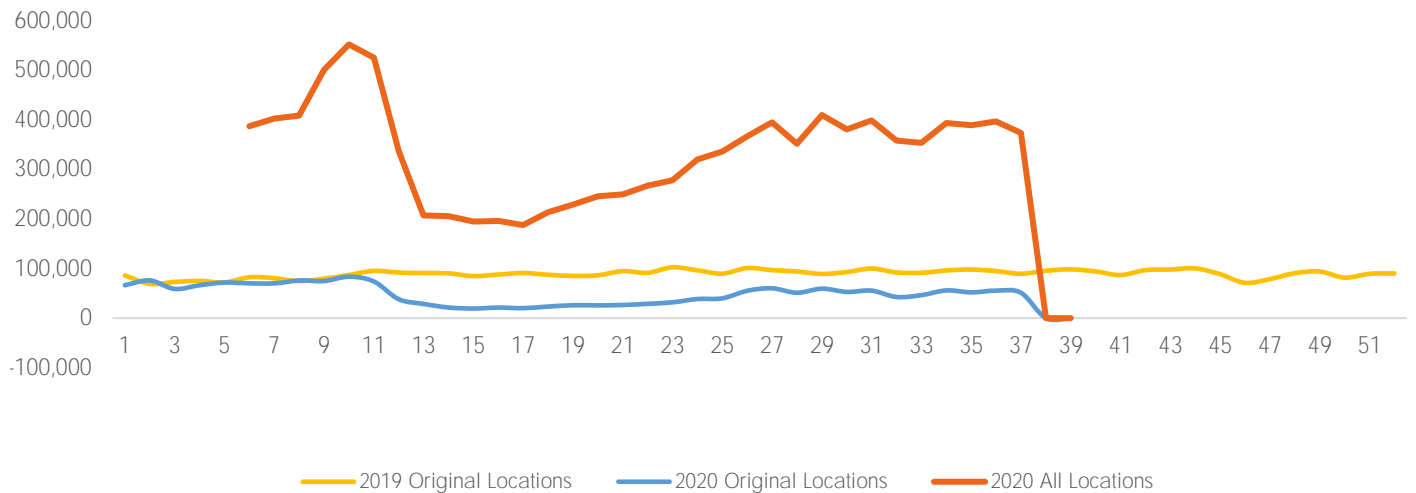

Long Term Trend by Week