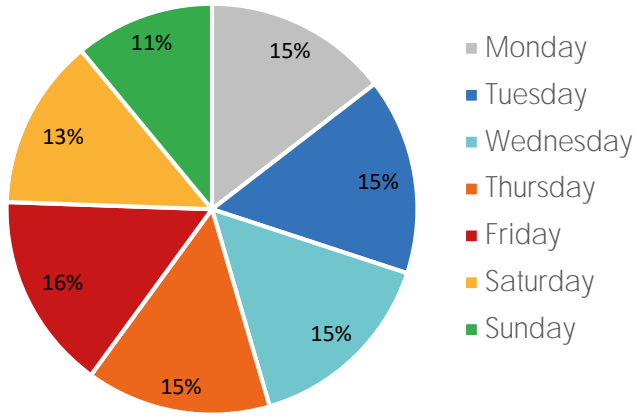

% Share of Visitors by Day