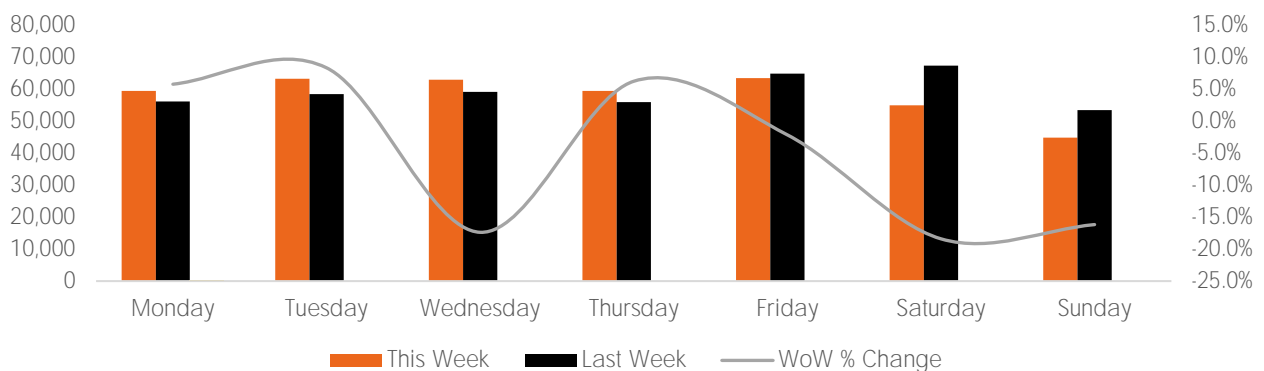

Visitors by Day (All Locations)