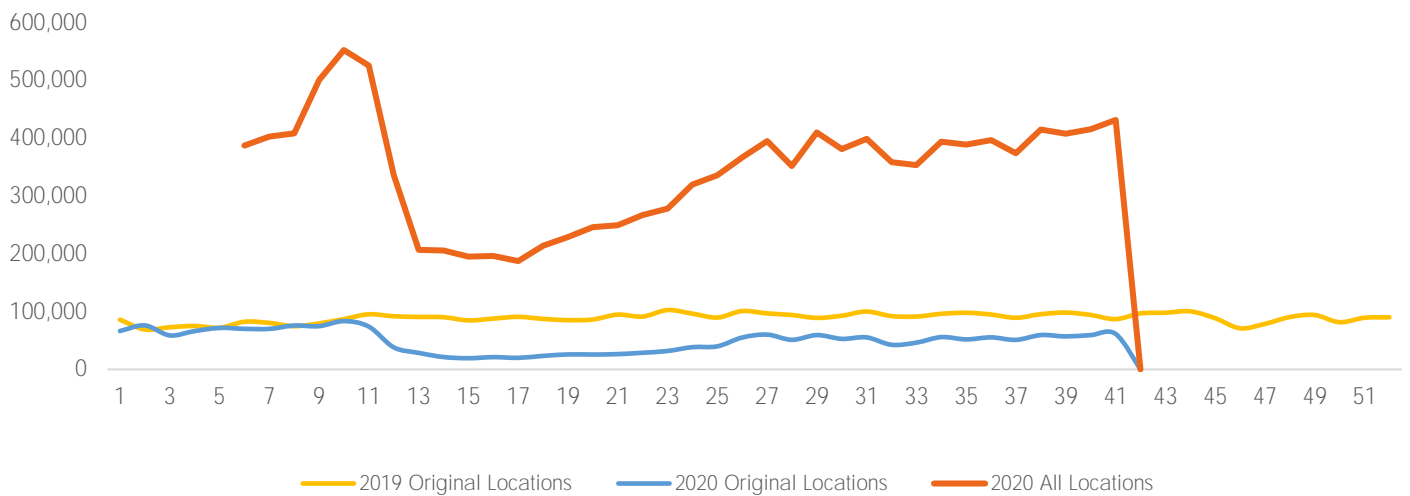

Footfall Report

125th St BID

Visitor Totals

	Current Week	Previous Week	WoW % Change
Total Visitors	380,964	431,379	-11.7%

Key Stats

Thursday was the busiest day this week with a total of 73,085 visits. The busiest hour was at 1:00 PM on Saturday with 7,084 visits. The busiest location was SW Cor. Of Malcolm X & 125th with a total of 69,621 visits.

Visitors by Day (All Locations)

% Share of Visitors by Day

Visitors by Day Part - Weekend

Visitors by Day Part - Weekday

Day Parts are calculated using the following time periods:
 Morning 06:00AM - 10:59AM
 Lunch 11:00AM - 1:59PM
 Afternoon 2:00PM - 4:59PM
 Early Evening 5:00PM - 7:59PM
 Evening 8:00PM - 11:59PM

Long Term Trend by Week

Visitors by Hour

	Monday	Tuesday	Wednesday	Thursday	Friday	Saturday	Sunday
6:00	374	534	914	978	593	722	661
7:00	781	1,234	1,962	2,452	1,294	1,497	1,009
8:00	1,302	2,132	3,887	4,093	1,920	2,794	1,822
9:00	1,391	2,361	3,626	3,917	2,045	3,334	2,360
10:00	1,676	2,555	4,698	4,435	2,590	4,094	2,922
11:00	1,904	2,841	5,341	5,144	2,593	4,938	3,475
12:00	2,452	3,436	5,805	6,285	3,042	6,276	4,446
13:00	2,784	3,484	6,357	6,903	3,015	7,084	5,719
14:00	2,568	3,880	5,580	5,790	3,174	5,708	4,995
15:00	2,246	4,110	5,359	5,574	3,222	6,236	4,741
16:00	2,250	4,067	5,683	6,425	3,429	6,621	4,642
17:00	2,324	3,827	5,217	5,702	3,571	5,877	4,498
18:00	1,733	3,346	4,567	5,051	2,910	5,164	3,706
19:00	1,264	2,542	3,603	3,643	2,285	3,999	2,775
20:00	650	1,429	1,952	2,130	1,489	2,318	1,458
21:00	540	864	1,285	1,150	846	1,431	976
22:00	500	654	841	920	627	1,110	606
23:00	244	410	604	643	478	892	512