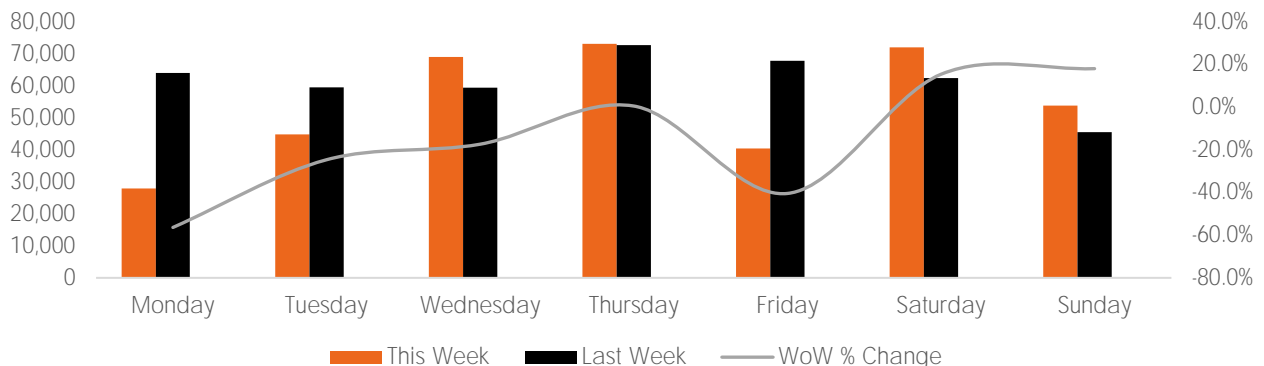

Visitors by Day (All Locations)