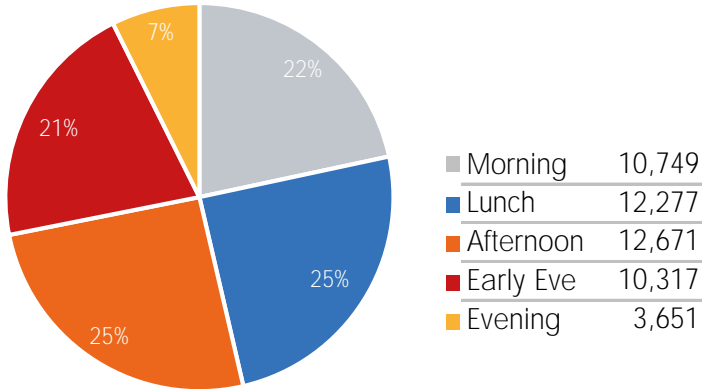

Footfall Report

125th St BID

Visitor Totals

	Current Week	Previous Week	WoW % Change
Total Visitors	380,964	431,379	-11.7%

Key Stats

Thursday was the busiest day this week with a total of 73,085 visits. The busiest hour was at 1:00 PM on Saturday with 7,084 visits. The busiest location was SW Cor. Of Malcolm X & 125th with a total of 69,621 visits.

Visitors by Day (All Locations)

% Share of Visitors by Day

Visitors by Day Part - Weekend

Visitors by Day Part - Weekday

Day Parts are calculated using the following time periods:
 Morning 06:00AM - 10:59AM
 Lunch 11:00AM - 1:59PM
 Afternoon 2:00PM - 4:59PM
 Early Evening 5:00PM - 7:59PM
 Evening 8:00PM - 11:59PM

Long Term Trend by Week

Visitors by Hour

	Monday	Tuesday	Wednesday	Thursday	Friday	Saturday	Sunday
6:00	374	534	914	978	593	722	661
7:00	781	1,234	1,962	2,452	1,294	1,497	1,009
8:00	1,302	2,132	3,887	4,093	1,920	2,794	1,822
9:00	1,391	2,361	3,626	3,917	2,045	3,334	2,360
10:00	1,676	2,555	4,698	4,435	2,590	4,094	2,922
11:00	1,904	2,841	5,341	5,144	2,593	4,938	3,475
12:00	2,452	3,436	5,805	6,285	3,042	6,276	4,446
13:00	2,784	3,484	6,357	6,903	3,015	7,084	5,719
14:00	2,568	3,880	5,580	5,790	3,174	5,708	4,995
15:00	2,246	4,110	5,359	5,574	3,222	6,236	4,741
16:00	2,250	4,067	5,683	6,425	3,429	6,621	4,642
17:00	2,324	3,827	5,217	5,702	3,571	5,877	4,498
18:00	1,733	3,346	4,567	5,051	2,910	5,164	3,706
19:00	1,264	2,542	3,603	3,643	2,285	3,999	2,775
20:00	650	1,429	1,952	2,130	1,489	2,318	1,458
21:00	540	864	1,285	1,150	846	1,431	976
22:00	500	654	841	920	627	1,110	606
23:00	244	410	604	643	478	892	512