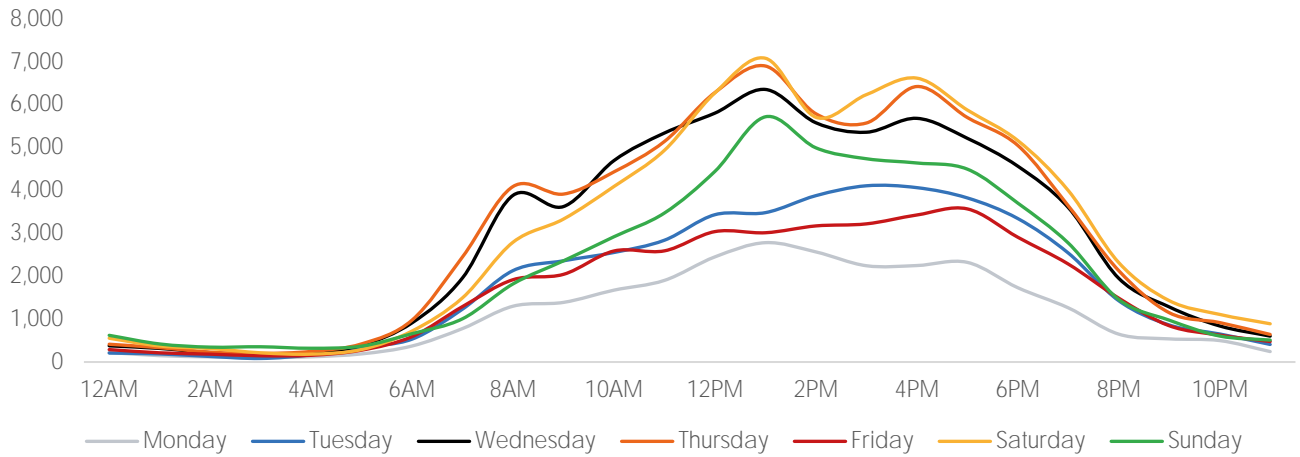

Visitors by Day (All Locations)

% Share of Visitors by Day

Visitors by Day Part - Weekend

Visitors by Day Part - Weekday

Day Parts are calculated using the following time periods:
 Morning 06:00AM - 10:59AM
 Lunch 11:00AM - 1:59PM
 Afternoon 2:00PM - 4:59PM
 Early Evening 5:00PM - 7:59PM
 Evening 8:00PM - 11:59PM

Long Term Trend by Week

Visitors by Hour

	Monday	Tuesday	Wednesday	Thursday	Friday	Saturday	Sunday
6:00	374	534	914	978	593	722	661
7:00	781	1,234	1,962	2,452	1,294	1,497	1,009
8:00	1,302	2,132	3,887	4,093	1,920	2,794	1,822
9:00	1,391	2,361	3,626	3,917	2,045	3,334	2,360
10:00	1,676	2,555	4,698	4,435	2,590	4,094	2,922
11:00	1,904	2,841	5,341	5,144	2,593	4,938	3,475
12:00	2,452	3,436	5,805	6,285	3,042	6,276	4,446
13:00	2,784	3,484	6,357	6,903	3,015	7,084	5,719
14:00	2,568	3,880	5,580	5,790	3,174	5,708	4,995
15:00	2,246	4,110	5,359	5,574	3,222	6,236	4,741
16:00	2,250	4,067	5,683	6,425	3,429	6,621	4,642
17:00	2,324	3,827	5,217	5,702	3,571	5,877	4,498
18:00	1,733	3,346	4,567	5,051	2,910	5,164	3,706
19:00	1,264	2,542	3,603	3,643	2,285	3,999	2,775
20:00	650	1,429	1,952	2,130	1,489	2,318	1,458
21:00	540	864	1,285	1,150	846	1,431	976
22:00	500	654	841	920	627	1,110	606
23:00	244	410	604	643	478	892	512