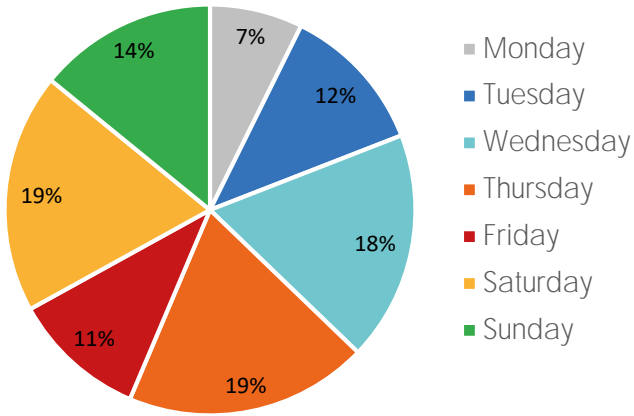

Footfall Report

125th St BID

Visitor Totals

	Current Week	Previous Week	WoW % Change
Total Visitors	380,964	431,379	-11.7%

Key Stats

Thursday was the busiest day this week with a total of 73,085 visits. The busiest hour was at 1:00 PM on Saturday with 7,084 visits. The busiest location was SW Cor. Of Malcolm X & 125th with a total of 69,621 visits.

Note: Original Locations include 125th St and Frederick Douglas Blvd; NE.

Visitors by Day (All Locations)

	Monday	Tuesday	Wednesday	Thursday	Friday	Saturday	Sunday	Total
Current Week	27,890	44,835	68,971	73,085	40,392	72,030	53,761	380,964
Previous Week	63,961	59,517	59,358	72,715	67,846	62,430	45,552	431,379
Change WoW	-36,071	-14,682	9,613	370	-27,454	9,600	8,209	-50,415
% Change WoW	-56.4%	-24.7%	-17.4%	0.5%	-40.5%	15.4%	18.0%	-11.7%

Visitors by Day (Original Locations)

	Monday	Tuesday	Wednesday	Thursday	Friday	Saturday	Sunday	Total
Current Week	4,529	6,773	10,938	10,647	4,627	11,956	7,823	57,293
Previous Week	9,398	8,930	8,075	9,758	10,388	8,767	6,229	61,545
Previous Year	13,826	15,887	10,163	12,696	17,844	18,256	8,239	96,911
% Change WoW	-51.8%	-24.2%	-17.4%	9.1%	-55.5%	36.4%	25.6%	-6.9%
% Change YoY	-67.2%	-57.4%	7.6%	-16.1%	-74.1%	-34.5%	-5.0%	-40.9%

Visitors by Day (All Locations)

% Share of Visitors by Day

Visitors by Day Part - Weekend

Visitors by Day Part - Weekday

Day Parts are calculated using the following time periods:
 Morning 06:00AM - 10:59AM
 Lunch 11:00AM - 1:59PM
 Afternoon 2:00PM - 4:59PM
 Early Evening 5:00PM - 7:59PM
 Evening 8:00PM - 11:59PM