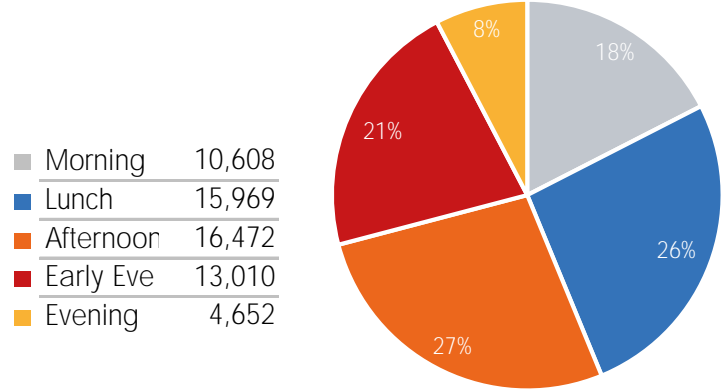

Footfall Report

125th St BID

Visitor Totals

	Current Week	Previous Week	WoW % Change
Total Visitors	380,964	431,379	-11.7%

Key Stats

Thursday was the busiest day this week with a total of 73,085 visits. The busiest hour was at 1:00 PM on Saturday with 7,084 visits. The busiest location was SW Cor. Of Malcolm X & 125th with a total of 69,621 visits.

Note: Original Locations include 125th St and Frederick Douglas Blvd; NE.

Visitors by Day (All Locations)

	Monday	Tuesday	Wednesday	Thursday	Friday	Saturday	Sunday	Total
Current Week	27,890	44,835	68,971	73,085	40,392	72,030	53,761	380,964
Previous Week	63,961	59,517	59,358	72,715	67,846	62,430	45,552	431,379
Change WoW	-36,071	-14,682	9,613	370	-27,454	9,600	8,209	-50,415
% Change WoW	-56.4%	-24.7%	-17.4%	0.5%	-40.5%	15.4%	18.0%	-11.7%

Visitors by Day (Original Locations)

	Monday	Tuesday	Wednesday	Thursday	Friday	Saturday	Sunday	Total
Current Week	4,529	6,773	10,938	10,647	4,627	11,956	7,823	57,293
Previous Week	9,398	8,930	8,075	9,758	10,388	8,767	6,229	61,545
Previous Year	13,826	15,887	10,163	12,696	17,844	18,256	8,239	96,911
% Change WoW	-51.8%	-24.2%	-17.4%	9.1%	-55.5%	36.4%	25.6%	-6.9%
% Change YoY	-67.2%	-57.4%	7.6%	-16.1%	-74.1%	-34.5%	-5.0%	-40.9%

Visitors by Day (All Locations)

% Share of Visitors by Day

Visitors by Day Part - Weekend

Visitors by Day Part - Weekday

Day Parts are calculated using the following time periods:
 Morning 06:00AM - 10:59AM
 Lunch 11:00AM - 1:59PM
 Afternoon 2:00PM - 4:59PM
 Early Evening 5:00PM - 7:59PM
 Evening 8:00PM - 11:59PM