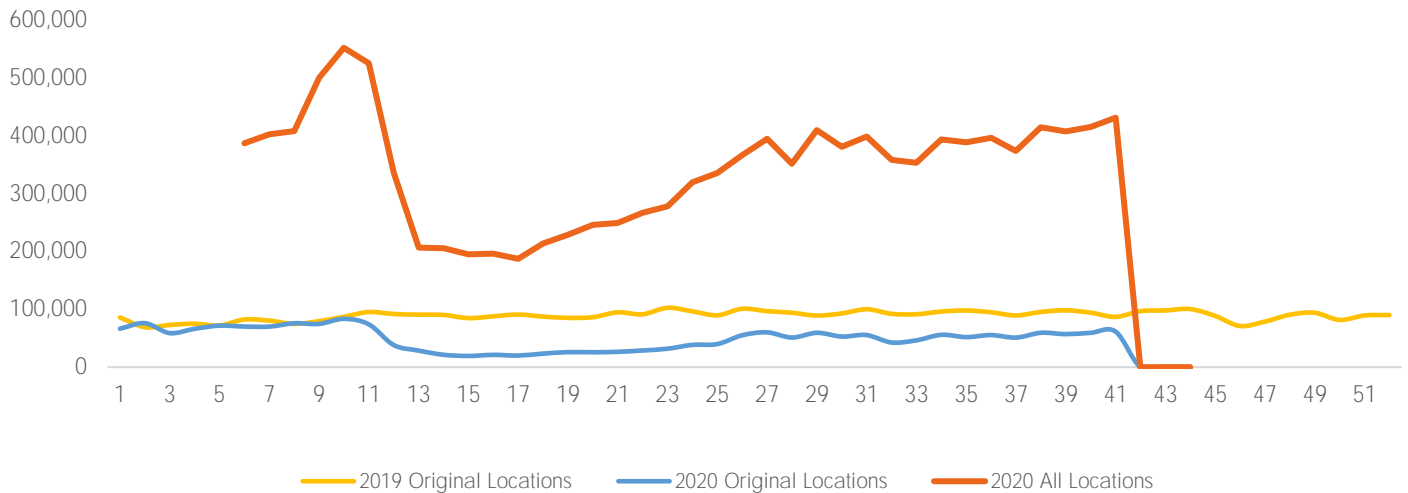

Long Term Trend by Week