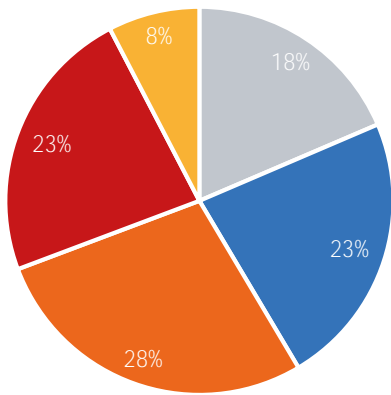

Visitors by Day Part - Weekday

Morning	8,312
Lunch	10,258
Afternoon	12,450
Early Eve	10,341
Evening	3,420