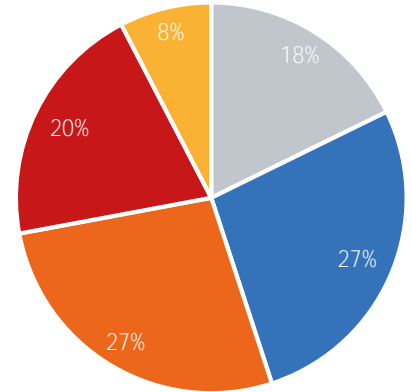

Visitors by Day Part - Weekend

Morning	8,777
Lunch	13,472
Afternoon	13,403
Early Eve	10,047
Evening	3,771