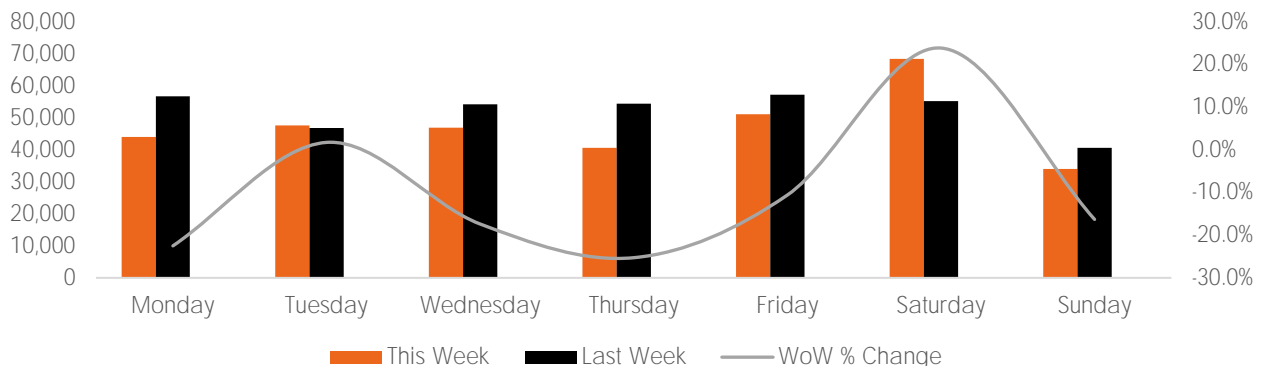

Visitors by Day (All Locations)