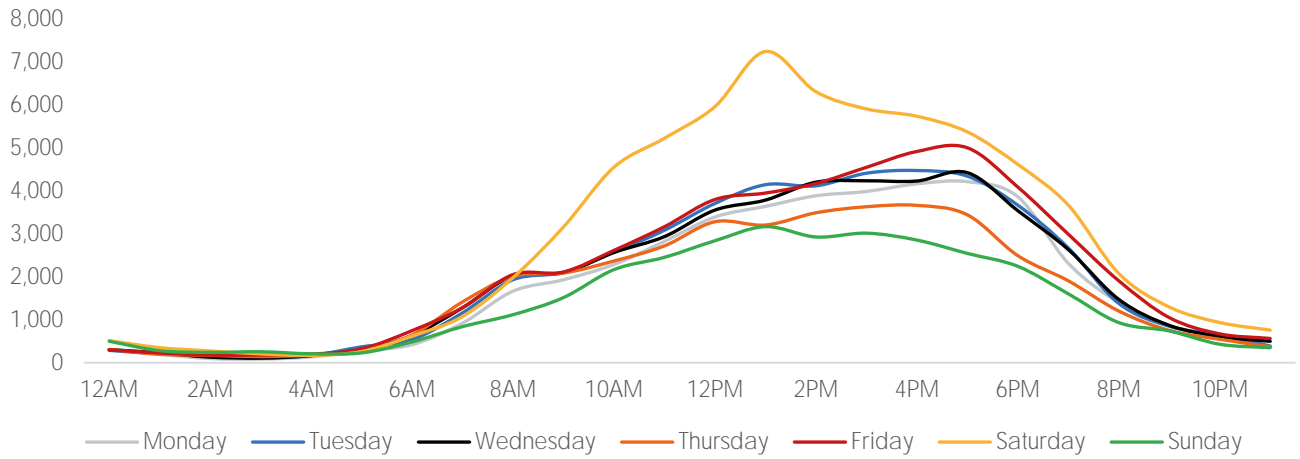

## Visitors by Day Part - Weekend

Morning	8,777
Lunch	13,472
Afternoon	13,403
Early Eve	10,047
Evening	3,771

## Visitors by Day Part - Weekday

Morning	8,312
Lunch	10,258
Afternoon	12,450
Early Eve	10,341
Evening	3,420

Day Parts are calculated using the following time periods:  
 Morning 06:00AM - 10:59AM  
 Lunch 11:00AM - 1:59PM  
 Afternoon 2:00PM - 4:59PM  
 Early Evening 5:00PM - 7:59PM  
 Evening 8:00PM - 11:59PM

## Visitors by Hour

	Monday	Tuesday	Wednesday	Thursday	Friday	Saturday	Sunday
6:00	421	540	637	645	749	623	486
7:00	924	1,164	1,283	1,418	1,284	1,077	843
8:00	1,670	1,936	2,029	2,016	2,056	1,986	1,121
9:00	1,935	2,108	2,100	2,092	2,117	3,166	1,520
10:00	2,293	2,577	2,572	2,373	2,621	4,560	2,172
11:00	2,830	3,090	2,942	2,725	3,172	5,236	2,458
12:00	3,399	3,715	3,560	3,289	3,807	5,972	2,845
13:00	3,646	4,152	3,793	3,211	3,957	7,258	3,174
14:00	3,894	4,126	4,211	3,497	4,180	6,322	2,933
15:00	3,994	4,420	4,243	3,638	4,557	5,920	3,022
16:00	4,172	4,483	4,238	3,670	4,927	5,748	2,861
17:00	4,223	4,351	4,433	3,450	5,013	5,384	2,550
18:00	3,871	3,674	3,546	2,498	4,097	4,626	2,249
19:00	2,320	2,678	2,640	1,911	2,998	3,676	1,608
20:00	1,404	1,384	1,478	1,206	1,911	2,082	937
21:00	861	851	872	754	1,053	1,300	742
22:00	649	640	612	547	673	938	432
23:00	373	391	500	375	566	761	350