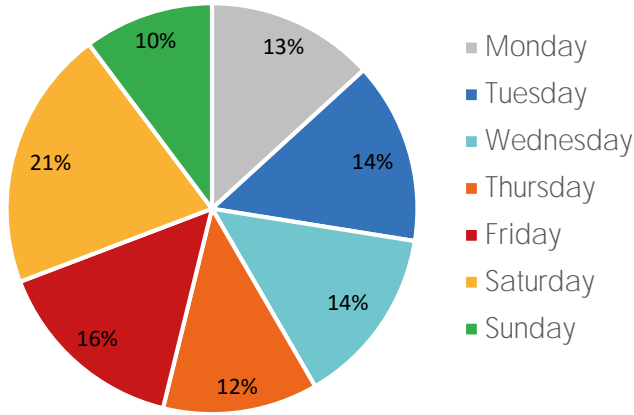

% Share of Visitors by Day