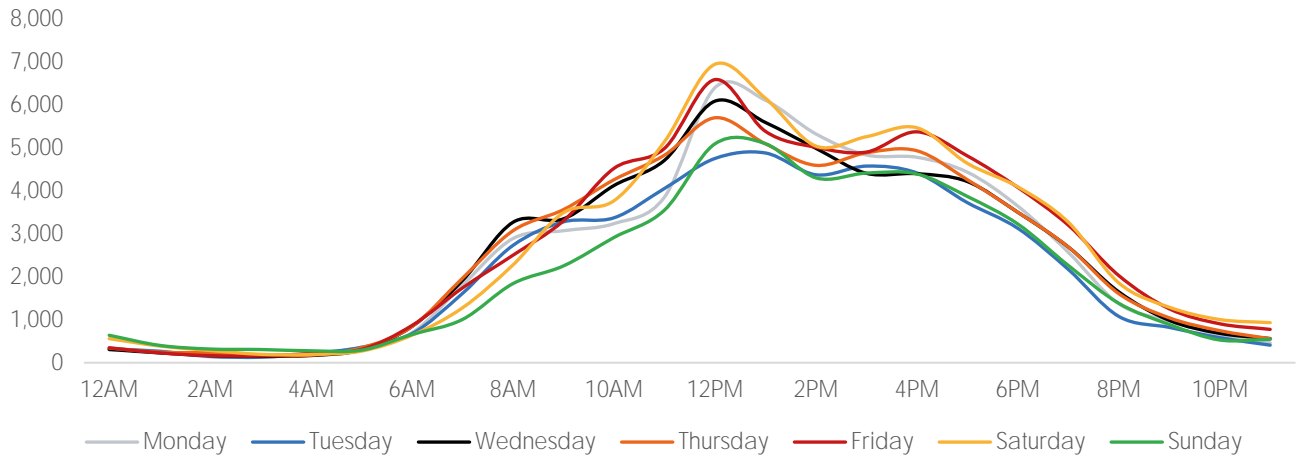

Footfall Report

125th St BID

Visitor Totals

	Current Week	Previous Week	WoW % Change
Total Visitors	409,155	332,710	23.0%

Key Stats

Saturday was the busiest day this week with a total of 64,607 visits. The busiest hour was at 12:00 PM on Saturday with 6,961 visits. The busiest location was SW Cor. Of Malcolm X & 125th with a total of 78,645 visits.

Visitors by Day (All Locations)

% Share of Visitors by Day

Visitors by Day Part - Weekend

Morning	10,091
Lunch	16,029
Afternoon	14,471
Early Eve	10,709
Evening	4,229

Visitors by Day Part - Weekday

Morning	12,734
Lunch	15,840
Afternoon	14,393
Early Eve	10,552
Evening	3,841

Day Parts are calculated using the following time periods:
 Morning 06:00AM - 10:59AM
 Lunch 11:00AM - 1:59PM
 Afternoon 2:00PM - 4:59PM
 Early Evening 5:00PM - 7:59PM
 Evening 8:00PM - 11:59PM

Long Term Trend by Week

Visitors by Hour

	Monday	Tuesday	Wednesday	Thursday	Friday	Saturday	Sunday
6:00	701	680	847	845	870	644	659
7:00	1,812	1,618	1,920	1,973	1,745	1,282	1,010
8:00	2,897	2,737	3,276	3,079	2,508	2,282	1,846
9:00	3,080	3,286	3,356	3,572	3,309	3,500	2,259
10:00	3,244	3,380	4,133	4,268	4,533	3,778	2,921
11:00	3,862	4,064	4,720	4,840	4,998	5,156	3,559
12:00	6,414	4,764	6,101	5,713	6,603	6,961	5,105
13:00	6,122	4,892	5,604	5,106	5,397	6,168	5,109
14:00	5,336	4,384	5,001	4,604	5,025	5,053	4,312
15:00	4,846	4,586	4,418	4,896	4,913	5,271	4,423
16:00	4,792	4,427	4,409	4,944	5,385	5,480	4,403
17:00	4,445	3,734	4,226	4,269	4,824	4,651	3,879
18:00	3,653	3,135	3,508	3,511	4,089	4,102	3,236
19:00	2,577	2,177	2,700	2,701	3,209	3,279	2,270
20:00	1,375	1,081	1,653	1,611	2,033	1,862	1,387
21:00	975	825	989	1,048	1,259	1,295	893
22:00	652	585	686	749	909	1,008	531
23:00	463	410	564	560	778	935	547