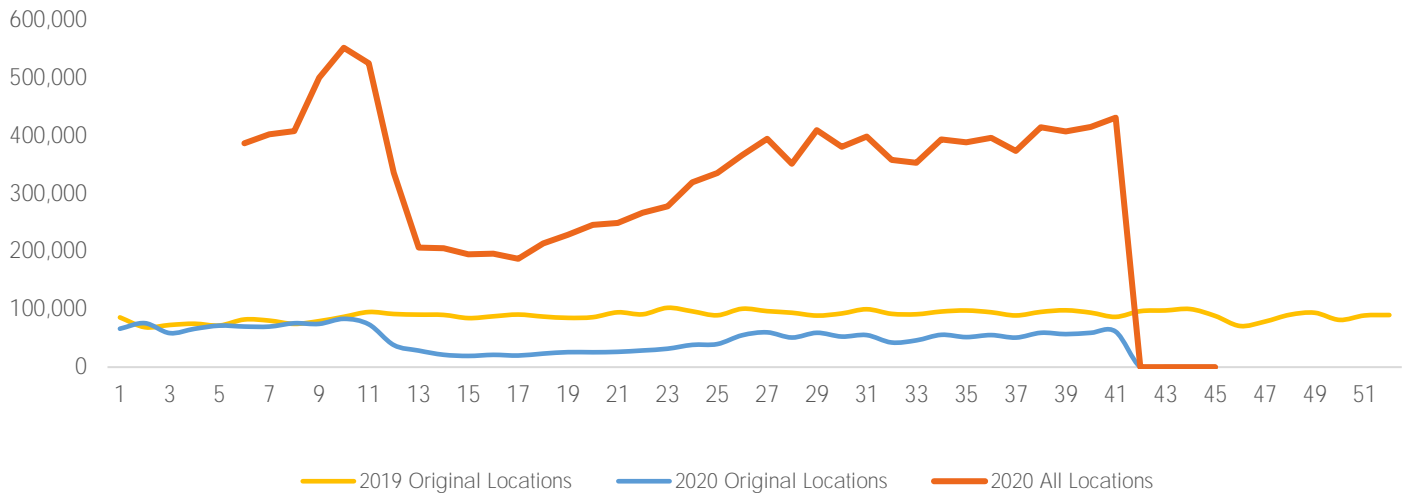

Footfall Report

125th St BID

Visitor Totals

	Current Week	Previous Week	WoW % Change
Total Visitors	409,155	332,710	23.0%

Key Stats

Saturday was the busiest day this week with a total of 64,607 visits. The busiest hour was at 12:00 PM on Saturday with 6,961 visits. The busiest location was SW Cor. Of Malcolm X & 125th with a total of 78,645 visits.

Note: Original Locations include 125th St and Frederick Douglas Blvd; NE.

Visitors by Day (All Locations)

	Monday	Tuesday	Wednesday	Thursday	Friday	Saturday	Sunday	Total
Current Week	58,675	52,210	59,437	59,810	63,820	64,607	50,596	409,155
Previous Week	43,966	47,588	46,941	40,619	51,154	68,419	34,023	332,710
Change WoW	14,709	4,622	12,496	19,191	12,666	-3,812	16,573	76,445
% Change WoW	33.5%	9.7%	-17.4%	47.2%	24.8%	-5.6%	48.7%	23.0%

Visitors by Day (All Locations)

% Share of Visitors by Day

Visitors by Day Part - Weekend

Morning	10,091
Lunch	16,029
Afternoon	14,471
Early Eve	10,709
Evening	4,229

Visitors by Day Part - Weekday

Morning	12,734
Lunch	15,840
Afternoon	14,393
Early Eve	10,552
Evening	3,841

Day Parts are calculated using the following time periods:
 Morning 06:00AM - 10:59AM
 Lunch 11:00AM - 1:59PM
 Afternoon 2:00PM - 4:59PM
 Early Evening 5:00PM - 7:59PM
 Evening 8:00PM - 11:59PM

Long Term Trend by Week