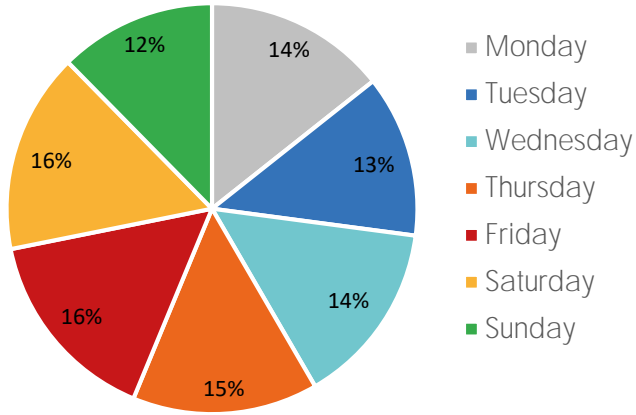

Footfall Report

125th St BID

Visitor Totals

	Current Week	Previous Week	WoW % Change
Total Visitors	409,155	332,710	23.0%

Key Stats

Saturday was the busiest day this week with a total of 64,607 visits. The busiest hour was at 12:00 PM on Saturday with 6,961 visits. The busiest location was SW Cor. Of Malcolm X & 125th with a total of 78,645 visits.

Note: Original Locations include 125th St and Frederick Douglas Blvd; NE.

Visitors by Day (All Locations)

	Monday	Tuesday	Wednesday	Thursday	Friday	Saturday	Sunday	Total
Current Week	58,675	52,210	59,437	59,810	63,820	64,607	50,596	409,155
Previous Week	43,966	47,588	46,941	40,619	51,154	68,419	34,023	332,710
Change WoW	14,709	4,622	12,496	19,191	12,666	-3,812	16,573	76,445
% Change WoW	33.5%	9.7%	-17.4%	47.2%	24.8%	-5.6%	48.7%	23.0%

Visitors by Day (Original Locations)

	Monday	Tuesday	Wednesday	Thursday	Friday	Saturday	Sunday	Total
Current Week	8,063	7,853	8,492	9,494	10,600	11,891	7,836	64,229
Previous Week	5,031	6,694	6,054	6,260	7,931	13,183	4,595	49,748
Previous Year	15,567	11,686	15,286	9,531	14,807	13,575	8,202	88,654
% Change WoW	60.3%	17.3%	-17.4%	51.7%	33.7%	-9.8%	70.5%	29.1%
% Change YoY	-48.2%	-32.8%	-44.4%	-0.4%	-28.4%	-12.4%	-4.5%	-27.6%

Visitors by Day (All Locations)

% Share of Visitors by Day

Visitors by Day Part - Weekend

Morning	10,091
Lunch	16,029
Afternoon	14,471
Early Eve	10,709
Evening	4,229

Visitors by Day Part - Weekday

Morning	12,734
Lunch	15,840
Afternoon	14,393
Early Eve	10,552
Evening	3,841