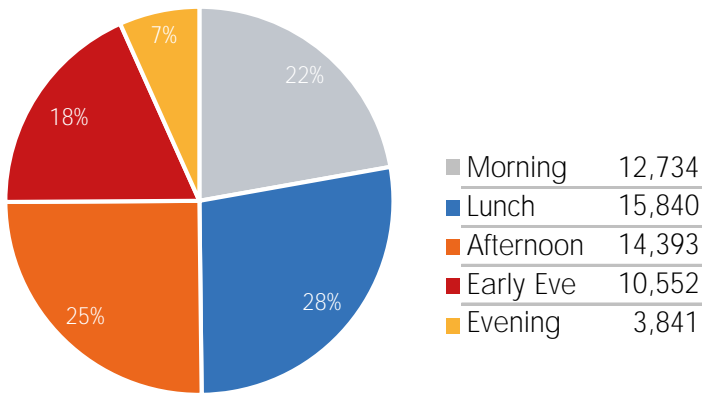

Footfall Report

125th St BID

Visitor Totals

	Current Week	Previous Week	WoW % Change
Total Visitors	409,155	332,710	23.0%

Key Stats

Saturday was the busiest day this week with a total of 64,607 visits. The busiest hour was at 12:00 PM on Saturday with 6,961 visits. The busiest location was SW Cor. Of Malcolm X & 125th with a total of 78,645 visits.

Visitors by Day (Original Locations)

	Monday	Tuesday	Wednesday	Thursday	Friday	Saturday	Sunday	Total
Current Week	8,063	7,853	8,492	9,494	10,600	11,891	7,836	64,229
Previous Week	5,031	6,694	6,054	6,260	7,931	13,183	4,595	49,748
Previous Year	15,567	11,686	15,286	9,531	14,807	13,575	8,202	88,654
% Change WoW	60.3%	17.3%	-17.4%	51.7%	33.7%	-9.8%	70.5%	29.1%
% Change YoY	-48.2%	-32.8%	-44.4%	-0.4%	-28.4%	-12.4%	-4.5%	-27.6%

Visitors by Day (All Locations)

% Share of Visitors by Day

Visitors by Day Part - Weekend

Morning	10,091
Lunch	16,029
Afternoon	14,471
Early Eve	10,709
Evening	4,229

Visitors by Day Part - Weekday

Morning	12,734
Lunch	15,840
Afternoon	14,393
Early Eve	10,552
Evening	3,841

Day Parts are calculated using the following time periods:
 Morning 06:00AM - 10:59AM
 Lunch 11:00AM - 1:59PM
 Afternoon 2:00PM - 4:59PM
 Early Evening 5:00PM - 7:59PM
 Evening 8:00PM - 11:59PM

Long Term Trend by Week