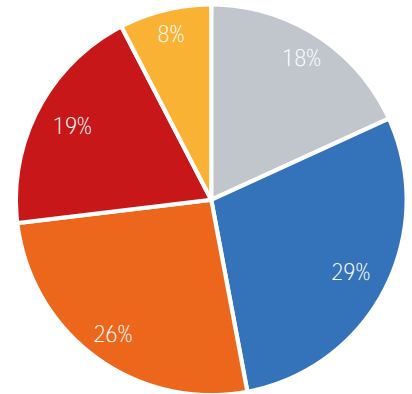

Footfall Report

125th St BID

Visitor Totals

	Current Week	Previous Week	WoW % Change
Total Visitors	409,155	332,710	23.0%

Key Stats

Saturday was the busiest day this week with a total of 64,607 visits. The busiest hour was at 12:00 PM on Saturday with 6,961 visits. The busiest location was SW Cor. Of Malcolm X & 125th with a total of 78,645 visits.

Visitors by Day (Original Locations)

	Monday	Tuesday	Wednesday	Thursday	Friday	Saturday	Sunday	Total
Current Week	8,063	7,853	8,492	9,494	10,600	11,891	7,836	64,229
Previous Week	5,031	6,694	6,054	6,260	7,931	13,183	4,595	49,748
Previous Year	15,567	11,686	15,286	9,531	14,807	13,575	8,202	88,654
% Change WoW	60.3%	17.3%	-17.4%	51.7%	33.7%	-9.8%	70.5%	29.1%
% Change YoY	-48.2%	-32.8%	-44.4%	-0.4%	-28.4%	-12.4%	-4.5%	-27.6%

Visitors by Day (All Locations)

% Share of Visitors by Day

Visitors by Day Part - Weekend

Morning	10,091
Lunch	16,029
Afternoon	14,471
Early Eve	10,709
Evening	4,229

Visitors by Day Part - Weekday

Morning	12,734
Lunch	15,840
Afternoon	14,393
Early Eve	10,552
Evening	3,841

Day Parts are calculated using the following time periods:
 Morning 06:00AM - 10:59AM
 Lunch 11:00AM - 1:59PM
 Afternoon 2:00PM - 4:59PM
 Early Evening 5:00PM - 7:59PM
 Evening 8:00PM - 11:59PM

Long Term Trend by Week