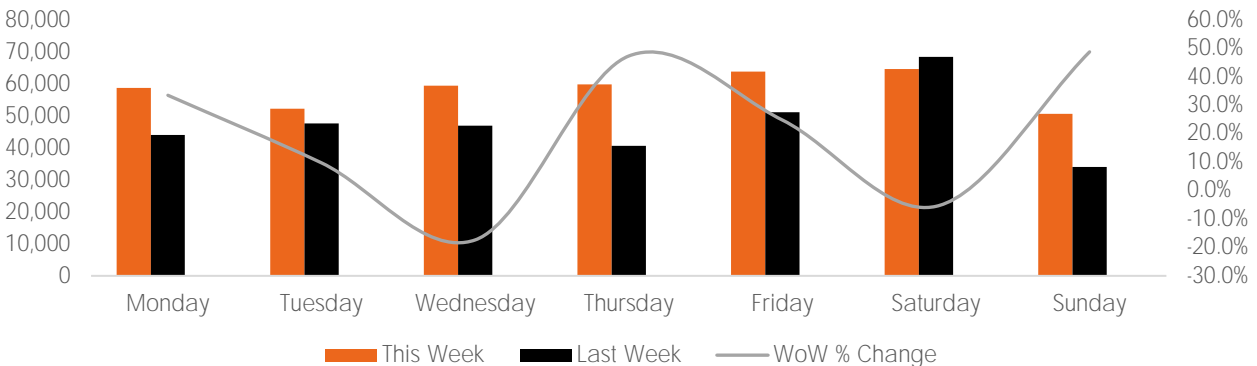

Visitors by Day (All Locations)