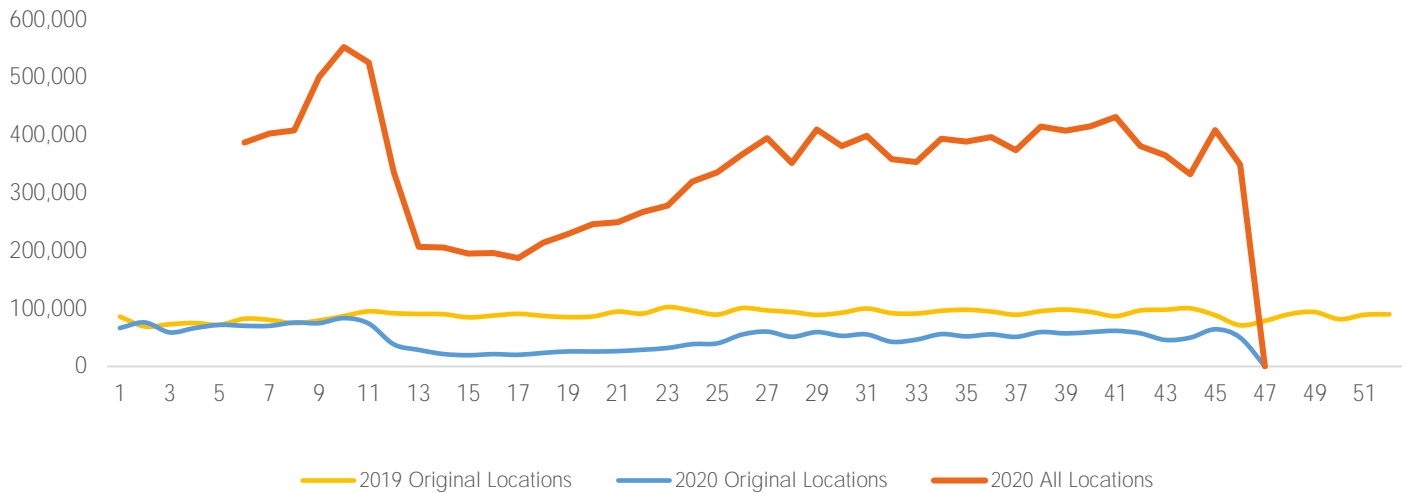

Footfall Report

125th St BID

Visitor Totals

	Current Week	Previous Week	WoW % Change
Total Visitors	385,483	348,944	10.5%

Key Stats

Friday was the busiest day this week with a total of 70,312 visits. The busiest hour was at 1:00 PM on Friday with 7,344 visits. The busiest location was SW Cor. Of Malcolm X & 125th with a total of 72,345 visits.

Note: Original Locations include 125th St and Frederick Douglas Blvd; NE.

Visitors by Day (All Locations)

	Monday	Tuesday	Wednesday	Thursday	Friday	Saturday	Sunday	Total
Current Week	61,490	45,220	60,962	56,334	70,312	56,354	34,811	385,483
Previous Week	63,072	59,907	41,804	42,483	46,553	58,568	36,557	348,944
Change WoW	-1,582	-14,687	19,158	13,851	23,759	-2,214	-1,746	36,539
% Change WoW	-2.5%	-24.5%	-17.4%	32.6%	51.0%	-3.8%	-4.8%	10.5%

Visitors by Day (All Locations)

% Share of Visitors by Day

Visitors by Day Part - Weekend

Morning	7,939
Lunch	12,475
Afternoon	12,014
Early Eve	8,323
Evening	3,315

Visitors by Day Part - Weekday

Morning	11,938
Lunch	16,839
Afternoon	14,381
Early Eve	10,594
Evening	3,724

Day Parts are calculated using the following time periods:
 Morning 06:00AM - 10:59AM
 Lunch 11:00AM - 1:59PM
 Afternoon 2:00PM - 4:59PM
 Early Evening 5:00PM - 7:59PM
 Evening 8:00PM - 11:59PM

Long Term Trend by Week