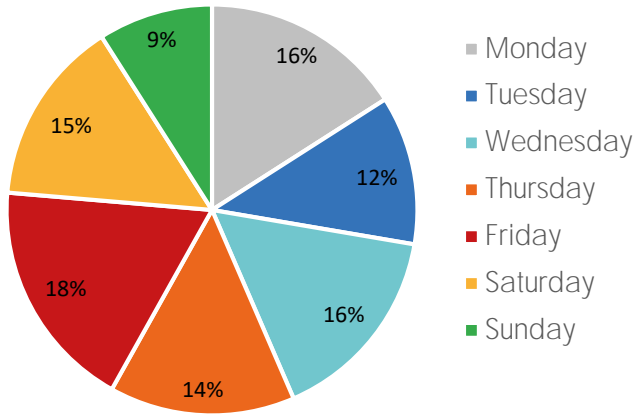

Footfall Report

125th St BID

Visitor Totals

	Current Week	Previous Week	WoW % Change
Total Visitors	385,483	348,944	10.5%

Key Stats

Friday was the busiest day this week with a total of 70,312 visits. The busiest hour was at 1:00 PM on Friday with 7,344 visits. The busiest location was SW Cor. Of Malcolm X & 125th with a total of 72,345 visits.

Note: Original Locations include 125th St and Frederick Douglas Blvd; NE.

Visitors by Day (All Locations)

	Monday	Tuesday	Wednesday	Thursday	Friday	Saturday	Sunday	Total
Current Week	61,490	45,220	60,962	56,334	70,312	56,354	34,811	385,483
Previous Week	63,072	59,907	41,804	42,483	46,553	58,568	36,557	348,944
Change WoW	-1,582	-14,687	19,158	13,851	23,759	-2,214	-1,746	36,539
% Change WoW	-2.5%	-24.5%	-17.4%	32.6%	51.0%	-3.8%	-4.8%	10.5%

Visitors by Day (Original Locations)

	Monday	Tuesday	Wednesday	Thursday	Friday	Saturday	Sunday	Total
Current Week	9,699	5,617	7,760	8,188	10,602	8,913	4,210	54,989
Previous Week	9,845	9,875	5,009	5,061	6,264	9,435	4,603	50,092
Previous Year	9,222	9,248	9,352	15,444	11,539	15,087	8,912	78,804
% Change WoW	-1.5%	-43.1%	-17.4%	61.8%	69.3%	-5.5%	-8.5%	9.8%
% Change YoY	5.2%	-39.3%	-17.0%	-47.0%	-8.1%	-40.9%	-52.8%	-30.2%

Visitors by Day (All Locations)

% Share of Visitors by Day

Visitors by Day Part - Weekend

Morning	7,939
Lunch	12,475
Afternoon	12,014
Early Eve	8,323
Evening	3,315

Visitors by Day Part - Weekday

Morning	11,938
Lunch	16,839
Afternoon	14,381
Early Eve	10,594
Evening	3,724