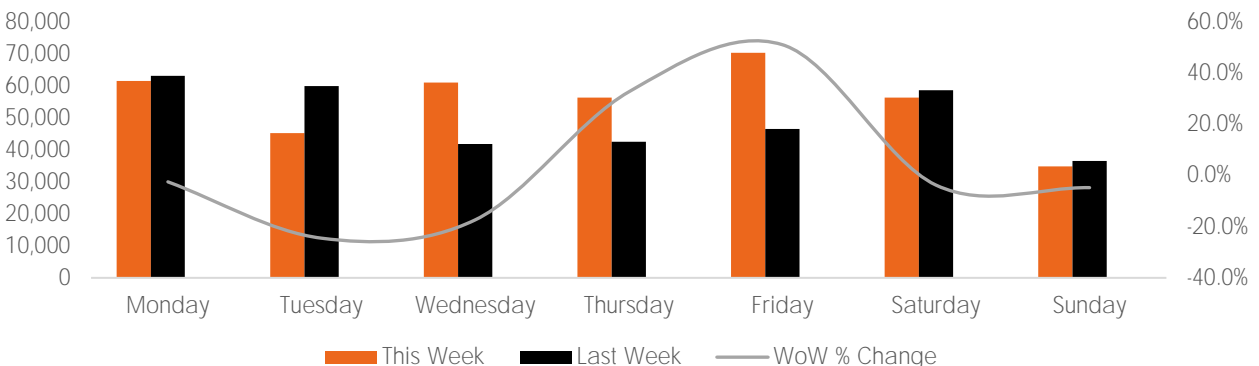

Visitors by Day (All Locations)