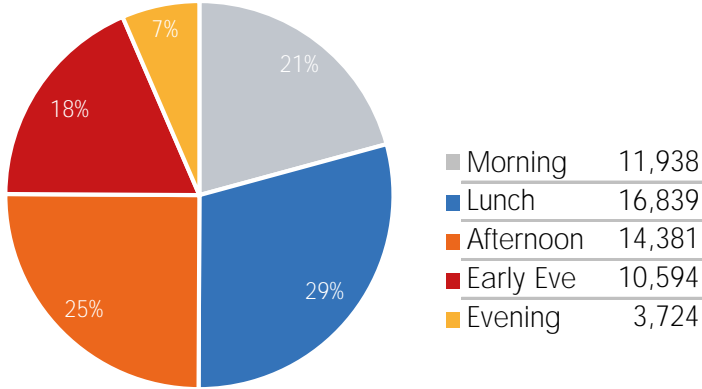

Footfall Report

125th St BID

Visitor Totals

	Current Week	Previous Week	WoW % Change
Total Visitors	385,483	348,944	10.5%

Key Stats

Friday was the busiest day this week with a total of 70,312 visits. The busiest hour was at 1:00 PM on Friday with 7,344 visits. The busiest location was SW Cor. Of Malcolm X & 125th with a total of 72,345 visits.

Visitors by Day (Original Locations)

	Monday	Tuesday	Wednesday	Thursday	Friday	Saturday	Sunday	Total
Current Week	9,699	5,617	7,760	8,188	10,602	8,913	4,210	54,989
Previous Week	9,845	9,875	5,009	5,061	6,264	9,435	4,603	50,092
Previous Year	9,222	9,248	9,352	15,444	11,539	15,087	8,912	78,804
% Change WoW	-1.5%	-43.1%	-17.4%	61.8%	69.3%	-5.5%	-8.5%	9.8%
% Change YoY	5.2%	-39.3%	-17.0%	-47.0%	-8.1%	-40.9%	-52.8%	-30.2%

Visitors by Day (All Locations)

% Share of Visitors by Day

Visitors by Day Part - Weekend

Morning	7,939
Lunch	12,475
Afternoon	12,014
Early Eve	8,323
Evening	3,315

Visitors by Day Part - Weekday

Morning	11,938
Lunch	16,839
Afternoon	14,381
Early Eve	10,594
Evening	3,724

Day Parts are calculated using the following time periods:
 Morning 06:00AM - 10:59AM
 Lunch 11:00AM - 1:59PM
 Afternoon 2:00PM - 4:59PM
 Early Evening 5:00PM - 7:59PM
 Evening 8:00PM - 11:59PM

Long Term Trend by Week