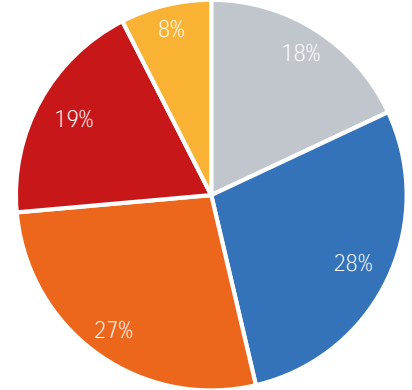

Footfall Report

125th St BID

Visitor Totals

	Current Week	Previous Week	WoW % Change
Total Visitors	385,483	348,944	10.5%

Key Stats

Friday was the busiest day this week with a total of 70,312 visits. The busiest hour was at 1:00 PM on Friday with 7,344 visits. The busiest location was SW Cor. Of Malcolm X & 125th with a total of 72,345 visits.

Visitors by Day (Original Locations)

	Monday	Tuesday	Wednesday	Thursday	Friday	Saturday	Sunday	Total
Current Week	9,699	5,617	7,760	8,188	10,602	8,913	4,210	54,989
Previous Week	9,845	9,875	5,009	5,061	6,264	9,435	4,603	50,092
Previous Year	9,222	9,248	9,352	15,444	11,539	15,087	8,912	78,804
% Change WoW	-1.5%	-43.1%	-17.4%	61.8%	69.3%	-5.5%	-8.5%	9.8%
% Change YoY	5.2%	-39.3%	-17.0%	-47.0%	-8.1%	-40.9%	-52.8%	-30.2%

Visitors by Day (All Locations)

% Share of Visitors by Day

Visitors by Day Part - Weekend

Morning	7,939
Lunch	12,475
Afternoon	12,014
Early Eve	8,323
Evening	3,315

Visitors by Day Part - Weekday

Morning	11,938
Lunch	16,839
Afternoon	14,381
Early Eve	10,594
Evening	3,724

Day Parts are calculated using the following time periods:
 Morning 06:00AM - 10:59AM
 Lunch 11:00AM - 1:59PM
 Afternoon 2:00PM - 4:59PM
 Early Evening 5:00PM - 7:59PM
 Evening 8:00PM - 11:59PM

Long Term Trend by Week