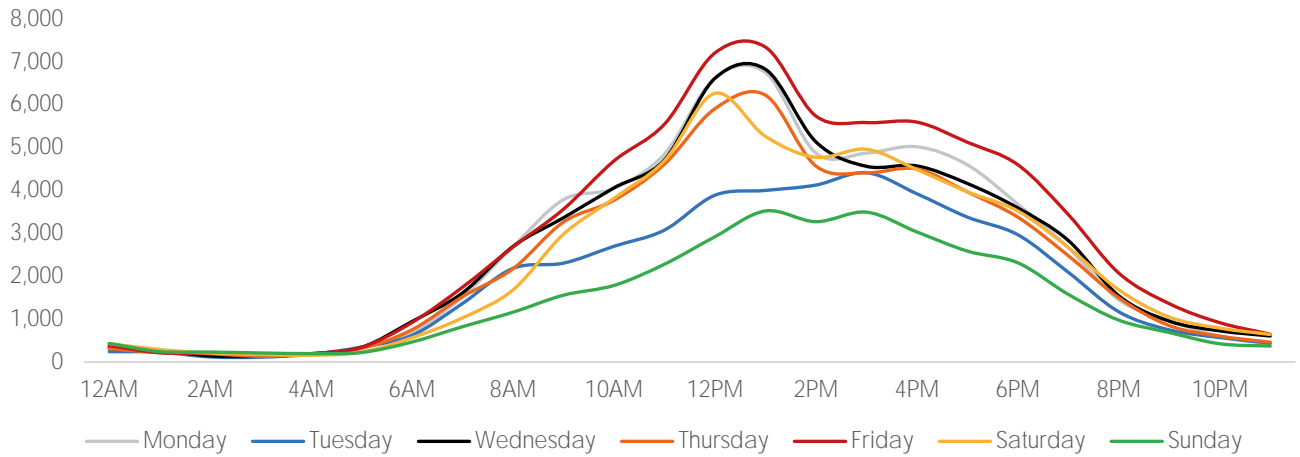

Visitors by Hour

	Monday	Tuesday	Wednesday	Thursday	Friday	Saturday	Sunday
6:00	693	622	946	753	922	567	467
7:00	1,522	1,366	1,612	1,524	1,745	1,030	824
8:00	2,689	2,184	2,695	2,176	2,683	1,683	1,162
9:00	3,787	2,306	3,364	3,265	3,565	2,981	1,559
10:00	4,050	2,699	4,062	3,772	4,690	3,819	1,786
11:00	4,849	3,077	4,715	4,614	5,546	4,693	2,281
12:00	6,623	3,890	6,616	5,908	7,208	6,268	2,922
13:00	6,751	4,002	6,828	6,224	7,344	5,263	3,523
14:00	4,873	4,127	5,135	4,571	5,737	4,773	3,273
15:00	4,871	4,415	4,564	4,412	5,584	4,962	3,496
16:00	5,021	3,924	4,573	4,503	5,595	4,489	3,034
17:00	4,599	3,380	4,164	3,967	5,125	3,971	2,587
18:00	3,682	2,968	3,594	3,378	4,601	3,521	2,314
19:00	2,667	2,093	2,835	2,480	3,439	2,674	1,578
20:00	1,452	1,172	1,545	1,500	2,074	1,684	977
21:00	967	749	953	850	1,361	1,049	688
22:00	599	571	727	605	918	791	426
23:00	420	440	607	462	650	643	372

Visitors by Day by Location

Entrances	Monday	Tuesday	Wednesday	Thursday	Friday	Saturday	Sunday	Total	WoW % Change
125th St West	7,156	4,253	5,695	6,228	7,811	6,793	3,164	41,100	11%
Frederick Douglas Blv	2,543	1,364	2,065	1,960	2,791	2,120	1,046	13,889	7%
NW Cor. of Malcolm X & 125th	3,158	2,289	2,736	2,372	3,260	2,084	1,499	17,398	11%
NW Cor. of 125th & Malcolm X	9,132	5,559	9,915	6,839	11,362	7,472	4,464	54,743	14%
SE Cor. of Malcolm X & 125th	5,772	5,376	5,561	5,445	5,827	5,220	4,121	37,322	-4%
SE Cor. of 125th & Malcolm X	3,341	4,456	3,730	3,795	4,358	3,934	2,635	26,249	-1%
NE Cor. of Malcolm X & 125th	6,549	5,287	9,186	8,108	9,319	6,252	4,957	49,658	15%
NE Cor. of 125th & Malcolm X	4,371	3,076	4,905	4,095	4,919	3,646	2,367	27,379	13%
SW Cor. Of Malcolm X & 125th	12,232	8,653	10,666	10,889	12,580	10,728	6,597	72,345	10%
SW Cor. Of 125th & Malcolm X	7,236	4,907	6,503	6,603	8,085	8,105	3,961	45,400	25%
Total	61,490	45,220	60,962	56,334	70,312	56,354	34,811	385,483	10.5%