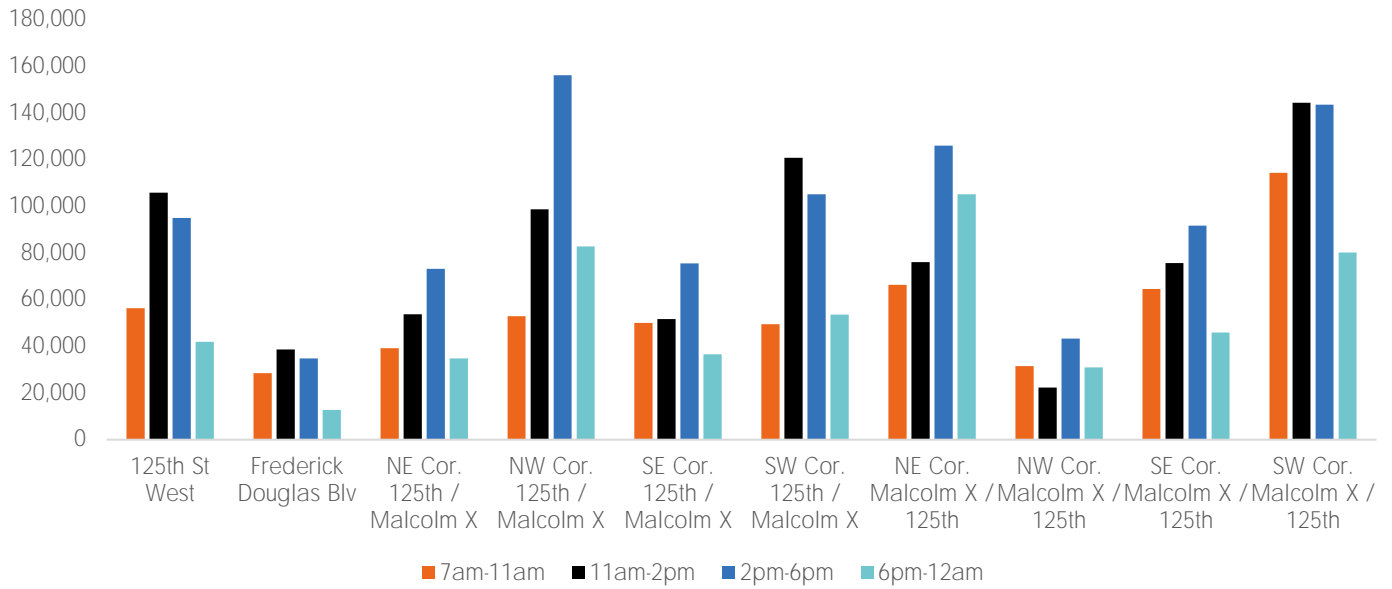

Monthly Pedestrian Report

125th St BID

Pedestrian Counts 7am - 7pm

| | Mon - Fri | Sat & Sun |
|---------------------------|-----------|-----------|
| 125th St West | 195,629 | 77,494 |
| Frederick Douglas Blv | 77,572 | 29,516 |
| NE Cor. 125th / Malcolm X | 135,862 | 46,695 |
| NW Cor. 125th / Malcolm X | 255,519 | 85,792 |
| SE Cor. 125th / Malcolm X | 140,881 | 46,808 |
| SW Cor. 125th / Malcolm X | 212,423 | 84,565 |
| NE Cor. Malcolm X / 125th | 229,061 | 74,169 |
| NW Cor. Malcolm X / 125th | 86,745 | 21,784 |
| SE Cor. Malcolm X / 125th | 180,694 | 63,289 |
| SW Cor. Malcolm X / 125th | 314,023 | 115,347 |

Pedestrian Counts by Day Part

| | 7am-11am | 11am-2pm | 2pm-6pm | 6pm-12am |
|---------------------------|----------|----------|---------|----------|
| 125th St West | 56,337 | 105,832 | 95,026 | 41,958 |
| Frederick Douglas Blv | 28,531 | 38,719 | 34,888 | 12,687 |
| NE Cor. 125th / Malcolm X | 39,168 | 53,752 | 73,296 | 34,898 |
| NW Cor. 125th / Malcolm X | 52,901 | 98,802 | 156,273 | 82,891 |
| SE Cor. 125th / Malcolm X | 50,083 | 51,688 | 75,504 | 36,652 |
| SW Cor. 125th / Malcolm X | 49,498 | 120,832 | 105,232 | 53,603 |
| NE Cor. Malcolm X / 125th | 66,381 | 76,164 | 126,004 | 105,237 |
| NW Cor. Malcolm X / 125th | 31,528 | 22,332 | 43,345 | 31,021 |
| SE Cor. Malcolm X / 125th | 64,628 | 75,698 | 91,777 | 45,942 |
| SW Cor. Malcolm X / 125th | 114,351 | 144,369 | 143,636 | 80,279 |