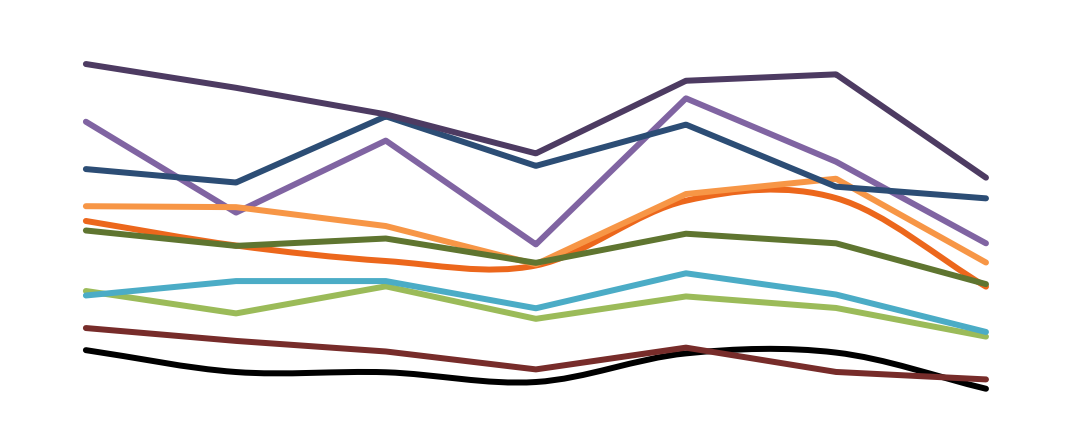

Pedestrian Counts by Weekday

90,000
80,000
70,000
60,000
50,000
40,000
30,000
20,000
10,000
0

	Monday	Tuesday	Wednesday	Thursday	Friday	Saturday	Sunday
125th St West	47,655	42,479	39,210	38,273	51,935	52,475	33,803
Frederick Douglas Blv	20,416	15,801	15,746	13,692	19,736	19,904	12,269
NE Cor. 125th / Malcolm X	32,892	28,131	33,869	27,002	31,715	29,336	23,273
NW Cor. 125th / Malcolm X	68,554	49,423	64,578	42,712	73,516	60,131	42,955
SE Cor. 125th / Malcolm X	31,928	34,972	34,966	29,217	36,623	32,178	24,252
SW Cor. 125th / Malcolm X	50,785	50,562	46,571	38,517	53,325	56,563	38,860
NE Cor. Malcolm X / 125th	58,578	55,772	69,729	59,291	67,982	54,894	52,425
NW Cor. Malcolm X / 125th	25,078	22,333	20,144	16,349	20,919	15,812	14,240
SE Cor. Malcolm X / 125th	45,645	42,399	43,926	38,826	44,994	42,974	34,337
SW Cor. Malcolm X / 125th	80,756	75,717	70,147	61,925	77,194	78,577	56,787