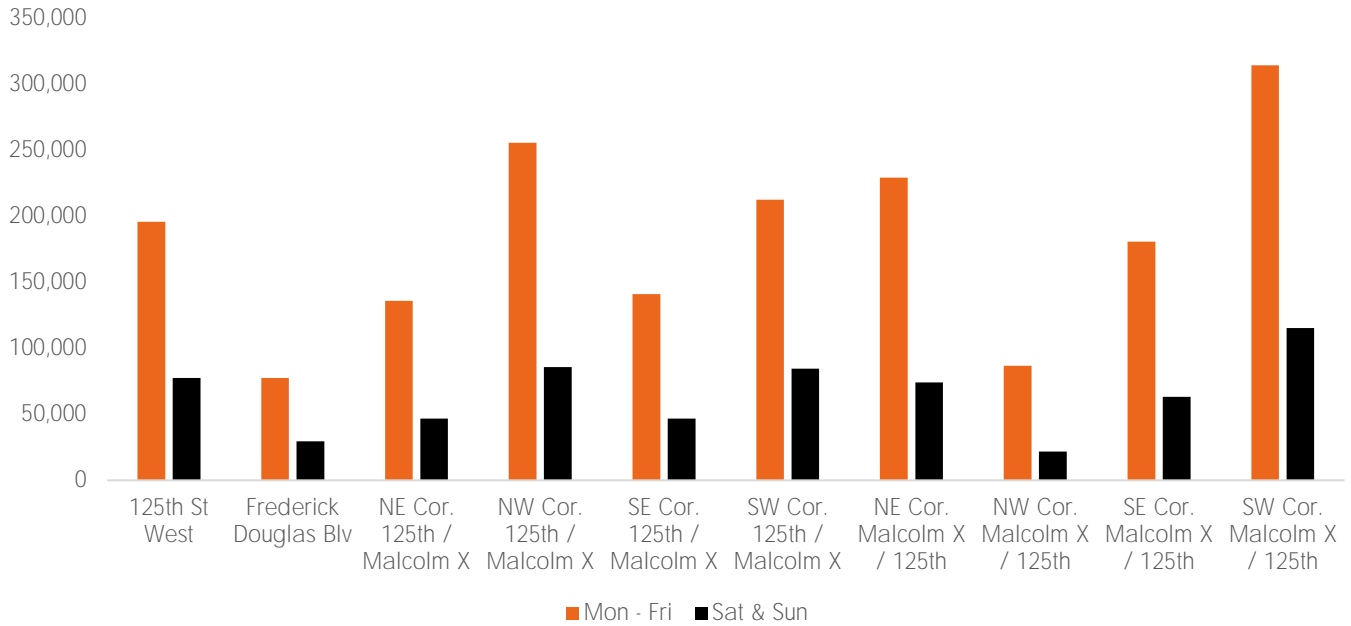

Monthly Pedestrian Report

125th St BID

Pedestrian Counts 7am - 7pm

| | Mon - Fri | Sat & Sun |
|---------------------------|-----------|-----------|
| 125th St West | 195,629 | 77,494 |
| Frederick Douglas Blv | 77,572 | 29,516 |
| NE Cor. 125th / Malcolm X | 135,862 | 46,695 |
| NW Cor. 125th / Malcolm X | 255,519 | 85,792 |
| SE Cor. 125th / Malcolm X | 140,881 | 46,808 |
| SW Cor. 125th / Malcolm X | 212,423 | 84,565 |
| NE Cor. Malcolm X / 125th | 229,061 | 74,169 |
| NW Cor. Malcolm X / 125th | 86,745 | 21,784 |
| SE Cor. Malcolm X / 125th | 180,694 | 63,289 |
| SW Cor. Malcolm X / 125th | 314,023 | 115,347 |

Pedestrian Counts by Day Part

| | 7am-11am | 11am-2pm | 2pm-6pm | 6pm-12am |
|---------------------------|----------|----------|---------|----------|
| 125th St West | 56,337 | 105,832 | 95,026 | 41,958 |
| Frederick Douglas Blv | 28,531 | 38,719 | 34,888 | 12,687 |
| NE Cor. 125th / Malcolm X | 39,168 | 53,752 | 73,296 | 34,898 |
| NW Cor. 125th / Malcolm X | 52,901 | 98,802 | 156,273 | 82,891 |
| SE Cor. 125th / Malcolm X | 50,083 | 51,688 | 75,504 | 36,652 |
| SW Cor. 125th / Malcolm X | 49,498 | 120,832 | 105,232 | 53,603 |
| NE Cor. Malcolm X / 125th | 66,381 | 76,164 | 126,004 | 105,237 |
| NW Cor. Malcolm X / 125th | 31,528 | 22,332 | 43,345 | 31,021 |
| SE Cor. Malcolm X / 125th | 64,628 | 75,698 | 91,777 | 45,942 |
| SW Cor. Malcolm X / 125th | 114,351 | 144,369 | 143,636 | 80,279 |