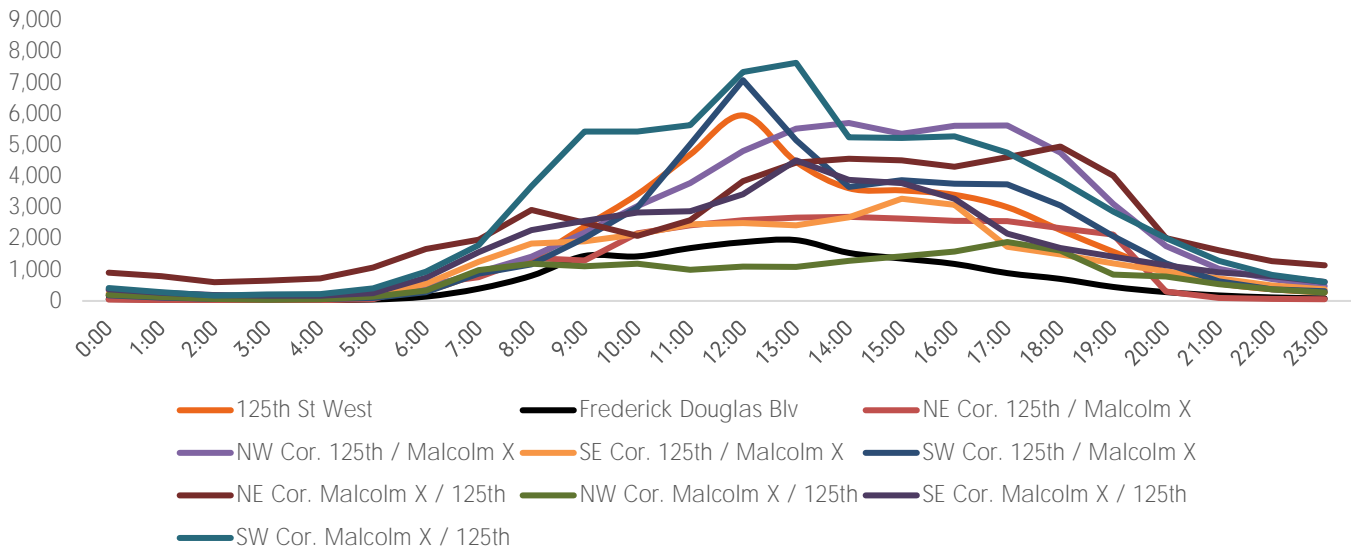

Average Pedestrian Counts by Hour

	125th St West	Frederick Douglas Blv	NE Cor. 125th / Malcolm X	NW Cor. 125th / Malcolm X	SE Cor. 125th / Malcolm X	SW Cor. 125th / Malcolm X	NE Cor. Malcolm X / 125th	NW Cor. Malcolm X / 125th	SE Cor. Malcolm X / 125th	SW Cor. Malcolm X / 125th
0:00	169	61	47	344	244	178	908	198	378	416
1:00	98	48	29	239	151	109	792	124	259	285
2:00	68	38	21	185	115	69	602	66	188	172
3:00	62	28	23	86	94	63	646	36	169	211
4:00	75	32	27	114	107	61	723	60	169	217
5:00	153	45	55	191	197	101	1,074	136	247	402
6:00	329	139	526	413	549	279	1,667	330	741	936
7:00	870	393	758	913	1,254	874	1,970	989	1,562	1,786
8:00	1,375	810	1,376	1,418	1,840	1,177	2,920	1,200	2,268	3,679
9:00	2,385	1,443	1,294	2,187	1,917	2,015	2,504	1,117	2,569	5,432
10:00	3,419	1,430	2,167	3,040	2,143	3,005	2,089	1,199	2,833	5,440
11:00	4,699	1,695	2,422	3,786	2,457	5,020	2,596	997	2,876	5,637
12:00	5,953	1,884	2,587	4,804	2,501	7,084	3,844	1,105	3,426	7,348
13:00	4,467	1,952	2,669	5,525	2,426	5,158	4,440	1,088	4,512	7,639
14:00	3,617	1,542	2,699	5,710	2,680	3,654	4,564	1,290	3,888	5,248
15:00	3,547	1,361	2,640	5,364	3,279	3,878	4,513	1,429	3,780	5,228
16:00	3,405	1,187	2,569	5,623	3,085	3,762	4,307	1,582	3,283	5,282
17:00	3,006	893	2,562	5,628	1,742	3,739	4,616	1,891	2,160	4,761
18:00	2,275	707	2,334	4,762	1,488	3,061	4,954	1,618	1,697	3,859
19:00	1,580	450	2,127	3,114	1,203	2,078	4,016	849	1,417	2,869
20:00	930	283	304	1,760	951	1,201	2,020	785	1,139	2,012
21:00	565	178	99	1,029	727	632	1,622	538	914	1,284
22:00	375	114	67	702	493	378	1,280	373	790	839
23:00	269	81	53	474	375	308	1,142	269	606	605