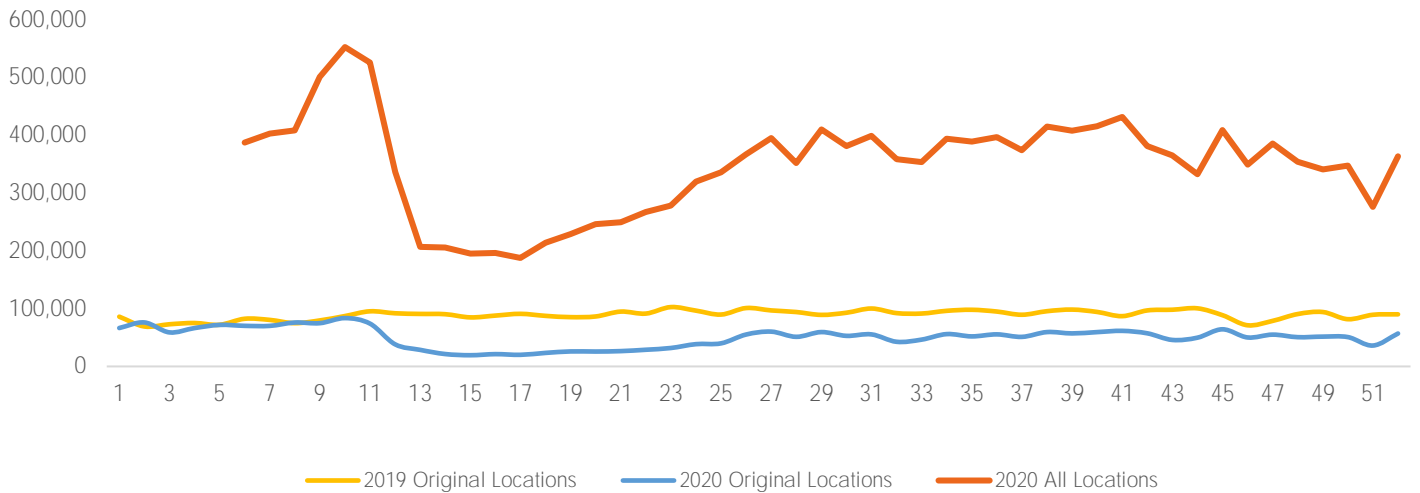

Visitor Totals

	Current Week	Previous Week	WoW % Change
Total Visitors	333,539	363,488	-8.2%

Key Stats

Tuesday was the busiest day this week with a total of 60,615 visits. The busiest hour was at 1:00 PM on Tuesday with 7,960 visits. The busiest location was SW Cor. Of Malcolm X & 125th with a total of 61,189 visits.

Note: Original Locations include 125th St and Frederick Douglas Blvd; NE.

Visitors by Day (All Locations)

	Monday	Tuesday	Wednesday	Thursday	Friday	Saturday	Sunday	Total
Current Week	53,974	60,615	58,426	47,589	29,646	55,895	27,394	333,539
Previous Week	56,088	64,132	80,216	51,089	23,443	51,985	36,535	363,488
Change WoW	-2,114	-3,517	-21,790	-3,500	6,203	3,910	-9,141	-29,949
% Change WoW	-3.8%	-5.5%	-17.4%	-6.9%	26.5%	7.5%	-25.0%	-8.2%

Visitors by Day (All Locations)

% Share of Visitors by Day

Visitors by Day Part - Weekend

Morning	7,324
Lunch	11,927
Afternoon	10,902
Early Eve	7,308
Evening	2,955

Visitors by Day Part - Weekday

Morning	8,942
Lunch	14,173
Afternoon	13,289
Early Eve	9,243
Evening	3,128

Day Parts are calculated using the following time periods:
 Morning 06:00AM - 10:59AM
 Lunch 11:00AM - 1:59PM
 Afternoon 2:00PM - 4:59PM
 Early Evening 5:00PM - 7:59PM
 Evening 8:00PM - 11:59PM

Long Term Trend by Week