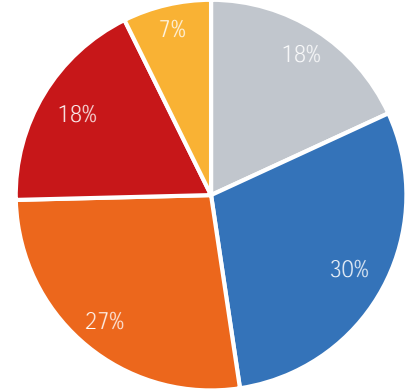

Visitor Totals

	Current Week	Previous Week	WoW % Change
Total Visitors	333,539	363,488	-8.2%

Key Stats

Tuesday was the busiest day this week with a total of 60,615 visits. The busiest hour was at 1:00 PM on Tuesday with 7,960 visits. The busiest location was SW Cor. Of Malcolm X & 125th with a total of 61,189 visits.

Visitors by Day (Original Locations)

	Monday	Tuesday	Wednesday	Thursday	Friday	Saturday	Sunday	Total
Current Week	8,314	9,871	7,513	7,767	2,989	9,182	2,571	48,207
Previous Week	8,262	10,596	12,517	8,006	3,300	9,349	4,899	56,929
Previous Year	13,552	14,121	6,013	14,430	4,713	4,617	9,008	66,454
% Change WoW	0.6%	-6.8%	-17.4%	-3.0%	-9.4%	-1.8%	-47.5%	-15.3%
% Change YoY	-38.7%	-30.1%	24.9%	-46.2%	-36.6%	98.9%	-71.5%	-27.5%

Visitors by Day (All Locations)

% Share of Visitors by Day

Visitors by Day Part - Weekend

Morning	7,324
Lunch	11,927
Afternoon	10,902
Early Eve	7,308
Evening	2,955

Visitors by Day Part - Weekday

Morning	8,942
Lunch	14,173
Afternoon	13,289
Early Eve	9,243
Evening	3,128

Day Parts are calculated using the following time periods:
 Morning 06:00AM - 10:59AM
 Lunch 11:00AM - 1:59PM
 Afternoon 2:00PM - 4:59PM
 Early Evening 5:00PM - 7:59PM
 Evening 8:00PM - 11:59PM

Long Term Trend by Week