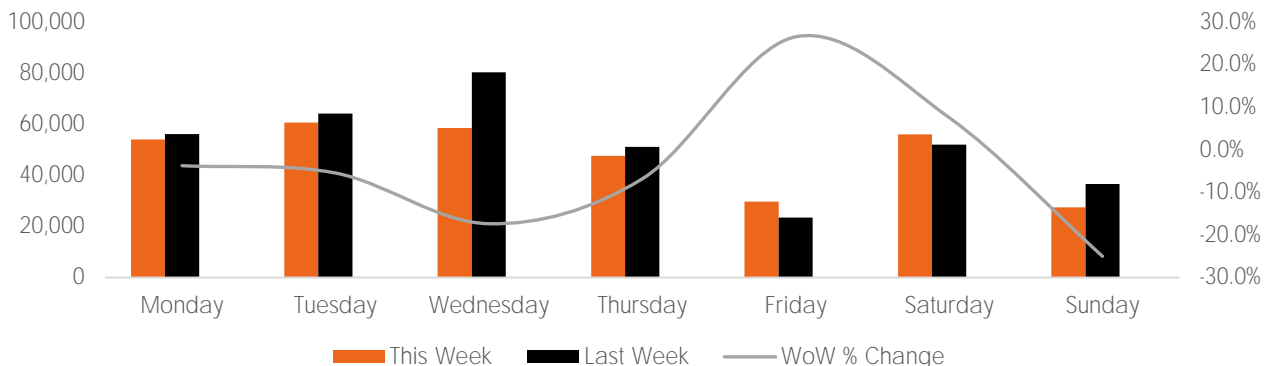

Visitors by Day (All Locations)