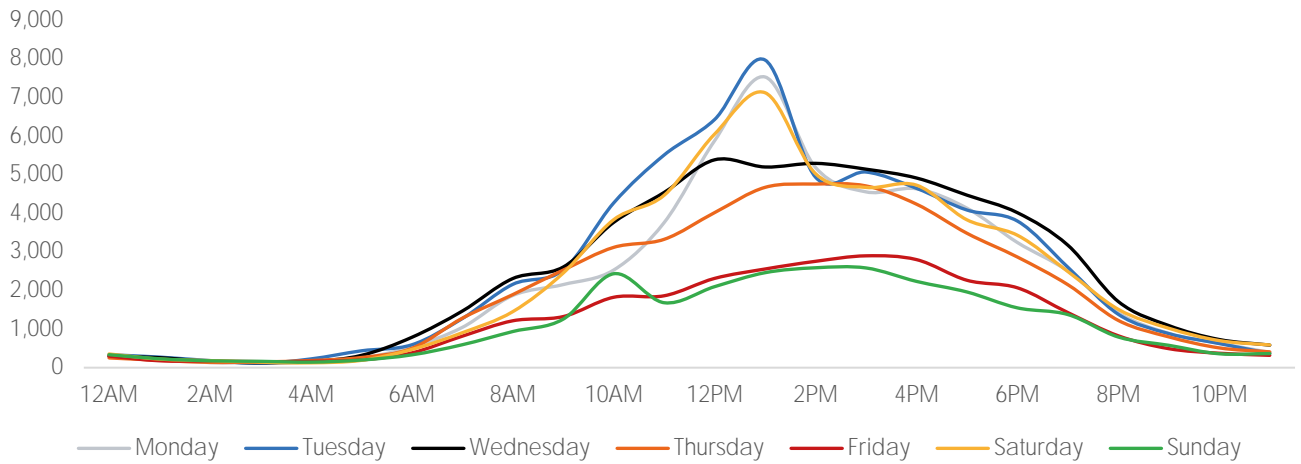

Visitors by Hour

	Monday	Tuesday	Wednesday	Thursday	Friday	Saturday	Sunday
6:00	537	592	785	500	382	471	331
7:00	1,042	1,270	1,464	1,280	815	904	593
8:00	1,868	2,156	2,306	1,890	1,213	1,449	935
9:00	2,150	2,527	2,604	2,525	1,322	2,449	1,256
10:00	2,526	4,263	3,760	3,113	1,822	3,830	2,430
11:00	3,755	5,504	4,535	3,321	1,860	4,462	1,680
12:00	5,874	6,422	5,379	4,013	2,310	6,044	2,096
13:00	7,522	7,960	5,193	4,666	2,553	7,114	2,458
14:00	5,180	4,928	5,287	4,751	2,752	5,019	2,585
15:00	4,549	5,062	5,136	4,703	2,894	4,664	2,580
16:00	4,629	4,641	4,908	4,231	2,796	4,723	2,232
17:00	4,127	4,079	4,464	3,477	2,261	3,825	1,958
18:00	3,238	3,793	4,010	2,862	2,066	3,426	1,547
19:00	2,500	2,598	3,168	2,146	1,425	2,486	1,374
20:00	1,418	1,379	1,709	1,221	824	1,508	792
21:00	887	881	1,089	796	491	1,019	578
22:00	631	624	728	511	373	700	359
23:00	396	368	584	409	319	588	365

Visitors by Day by Location

Entrances	Monday	Tuesday	Wednesday	Thursday	Friday	Saturday	Sunday	Total	WoW % Change
125th St West	6,421	7,773	5,630	5,779	2,322	6,855	1,997	36,777	-18%
Frederick Douglas Blv	1,893	2,098	1,883	1,988	667	2,327	574	11,430	-5%
NW Cor. of Malcolm X & 125th	2,625	3,280	2,704	1,548	1,473	2,224	1,178	15,032	-6%
NW Cor. of 125th & Malcolm X	7,568	7,940	9,802	4,451	5,121	7,963	3,493	46,338	-6%
SE Cor. of Malcolm X & 125th	6,460	5,970	6,007	6,314	4,160	5,210	3,885	38,006	7%
SE Cor. of 125th & Malcolm X	3,699	3,720	4,691	4,912	2,230	3,620	2,626	25,498	9%
NE Cor. of Malcolm X & 125th	5,429	7,549	9,083	5,264	4,199	6,662	3,874	42,060	-8%
NE Cor. of 125th & Malcolm X	3,620	4,386	4,853	2,668	2,217	3,881	1,859	23,484	-7%
SW Cor. Of Malcolm X & 125th	10,504	11,252	8,508	9,466	4,960	10,848	5,651	61,189	-9%
SW Cor. Of 125th & Malcolm X	5,755	6,647	5,265	5,199	2,297	6,305	2,257	33,725	-24%
Total	53,974	60,615	58,426	47,589	29,646	55,895	27,394	333,539	-8.2%