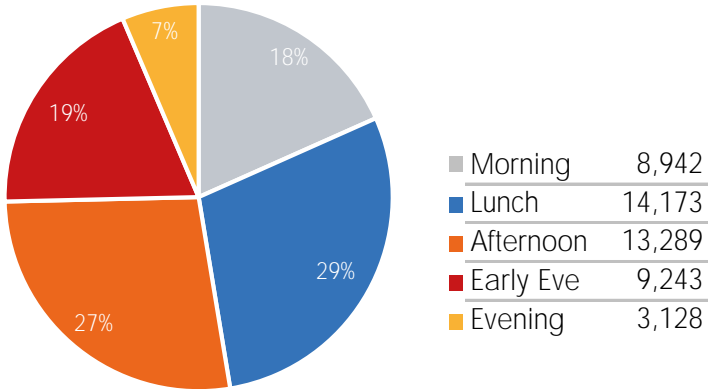

Visitor Totals

	Current Week	Previous Week	WoW % Change
Total Visitors	333,539	363,488	-8.2%

Key Stats

Tuesday was the busiest day this week with a total of 60,615 visits. The busiest hour was at 1:00 PM on Tuesday with 7,960 visits. The busiest location was SW Cor. Of Malcolm X & 125th with a total of 61,189 visits.

Visitors by Day (Original Locations)

	Monday	Tuesday	Wednesday	Thursday	Friday	Saturday	Sunday	Total
Current Week	8,314	9,871	7,513	7,767	2,989	9,182	2,571	48,207
Previous Week	8,262	10,596	12,517	8,006	3,300	9,349	4,899	56,929
Previous Year	13,552	14,121	6,013	14,430	4,713	4,617	9,008	66,454
% Change WoW	0.6%	-6.8%	-17.4%	-3.0%	-9.4%	-1.8%	-47.5%	-15.3%
% Change YoY	-38.7%	-30.1%	24.9%	-46.2%	-36.6%	98.9%	-71.5%	-27.5%

Visitors by Day (All Locations)

% Share of Visitors by Day

Visitors by Day Part - Weekend

Morning	7,324
Lunch	11,927
Afternoon	10,902
Early Eve	7,308
Evening	2,955

Visitors by Day Part - Weekday

Morning	8,942
Lunch	14,173
Afternoon	13,289
Early Eve	9,243
Evening	3,128

Day Parts are calculated using the following time periods:
 Morning 06:00AM - 10:59AM
 Lunch 11:00AM - 1:59PM
 Afternoon 2:00PM - 4:59PM
 Early Evening 5:00PM - 7:59PM
 Evening 8:00PM - 11:59PM

Long Term Trend by Week