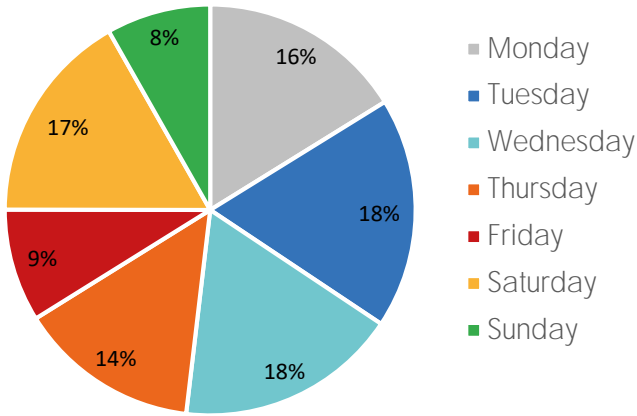

Visitor Totals

	Current Week	Previous Week	WoW % Change
Total Visitors	333,539	363,488	-8.2%

Key Stats

Tuesday was the busiest day this week with a total of 60,615 visits. The busiest hour was at 1:00 PM on Tuesday with 7,960 visits. The busiest location was SW Cor. Of Malcolm X & 125th with a total of 61,189 visits.

Note: Original Locations include 125th St and Frederick Douglas Blvd; NE.

Visitors by Day (All Locations)

	Monday	Tuesday	Wednesday	Thursday	Friday	Saturday	Sunday	Total
Current Week	53,974	60,615	58,426	47,589	29,646	55,895	27,394	333,539
Previous Week	56,088	64,132	80,216	51,089	23,443	51,985	36,535	363,488
Change WoW	-2,114	-3,517	-21,790	-3,500	6,203	3,910	-9,141	-29,949
% Change WoW	-3.8%	-5.5%	-17.4%	-6.9%	26.5%	7.5%	-25.0%	-8.2%

Visitors by Day (Original Locations)

	Monday	Tuesday	Wednesday	Thursday	Friday	Saturday	Sunday	Total
Current Week	8,314	9,871	7,513	7,767	2,989	9,182	2,571	48,207
Previous Week	8,262	10,596	12,517	8,006	3,300	9,349	4,899	56,929
Previous Year	13,552	14,121	6,013	14,430	4,713	4,617	9,008	66,454
% Change WoW	0.6%	-6.8%	-17.4%	-3.0%	-9.4%	-1.8%	-47.5%	-15.3%
% Change YoY	-38.7%	-30.1%	24.9%	-46.2%	-36.6%	98.9%	-71.5%	-27.5%

Visitors by Day (All Locations)

% Share of Visitors by Day

Visitors by Day Part - Weekend

Morning	7,324
Lunch	11,927
Afternoon	10,902
Early Eve	7,308
Evening	2,955

Visitors by Day Part - Weekday

Morning	8,942
Lunch	14,173
Afternoon	13,289
Early Eve	9,243
Evening	3,128