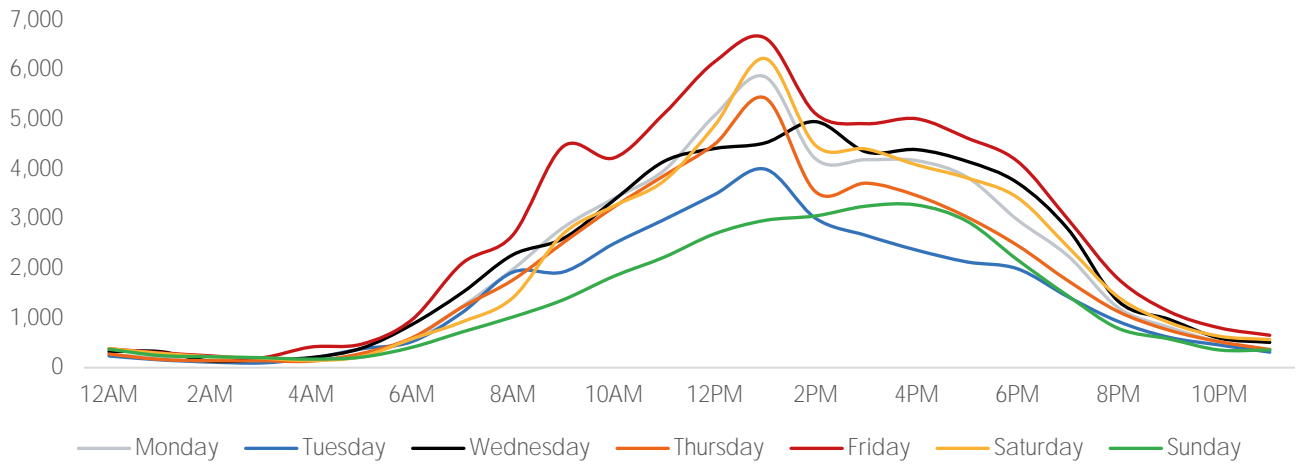

Weather (High/Low F)

	Monday	Tuesday	Wednesday	Thursday	Friday	Saturday	Sunday
This Week	54 / 41	52 / 48	55 / 50	55 / 46	52 / 45	55 / 48	59 / 48
Last Week	72 / 54	64 / 48	#N/A	57 / 48	54 / 45	55 / 43	52 / 45

Visitors by Day (All Locations)

% Share of Visitors by Day

Visitors by Day Part - Weekend

Morning	7,102
Lunch	11,370
Afternoon	11,268
Early Eve	8,119
Evening	2,805

Visitors by Day Part - Weekday

Morning	10,466
Lunch	14,030
Afternoon	12,004
Early Eve	8,856
Evening	3,151

Day Parts are calculated using the following time periods:
 Morning 06:00AM - 10:59AM
 Lunch 11:00AM - 1:59PM
 Afternoon 2:00PM - 4:59PM
 Early Evening 5:00PM - 7:59PM
 Evening 8:00PM - 11:59PM

Long Term Trend by Week

Visitors by Hour

	Monday	Tuesday	Wednesday	Thursday	Friday	Saturday	Sunday
6:00	571	523	867	599	963	578	409
7:00	1,232	1,111	1,511	1,220	2,101	923	719
8:00	1,977	1,922	2,271	1,764	2,668	1,405	1,019
9:00	2,820	1,926	2,599	2,514	4,453	2,694	1,366
10:00	3,405	2,495	3,368	3,230	4,221	3,253	1,838
11:00	3,972	2,981	4,153	3,867	5,115	3,763	2,224
12:00	5,075	3,485	4,411	4,498	6,156	4,872	2,694
13:00	5,854	3,996	4,524	5,428	6,635	6,223	2,964
14:00	4,203	3,006	4,951	3,540	5,112	4,473	3,054
15:00	4,186	2,661	4,343	3,713	4,910	4,401	3,251
16:00	4,167	2,366	4,389	3,464	5,010	4,082	3,274
17:00	3,834	2,128	4,153	3,031	4,623	3,818	2,947
18:00	2,976	1,990	3,722	2,461	4,154	3,424	2,171
19:00	2,251	1,427	2,790	1,750	2,988	2,432	1,445
20:00	1,204	929	1,336	1,127	1,785	1,420	790
21:00	813	612	974	755	1,132	910	579
22:00	517	456	595	522	802	633	356
23:00	356	312	508	366	652	565	357