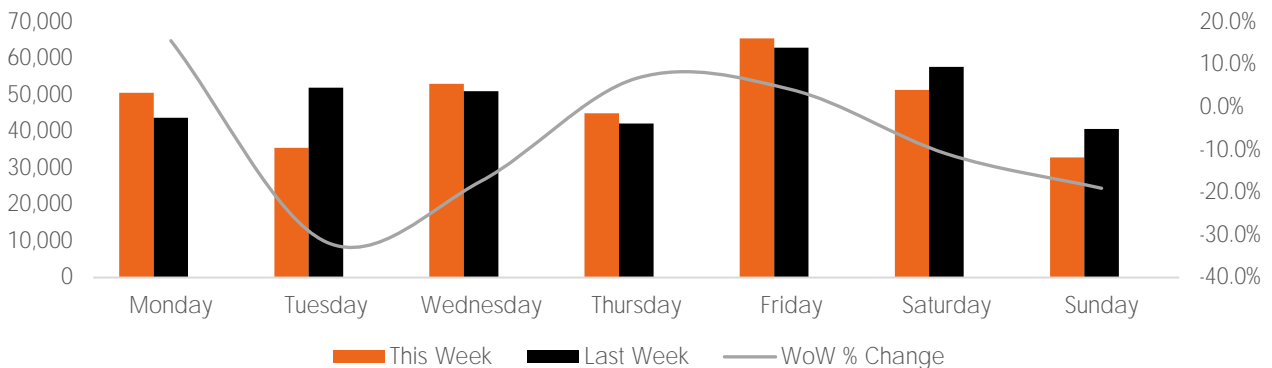

Visitors by Day (All Locations)