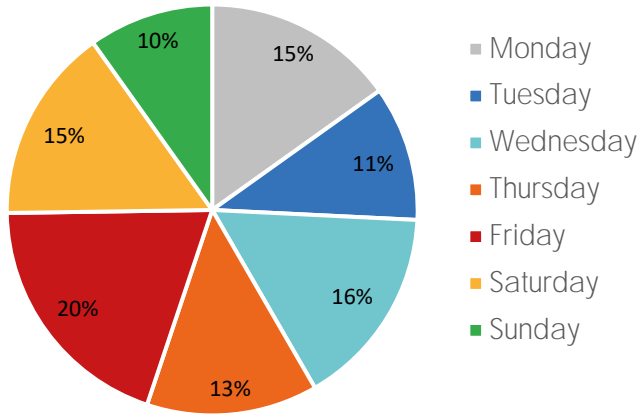

Visitor Totals

	Current Week	Previous Week	WoW % Change
Total Visitors	333,667	349,944	-4.7%

Key Stats

Friday was the busiest day this week with a total of 65,483 visits. The busiest hour was at 1:00 PM on Friday with 6,635 visits. The busiest location was SW Cor. Of Malcolm X & 125th with a total of 66,599 visits.

Note: Original Locations include 125th St and Frederick Douglas Blvd; NE.

Visitors by Day (All Locations)

	Monday	Tuesday	Wednesday	Thursday	Friday	Saturday	Sunday	Total
Current Week	50,515	35,492	52,996	44,985	65,483	51,322	32,874	333,667
Previous Week	43,717	51,930	50,956	42,154	62,916	57,652	40,619	349,944
Change WoW	6,798	-16,438	2,040	2,831	2,567	-6,330	-7,745	-16,277
% Change WoW	15.6%	-31.7%	-17.4%	6.7%	4.1%	-11.0%	-19.1%	-4.7%

Visitors by Day (Original Locations)

	Monday	Tuesday	Wednesday	Thursday	Friday	Saturday	Sunday	Total
Current Week	7,372	3,820	5,308	6,706	6,652	7,367	3,013	40,238
Previous Week	6,038	6,591	5,936	6,091	6,796	9,310	4,835	45,597
Previous Year	13,536	11,408	9,308	9,439	12,606	5,790	9,746	71,833
% Change WoW	22.1%	-42.0%	-17.4%	10.1%	-2.1%	-20.9%	-37.7%	-11.8%
% Change YoY	-45.5%	-66.5%	-43.0%	-29.0%	-47.2%	27.2%	-69.1%	-44.0%

Visitors by Day (All Locations)

% Share of Visitors by Day

Visitors by Day Part - Weekend

Morning	7,102
Lunch	11,370
Afternoon	11,268
Early Eve	8,119
Evening	2,805

Visitors by Day Part - Weekday

Morning	10,466
Lunch	14,030
Afternoon	12,004
Early Eve	8,856
Evening	3,151