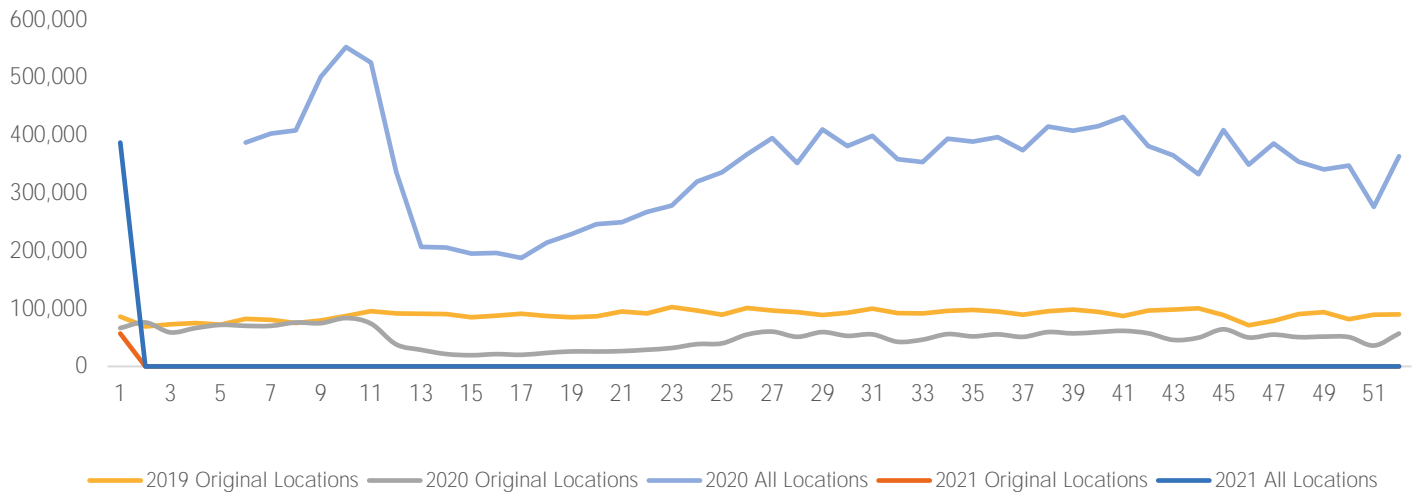

Visitor Totals

	Current Week	Previous Week	WoW % Change
Total Visitors	333,667	349,944	-4.7%

Key Stats

Friday was the busiest day this week with a total of 65,483 visits. The busiest hour was at 1:00 PM on Friday with 6,635 visits. The busiest location was SW Cor. Of Malcolm X & 125th with a total of 66,599 visits.

Visitors by Day (Original Locations)

	Monday	Tuesday	Wednesday	Thursday	Friday	Saturday	Sunday	Total
Current Week	7,372	3,820	5,308	6,706	6,652	7,367	3,013	40,238
Previous Week	6,038	6,591	5,936	6,091	6,796	9,310	4,835	45,597
Previous Year	13,536	11,408	9,308	9,439	12,606	5,790	9,746	71,833
% Change WoW	22.1%	-42.0%	-17.4%	10.1%	-2.1%	-20.9%	-37.7%	-11.8%
% Change YoY	-45.5%	-66.5%	-43.0%	-29.0%	-47.2%	27.2%	-69.1%	-44.0%

Visitors by Day (All Locations)

% Share of Visitors by Day

Visitors by Day Part - Weekend

Morning	7,102
Lunch	11,370
Afternoon	11,268
Early Eve	8,119
Evening	2,805

Visitors by Day Part - Weekday

Morning	10,466
Lunch	14,030
Afternoon	12,004
Early Eve	8,856
Evening	3,151

Day Parts are calculated using the following time periods:
 Morning 06:00AM - 10:59AM
 Lunch 11:00AM - 1:59PM
 Afternoon 2:00PM - 4:59PM
 Early Evening 5:00PM - 7:59PM
 Evening 8:00PM - 11:59PM

Long Term Trend by Week