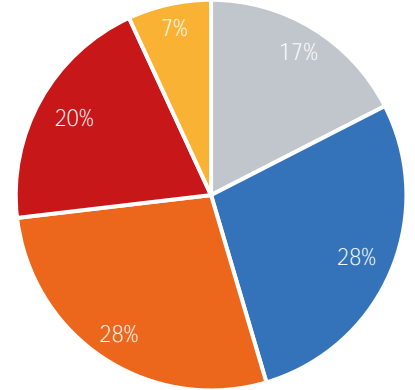

Visitor Totals

	Current Week	Previous Week	WoW % Change
Total Visitors	333,667	349,944	-4.7%

Key Stats

Friday was the busiest day this week with a total of 65,483 visits. The busiest hour was at 1:00 PM on Friday with 6,635 visits. The busiest location was SW Cor. Of Malcolm X & 125th with a total of 66,599 visits.

Visitors by Day (Original Locations)

	Monday	Tuesday	Wednesday	Thursday	Friday	Saturday	Sunday	Total
Current Week	7,372	3,820	5,308	6,706	6,652	7,367	3,013	40,238
Previous Week	6,038	6,591	5,936	6,091	6,796	9,310	4,835	45,597
Previous Year	13,536	11,408	9,308	9,439	12,606	5,790	9,746	71,833
% Change WoW	22.1%	-42.0%	-17.4%	10.1%	-2.1%	-20.9%	-37.7%	-11.8%
% Change YoY	-45.5%	-66.5%	-43.0%	-29.0%	-47.2%	27.2%	-69.1%	-44.0%

Visitors by Day (All Locations)

% Share of Visitors by Day

Visitors by Day Part - Weekend

Morning	7,102
Lunch	11,370
Afternoon	11,268
Early Eve	8,119
Evening	2,805

Visitors by Day Part - Weekday

Morning	10,466
Lunch	14,030
Afternoon	12,004
Early Eve	8,856
Evening	3,151

Day Parts are calculated using the following time periods:
 Morning 06:00AM - 10:59AM
 Lunch 11:00AM - 1:59PM
 Afternoon 2:00PM - 4:59PM
 Early Evening 5:00PM - 7:59PM
 Evening 8:00PM - 11:59PM

Long Term Trend by Week