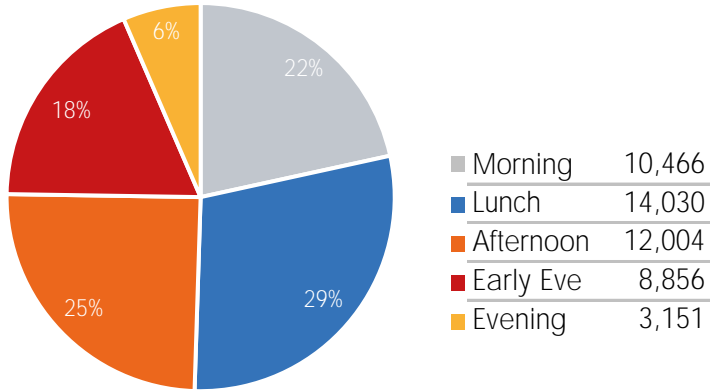

Visitor Totals

	Current Week	Previous Week	WoW % Change
Total Visitors	333,667	349,944	-4.7%

Key Stats

Friday was the busiest day this week with a total of 65,483 visits. The busiest hour was at 1:00 PM on Friday with 6,635 visits. The busiest location was SW Cor. Of Malcolm X & 125th with a total of 66,599 visits.

Visitors by Day (Original Locations)

	Monday	Tuesday	Wednesday	Thursday	Friday	Saturday	Sunday	Total
Current Week	7,372	3,820	5,308	6,706	6,652	7,367	3,013	40,238
Previous Week	6,038	6,591	5,936	6,091	6,796	9,310	4,835	45,597
Previous Year	13,536	11,408	9,308	9,439	12,606	5,790	9,746	71,833
% Change WoW	22.1%	-42.0%	-17.4%	10.1%	-2.1%	-20.9%	-37.7%	-11.8%
% Change YoY	-45.5%	-66.5%	-43.0%	-29.0%	-47.2%	27.2%	-69.1%	-44.0%

Visitors by Day (All Locations)

% Share of Visitors by Day

Visitors by Day Part - Weekend

Morning	7,102
Lunch	11,370
Afternoon	11,268
Early Eve	8,119
Evening	2,805

Visitors by Day Part - Weekday

Morning	10,466
Lunch	14,030
Afternoon	12,004
Early Eve	8,856
Evening	3,151

Day Parts are calculated using the following time periods:
 Morning 06:00AM - 10:59AM
 Lunch 11:00AM - 1:59PM
 Afternoon 2:00PM - 4:59PM
 Early Evening 5:00PM - 7:59PM
 Evening 8:00PM - 11:59PM

Long Term Trend by Week