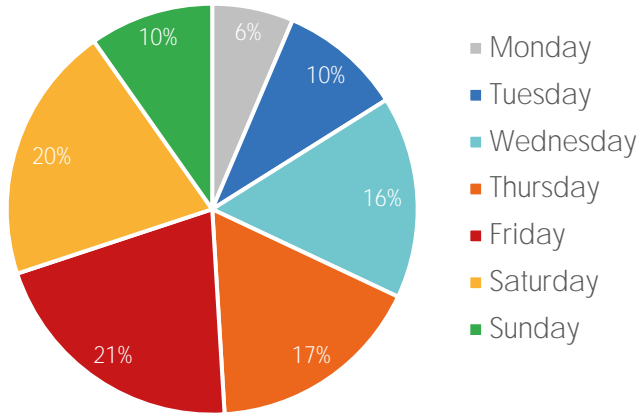

% Share of Visitors by Day