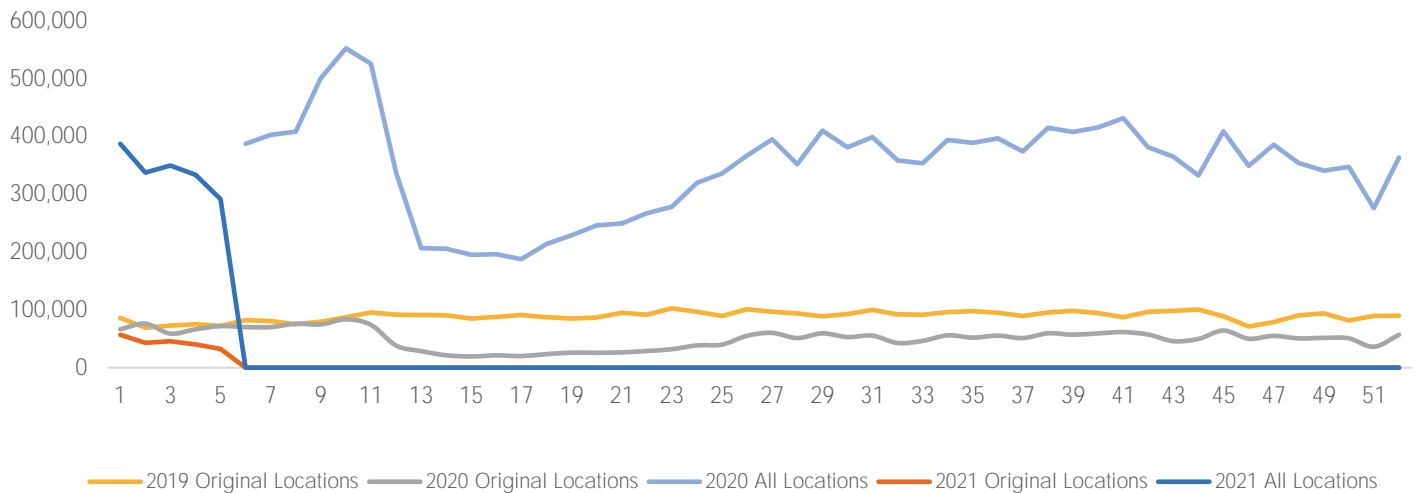

Long Term Trend by Week