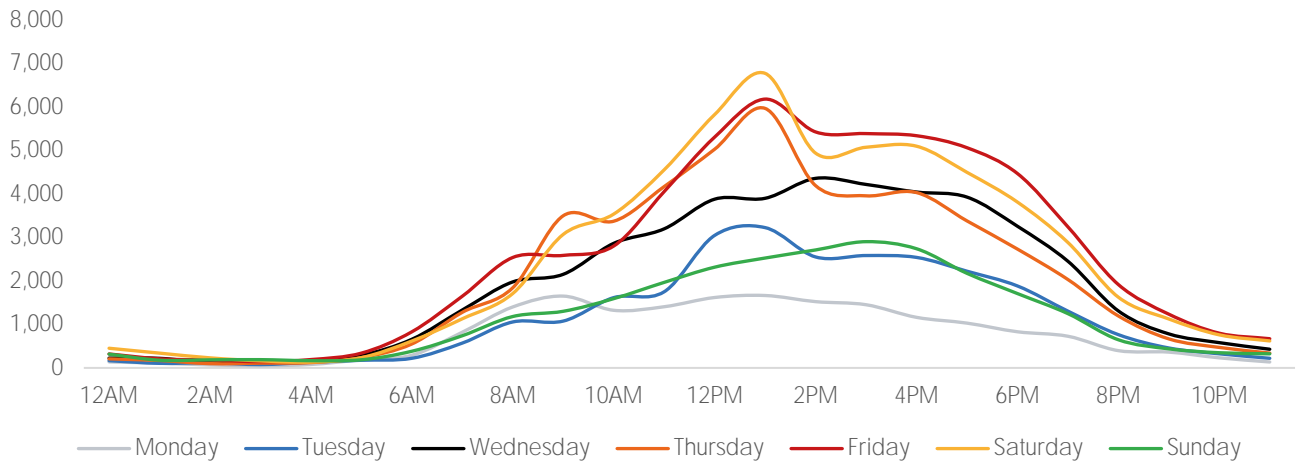

## Visitors by Day Part - Weekend

Morning	7,634
Lunch	11,985
Afternoon	11,737
Early Eve	8,165
Evening	2,945

## Visitors by Day Part - Weekday

Morning	7,995
Lunch	10,883
Afternoon	10,557
Early Eve	7,714
Evening	2,658

Day Parts are calculated using the following time periods:  
 Morning 06:00AM - 10:59AM  
 Lunch 11:00AM - 1:59PM  
 Afternoon 2:00PM - 4:59PM  
 Early Evening 5:00PM - 7:59PM  
 Evening 8:00PM - 11:59PM

## Visitors by Hour

	Monday	Tuesday	Wednesday	Thursday	Friday	Saturday	Sunday
6:00	291	221	658	550	830	618	383
7:00	821	571	1,332	1,279	1,649	1,130	740
8:00	1,402	1,057	1,978	1,843	2,540	1,711	1,182
9:00	1,651	1,077	2,153	3,500	2,588	3,071	1,302
10:00	1,325	1,617	2,865	3,374	2,803	3,538	1,593
11:00	1,407	1,751	3,199	4,171	4,056	4,557	1,967
12:00	1,619	3,048	3,881	5,030	5,309	5,827	2,317
13:00	1,665	3,227	3,901	5,969	6,183	6,775	2,527
14:00	1,524	2,552	4,360	4,193	5,428	4,940	2,713
15:00	1,453	2,585	4,220	3,958	5,390	5,075	2,904
16:00	1,163	2,542	4,045	4,033	5,341	5,100	2,741
17:00	1,030	2,224	3,929	3,381	5,065	4,498	2,175
18:00	831	1,885	3,258	2,733	4,471	3,814	1,710
19:00	728	1,306	2,453	2,033	3,244	2,885	1,248
20:00	397	765	1,310	1,194	1,917	1,626	647
21:00	363	458	782	667	1,235	1,125	438
22:00	231	324	581	471	798	760	349
23:00	136	221	429	341	671	620	324