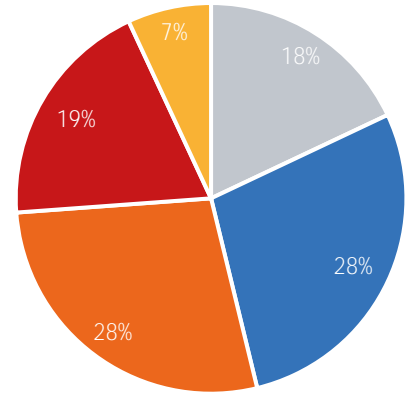

Visitors by Day Part - Weekend

Morning	7,634
Lunch	11,985
Afternoon	11,737
Early Eve	8,165
Evening	2,945