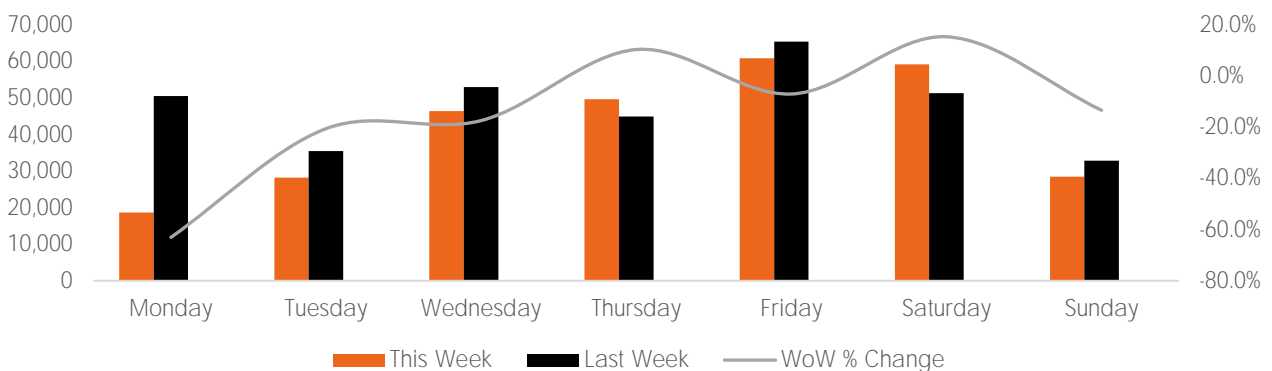

Visitors by Day (All Locations)