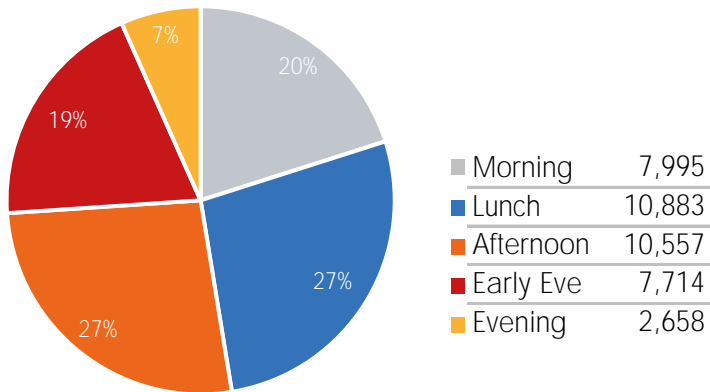

Visitors by Day Part - Weekday