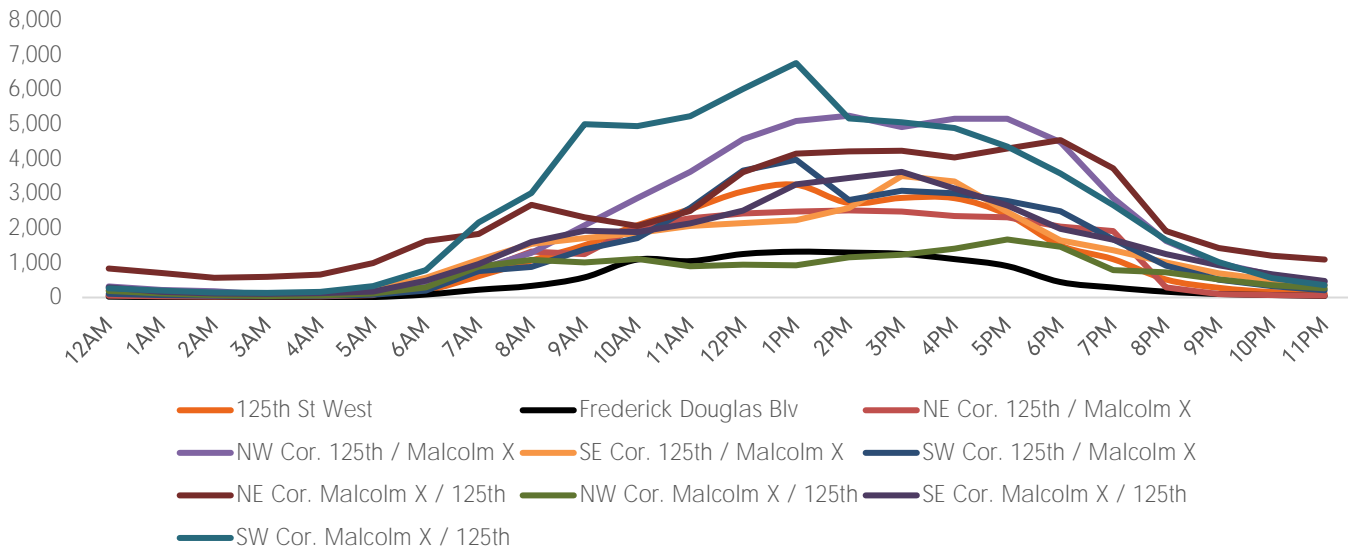

Average Pedestrian Counts by Hour

	125th St West	Frederick Douglas Blv	NE Cor. 125th / Malcolm X	NW Cor. 125th / Malcolm X	SE Cor. 125th / Malcolm X	SW Cor. 125th / Malcolm X	NE Cor. Malcolm X / 125th	NW Cor. Malcolm X / 125th	SE Cor. Malcolm X / 125th	SW Cor. Malcolm X / 125th
0:00	63	24	50	320	212	106	837	186	293	263
1:00	35	12	30	217	133	67	706	118	167	201
2:00	22	13	25	180	96	50	569	69	117	147
3:00	20	6	31	90	82	38	599	41	106	134
4:00	19	13	33	101	101	52	664	60	126	159
5:00	46	13	68	154	239	83	997	120	169	329
6:00	198	86	529	363	565	200	1,633	296	486	790
7:00	617	224	753	807	1,082	768	1,834	895	962	2,164
8:00	1,069	336	1,328	1,290	1,549	887	2,673	1,086	1,606	3,016
9:00	1,510	581	1,253	2,083	1,711	1,393	2,317	1,014	1,928	5,008
10:00	2,089	1,096	2,043	2,869	1,863	1,719	2,070	1,115	1,888	4,947
11:00	2,551	1,051	2,291	3,629	2,065	2,582	2,496	899	2,143	5,237
12:00	3,063	1,256	2,425	4,574	2,149	3,663	3,622	952	2,508	6,021
13:00	3,255	1,323	2,481	5,095	2,233	3,978	4,150	930	3,267	6,770
14:00	2,730	1,297	2,515	5,249	2,582	2,816	4,215	1,163	3,453	5,169
15:00	2,876	1,259	2,482	4,923	3,508	3,080	4,241	1,230	3,627	5,064
16:00	2,868	1,108	2,355	5,164	3,352	3,008	4,046	1,406	3,146	4,894
17:00	2,393	907	2,311	5,162	2,471	2,790	4,299	1,676	2,659	4,358
18:00	1,502	447	2,050	4,484	1,651	2,489	4,546	1,469	1,981	3,584
19:00	1,106	288	1,918	2,871	1,360	1,674	3,731	791	1,670	2,662
20:00	519	167	293	1,632	1,011	916	1,917	725	1,252	1,662
21:00	280	102	98	987	700	517	1,430	523	926	1,026
22:00	157	72	66	648	508	328	1,203	353	669	562
23:00	116	44	47	451	355	211	1,093	267	481	359