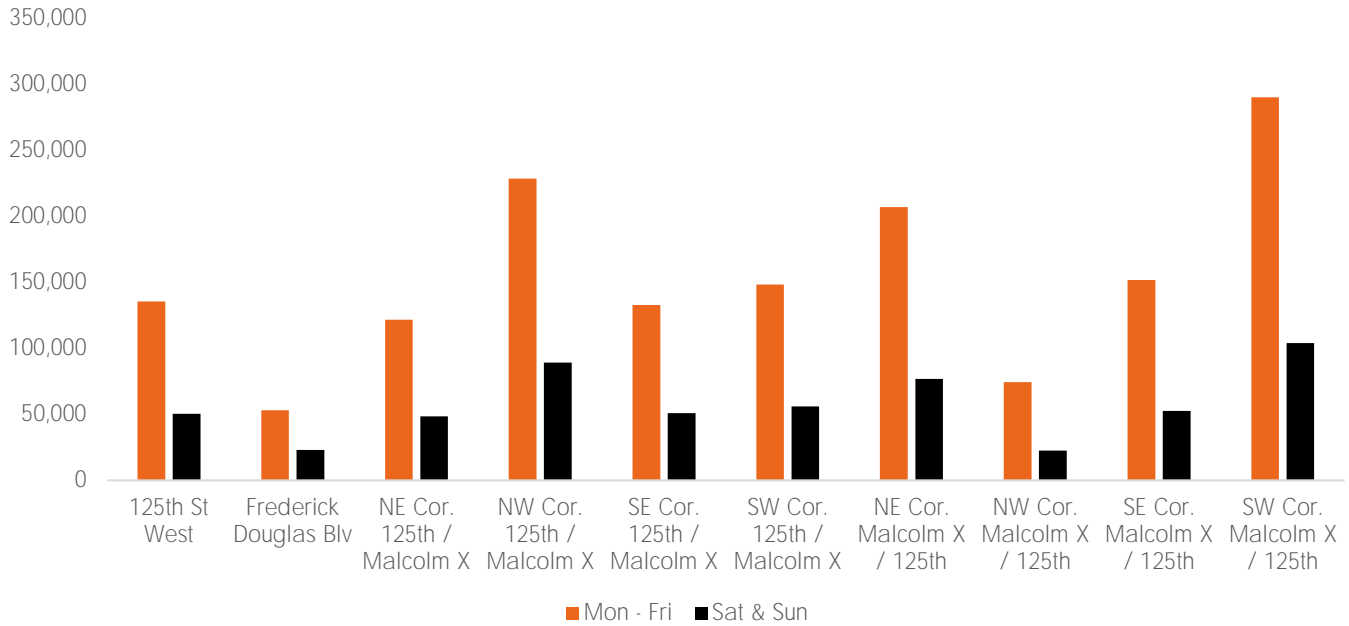

### Pedestrian Counts 7am - 7pm

	Mon - Fri	Sat & Sun
125th St West	135,310	50,338
Frederick Douglas Blv	53,108	23,087
NE Cor. 125th / Malcolm X	121,582	48,435
NW Cor. 125th / Malcolm X	228,294	89,004
SE Cor. 125th / Malcolm X	132,612	50,900
SW Cor. 125th / Malcolm X	148,285	55,918
NE Cor. Malcolm X / 125th	206,872	76,683
NW Cor. Malcolm X / 125th	74,285	22,561
SE Cor. Malcolm X / 125th	151,673	52,496
SW Cor. Malcolm X / 125th	289,856	103,762

## Pedestrian Counts by Day Part

	7am-11am	11am-2pm	2pm-6pm	6pm-12am
125th St West	36,987	62,084	76,063	25,768
Frederick Douglas Blv	15,656	25,409	32,001	7,840
NE Cor. 125th / Malcolm X	37,643	50,381	67,641	31,313
NW Cor. 125th / Malcolm X	49,339	93,083	143,490	77,511
SE Cor. 125th / Malcolm X	43,444	45,130	83,381	39,099
SW Cor. 125th / Malcolm X	33,360	71,567	81,855	42,938
NE Cor. Malcolm X / 125th	62,250	71,877	117,609	97,429
NW Cor. Malcolm X / 125th	28,776	19,463	38,325	28,899
SE Cor. Malcolm X / 125th	44,684	55,429	90,191	48,845
SW Cor. Malcolm X / 125th	105,947	126,194	136,389	68,986