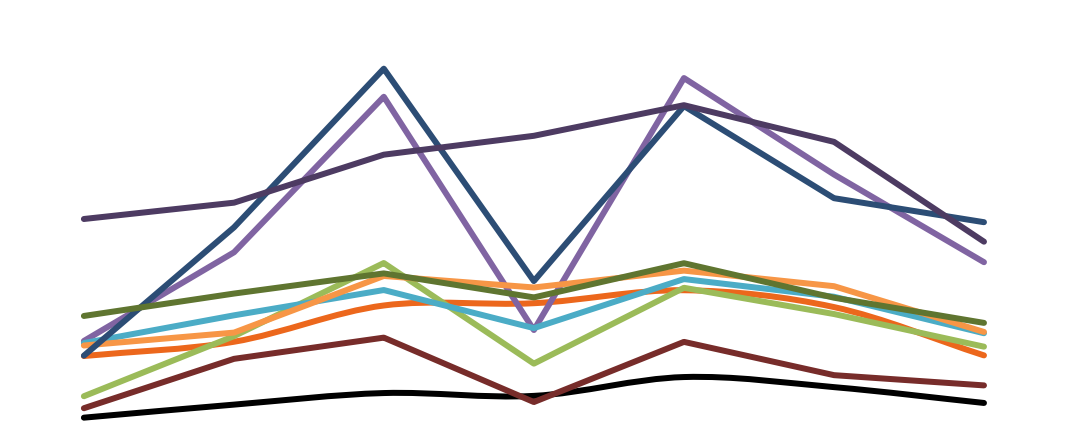

Pedestrian Counts by Weekday

100,000
90,000
80,000
70,000
60,000
50,000
40,000
30,000
20,000
10,000
0

	Monday	Tuesday	Wednesday	Thursday	Friday	Saturday	Sunday
125th St West	21,306	24,647	33,146	33,680	36,721	32,771	21,454
Frederick Douglas Blv	6,864	9,915	12,630	11,964	16,378	14,013	10,301
NE Cor. 125th / Malcolm X	11,882	25,958	43,097	19,501	37,270	31,130	23,491
NW Cor. 125th / Malcolm X	24,829	45,592	82,035	27,383	86,445	63,844	43,269
SE Cor. 125th / Malcolm X	24,335	30,866	36,750	27,860	39,334	35,222	26,679
SW Cor. 125th / Malcolm X	23,769	26,767	40,063	37,330	41,317	37,688	26,970
NE Cor. Malcolm X / 125th	21,385	51,442	88,637	38,894	79,884	58,287	52,676
NW Cor. Malcolm X / 125th	9,070	20,642	25,611	10,528	24,609	16,794	14,435
SE Cor. Malcolm X / 125th	30,677	35,952	40,656	35,070	43,051	34,938	29,069
SW Cor. Malcolm X / 125th	53,411	57,203	68,489	72,919	80,082	71,484	48,094