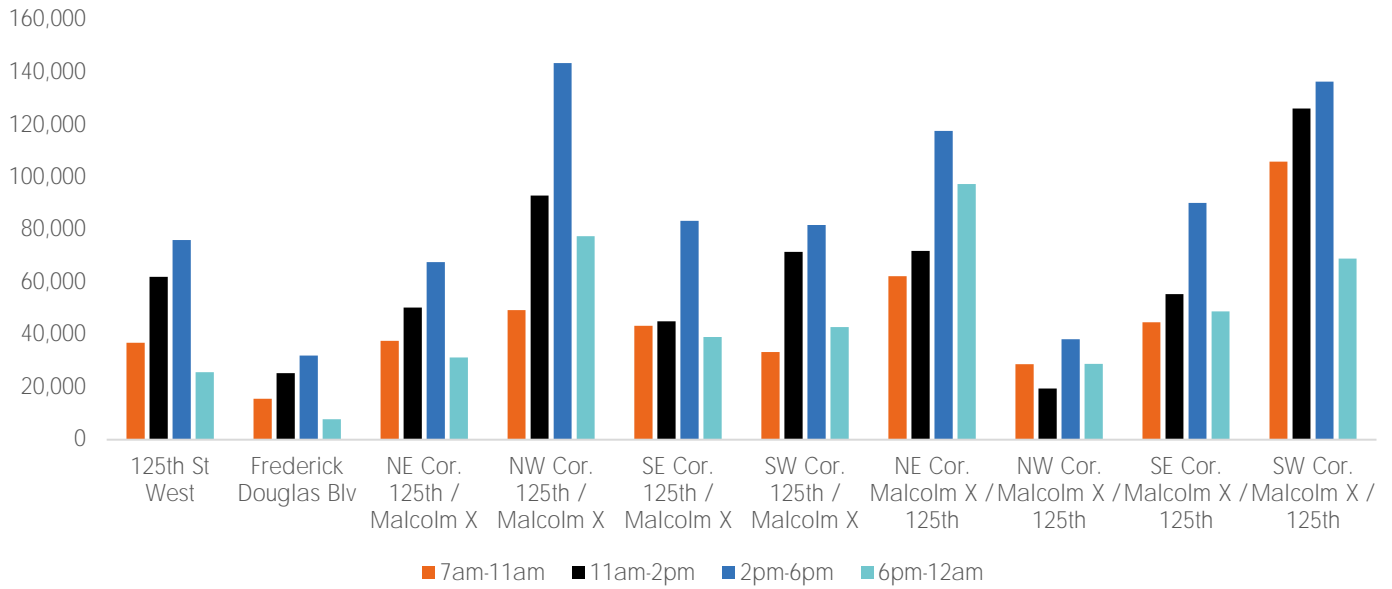

### Pedestrian Counts 7am - 7pm

	Mon - Fri	Sat & Sun
125th St West	135,310	50,338
Frederick Douglas Blv	53,108	23,087
NE Cor. 125th / Malcolm X	121,582	48,435
NW Cor. 125th / Malcolm X	228,294	89,004
SE Cor. 125th / Malcolm X	132,612	50,900
SW Cor. 125th / Malcolm X	148,285	55,918
NE Cor. Malcolm X / 125th	206,872	76,683
NW Cor. Malcolm X / 125th	74,285	22,561
SE Cor. Malcolm X / 125th	151,673	52,496
SW Cor. Malcolm X / 125th	289,856	103,762

## Pedestrian Counts by Day Part

	7am-11am	11am-2pm	2pm-6pm	6pm-12am
125th St West	36,987	62,084	76,063	25,768
Frederick Douglas Blv	15,656	25,409	32,001	7,840
NE Cor. 125th / Malcolm X	37,643	50,381	67,641	31,313
NW Cor. 125th / Malcolm X	49,339	93,083	143,490	77,511
SE Cor. 125th / Malcolm X	43,444	45,130	83,381	39,099
SW Cor. 125th / Malcolm X	33,360	71,567	81,855	42,938
NE Cor. Malcolm X / 125th	62,250	71,877	117,609	97,429
NW Cor. Malcolm X / 125th	28,776	19,463	38,325	28,899
SE Cor. Malcolm X / 125th	44,684	55,429	90,191	48,845
SW Cor. Malcolm X / 125th	105,947	126,194	136,389	68,986