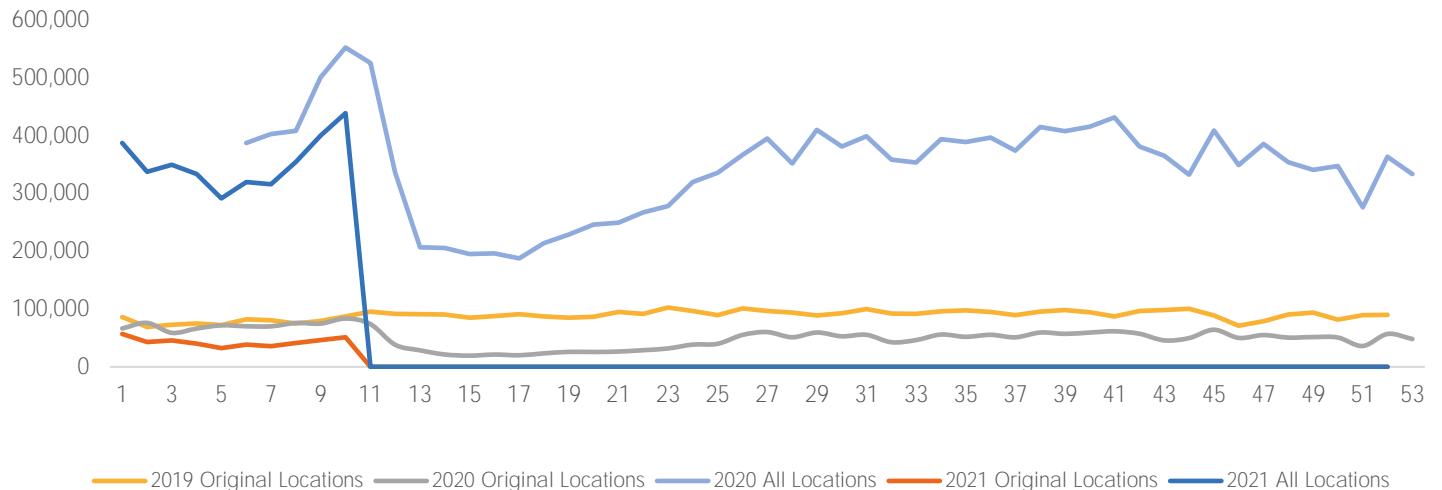

Long Term Trend by Week