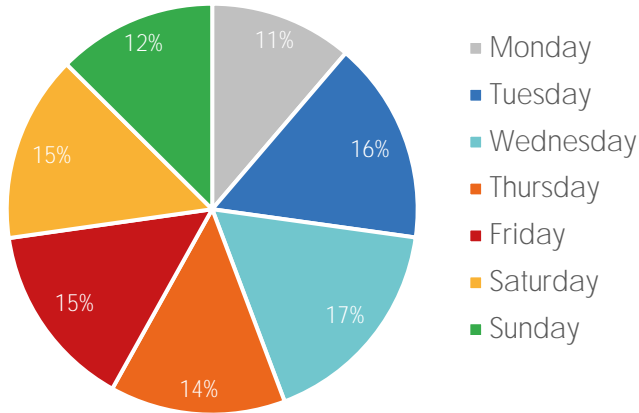

% Share of Visitors by Day