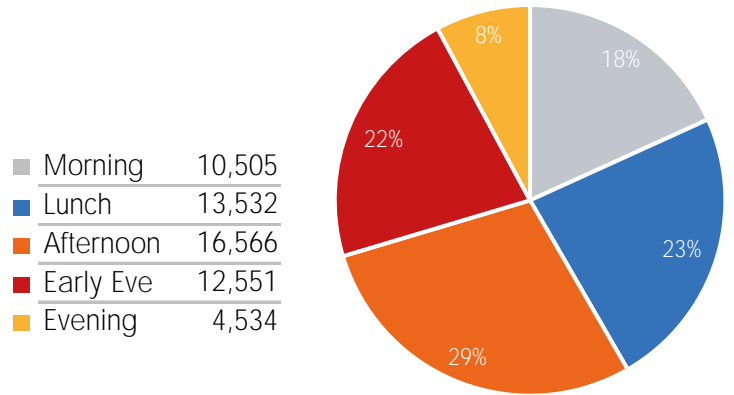

Visitors by Day Part - Weekend