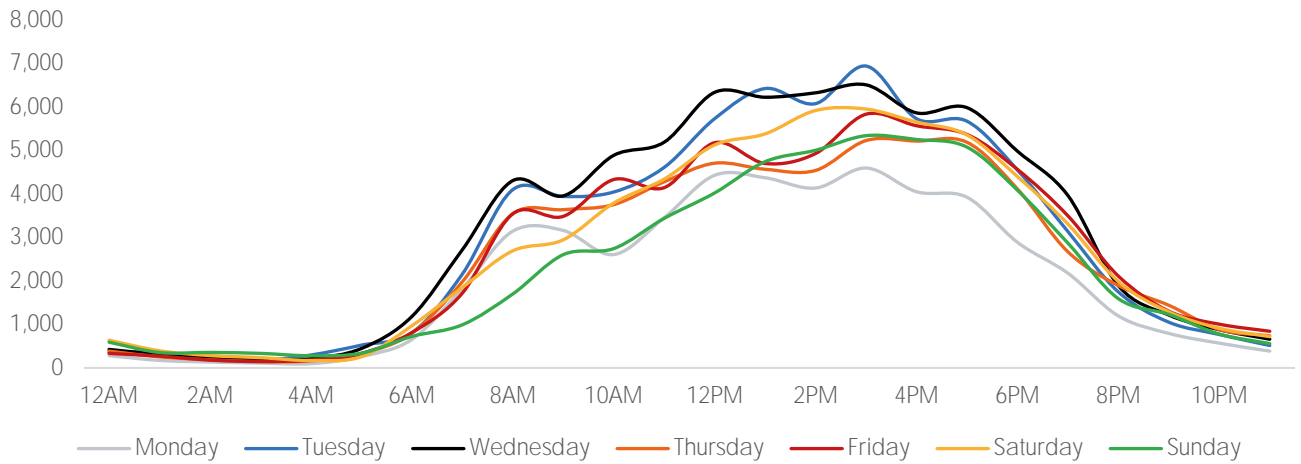

## Visitors by Day Part - Weekend

## Visitors by Day Part - Weekday

Day Parts are calculated using the following time periods:  
 Morning 06:00AM - 10:59AM  
 Lunch 11:00AM - 1:59PM  
 Afternoon 2:00PM - 4:59PM  
 Early Evening 5:00PM - 7:59PM  
 Evening 8:00PM - 11:59PM

## Visitors by Hour

	Monday	Tuesday	Wednesday	Thursday	Friday	Saturday	Sunday
6:00	653	805	1,181	800	812	968	723
7:00	1,822	2,157	2,718	1,980	1,718	1,848	991
8:00	3,145	4,100	4,308	3,545	3,544	2,693	1,700
9:00	3,162	3,943	3,957	3,640	3,486	2,946	2,605
10:00	2,607	4,046	4,889	3,756	4,333	3,792	2,744
11:00	3,456	4,612	5,192	4,281	4,146	4,343	3,440
12:00	4,431	5,733	6,339	4,709	5,180	5,129	4,024
13:00	4,374	6,426	6,226	4,569	4,702	5,383	4,744
14:00	4,137	6,079	6,328	4,542	4,931	5,921	5,006
15:00	4,598	6,943	6,511	5,230	5,836	5,954	5,342
16:00	4,052	5,732	5,866	5,218	5,570	5,655	5,254
17:00	3,925	5,674	5,986	5,190	5,370	5,359	5,078
18:00	2,888	4,552	4,985	4,115	4,566	4,400	4,087
19:00	2,178	3,136	3,965	2,670	3,498	3,308	2,870
20:00	1,195	1,747	1,891	1,894	2,111	1,987	1,592
21:00	793	1,051	1,216	1,440	1,304	1,290	1,230
22:00	569	768	878	882	1,005	912	779
23:00	386	515	660	739	842	719	559