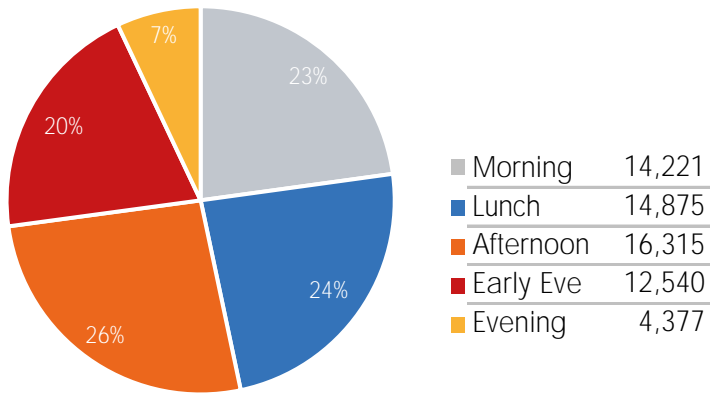

Visitors by Day Part - Weekday