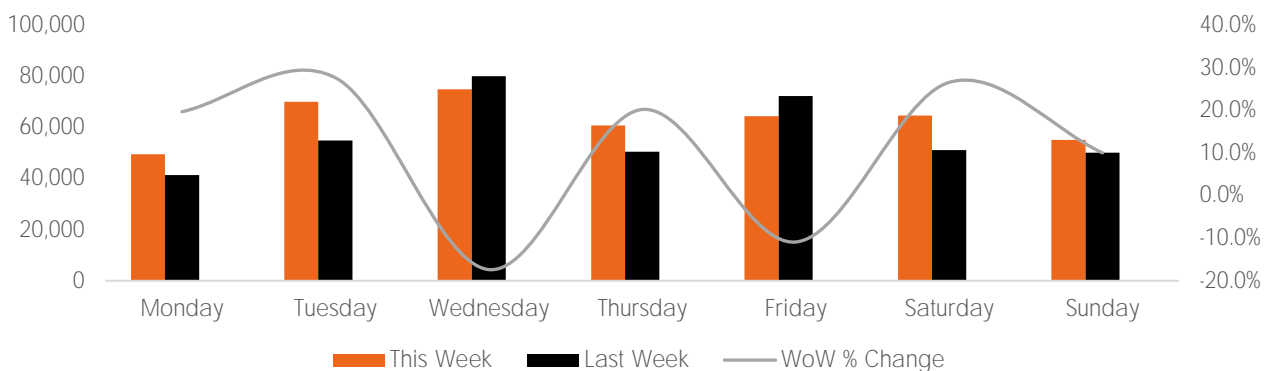

Visitors by Day (All Locations)