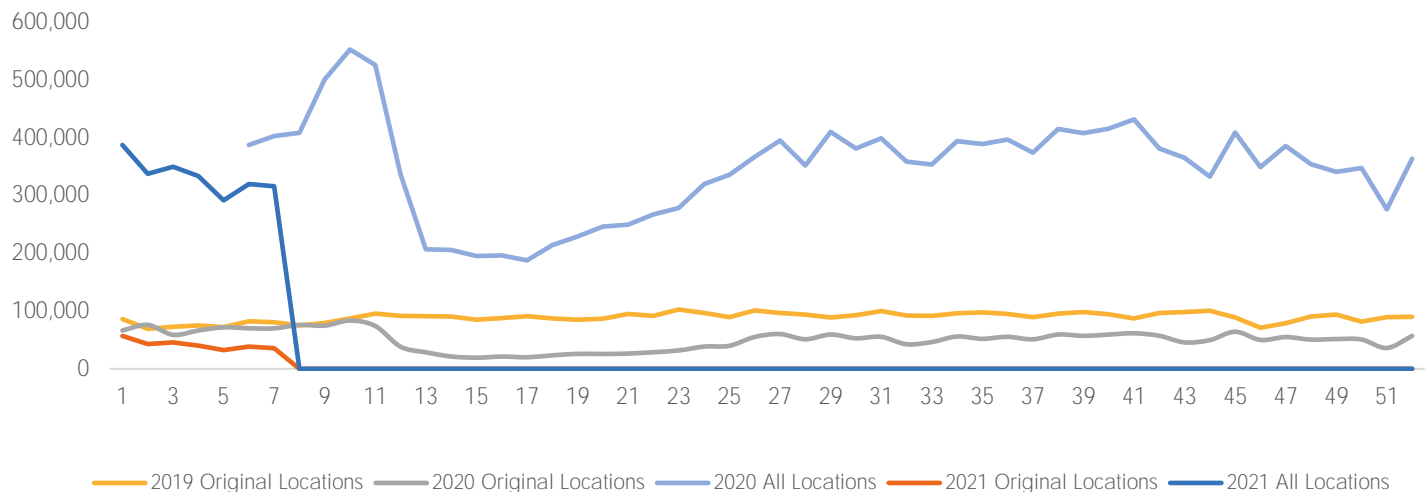

Note: Original Locations include 125th St and Frederick Douglas Blvd: NE.

Visitors by Day (All Locations)

	Monday	Tuesday	Wednesday	Thursday	Friday	Saturday	Sunday	Total
Current Week	28,776	49,442	65,560	23,420	53,250	50,071	45,143	315,662
Previous Week	39,459	39,633	55,130	36,295	58,934	48,810	41,428	319,689
Change WoW	-10,683	9,809	10,430	-12,875	-5,684	1,261	3,715	-4,027
% Change WoW	-27.1%	24.7%	-17.4%	-35.5%	-9.6%	2.6%	9.0%	-1.3%

Visitors by Day (Original Locations)

	Monday	Tuesday	Wednesday	Thursday	Friday	Saturday	Sunday	Total
Current Week	3,435	5,127	6,453	3,280	6,250	5,922	5,098	35,565
Previous Week	6,872	4,136	5,449	4,819	6,982	5,720	4,587	38,565
Previous Year	11,214	7,981	12,759	8,995	12,416	12,204	10,371	75,940
% Change WoW	-50.0%	24.0%	-17.4%	-31.9%	-10.5%	3.5%	11.1%	-7.8%
% Change YoY	-69.4%	-35.8%	-49.4%	-63.5%	-49.7%	-51.5%	-50.8%	-53.2%

Visitors by Day (All Locations)

% Share of Visitors by Day

Visitors by Day Part - Weekend

Morning	8,222
Lunch	11,580
Afternoon	13,213
Early Eve	9,626
Evening	3,378

Visitors by Day Part - Weekday

Morning	8,569
Lunch	10,867
Afternoon	11,912
Early Eve	8,835
Evening	2,892

Day Parts are calculated using the following time periods:
 Morning 06:00AM - 10:59AM
 Lunch 11:00AM - 1:59PM
 Afternoon 2:00PM - 4:59PM
 Early Evening 5:00PM - 7:59PM
 Evening 8:00PM - 11:59PM

Long Term Trend by Week