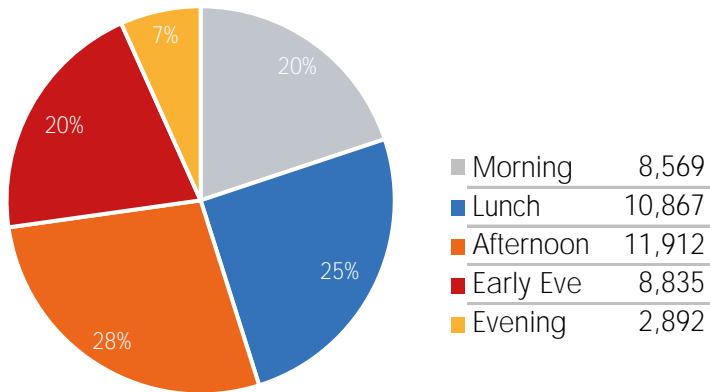

Week 7 2021. Feb 15 2021 to Feb 21 2021

Footfall Report 125th St BID

Visitor Totals

	Current Week	Previous Week	WoW % Change
Total Visitors	315,662	319,689	-1.3%

Key Stats

Wednesday was the busiest day this week with a total of 65,560 visits. The busiest hour was at 1:00 PM on Wednesday with 6,398 visits. The busiest location was SW Cor. Of Malcolm X & 125th with a total of 60,480 visits.

Visitors by Day (Original Locations)

	Monday	Tuesday	Wednesday	Thursday	Friday	Saturday	Sunday	Total
Current Week	3,435	5,127	6,453	3,280	6,250	5,922	5,098	35,565
Previous Week	6,872	4,136	5,449	4,819	6,982	5,720	4,587	38,565
Previous Year	11,214	7,981	12,759	8,995	12,416	12,204	10,371	75,940
% Change WoW	-50.0%	24.0%	-17.4%	-31.9%	-10.5%	3.5%	11.1%	-7.8%
% Change YoY	-69.4%	-35.8%	-49.4%	-63.5%	-49.7%	-51.5%	-50.8%	-53.2%

Visitors by Day (All Locations)

% Share of Visitors by Day

Visitors by Day Part - Weekend

Morning	8,222
Lunch	11,580
Afternoon	13,213
Early Eve	9,626
Evening	3,378

Visitors by Day Part - Weekday

Morning	8,569
Lunch	10,867
Afternoon	11,912
Early Eve	8,835
Evening	2,892

Day Parts are calculated using the following time periods:
 Morning 06:00AM - 10:59AM
 Lunch 11:00AM - 1:59PM
 Afternoon 2:00PM - 4:59PM
 Early Evening 5:00PM - 7:59PM
 Evening 8:00PM - 11:59PM

Long Term Trend by Week