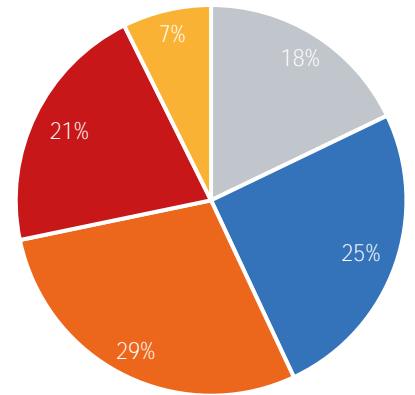

Week 7 2021. Feb 15 2021 to Feb 21 2021

Footfall Report 125th St BID

Visitor Totals

	Current Week	Previous Week	WoW % Change
Total Visitors	315,662	319,689	-1.3%

Key Stats

Wednesday was the busiest day this week with a total of 65,560 visits. The busiest hour was at 1:00 PM on Wednesday with 6,398 visits. The busiest location was SW Cor. Of Malcolm X & 125th with a total of 60,480 visits.

Visitors by Day (Original Locations)

	Monday	Tuesday	Wednesday	Thursday	Friday	Saturday	Sunday	Total
Current Week	3,435	5,127	6,453	3,280	6,250	5,922	5,098	35,565
Previous Week	6,872	4,136	5,449	4,819	6,982	5,720	4,587	38,565
Previous Year	11,214	7,981	12,759	8,995	12,416	12,204	10,371	75,940
% Change WoW	-50.0%	24.0%	-17.4%	-31.9%	-10.5%	3.5%	11.1%	-7.8%
% Change YoY	-69.4%	-35.8%	-49.4%	-63.5%	-49.7%	-51.5%	-50.8%	-53.2%

Visitors by Day (All Locations)

% Share of Visitors by Day

Visitors by Day Part - Weekend

Morning	8,222
Lunch	11,580
Afternoon	13,213
Early Eve	9,626
Evening	3,378

Visitors by Day Part - Weekday

Morning	8,569
Lunch	10,867
Afternoon	11,912
Early Eve	8,835
Evening	2,892

Day Parts are calculated using the following time periods:
 Morning 06:00AM - 10:59AM
 Lunch 11:00AM - 1:59PM
 Afternoon 2:00PM - 4:59PM
 Early Evening 5:00PM - 7:59PM
 Evening 8:00PM - 11:59PM

Long Term Trend by Week