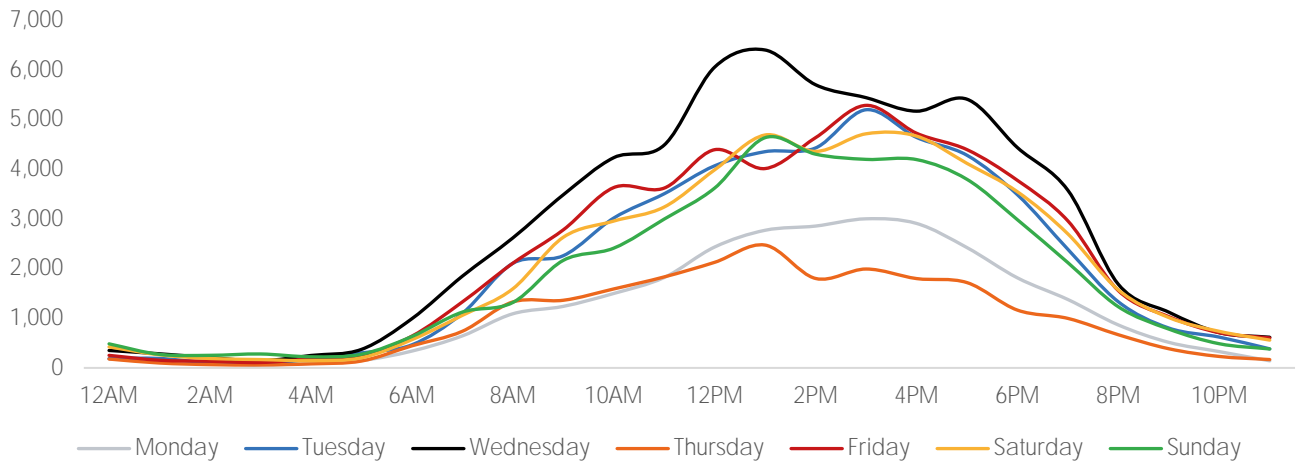

Week 7 2021. Feb 15 2021 to Feb 21 2021

Footfall Report 125th St BID

Visitor Totals

	Current Week	Previous Week	WoW % Change
Total Visitors	315,662	319,689	-1.3%

Key Stats

Wednesday was the busiest day this week with a total of 65,560 visits. The busiest hour was at 1:00 PM on Wednesday with 6,398 visits. The busiest location was SW Cor. Of Malcolm X & 125th with a total of 60,480 visits.

Visitors by Day (All Locations)

% Share of Visitors by Day

Visitors by Day Part - Weekend

Morning	8,222
Lunch	11,580
Afternoon	13,213
Early Eve	9,626
Evening	3,378

Visitors by Day Part - Weekday

Morning	8,569
Lunch	10,867
Afternoon	11,912
Early Eve	8,835
Evening	2,892

Day Parts are calculated using the following time periods:
 Morning 06:00AM - 10:59AM
 Lunch 11:00AM - 1:59PM
 Afternoon 2:00PM - 4:59PM
 Early Evening 5:00PM - 7:59PM
 Evening 8:00PM - 11:59PM

Long Term Trend by Week

Visitors by Hour

	Monday	Tuesday	Wednesday	Thursday	Friday	Saturday	Sunday
6:00	338	464	989	444	638	567	631
7:00	644	1,097	1,845	737	1,327	1,057	1,123
8:00	1,089	2,104	2,615	1,327	2,106	1,591	1,316
9:00	1,238	2,258	3,484	1,361	2,778	2,629	2,164
10:00	1,498	3,016	4,231	1,589	3,629	2,955	2,410
11:00	1,819	3,505	4,485	1,831	3,619	3,238	2,995
12:00	2,433	4,067	6,053	2,125	4,392	3,986	3,619
13:00	2,770	4,352	6,398	2,472	4,012	4,688	4,634
14:00	2,855	4,427	5,699	1,800	4,634	4,357	4,302
15:00	3,001	5,196	5,439	1,990	5,284	4,712	4,197
16:00	2,908	4,639	5,167	1,798	4,723	4,665	4,193
17:00	2,421	4,280	5,408	1,717	4,393	4,116	3,795
18:00	1,812	3,485	4,434	1,163	3,774	3,545	2,982
19:00	1,376	2,386	3,574	996	2,958	2,696	2,118
20:00	864	1,330	1,682	667	1,554	1,570	1,230
21:00	514	802	1,121	385	1,031	1,013	781
22:00	328	620	710	230	707	736	486
23:00	142	383	617	168	603	559	381