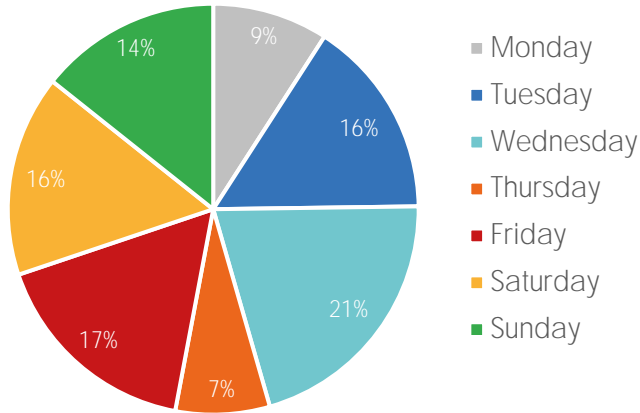

Week 7 2021. Feb 15 2021 to Feb 21 2021

Footfall Report 125th St BID

Visitor Totals

	Current Week	Previous Week	WoW % Change
Total Visitors	315,662	319,689	-1.3%

Key Stats

Wednesday was the busiest day this week with a total of 65,560 visits. The busiest hour was at 1:00 PM on Wednesday with 6,398 visits. The busiest location was SW Cor. Of Malcolm X & 125th with a total of 60,480 visits.

Note: Original Locations include 125th St and Frederick Douglas Blvd: NE.

Visitors by Day (All Locations)

	Monday	Tuesday	Wednesday	Thursday	Friday	Saturday	Sunday	Total
Current Week	28,776	49,442	65,560	23,420	53,250	50,071	45,143	315,662
Previous Week	39,459	39,633	55,130	36,295	58,934	48,810	41,428	319,689
Change WoW	-10,683	9,809	10,430	-12,875	-5,684	1,261	3,715	-4,027
% Change WoW	-27.1%	24.7%	-17.4%	-35.5%	-9.6%	2.6%	9.0%	-1.3%

Visitors by Day (Original Locations)

	Monday	Tuesday	Wednesday	Thursday	Friday	Saturday	Sunday	Total
Current Week	3,435	5,127	6,453	3,280	6,250	5,922	5,098	35,565
Previous Week	6,872	4,136	5,449	4,819	6,982	5,720	4,587	38,565
Previous Year	11,214	7,981	12,759	8,995	12,416	12,204	10,371	75,940
% Change WoW	-50.0%	24.0%	-17.4%	-31.9%	-10.5%	3.5%	11.1%	-7.8%
% Change YoY	-69.4%	-35.8%	-49.4%	-63.5%	-49.7%	-51.5%	-50.8%	-53.2%

Visitors by Day (All Locations)

% Share of Visitors by Day

Visitors by Day Part - Weekend

Morning	8,222
Lunch	11,580
Afternoon	13,213
Early Eve	9,626
Evening	3,378

Visitors by Day Part - Weekday

Morning	8,569
Lunch	10,867
Afternoon	11,912
Early Eve	8,835
Evening	2,892