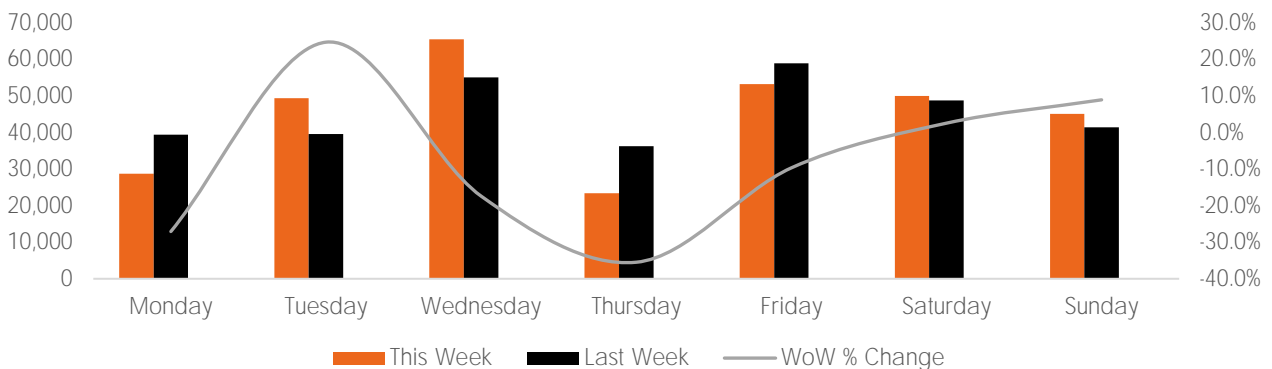

Visitors by Day (All Locations)