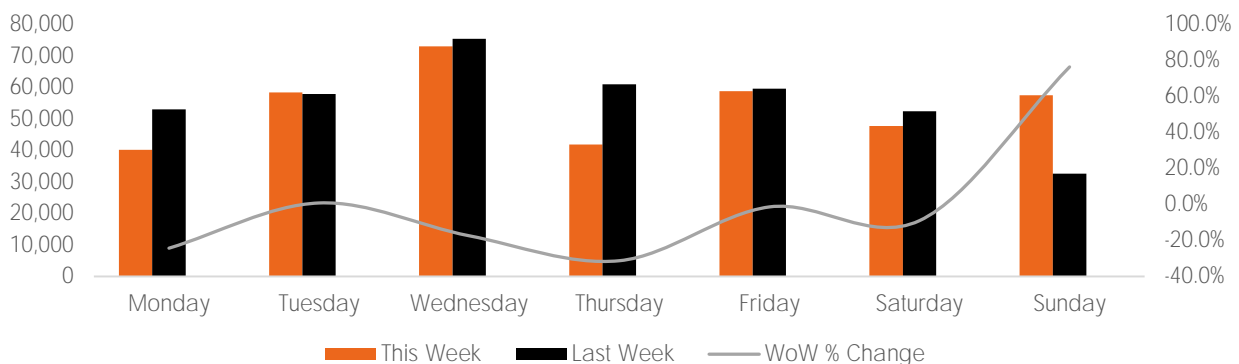

Visitors by Day (All Locations)