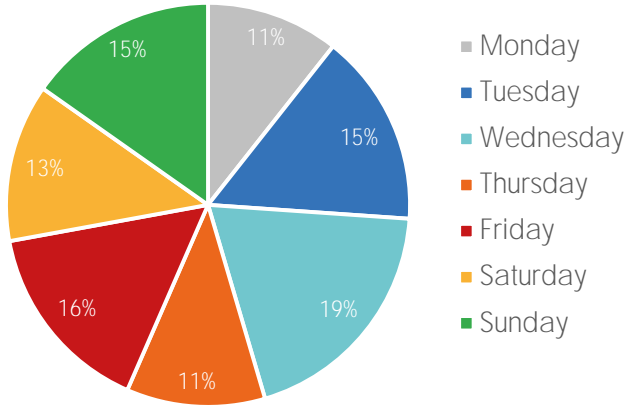

% Share of Visitors by Day