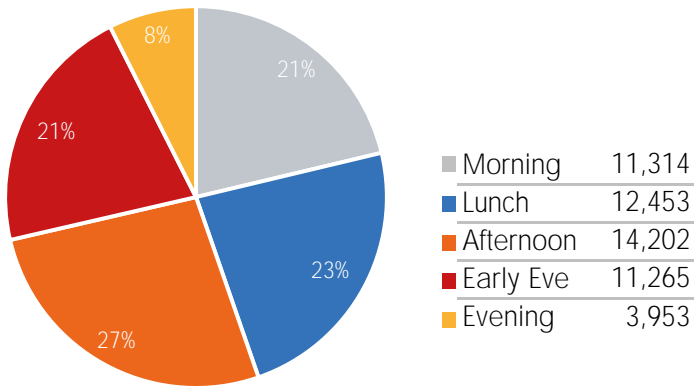

Visitors by Day Part - Weekday