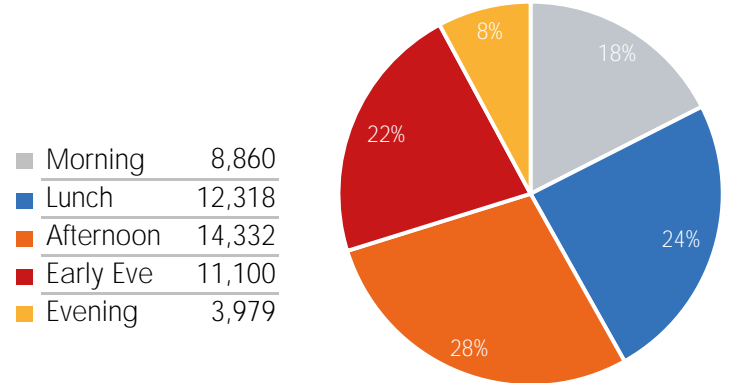

Visitors by Day Part - Weekend