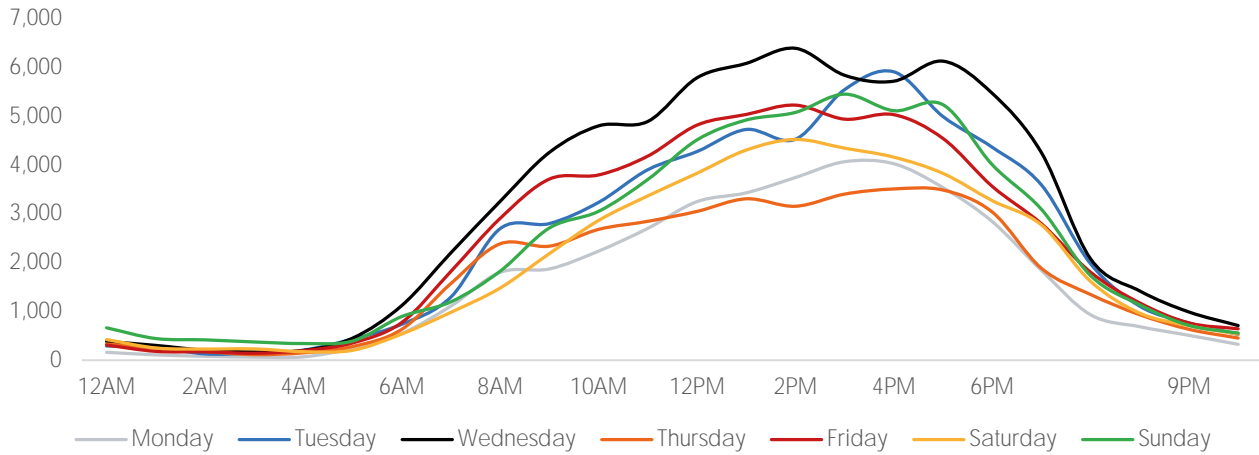

Visitors by Hour

	Monday	Tuesday	Wednesday	Thursday	Friday	Saturday	Sunday
6:00	547	736	1,120	632	773	537	895
7:00	1,110	1,296	2,202	1,573	1,822	982	1,197
8:00	1,800	2,696	3,255	2,385	2,906	1,479	1,824
9:00	1,870	2,799	4,257	2,336	3,711	2,184	2,709
10:00	2,235	3,233	4,801	2,680	3,795	2,863	3,050
11:00	2,701	3,902	4,891	2,845	4,181	3,366	3,702
12:00	3,248	4,274	5,785	3,048	4,816	3,829	4,513
13:00	3,428	4,727	6,080	3,306	5,034	4,305	4,920
14:00	3,742	4,526	6,390	3,154	5,225	4,522	5,076
15:00	4,066	5,543	5,837	3,403	4,938	4,344	5,450
16:00	4,025	5,908	5,716	3,508	5,030	4,160	5,111
17:00	3,536	4,992	6,126	3,486	4,543	3,827	5,234
18:00	2,842	4,363	5,469	3,037	3,562	3,269	4,006
19:00	1,841	3,592	4,254	1,883	2,797	2,772	3,092
20:00	931	1,976	2,076	1,346	1,803	1,615	1,733
21:00	687	1,106	1,418	931	1,173	964	1,133
22:00	510	764	988	633	763	707	714
23:00	325	529	710	454	643	536	556

Visitors by Day by Location

Entrances	Monday	Tuesday	Wednesday	Thursday	Friday	Saturday	Sunday	Total	WoW % Change
125th St West	4,620	4,503	5,417	4,367	5,094	3,877	4,745	32,623	-4.4%
Frederick Douglas Blv	1,516	1,311	1,864	1,342	1,352	1,672	2,203	11,260	-1.9%
NW Cor. of Malcolm X & 125th	1,660	3,577	3,709	2,627	3,070	2,905	3,066	20,614	-2.8%
NW Cor. of 125th & Malcolm X	4,823	7,529	13,454	4,265	7,694	4,982	9,116	51,863	0.0%
SE Cor. of Malcolm X & 125th	6,365	6,991	6,654	5,456	7,100	5,597	5,119	43,282	4.3%
SE Cor. of 125th & Malcolm X	4,589	5,610	5,400	4,538	5,608	5,007	4,222	34,974	1.2%
NE Cor. of Malcolm X & 125th	3,301	7,353	12,468	5,369	8,332	5,064	10,114	52,001	0.7%
NE Cor. of 125th & Malcolm X	2,159	4,639	6,668	3,113	4,354	3,193	4,866	28,992	-1.0%
SW Cor. Of Malcolm X & 125th	7,501	11,132	11,910	7,376	10,859	10,331	9,749	68,858	-11.7%
SW Cor. Of 125th & Malcolm X	3,638	5,793	5,544	3,489	5,407	5,146	4,349	33,366	-13.5%
Total	40,172	58,438	73,088	41,942	58,870	47,774	57,549	377,833	-3.7%