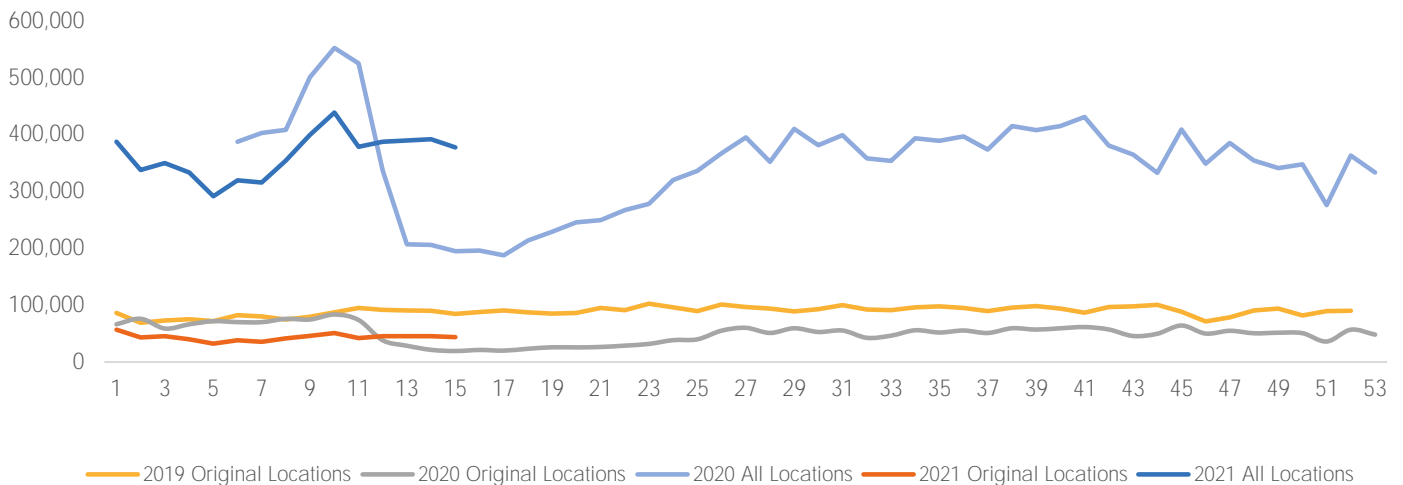

Long Term Trend by Week