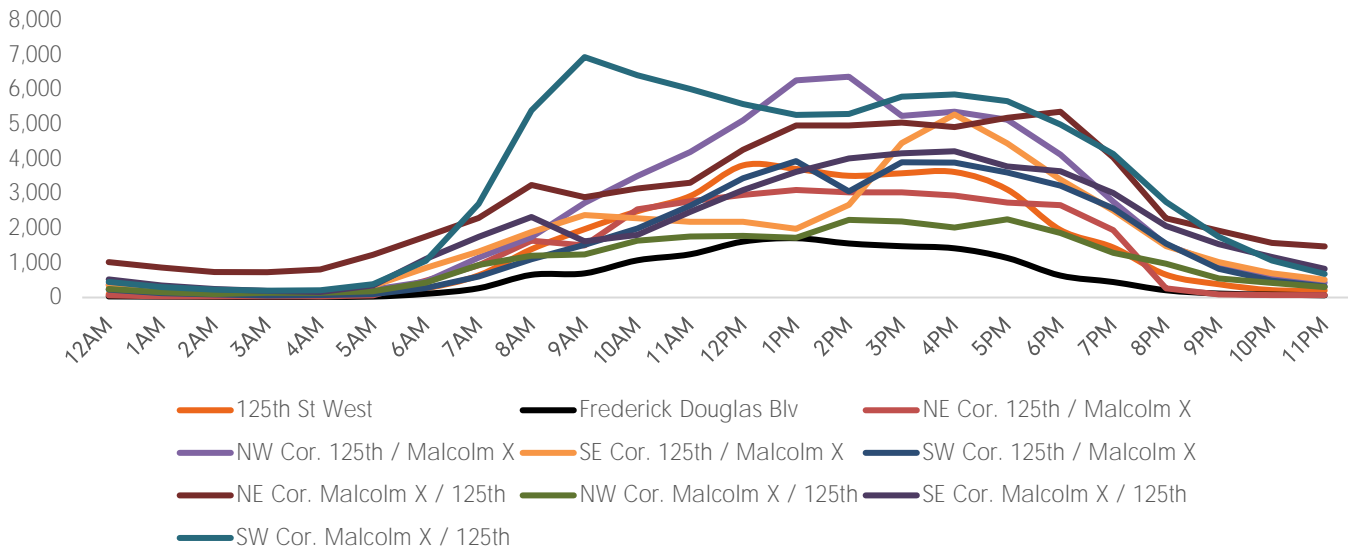

Average Pedestrian Counts by Hour

	125th St West	Frederick Douglas Blv	NE Cor. 125th / Malcolm X	NW Cor. 125th / Malcolm X	SE Cor. 125th / Malcolm X	SW Cor. 125th / Malcolm X	NE Cor. Malcolm X / 125th	NW Cor. Malcolm X / 125th	SE Cor. Malcolm X / 125th	SW Cor. Malcolm X / 125th
0:00	100	31	59	377	344	227	1,024	246	524	453
1:00	65	24	35	242	225	128	861	156	344	299
2:00	33	20	31	192	143	90	731	100	244	225
3:00	46	10	30	145	115	59	731	136	189	197
4:00	35	19	30	137	141	70	809	134	161	211
5:00	80	26	64	228	338	95	1,234	181	347	386
6:00	267	107	485	457	860	276	1,758	432	1,118	1,062
7:00	641	268	933	1,151	1,330	610	2,295	937	1,754	2,707
8:00	1,396	655	1,639	1,742	1,888	1,101	3,250	1,207	2,328	5,402
9:00	1,973	697	1,505	2,728	2,383	1,520	2,899	1,245	1,618	6,941
10:00	2,490	1,074	2,543	3,504	2,291	1,991	3,145	1,636	1,803	6,415
11:00	2,928	1,249	2,779	4,204	2,189	2,645	3,315	1,760	2,471	6,021
12:00	3,814	1,615	2,960	5,119	2,183	3,440	4,269	1,775	3,100	5,587
13:00	3,713	1,712	3,104	6,271	1,984	3,938	4,969	1,729	3,629	5,274
14:00	3,515	1,560	3,039	6,375	2,674	3,067	4,972	2,237	4,012	5,303
15:00	3,587	1,481	3,037	5,248	4,461	3,906	5,047	2,191	4,162	5,803
16:00	3,624	1,420	2,939	5,361	5,283	3,896	4,923	2,019	4,222	5,866
17:00	3,114	1,141	2,741	5,135	4,447	3,607	5,189	2,258	3,787	5,667
18:00	1,951	635	2,666	4,123	3,402	3,231	5,363	1,859	3,646	4,999
19:00	1,445	447	1,950	2,768	2,510	2,577	4,042	1,289	3,021	4,141
20:00	658	209	268	1,523	1,488	1,561	2,288	979	2,062	2,757
21:00	382	114	90	957	1,018	826	1,928	552	1,543	1,749
22:00	213	86	73	634	694	484	1,578	417	1,172	1,071
23:00	204	63	68	427	511	319	1,475	305	826	679