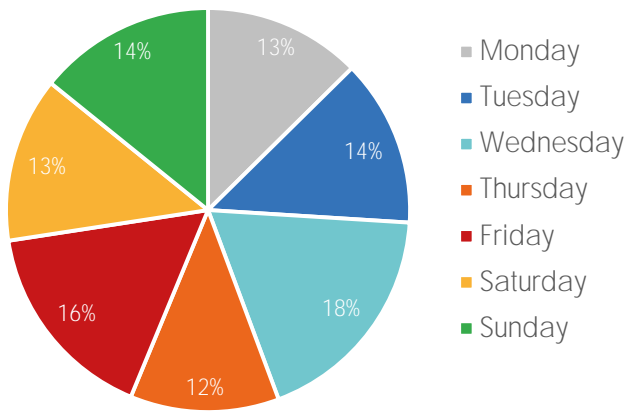

% Share of Visitors by Day