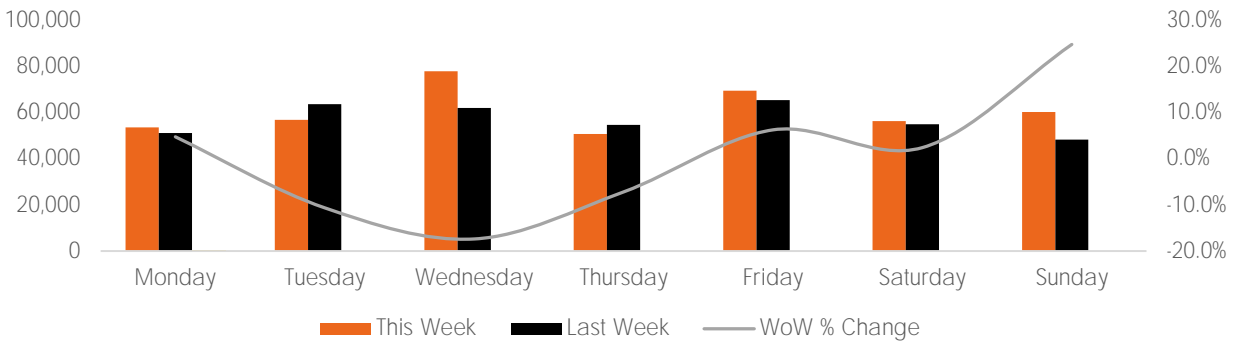

Visitors by Day (All Locations)