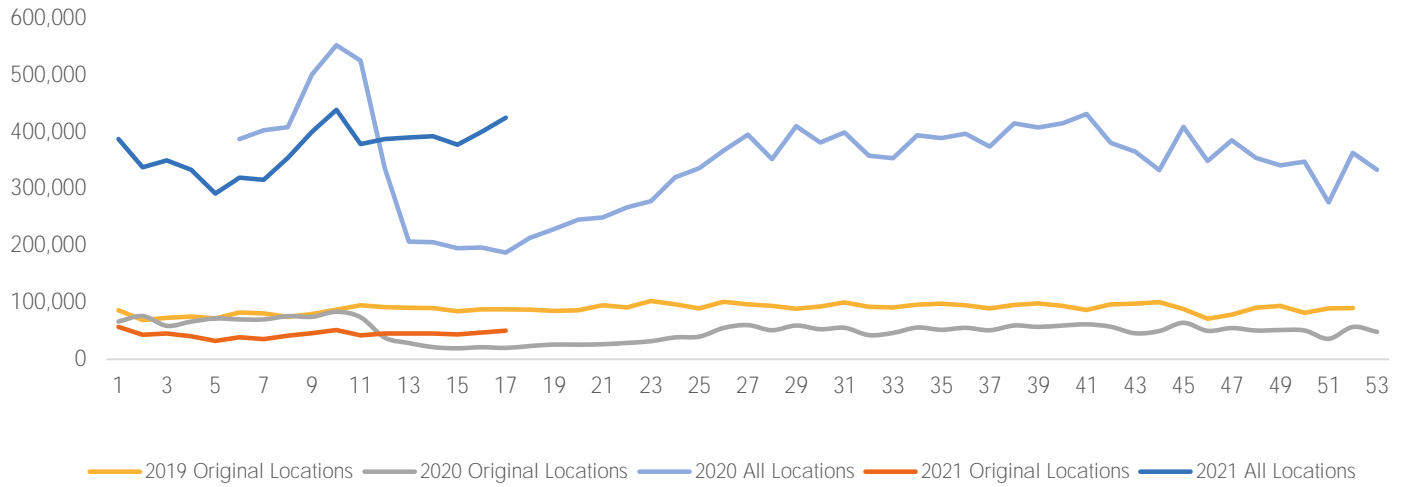

Key Stats

Wednesday was the busiest day this week with a total of 77,883 visits. The busiest hour was at 4:00 PM on Wednesday with 6,561 visits.
The busiest location was SW Cor. Of Malcolm X & 125th with a total of 82,221 visits.

Visitors by Day (All Locations)

% Share of Visitors by Day

Visitors by Day Part - Weekend

Visitors by Day Part - Weekday

Day Parts are calculated using the following time periods:
 Morning 06:00AM - 10:59AM
 Lunch 11:00AM - 1:59PM
 Afternoon 2:00PM - 4:59PM
 Early Evening 5:00PM - 7:59PM
 Evening 8:00PM - 11:59PM

Long Term Trend by Week

Visitors by Hour

	Monday	Tuesday	Wednesday	Thursday	Friday	Saturday	Sunday
6:00	776	821	1,352	787	1,027	694	1,012
7:00	1,946	1,398	2,268	1,809	2,010	1,342	1,380
8:00	2,912	2,339	3,688	3,043	3,694	2,581	2,080
9:00	3,185	2,582	4,198	2,888	4,468	2,902	2,502
10:00	3,240	3,376	5,371	2,922	5,035	3,208	2,749
11:00	3,123	4,012	5,177	3,208	5,084	3,835	3,659
12:00	3,788	4,527	5,938	3,662	5,671	4,223	4,226
13:00	4,074	4,585	6,019	3,760	5,606	4,351	4,698
14:00	4,490	4,561	6,469	3,903	5,648	4,879	5,038
15:00	5,024	5,261	6,285	4,113	5,407	5,145	5,732
16:00	5,196	5,276	6,245	4,231	5,674	4,984	5,645
17:00	4,528	4,742	6,561	4,340	5,009	4,439	5,460
18:00	3,388	4,123	5,870	3,908	4,364	3,634	4,453
19:00	2,824	3,475	4,783	2,423	3,403	3,169	3,578
20:00	1,526	1,804	2,331	1,611	2,058	1,964	2,087
21:00	968	1,132	1,596	1,105	1,448	1,266	1,384
22:00	704	751	1,032	814	1,039	1,009	861
23:00	562	501	808	567	906	708	733