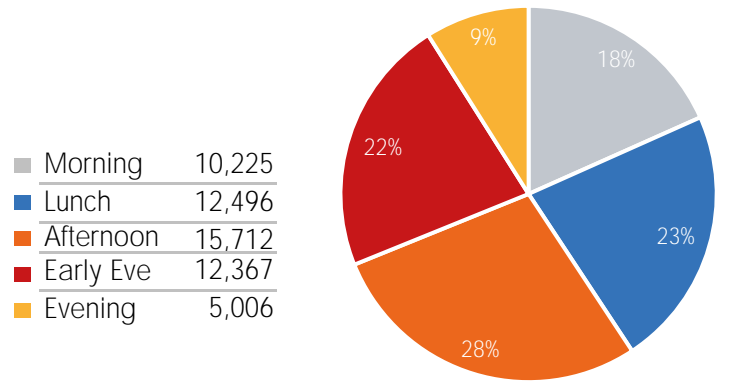

Key Stats

Wednesday was the busiest day this week with a total of 77,883 visits. The busiest hour was at 4:00 PM on Wednesday with 6,561 visits.
The busiest location was SW Cor. Of Malcolm X & 125th with a total of 82,221 visits.

Visitors by Day (Original Locations)

	Monday	Tuesday	Wednesday	Thursday	Friday	Saturday	Sunday	Total
Current Week	8,222	5,688	7,783	6,982	7,699	6,440	7,373	50,187
Previous Week	7,785	6,281	6,204	7,347	7,156	6,338	5,888	46,999
2020	2,525	4,310	2,478	3,086	4,476	4,245	2,252	23,372
2019	9,786	15,821	13,434	13,774	11,690	16,310	10,164	90,979
% Change WoW	5.6%	-9.4%	-17.4%	-5.0%	7.6%	1.6%	25.2%	6.8%
% v 2020 Change	225.6%	32.0%	214.1%	126.2%	72.0%	51.7%	227.4%	114.7%
% v 2019 Change	-16.0%	-64.0%	-42.1%	-49.3%	-34.1%	-60.5%	-27.5%	-44.8%

Weather (High/Low F)

	Monday	Tuesday	Wednesday	Thursday	Friday	Saturday	Sunday
This Week	55 / 46	63 / 46	68 / 48	63 / 50	63 / 52	61 / 50	66 / 50
Last Week	64 / 50	59 / 48	59 / 50	55 / 48	55 / 48	59 / 50	55 / 46

Visitors by Day (All Locations)

% Share of Visitors by Day

Visitors by Day Part - Weekend

Visitors by Day Part - Weekday

Day Parts are calculated using the following time periods:
 Morning 06:00AM - 10:59AM
 Lunch 11:00AM - 1:59PM
 Afternoon 2:00PM - 4:59PM
 Early Evening 5:00PM - 7:59PM
 Evening 8:00PM - 11:59PM