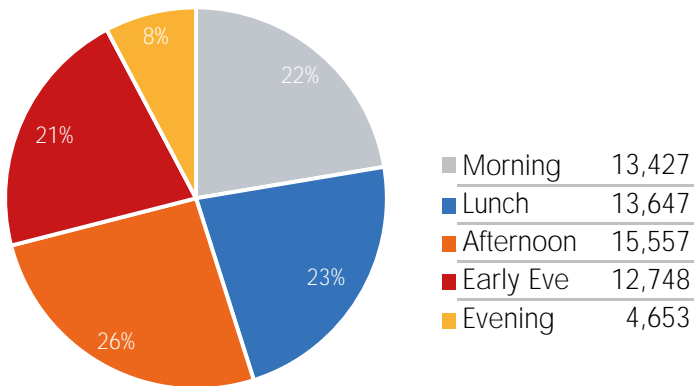

Key Stats

Wednesday was the busiest day this week with a total of 77,883 visits. The busiest hour was at 4:00 PM on Wednesday with 6,561 visits.
The busiest location was SW Cor. Of Malcolm X & 125th with a total of 82,221 visits.

Visitors by Day (All Locations)

% Share of Visitors by Day

Visitors by Day Part - Weekend

Visitors by Day Part - Weekday

Day Parts are calculated using the following time periods:
 Morning 06:00AM - 10:59AM
 Lunch 11:00AM - 1:59PM
 Afternoon 2:00PM - 4:59PM
 Early Evening 5:00PM - 7:59PM
 Evening 8:00PM - 11:59PM

Long Term Trend by Week

Visitors by Hour

	Monday	Tuesday	Wednesday	Thursday	Friday	Saturday	Sunday
6:00	776	821	1,352	787	1,027	694	1,012
7:00	1,946	1,398	2,268	1,809	2,010	1,342	1,380
8:00	2,912	2,339	3,688	3,043	3,694	2,581	2,080
9:00	3,185	2,582	4,198	2,888	4,468	2,902	2,502
10:00	3,240	3,376	5,371	2,922	5,035	3,208	2,749
11:00	3,123	4,012	5,177	3,208	5,084	3,835	3,659
12:00	3,788	4,527	5,938	3,662	5,671	4,223	4,226
13:00	4,074	4,585	6,019	3,760	5,606	4,351	4,698
14:00	4,490	4,561	6,469	3,903	5,648	4,879	5,038
15:00	5,024	5,261	6,285	4,113	5,407	5,145	5,732
16:00	5,196	5,276	6,245	4,231	5,674	4,984	5,645
17:00	4,528	4,742	6,561	4,340	5,009	4,439	5,460
18:00	3,388	4,123	5,870	3,908	4,364	3,634	4,453
19:00	2,824	3,475	4,783	2,423	3,403	3,169	3,578
20:00	1,526	1,804	2,331	1,611	2,058	1,964	2,087
21:00	968	1,132	1,596	1,105	1,448	1,266	1,384
22:00	704	751	1,032	814	1,039	1,009	861
23:00	562	501	808	567	906	708	733