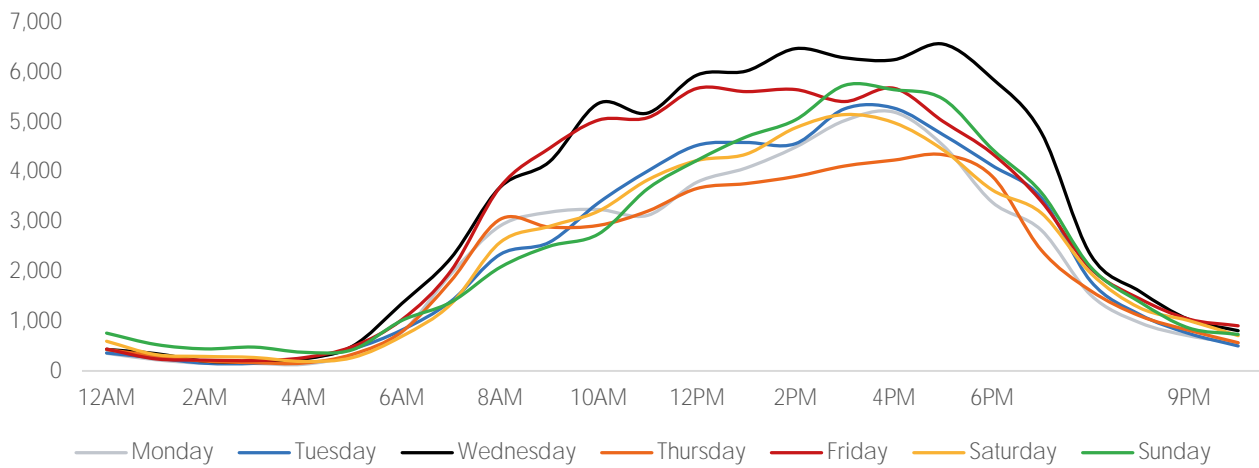

Visitors by Day (All Locations)

% Share of Visitors by Day

Visitors by Day Part - Weekend

Visitors by Day Part - Weekday

Day Parts are calculated using the following time periods:
 Morning 06:00AM - 10:59AM
 Lunch 11:00AM - 1:59PM
 Afternoon 2:00PM - 4:59PM
 Early Evening 5:00PM - 7:59PM
 Evening 8:00PM - 11:59PM

Long Term Trend by Week

Visitors by Hour

	Monday	Tuesday	Wednesday	Thursday	Friday	Saturday	Sunday
6:00	776	821	1,352	787	1,027	694	1,012
7:00	1,946	1,398	2,268	1,809	2,010	1,342	1,380
8:00	2,912	2,339	3,688	3,043	3,694	2,581	2,080
9:00	3,185	2,582	4,198	2,888	4,468	2,902	2,502
10:00	3,240	3,376	5,371	2,922	5,035	3,208	2,749
11:00	3,123	4,012	5,177	3,208	5,084	3,835	3,659
12:00	3,788	4,527	5,938	3,662	5,671	4,223	4,226
13:00	4,074	4,585	6,019	3,760	5,606	4,351	4,698
14:00	4,490	4,561	6,469	3,903	5,648	4,879	5,038
15:00	5,024	5,261	6,285	4,113	5,407	5,145	5,732
16:00	5,196	5,276	6,245	4,231	5,674	4,984	5,645
17:00	4,528	4,742	6,561	4,340	5,009	4,439	5,460
18:00	3,388	4,123	5,870	3,908	4,364	3,634	4,453
19:00	2,824	3,475	4,783	2,423	3,403	3,169	3,578
20:00	1,526	1,804	2,331	1,611	2,058	1,964	2,087
21:00	968	1,132	1,596	1,105	1,448	1,266	1,384
22:00	704	751	1,032	814	1,039	1,009	861
23:00	562	501	808	567	906	708	733