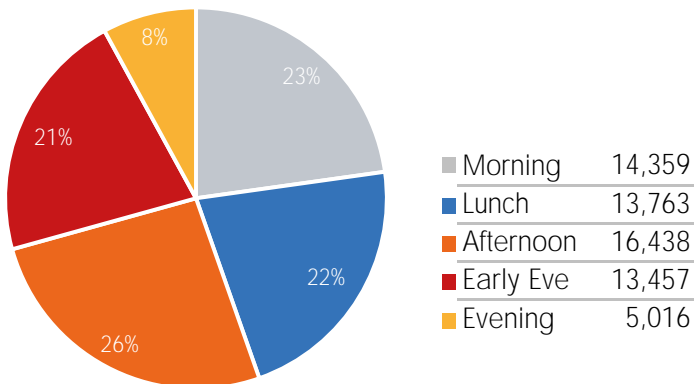

Key Stats

Wednesday was the busiest day this week with a total of 78,630 visits. The busiest hour was at 4:00 PM on Wednesday with 6,692 visits. The busiest location was SW Cor. Of Malcolm X & 125th with a total of 85,924 visits.

Visitors by Day (All Locations)

% Share of Visitors by Day

Visitors by Day Part - Weekend

Visitors by Day Part - Weekday

Day Parts are calculated using the following time periods:
 Morning 06:00AM - 10:59AM
 Lunch 11:00AM - 1:59PM
 Afternoon 2:00PM - 4:59PM
 Early Evening 5:00PM - 7:59PM
 Evening 8:00PM - 11:59PM

Long Term Trend by Week

Visitors by Hour

	Monday	Tuesday	Wednesday	Thursday	Friday	Saturday	Sunday
6:00	638	874	1,391	854	1,086	742	900
7:00	1,271	2,054	2,793	2,513	2,690	1,604	1,206
8:00	1,850	3,509	3,962	4,089	3,849	2,219	1,646
9:00	2,007	3,759	4,182	3,818	4,323	2,774	2,477
10:00	2,598	3,929	5,161	3,883	4,713	3,134	2,906
11:00	3,110	4,168	5,183	4,087	4,779	3,787	3,797
12:00	3,610	4,534	5,770	4,090	5,091	4,138	4,501
13:00	4,103	4,921	5,868	4,292	5,209	4,397	5,068
14:00	4,485	5,137	6,580	4,782	5,550	4,981	5,159
15:00	4,687	5,474	6,336	5,422	5,893	5,057	5,185
16:00	4,479	5,225	6,334	5,691	6,116	4,575	5,319
17:00	4,095	4,968	6,692	5,652	5,387	4,153	4,946
18:00	3,221	4,377	5,642	4,625	4,666	3,807	4,032
19:00	2,839	3,482	4,830	3,124	3,685	3,124	3,167
20:00	1,482	1,894	2,424	2,321	2,225	1,962	1,810
21:00	945	1,128	1,618	1,594	1,519	1,212	1,275
22:00	645	731	997	1,018	1,134	960	765
23:00	470	482	809	730	915	629	583