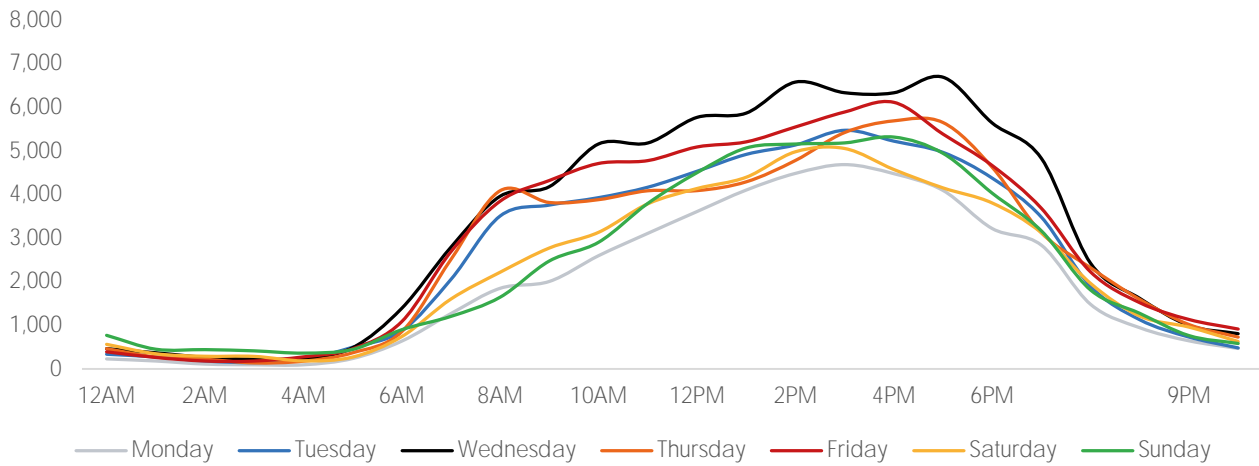

Visitors by Day (All Locations)

% Share of Visitors by Day

Visitors by Day Part - Weekend

Visitors by Day Part - Weekday

Day Parts are calculated using the following time periods:
 Morning 06:00AM - 10:59AM
 Lunch 11:00AM - 1:59PM
 Afternoon 2:00PM - 4:59PM
 Early Evening 5:00PM - 7:59PM
 Evening 8:00PM - 11:59PM

Long Term Trend by Week

Visitors by Hour

	Monday	Tuesday	Wednesday	Thursday	Friday	Saturday	Sunday
6:00	638	874	1,391	854	1,086	742	900
7:00	1,271	2,054	2,793	2,513	2,690	1,604	1,206
8:00	1,850	3,509	3,962	4,089	3,849	2,219	1,646
9:00	2,007	3,759	4,182	3,818	4,323	2,774	2,477
10:00	2,598	3,929	5,161	3,883	4,713	3,134	2,906
11:00	3,110	4,168	5,183	4,087	4,779	3,787	3,797
12:00	3,610	4,534	5,770	4,090	5,091	4,138	4,501
13:00	4,103	4,921	5,868	4,292	5,209	4,397	5,068
14:00	4,485	5,137	6,580	4,782	5,550	4,981	5,159
15:00	4,687	5,474	6,336	5,422	5,893	5,057	5,185
16:00	4,479	5,225	6,334	5,691	6,116	4,575	5,319
17:00	4,095	4,968	6,692	5,652	5,387	4,153	4,946
18:00	3,221	4,377	5,642	4,625	4,666	3,807	4,032
19:00	2,839	3,482	4,830	3,124	3,685	3,124	3,167
20:00	1,482	1,894	2,424	2,321	2,225	1,962	1,810
21:00	945	1,128	1,618	1,594	1,519	1,212	1,275
22:00	645	731	997	1,018	1,134	960	765
23:00	470	482	809	730	915	629	583