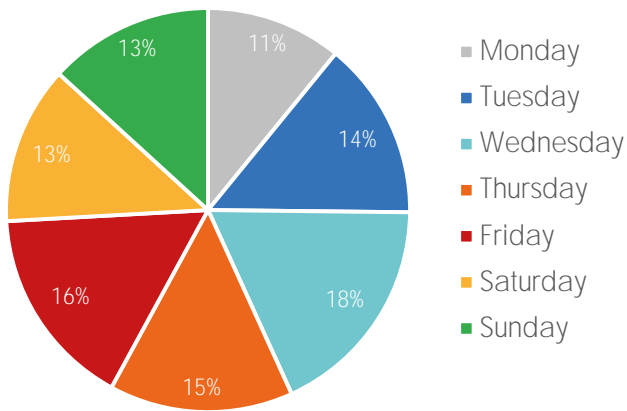

% Share of Visitors by Day