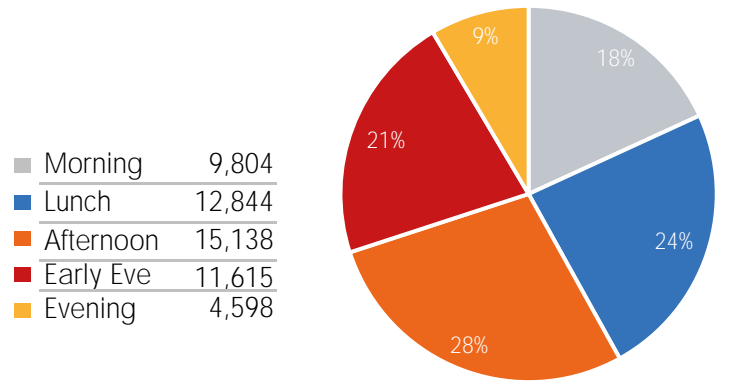

Key Stats

Wednesday was the busiest day this week with a total of 78,630 visits. The busiest hour was at 4:00 PM on Wednesday with 6,692 visits. The busiest location was SW Cor. Of Malcolm X & 125th with a total of 85,924 visits.

Visitors by Day (Original Locations)

	Monday	Tuesday	Wednesday	Thursday	Friday	Saturday	Sunday	Total
Current Week	7,626	6,142	7,891	8,832	7,833	6,454	7,048	51,826
Previous Week	7,824	5,549	6,142	8,621	7,948	5,687	6,387	48,158
2020	3,041	3,836	3,569	4,356	4,771	3,358	2,821	25,752
2019	12,299	13,183	12,274	11,781	12,775	16,418	6,514	85,244
% Change WoW	-2.5%	10.7%	-17.4%	2.4%	-1.4%	13.5%	10.3%	7.6%
% v 2020 Change	150.8%	60.1%	121.1%	102.8%	64.2%	92.2%	149.8%	101.3%
% v 2019 Change	-38.0%	-53.4%	-35.7%	-25.0%	-38.7%	-60.7%	8.2%	-39.2%

Weather (High/Low F)

	Monday	Tuesday	Wednesday	Thursday	Friday	Saturday	Sunday
This Week	72 / 48	68 / 48	63 / 48	57 / 50	61 / 52	61 / 52	59 / 52
Last Week	72 / 54	68 / 48	61 / 50	61 / 50	66 / 50	72 / 52	68 / 50

Visitors by Day (All Locations)

% Share of Visitors by Day

Visitors by Day Part - Weekend

Visitors by Day Part - Weekday

Day Parts are calculated using the following time periods:
 Morning 06:00AM - 10:59AM
 Lunch 11:00AM - 1:59PM
 Afternoon 2:00PM - 4:59PM
 Early Evening 5:00PM - 7:59PM
 Evening 8:00PM - 11:59PM