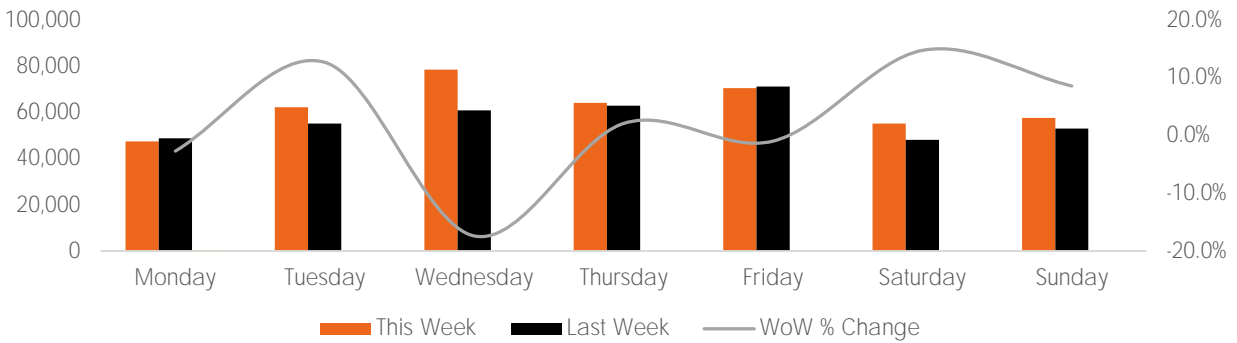

Visitors by Day (All Locations)