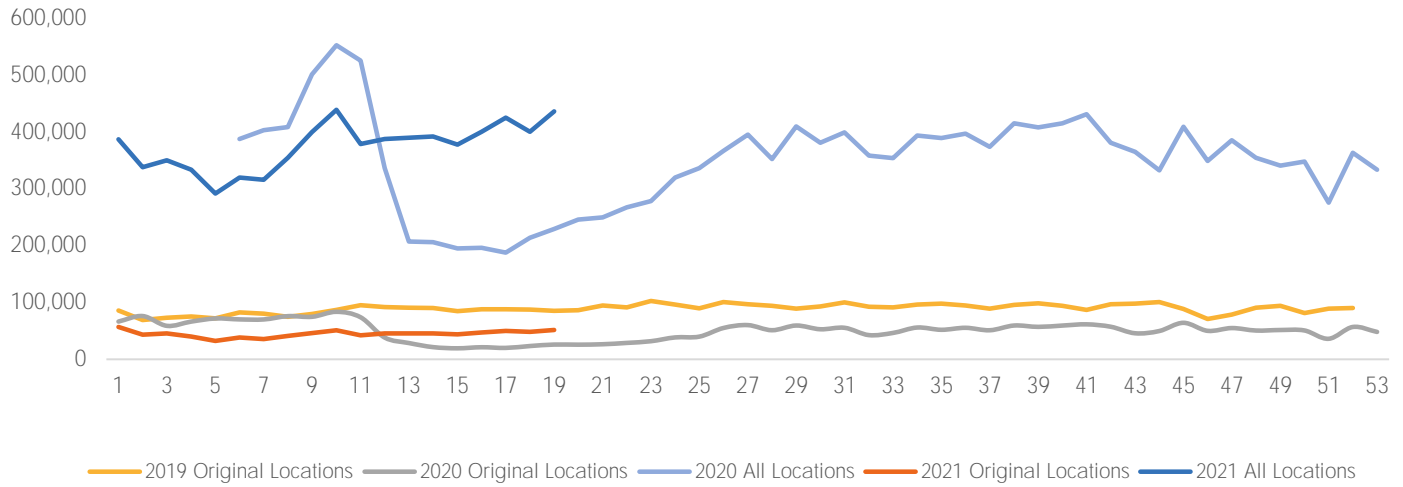

Key Stats

Wednesday was the busiest day this week with a total of 78,630 visits. The busiest hour was at 4:00 PM on Wednesday with 6,692 visits. The busiest location was SW Cor. Of Malcolm X & 125th with a total of 85,924 visits.

Visitors by Day (All Locations)

% Share of Visitors by Day

Visitors by Day Part - Weekend

Visitors by Day Part - Weekday

Day Parts are calculated using the following time periods:
 Morning 06:00AM - 10:59AM
 Lunch 11:00AM - 1:59PM
 Afternoon 2:00PM - 4:59PM
 Early Evening 5:00PM - 7:59PM
 Evening 8:00PM - 11:59PM

Long Term Trend by Week

Visitors by Hour

	Monday	Tuesday	Wednesday	Thursday	Friday	Saturday	Sunday
6:00	638	874	1,391	854	1,086	742	900
7:00	1,271	2,054	2,793	2,513	2,690	1,604	1,206
8:00	1,850	3,509	3,962	4,089	3,849	2,219	1,646
9:00	2,007	3,759	4,182	3,818	4,323	2,774	2,477
10:00	2,598	3,929	5,161	3,883	4,713	3,134	2,906
11:00	3,110	4,168	5,183	4,087	4,779	3,787	3,797
12:00	3,610	4,534	5,770	4,090	5,091	4,138	4,501
13:00	4,103	4,921	5,868	4,292	5,209	4,397	5,068
14:00	4,485	5,137	6,580	4,782	5,550	4,981	5,159
15:00	4,687	5,474	6,336	5,422	5,893	5,057	5,185
16:00	4,479	5,225	6,334	5,691	6,116	4,575	5,319
17:00	4,095	4,968	6,692	5,652	5,387	4,153	4,946
18:00	3,221	4,377	5,642	4,625	4,666	3,807	4,032
19:00	2,839	3,482	4,830	3,124	3,685	3,124	3,167
20:00	1,482	1,894	2,424	2,321	2,225	1,962	1,810
21:00	945	1,128	1,618	1,594	1,519	1,212	1,275
22:00	645	731	997	1,018	1,134	960	765
23:00	470	482	809	730	915	629	583