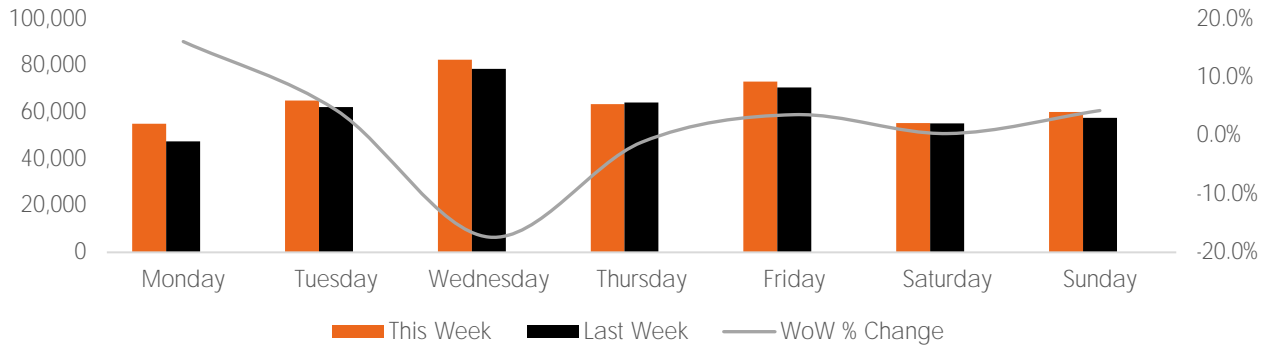

Visitors by Day (All Locations)