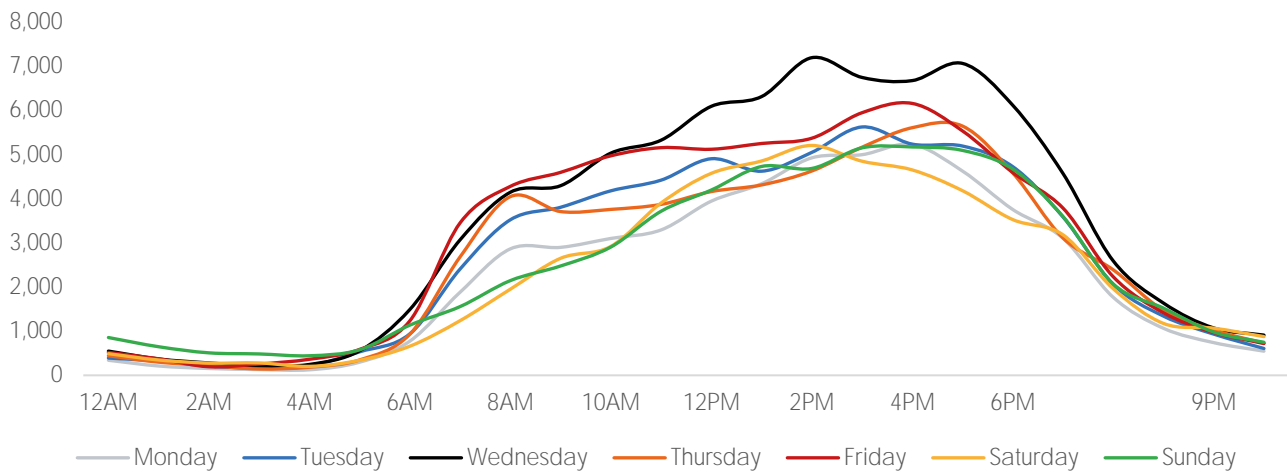

## Visitors by Day Part - Weekend

Morning	9,826
Lunch	12,995
Afternoon	14,867
Early Eve	12,134
Evening	5,204

## Visitors by Day Part - Weekday

Day Parts are calculated using the following time periods:  
 Morning 06:00AM - 10:59AM  
 Lunch 11:00AM - 1:59PM  
 Afternoon 2:00PM - 4:59PM  
 Early Evening 5:00PM - 7:59PM  
 Evening 8:00PM - 11:59PM

## Visitors by Hour

	Monday	Tuesday	Wednesday	Thursday	Friday	Saturday	Sunday
6:00	775	940	1,492	932	1,235	660	1,138
7:00	1,884	2,409	3,071	2,684	3,454	1,239	1,558
8:00	2,866	3,525	4,149	4,050	4,282	1,952	2,147
9:00	2,900	3,808	4,297	3,711	4,599	2,652	2,478
10:00	3,102	4,181	5,035	3,760	4,974	2,921	2,907
11:00	3,295	4,423	5,328	3,874	5,159	3,905	3,718
12:00	3,947	4,908	6,096	4,164	5,123	4,577	4,199
13:00	4,341	4,626	6,316	4,314	5,254	4,857	4,733
14:00	4,928	5,052	7,198	4,630	5,373	5,209	4,688
15:00	5,000	5,628	6,750	5,169	5,951	4,852	5,155
16:00	5,230	5,239	6,679	5,612	6,161	4,654	5,175
17:00	4,628	5,196	7,068	5,648	5,538	4,184	5,097
18:00	3,758	4,729	6,120	4,586	4,595	3,529	4,675
19:00	3,106	3,588	4,573	3,113	3,789	3,184	3,599
20:00	1,768	2,063	2,593	2,391	2,234	1,962	2,070
21:00	1,066	1,342	1,637	1,469	1,416	1,176	1,523
22:00	741	934	1,073	1,025	970	1,069	981
23:00	547	608	912	728	721	878	749