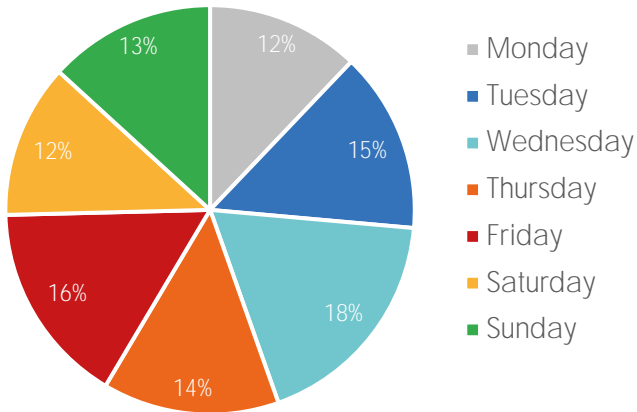

% Share of Visitors by Day