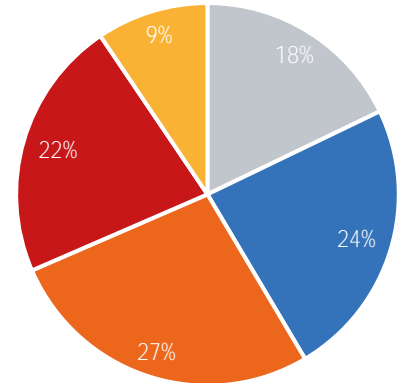

Visitors by Day Part - Weekend

Morning	9,826
Lunch	12,995
Afternoon	14,867
Early Eve	12,134
Evening	5,204