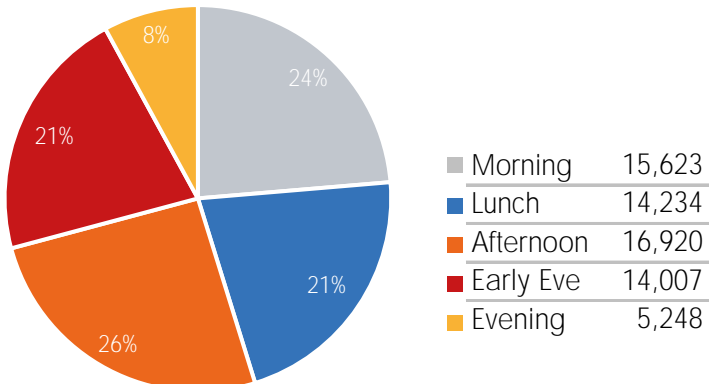

Visitors by Day Part - Weekday

Day Parts are calculated using the following time periods:
Morning 06:00AM - 10:59AM
Lunch 11:00AM - 1:59PM
Afternoon 2:00PM - 4:59PM
Early Evening 5:00PM - 7:59PM
Evening 8:00PM - 11:59PM