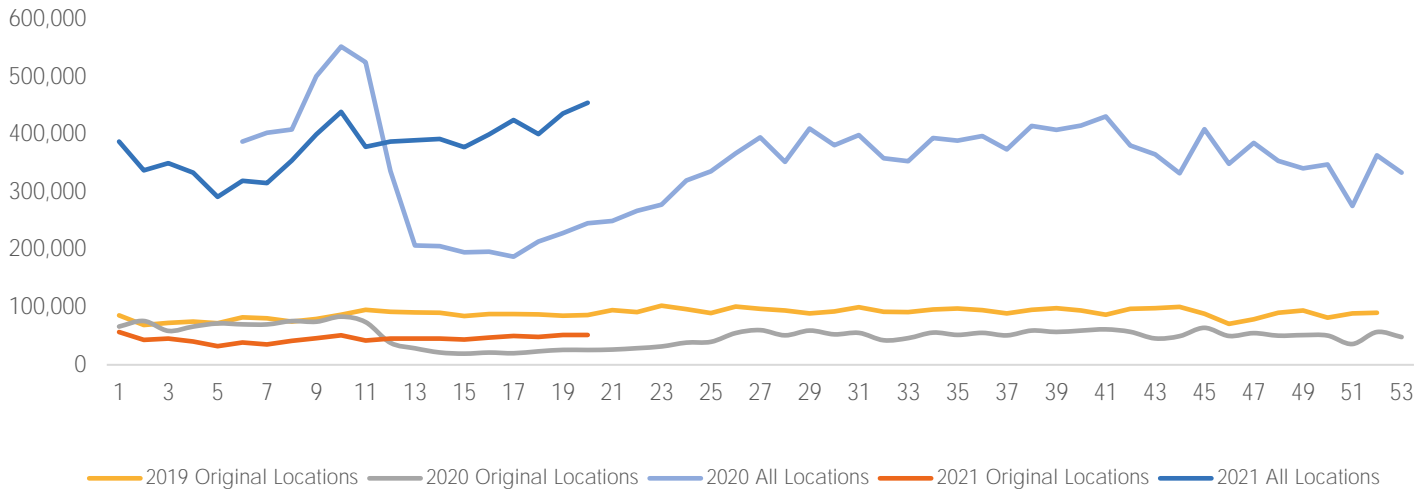

Long Term Trend by Week