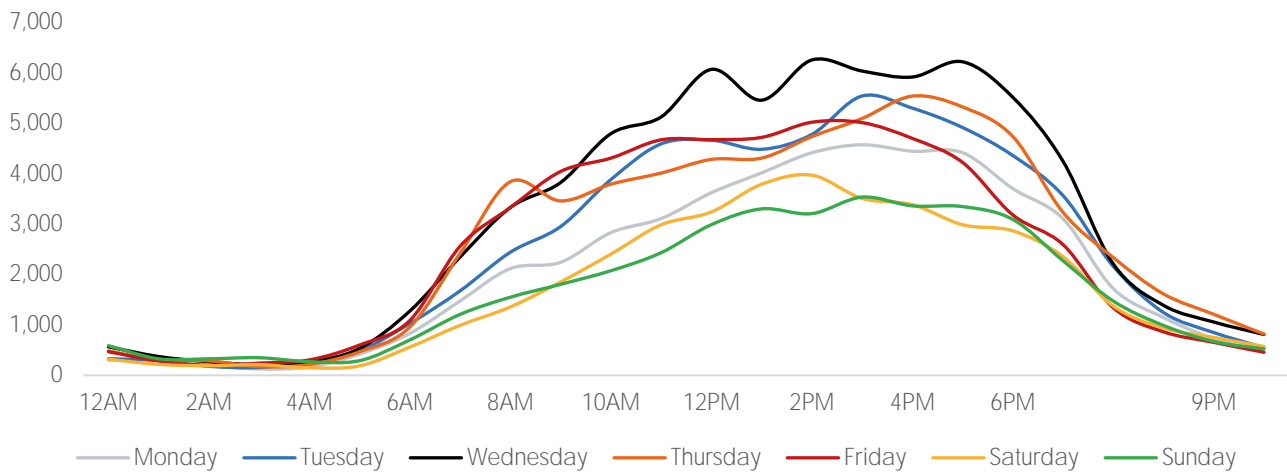

Visitor Totals

	Current Week	Previous Week	WoW % Change	2020	% v 2020 Change	2019	% v 2019 Change
Total Visitors	390,165	454,929	-14.2%	267,143	46.1%	94,877	311.2%

Key Stats

Wednesday was the busiest day this week with a total of 74,062 visits. The busiest hour was at 1:00 PM on Wednesday with 6,253 visits.
The busiest location was SW Cor. Of Malcolm X & 125th with a total of 68,498 visits.

Visitors by Day (All Locations)

% Share of Visitors by Day

Visitors by Day Part - Weekend

Morning	7,250
Lunch	9,365
Afternoon	10,481
Early Eve	8,457
Evening	3,645

Visitors by Day Part - Weekday

Morning	13,362
Lunch	13,555
Afternoon	15,465
Early Eve	12,664
Evening	4,724

Day Parts are calculated using the following time periods:
 Morning 06:00AM - 10:59AM
 Lunch 11:00AM - 1:59PM
 Afternoon 2:00PM - 4:59PM
 Early Evening 5:00PM - 7:59PM
 Evening 8:00PM - 11:59PM

Long Term Trend by Week

Visitors by Hour

	Monday	Tuesday	Wednesday	Thursday	Friday	Saturday	Sunday
6:00	831	1,028	1,275	957	1,088	561	702
7:00	1,475	1,675	2,346	2,417	2,560	991	1,209
8:00	2,117	2,441	3,328	3,839	3,326	1,356	1,549
9:00	2,241	2,949	3,823	3,458	4,042	1,851	1,804
10:00	2,829	3,880	4,791	3,790	4,306	2,402	2,074
11:00	3,107	4,588	5,122	4,010	4,670	2,985	2,431
12:00	3,620	4,662	6,066	4,281	4,673	3,239	2,987
13:00	4,013	4,482	5,455	4,307	4,717	3,788	3,300
14:00	4,412	4,776	6,253	4,733	5,018	3,968	3,206
15:00	4,571	5,538	6,034	5,092	5,011	3,508	3,534
16:00	4,443	5,298	5,914	5,536	4,698	3,385	3,360
17:00	4,415	4,914	6,217	5,322	4,222	2,985	3,346
18:00	3,703	4,359	5,514	4,736	3,181	2,865	3,092
19:00	3,104	3,564	4,245	3,232	2,593	2,353	2,272
20:00	1,721	2,161	2,210	2,336	1,341	1,373	1,473
21:00	1,147	1,246	1,388	1,614	863	938	989
22:00	725	849	1,057	1,210	654	751	672
23:00	465	549	810	819	457	572	522