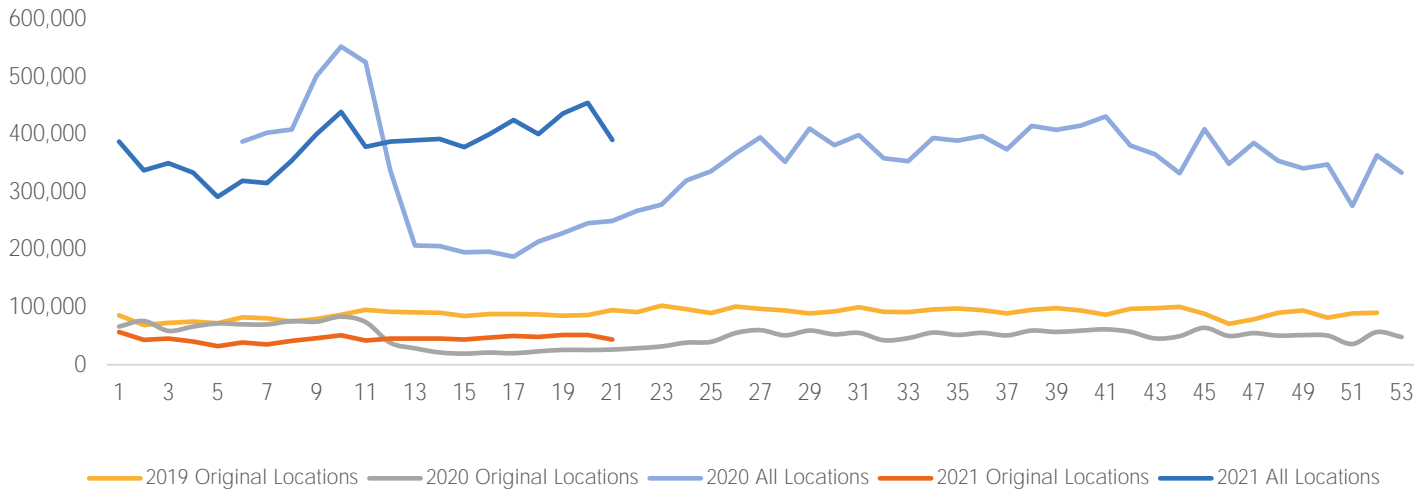

Visitor Totals

	Current Week	Previous Week	WoW % Change	2020	% v 2020 Change	2019	% v 2019 Change
Total Visitors	390,165	454,929	-14.2%	267,143	46.1%	94,877	311.2%

Key Stats

Wednesday was the busiest day this week with a total of 74,062 visits. The busiest hour was at 1:00 PM on Wednesday with 6,253 visits.
The busiest location was SW Cor. Of Malcolm X & 125th with a total of 68,498 visits.

Visitors by Day (Original Locations)

	Monday	Tuesday	Wednesday	Thursday	Friday	Saturday	Sunday	Total
Current Week	4,751	7,333	7,687	7,529	6,948	6,333	3,424	44,005
Previous Week	7,595	8,882	7,594	8,765	7,704	6,831	4,328	51,699
2020	2,281	4,566	4,819	3,787	4,308	6,157	2,920	28,838
2019	13,624	13,816	13,174	10,339	15,607	16,465	11,852	94,877
% Change WoW	-37.4%	-17.4%	-17.4%	-14.1%	-9.8%	-7.3%	-20.9%	-14.9%
% v 2020 Change	108.3%	60.6%	59.5%	98.8%	61.3%	2.9%	17.3%	52.6%
% v 2019 Change	-65.1%	-46.9%	-41.7%	-27.2%	-55.5%	-61.5%	-71.1%	-53.6%

Visitors by Day (All Locations)

% Share of Visitors by Day

Visitors by Day Part - Weekend

Morning	7,250
Lunch	9,365
Afternoon	10,481
Early Eve	8,457
Evening	3,645

Visitors by Day Part - Weekday

Morning	13,362
Lunch	13,555
Afternoon	15,465
Early Eve	12,664
Evening	4,724

Day Parts are calculated using the following time periods:
 Morning 06:00AM - 10:59AM
 Lunch 11:00AM - 1:59PM
 Afternoon 2:00PM - 4:59PM
 Early Evening 5:00PM - 7:59PM
 Evening 8:00PM - 11:59PM

Long Term Trend by Week