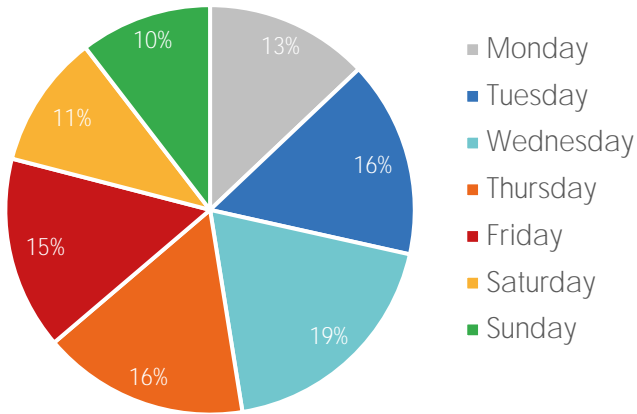

Visitor Totals

	Current Week	Previous Week	WoW % Change	2020	% v 2020 Change	2019	% v 2019 Change
Total Visitors	390,165	454,929	-14.2%	267,143	46.1%	94,877	311.2%

Key Stats

Wednesday was the busiest day this week with a total of 74,062 visits. The busiest hour was at 1:00 PM on Wednesday with 6,253 visits.
The busiest location was SW Cor. Of Malcolm X & 125th with a total of 68,498 visits.

Note: Original Locations include 125th St and Frederick Douglas Blvd; NE.

Visitors by Day (All Locations)

	Monday	Tuesday	Wednesday	Thursday	Friday	Saturday	Sunday	Total
Current Week	50,471	60,677	74,062	63,616	59,517	41,145	40,677	390,165
Previous Week	55,145	65,036	82,605	63,503	73,125	55,402	60,113	454,929
Change WoW	-4,674	-4,359	-8,543	113	-13,608	-14,257	-19,436	-64,764
% Change WoW	-8.5%	-6.7%	-17.4%	0.2%	-18.6%	-25.7%	-32.3%	-14.2%
2020	30,723	41,612	40,094	34,772	39,737	47,306	32,899	267,143
% v 2020 Change	64.3%	45.8%	84.7%	83.0%	49.8%	-13.0%	23.6%	46.1%
2019	13,624	13,816	13,174	10,339	15,607	16,465	11,852	94,877
% v 2019 Change	270.5%	339.2%	462.2%	515.3%	281.3%	149.9%	243.2%	311.2%

Visitors by Day (Original Locations)

	Monday	Tuesday	Wednesday	Thursday	Friday	Saturday	Sunday	Total
Current Week	4,751	7,333	7,687	7,529	6,948	6,333	3,424	44,005
Previous Week	7,595	8,882	7,594	8,765	7,704	6,831	4,328	51,699
2020	2,281	4,566	4,819	3,787	4,308	6,157	2,920	28,838
2019	13,624	13,816	13,174	10,339	15,607	16,465	11,852	94,877
% Change WoW	-37.4%	-17.4%	-17.4%	-14.1%	-9.8%	-7.3%	-20.9%	-14.9%
% v 2020 Change	108.3%	60.6%	59.5%	98.8%	61.3%	2.9%	17.3%	52.6%
% v 2019 Change	-65.1%	-46.9%	-41.7%	-27.2%	-55.5%	-61.5%	-71.1%	-53.6%

Visitors by Day (All Locations)

% Share of Visitors by Day

Visitors by Day Part - Weekend

Morning	7,250
Lunch	9,365
Afternoon	10,481
Early Eve	8,457
Evening	3,645

Visitors by Day Part - Weekday

Morning	13,362
Lunch	13,555
Afternoon	15,465
Early Eve	12,664
Evening	4,724