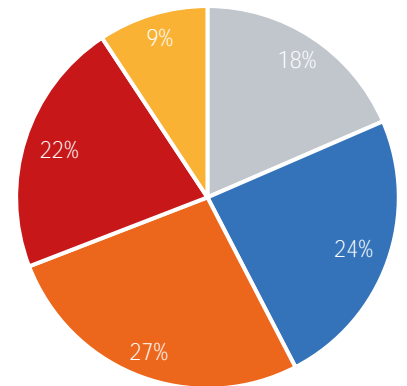

Visitor Totals

	Current Week	Previous Week	WoW % Change	2020	% v 2020 Change	2019	% v 2019 Change
Total Visitors	390,165	454,929	-14.2%	267,143	46.1%	94,877	311.2%

Key Stats

Wednesday was the busiest day this week with a total of 74,062 visits. The busiest hour was at 1:00 PM on Wednesday with 6,253 visits.
The busiest location was SW Cor. Of Malcolm X & 125th with a total of 68,498 visits.

Visitors by Day (Original Locations)

	Monday	Tuesday	Wednesday	Thursday	Friday	Saturday	Sunday	Total
Current Week	4,751	7,333	7,687	7,529	6,948	6,333	3,424	44,005
Previous Week	7,595	8,882	7,594	8,765	7,704	6,831	4,328	51,699
2020	2,281	4,566	4,819	3,787	4,308	6,157	2,920	28,838
2019	13,624	13,816	13,174	10,339	15,607	16,465	11,852	94,877
% Change WoW	-37.4%	-17.4%	-17.4%	-14.1%	-9.8%	-7.3%	-20.9%	-14.9%
% v 2020 Change	108.3%	60.6%	59.5%	98.8%	61.3%	2.9%	17.3%	52.6%
% v 2019 Change	-65.1%	-46.9%	-41.7%	-27.2%	-55.5%	-61.5%	-71.1%	-53.6%

Visitors by Day (All Locations)

% Share of Visitors by Day

Visitors by Day Part - Weekend

Morning	7,250
Lunch	9,365
Afternoon	10,481
Early Eve	8,457
Evening	3,645

Visitors by Day Part - Weekday

Morning	13,362
Lunch	13,555
Afternoon	15,465
Early Eve	12,664
Evening	4,724

Day Parts are calculated using the following time periods:
 Morning 06:00AM - 10:59AM
 Lunch 11:00AM - 1:59PM
 Afternoon 2:00PM - 4:59PM
 Early Evening 5:00PM - 7:59PM
 Evening 8:00PM - 11:59PM

Long Term Trend by Week