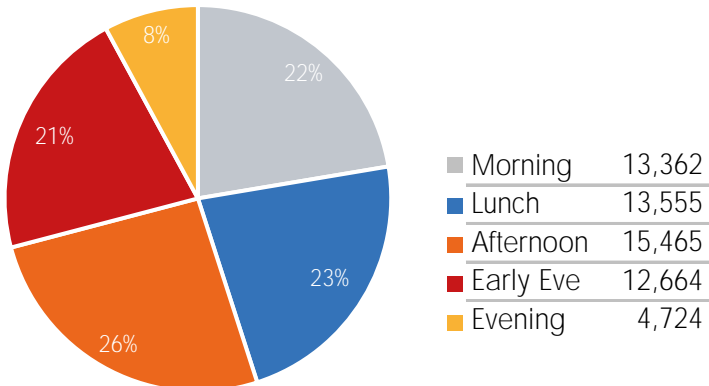

Visitor Totals

	Current Week	Previous Week	WoW % Change	2020	% v 2020 Change	2019	% v 2019 Change
Total Visitors	390,165	454,929	-14.2%	267,143	46.1%	94,877	311.2%

Key Stats

Wednesday was the busiest day this week with a total of 74,062 visits. The busiest hour was at 1:00 PM on Wednesday with 6,253 visits.
The busiest location was SW Cor. Of Malcolm X & 125th with a total of 68,498 visits.

Visitors by Day (Original Locations)

	Monday	Tuesday	Wednesday	Thursday	Friday	Saturday	Sunday	Total
Current Week	4,751	7,333	7,687	7,529	6,948	6,333	3,424	44,005
Previous Week	7,595	8,882	7,594	8,765	7,704	6,831	4,328	51,699
2020	2,281	4,566	4,819	3,787	4,308	6,157	2,920	28,838
2019	13,624	13,816	13,174	10,339	15,607	16,465	11,852	94,877
% Change WoW	-37.4%	-17.4%	-17.4%	-14.1%	-9.8%	-7.3%	-20.9%	-14.9%
% v 2020 Change	108.3%	60.6%	59.5%	98.8%	61.3%	2.9%	17.3%	52.6%
% v 2019 Change	-65.1%	-46.9%	-41.7%	-27.2%	-55.5%	-61.5%	-71.1%	-53.6%

Visitors by Day (All Locations)

% Share of Visitors by Day

Visitors by Day Part - Weekend

Morning	7,250
Lunch	9,365
Afternoon	10,481
Early Eve	8,457
Evening	3,645

Visitors by Day Part - Weekday

Morning	13,362
Lunch	13,555
Afternoon	15,465
Early Eve	12,664
Evening	4,724

Day Parts are calculated using the following time periods:
 Morning 06:00AM - 10:59AM
 Lunch 11:00AM - 1:59PM
 Afternoon 2:00PM - 4:59PM
 Early Evening 5:00PM - 7:59PM
 Evening 8:00PM - 11:59PM

Long Term Trend by Week