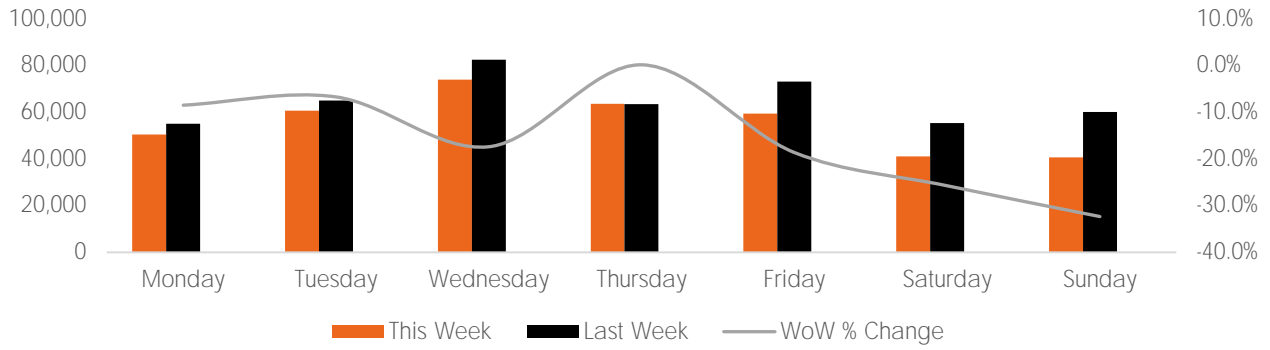

Visitors by Day (All Locations)