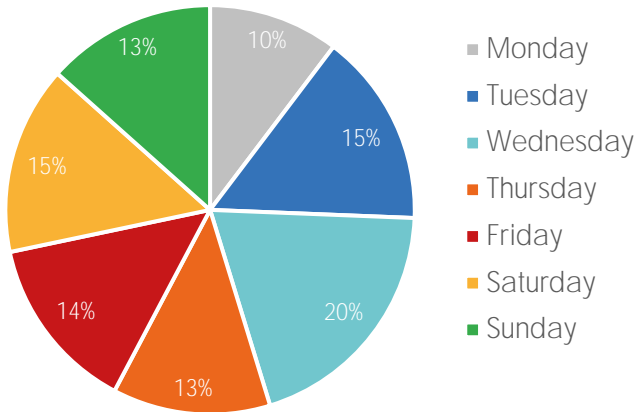

% Share of Visitors by Day