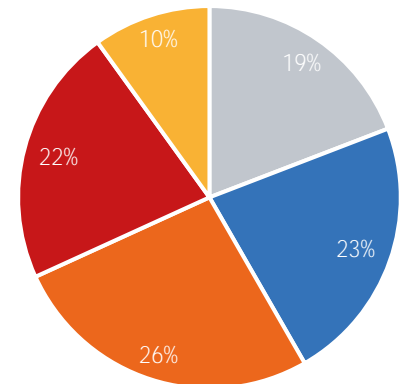

Visitors by Day Part - Weekend

Morning	11,090
Lunch	13,056
Afternoon	15,333
Early Eve	12,660
Evening	5,759