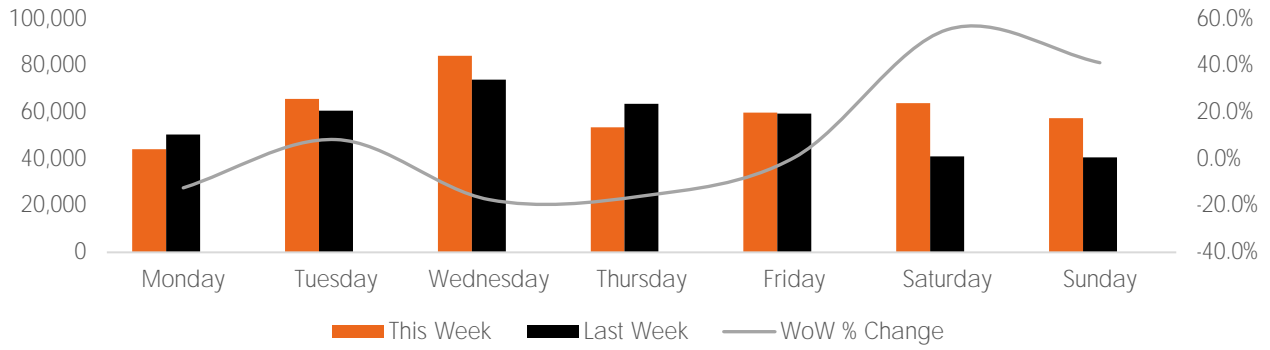

Visitor Totals

	Current Week	Previous Week	WoW % Change	2020	% v 2020 Change	2019	% v 2019 Change
Total Visitors	428,920	390,165	9.9%	278,207	54.2%	91,419	369.2%

Key Stats

Wednesday was the busiest day this week with a total of 84,172 visits. The busiest hour was at 4:00 PM on Wednesday with 7,244 visits.  
The busiest location was SW Cor. Of Malcolm X & 125th with a total of 74,156 visits.

Note: Original Locations include 125th St and Frederick Douglas Blvd; NE.

Visitors by Day (All Locations)

	Monday	Tuesday	Wednesday	Thursday	Friday	Saturday	Sunday	Total
Current Week	44,228	65,726	84,172	53,501	59,896	63,939	57,458	428,920
Previous Week	50,471	60,677	74,062	63,616	59,517	41,145	40,677	390,165
Change WoW	-6,243	5,049	10,110	-10,115	379	22,794	16,781	38,755
% Change WoW	-12.4%	8.3%	-17.4%	-15.9%	0.6%	55.4%	41.3%	9.9%
2020	44,092	37,209	38,750	43,634	39,238	39,438	35,846	278,207
% v 2020 Change	0.3%	76.6%	117.2%	22.6%	52.6%	62.1%	60.3%	54.2%
2019	11,303	10,810	10,520	10,796	17,774	17,258	12,958	91,419
% v 2019 Change	291.3%	508.0%	700.1%	395.6%	237.0%	270.5%	343.4%	369.2%

Visitors by Day (Original Locations)

	Monday	Tuesday	Wednesday	Thursday	Friday	Saturday	Sunday	Total
Current Week	4,174	7,927	8,393	7,254	6,404	9,813	4,529	48,494
Previous Week	4,751	7,333	7,687	7,529	6,948	6,333	3,424	44,005
2020	5,320	4,293	4,506	5,625	4,332	4,645	3,162	31,883
2019	11,303	10,810	10,520	10,796	17,774	17,258	12,958	91,419
% Change WoW	-12.1%	8.1%	-17.4%	-3.7%	-7.8%	55.0%	32.3%	10.2%
% v 2020 Change	-21.5%	84.6%	86.3%	29.0%	47.8%	111.3%	43.2%	52.1%
% v 2019 Change	-63.1%	-26.7%	-20.2%	-32.8%	-64.0%	-43.1%	-65.0%	-47.0%

## Visitors by Day (All Locations)