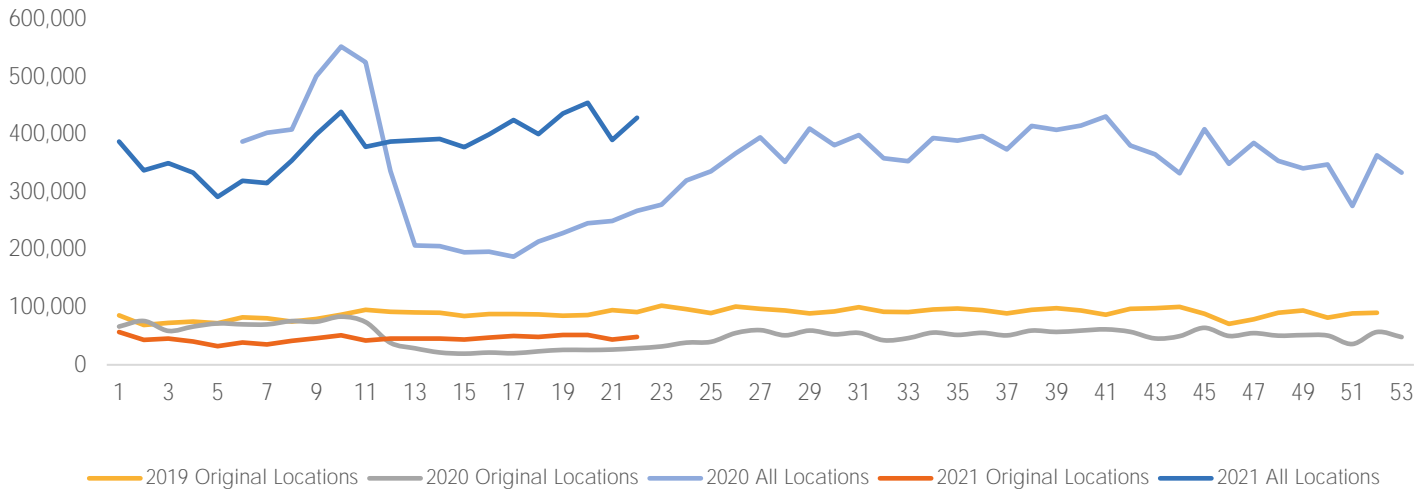

Long Term Trend by Week