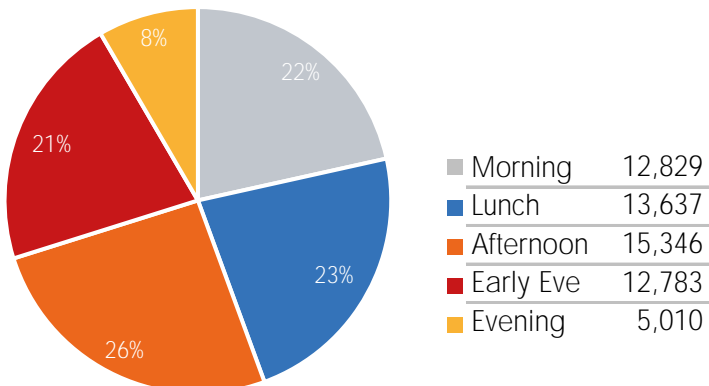

Visitors by Day Part - Weekday

Morning	12,829
Lunch	13,637
Afternoon	15,346
Early Eve	12,783
Evening	5,010

Day Parts are calculated using the following time periods:
Morning 06:00AM - 10:59AM
Lunch 11:00AM - 1:59PM
Afternoon 2:00PM - 4:59PM
Early Evening 5:00PM - 7:59PM
Evening 8:00PM - 11:59PM