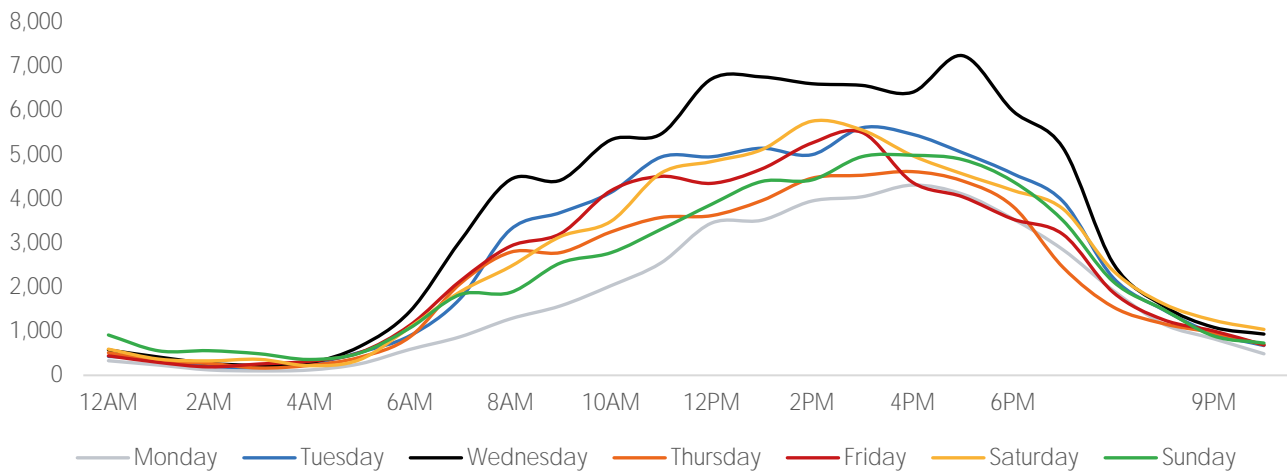

## Visitors by Day Part - Weekend

Morning	11,090
Lunch	13,056
Afternoon	15,333
Early Eve	12,660
Evening	5,759

## Visitors by Day Part - Weekday

Morning	12,829
Lunch	13,637
Afternoon	15,346
Early Eve	12,783
Evening	5,010

Day Parts are calculated using the following time periods:  
 Morning 06:00AM - 10:59AM  
 Lunch 11:00AM - 1:59PM  
 Afternoon 2:00PM - 4:59PM  
 Early Evening 5:00PM - 7:59PM  
 Evening 8:00PM - 11:59PM

## Long Term Trend by Week

## Visitors by Hour

	Monday	Tuesday	Wednesday	Thursday	Friday	Saturday	Sunday
6:00	588	897	1,448	869	1,134	1,087	1,073
7:00	873	1,736	3,041	2,074	2,135	1,891	1,829
8:00	1,280	3,301	4,435	2,789	2,925	2,464	1,877
9:00	1,575	3,689	4,423	2,782	3,212	3,145	2,547
10:00	2,030	4,143	5,334	3,249	4,183	3,488	2,778
11:00	2,548	4,946	5,469	3,577	4,509	4,583	3,309
12:00	3,448	4,952	6,713	3,618	4,350	4,843	3,873
13:00	3,514	5,146	6,763	3,957	4,675	5,111	4,392
14:00	3,949	4,999	6,608	4,466	5,263	5,758	4,427
15:00	4,046	5,610	6,570	4,533	5,504	5,559	4,955
16:00	4,311	5,463	6,413	4,616	4,377	4,980	4,986
17:00	4,107	5,045	7,244	4,406	4,046	4,564	4,889
18:00	3,547	4,569	5,994	3,832	3,541	4,192	4,397
19:00	2,846	3,940	5,156	2,448	3,194	3,771	3,507
20:00	1,922	2,209	2,536	1,548	1,879	2,368	2,124
21:00	1,161	1,484	1,575	1,171	1,260	1,623	1,492
22:00	828	945	1,089	962	1,005	1,247	891
23:00	488	675	935	692	688	1,041	731